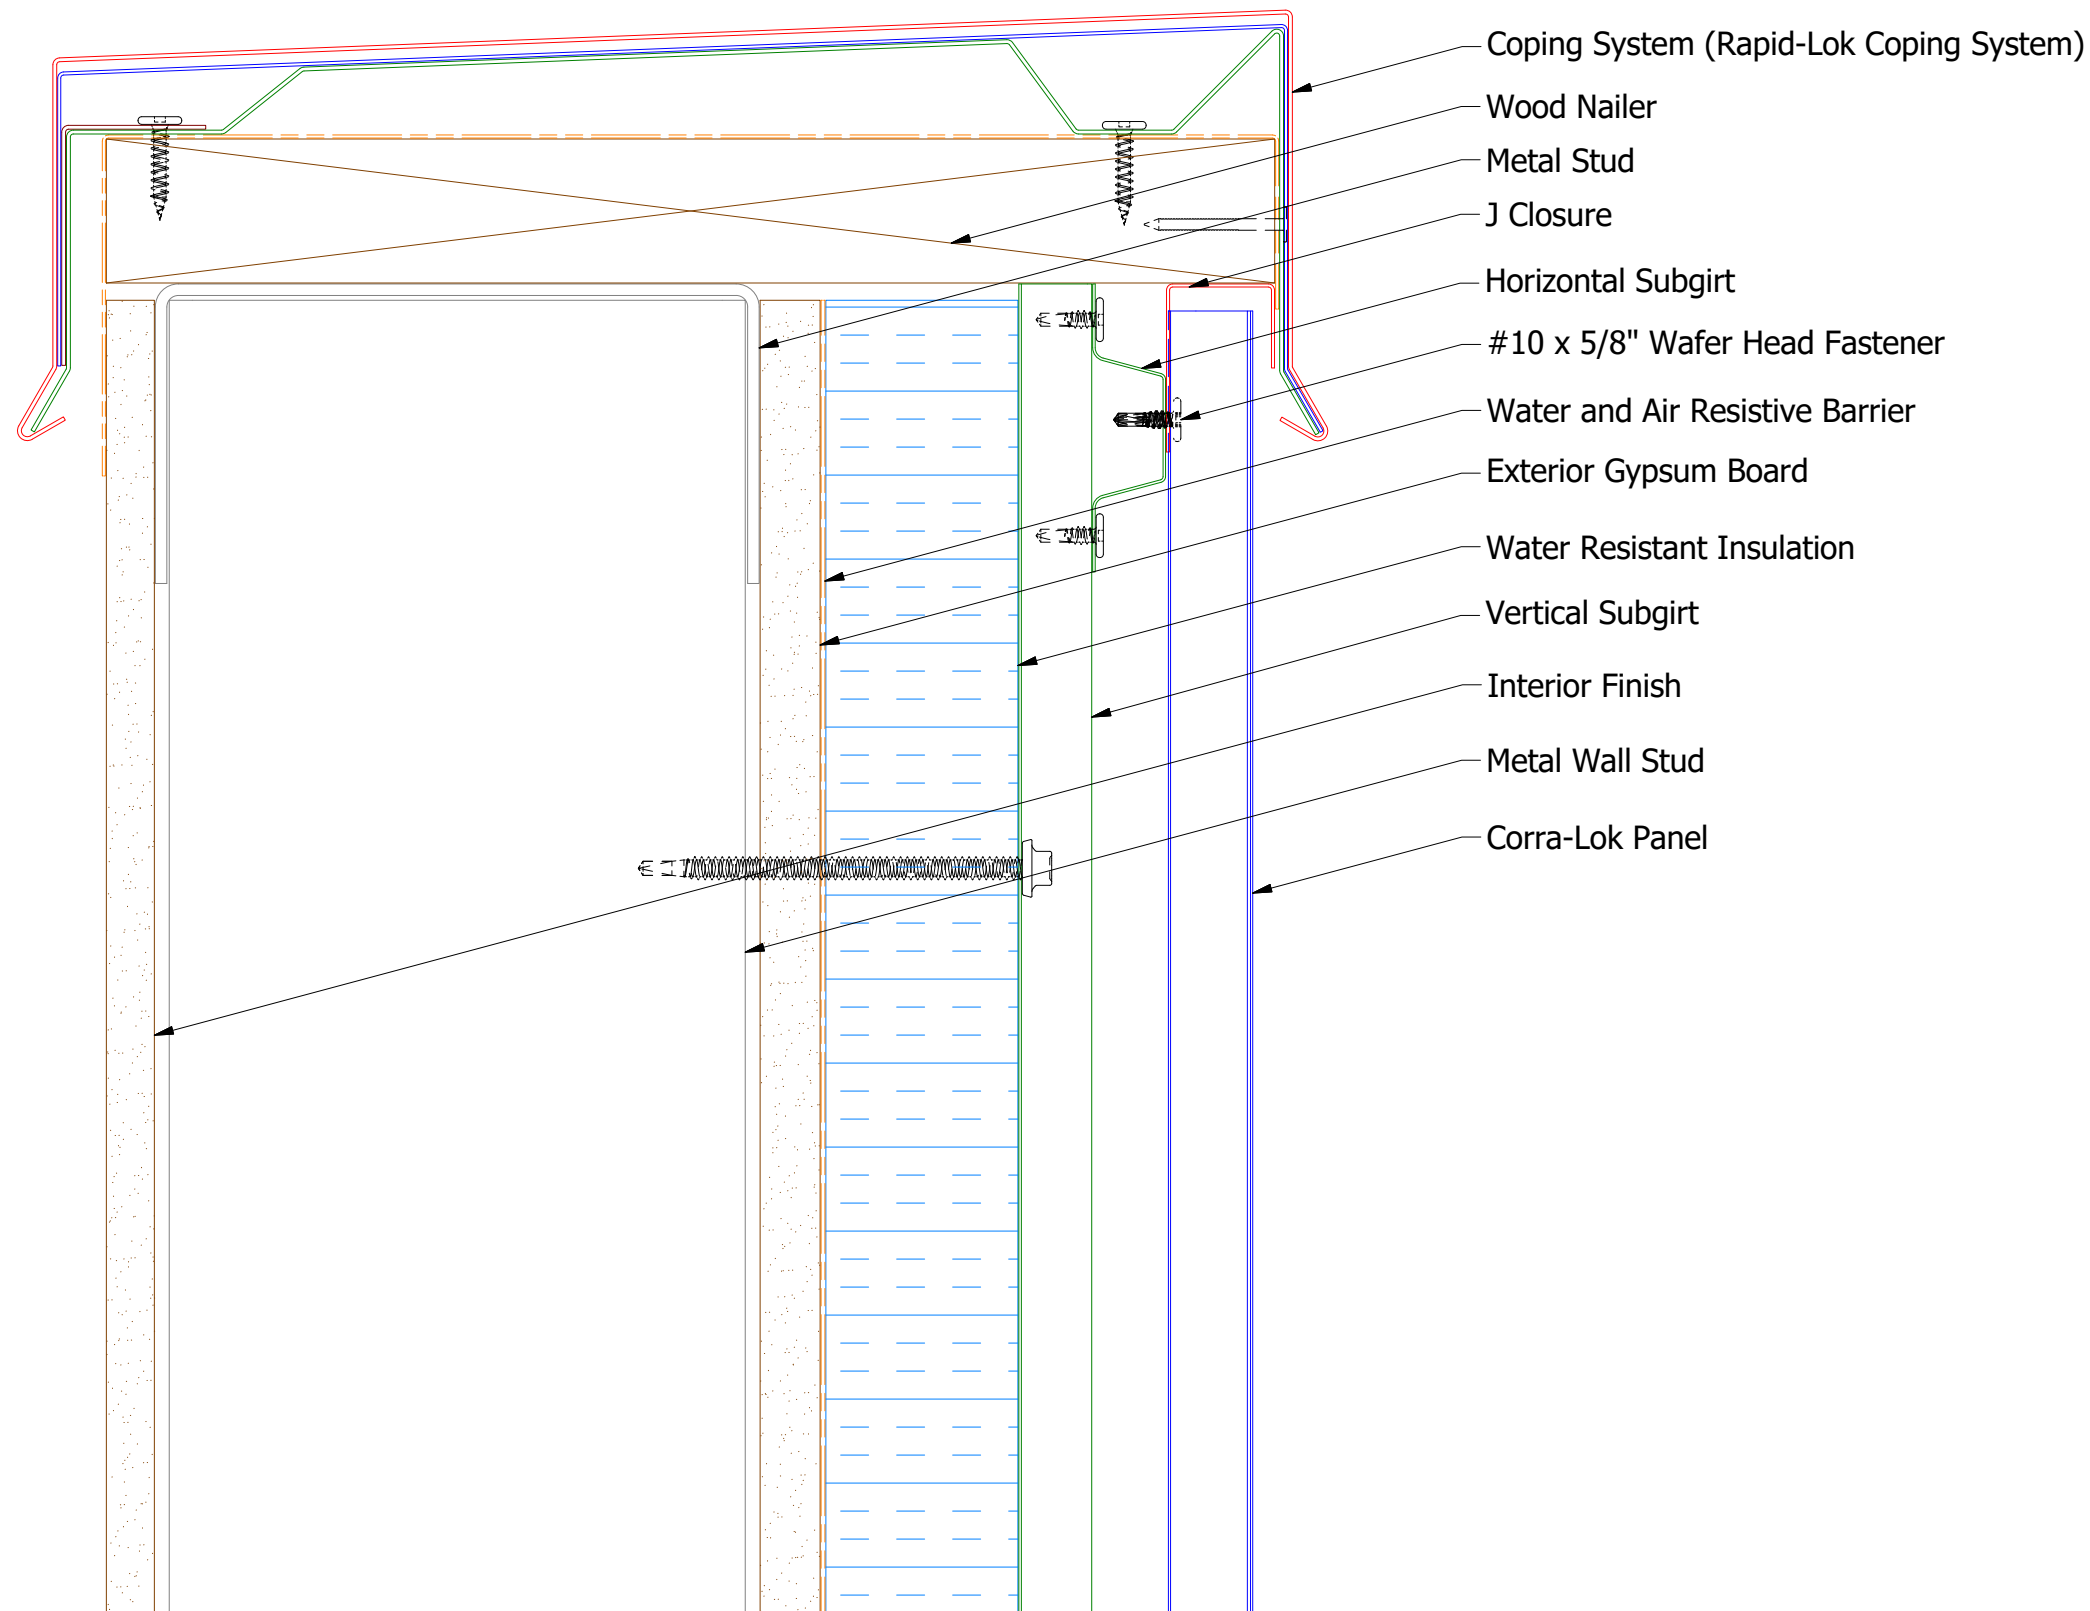

Vertical Panel

MCA270-J Closure

Note: * denotes color side.

ATAS INTERNATIONAL, INC
 Allentown PA
 610-395-8445
 Mesa AZ
 480-558-7210

TITLE				Corra-Lok Open Top of Wall Detail		
1	2/28/20	Replaced Support Z with Corra-Lok Profiled Support Z	DMR	DR	DMR	DATE
REV. NO.	DATE	DESCRIPTION OF REVISION	BY	APP	SH. SIZE	SCALE
					B	X:X