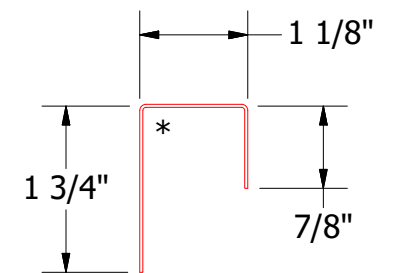

Vertical Panel

MCA270-J Closure

Note: * denotes color side.

ATAS INTERNATIONAL, INC
 Allentown PA
 610-395-8445
 Mesa AZ
 480-558-7210

TITLE				Corra-Lok Open Top of Wall Detail		
1	2/28/20	Replaced Support Z with Corra-Lok Profiled Support Z	DMR	DR	DMR	DATE
REV. NO.	DATE	DESCRIPTION OF REVISION	BY	APP	SH. SIZE	SCALE
					B	X:X