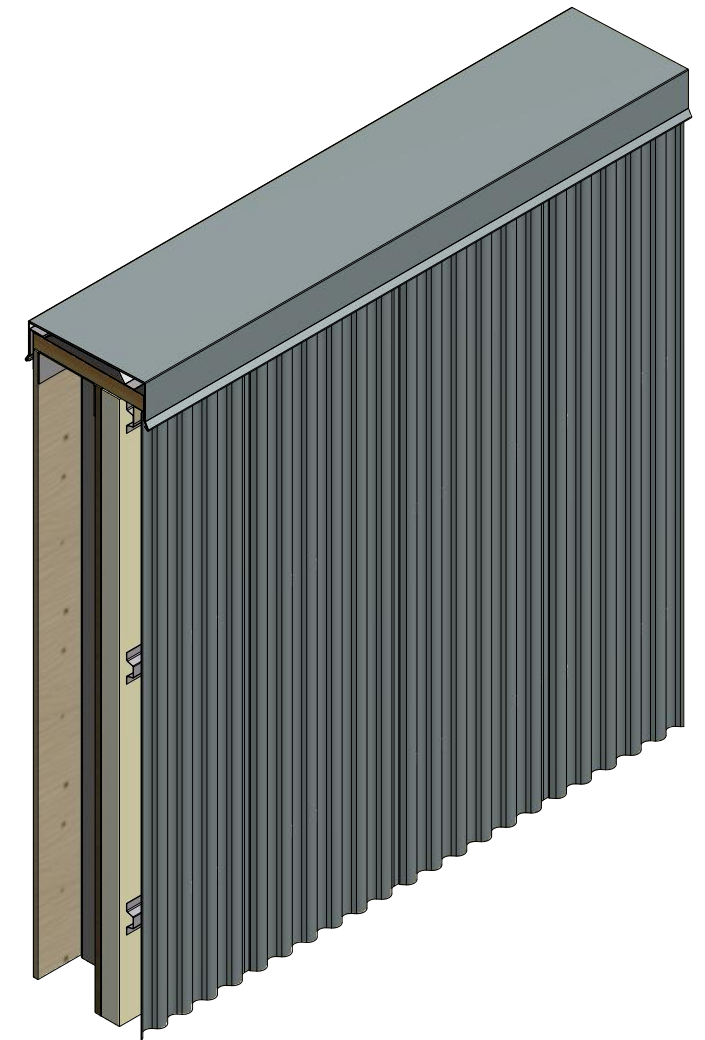

Vertical Panel

MCA270-J Closure

Note: * denotes color side.

ATAS INTERNATIONAL, INC
 Allentown PA
 610-395-8445
 Mesa AZ
 480-558-7210

TITLE				Corra-Lok Open Top of Wall Detail		
1	2/28/20	Replaced Support Z with Corra-Lok Profiled Support Z	DMR	DR	DMR	DATE
REV. NO.	DATE	DESCRIPTION OF REVISION	BY	APP	SH. SIZE	SCALE
					B	X:X