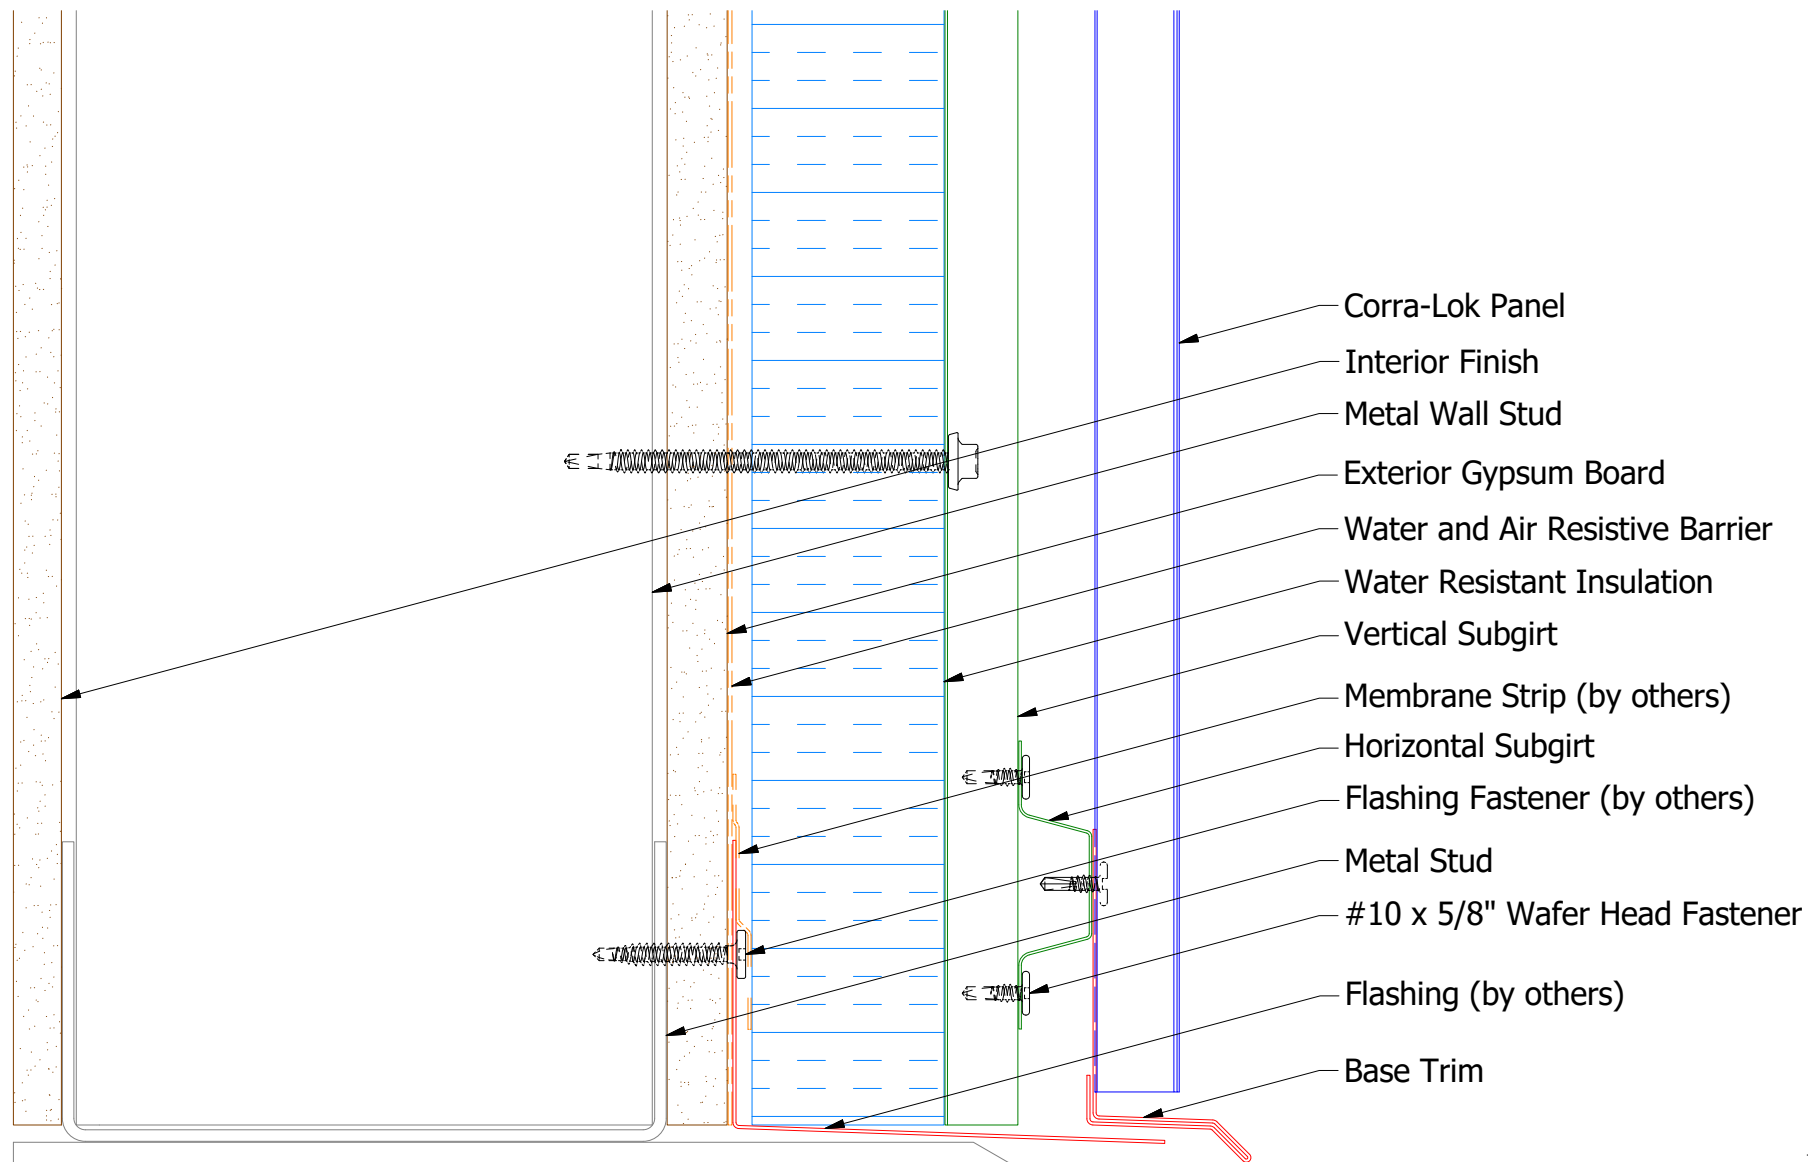

Vertical Panel

Flashing
(Field Fabricated From Color Matched Flat Stock)

MCA661-Base Trim

Note: * denotes color side.

ATAS ATAS INTERNATIONAL, INC
 Allentown PA
 610-395-8445
 Mesa AZ
 480-558-7210

TITLE					Corra-Lok Open Base Detail		
REV. NO.		DATE		DESCRIPTION OF REVISION		BY	APP
DWG. NO.		DR		DATE		DATE	
MATERIAL		APP		SH. SIZE		SCALE	
		DMR		B		X:X	
		2/9/2017					