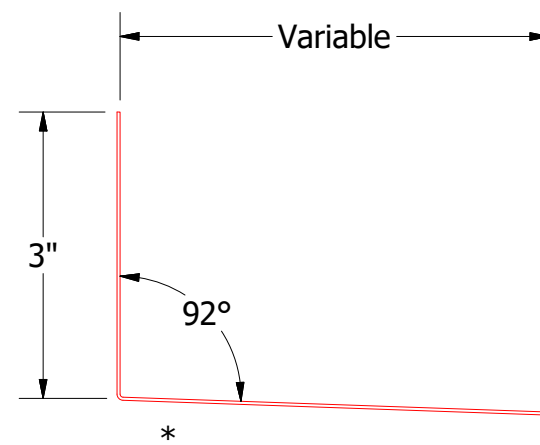

Vertical Panel

Flashing
(Field Fabricated From Color Matched Flat Stock)

MCA661-Base Trim

Note: * denotes color side.

ATAS ATAS INTERNATIONAL, INC
 Allentown PA
 610-395-8445
 Mesa AZ
 480-558-7210

TITLE					Corra-Lok Open Base Detail		
REV. NO.		DATE		DESCRIPTION OF REVISION		BY	APP
DWG. NO.		DR		DATE		DATE	
MATERIAL		APP		SH. SIZE		SCALE	
		DMR		B		X:X	
		2/9/2017					