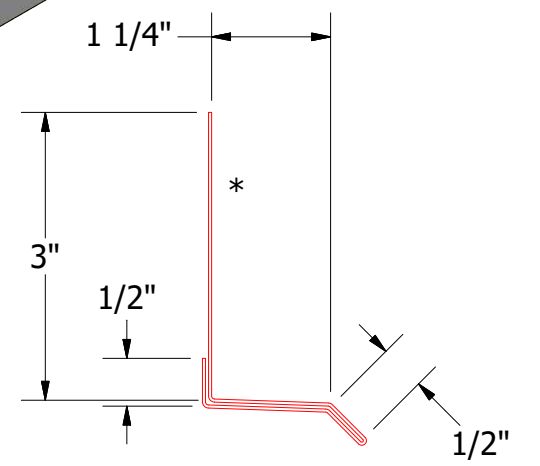

Vertical Panel

Flashing
(Field Fabricated From Color Matched Flat Stock)

MCA661-Base Trim

Note: * denotes color side.

ATAS ATAS INTERNATIONAL, INC
 Allentown PA
 610-395-8445
 Mesa AZ
 480-558-7210

TITLE					Corra-Lok Open Base Detail		
REV. NO.		DATE		DESCRIPTION OF REVISION		BY	APP
DWG. NO.		DR		DATE		DATE	
MATERIAL		APP		SH. SIZE		SCALE	
		DMR		B		X:X	
		2/9/2017					