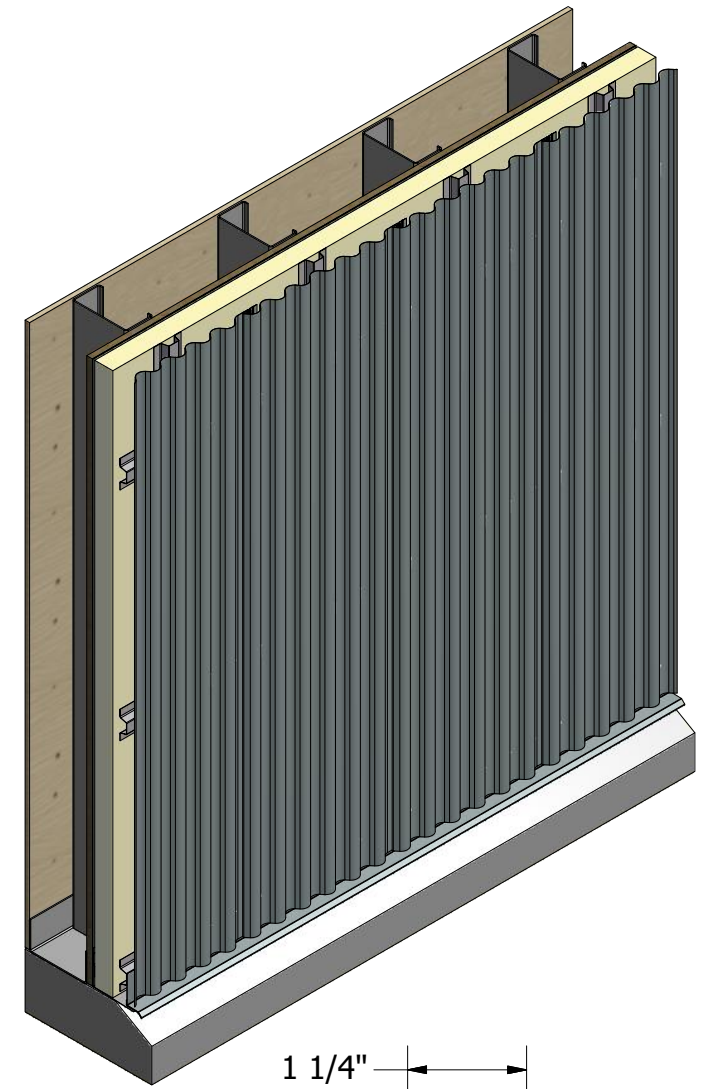

Vertical Panel

Flashing
(Field Fabricated From Color Matched Flat Stock)

MCA661-Base Trim

Note: * denotes color side.

ATAS ATAS INTERNATIONAL, INC
 Allentown PA
 610-395-8445
 Mesa AZ
 480-558-7210

TITLE					Corra-Lok Open Base Detail		
REV. NO.		DATE		DESCRIPTION OF REVISION		BY	APP
DWG. NO.		DR		DATE		DATE	
MATERIAL		APP		SH. SIZE		SCALE	
		DMR		B		X:X	
		2/9/2017					