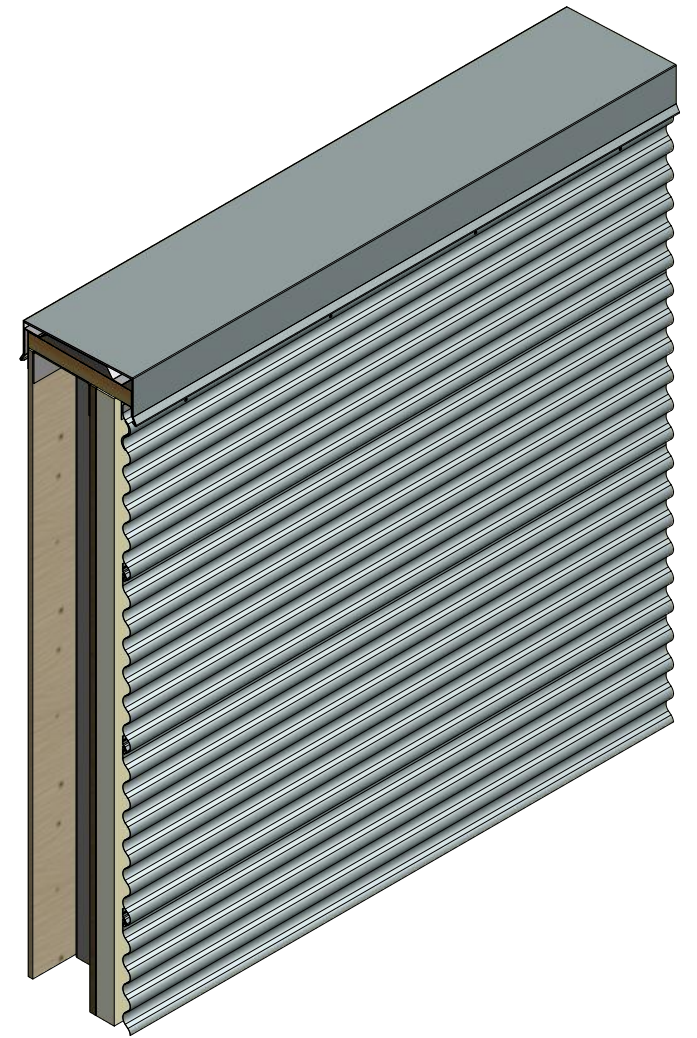

Horizontal Panel

MCA270-J Closure

MCA682
Corra-Lok Profiled Support Z

ATAS ATAS INTERNATIONAL, INC
Allentown PA
610-395-8445
Mesa AZ
480-558-7210

Note: * denotes color side.

REV. NO.	DATE	DESCRIPTION OF REVISION	BY	APP	DWG. NO.	DR	DATE
1	2/28/20	Replaced Support Z with Corra-Lok Profiled Support Z	DMR			DMR	2/16/2017
					MATERIAL		DATE
						SH. SIZE	B SCALE X:X

TITLE Corra-Lok Open Top of Wall Detail