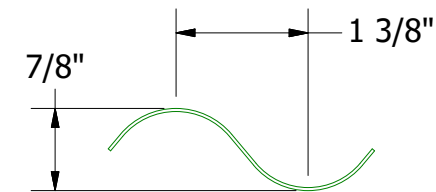

Horizontal Panel

MCA270-J Closure

MCA682
Corra-Lok Profiled Support Z

ATAS ATAS INTERNATIONAL, INC
Allentown PA
610-395-8445
Mesa AZ
480-558-7210

Note: * denotes color side.

REV. NO.	DATE	DESCRIPTION OF REVISION	BY	APP	DWG. NO.	DR	DATE
1	2/28/20	Replaced Support Z with Corra-Lok Profiled Support Z	DMR			DMR	2/16/2017
					MATERIAL		DATE
						SH. SIZE	B SCALE X:X