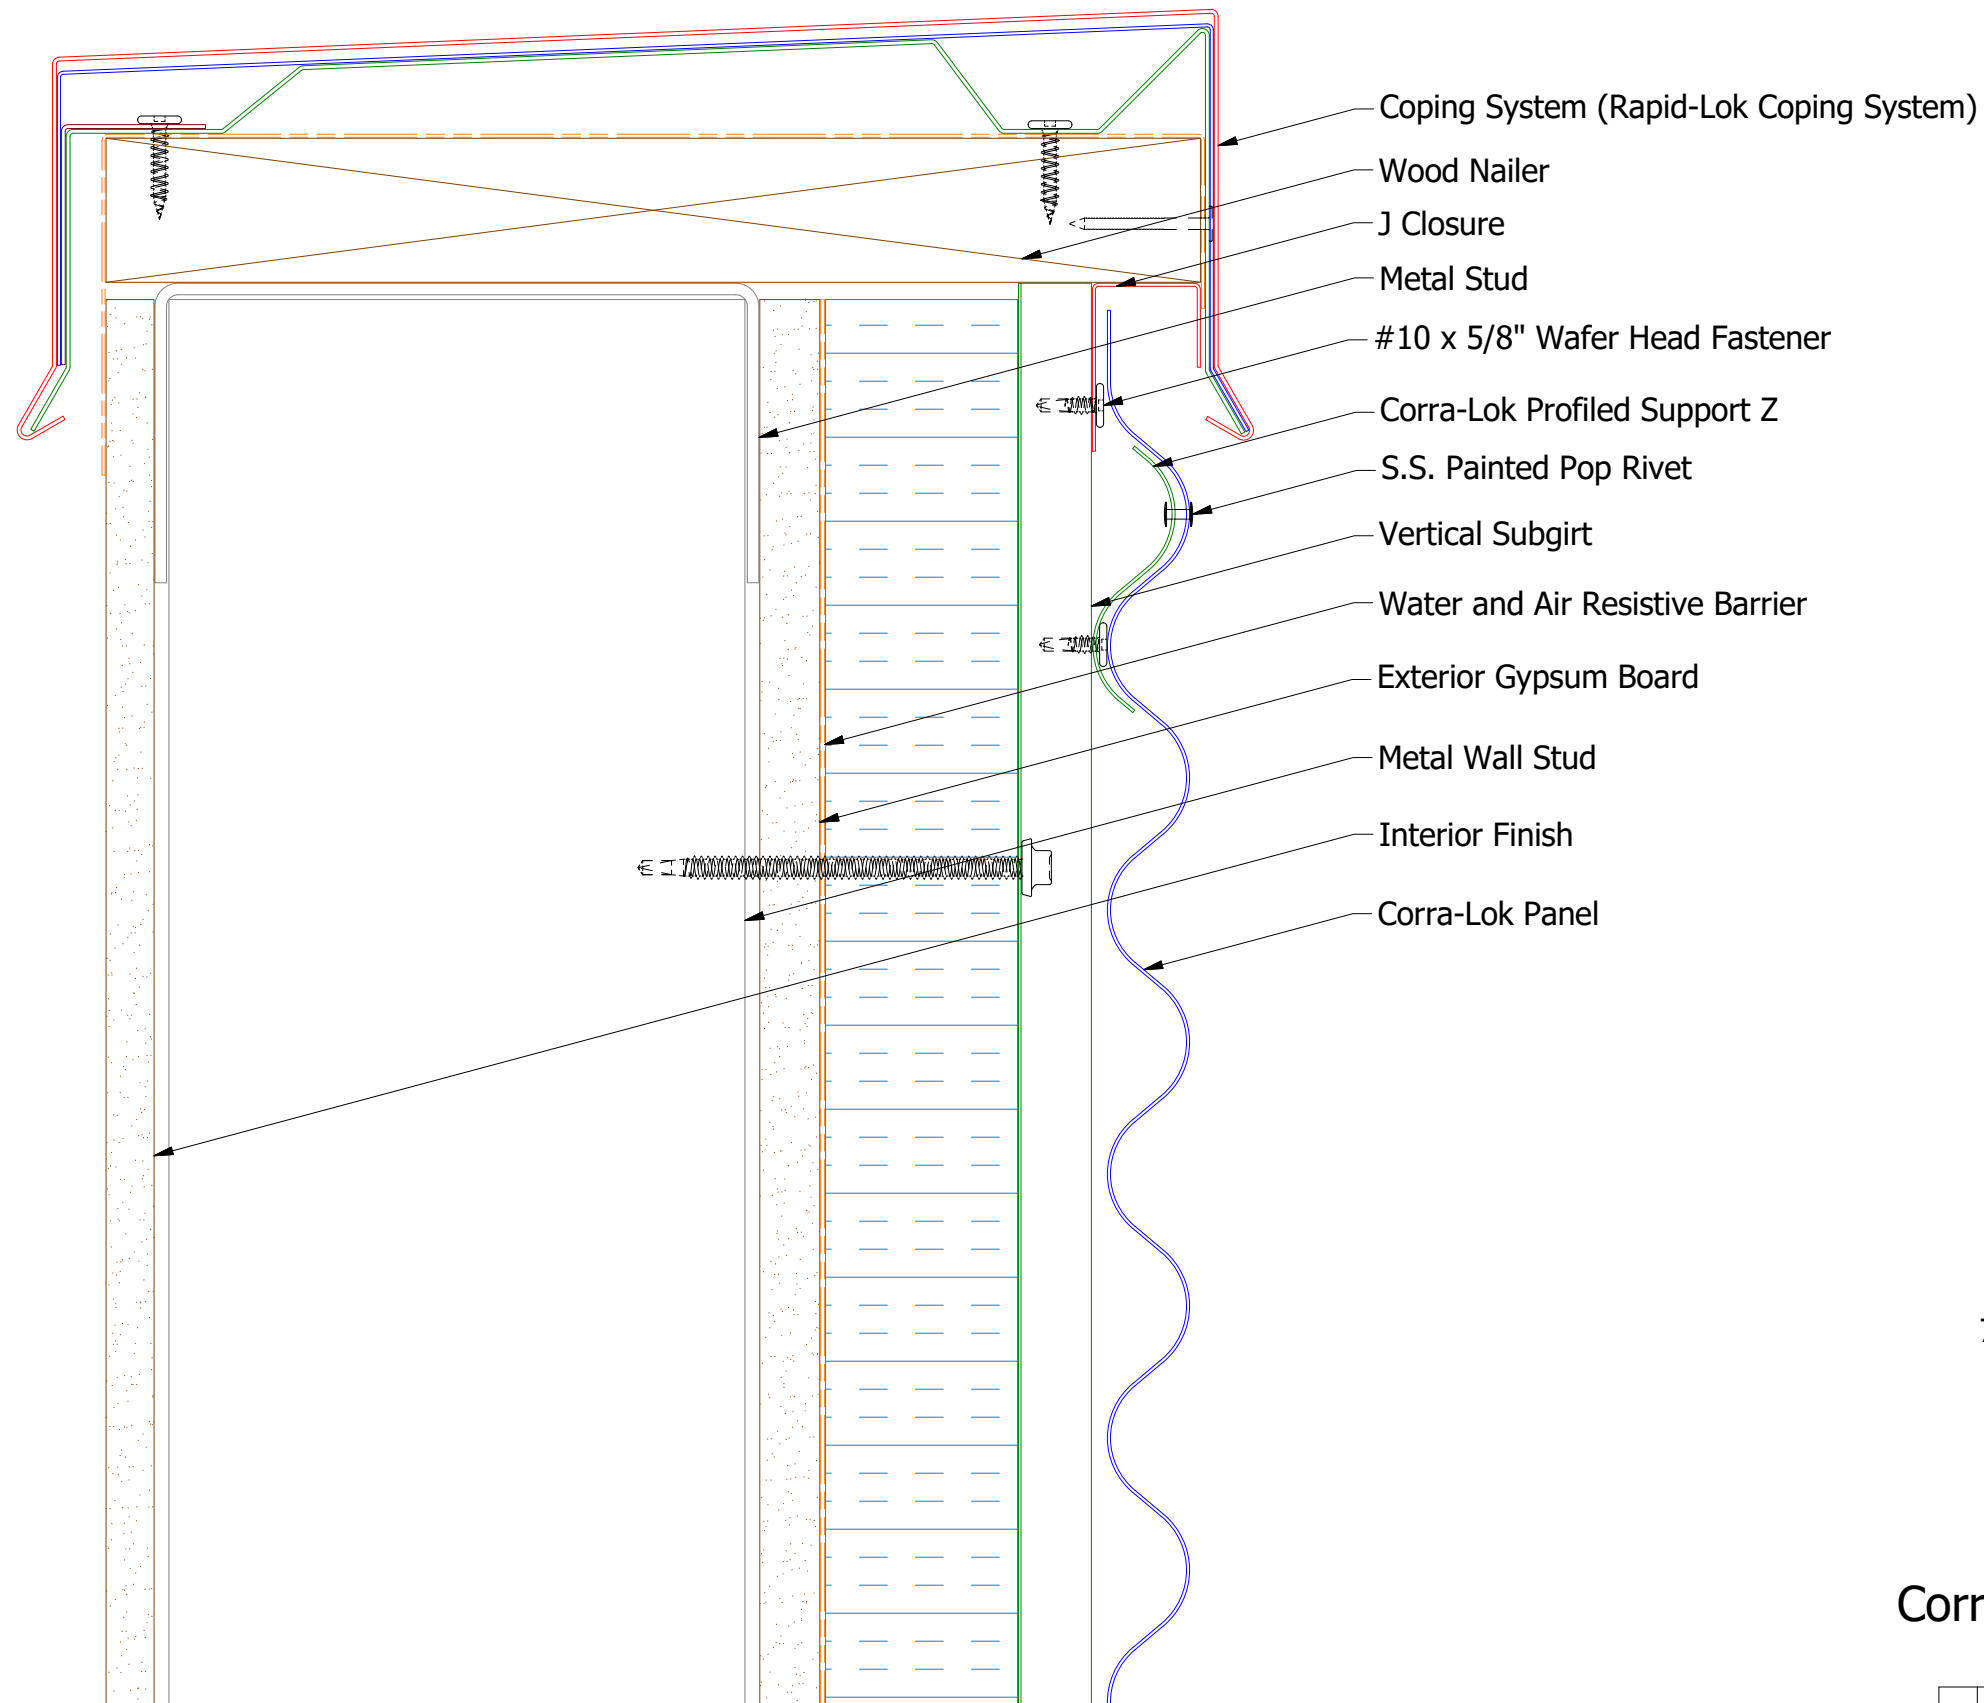

Horizontal Panel

MCA270-J Closure

MCA682
Corra-Lok Profiled Support Z

ATAS ATAS INTERNATIONAL, INC
Allentown PA
610-395-8445
Mesa AZ
480-558-7210

Note: * denotes color side.

REV. NO.	DATE	DESCRIPTION OF REVISION	BY	APP	DWG. NO.	DR	DATE
1	2/28/20	Replaced Support Z with Corra-Lok Profiled Support Z	DMR			DMR	2/16/2017
					MATERIAL		DATE
						SH. SIZE	B SCALE X:X

TITLE Corra-Lok Open Top of Wall Detail