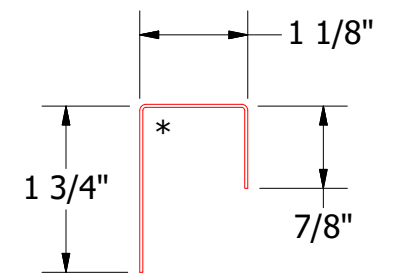

Horizontal Panel

MCA270-J Closure

MCA682
Corra-Lok Profiled Support Z

ATAS ATAS INTERNATIONAL, INC
Allentown PA
610-395-8445
Mesa AZ
480-558-7210

Note: * denotes color side.

REV. NO.	DATE	DESCRIPTION OF REVISION	BY	APP	DWG. NO.	DR	DATE
1	2/28/20	Replaced Support Z with Corra-Lok Profiled Support Z	DMR			DMR	2/16/2017
					MATERIAL		DATE
						SH. SIZE	B SCALE X:X

TITLE Corra-Lok Open Top of Wall Detail