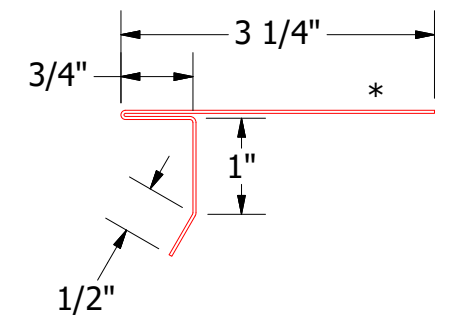

HLA234-Utility Cleat with Return

HLA112-Drip Edge

ATAS ATAS INTERNATIONAL, INC
 Allentown PA
 610-395-8445
 Mesa AZ
 480-558-7210

TITLE			
Colonial Seam Gable Detail			
DWG. NO.	DR	KRK	DATE 5/10/2016
	APP		DATE
MATERIAL	SH. SIZE	B	SCALE X:X

REV. NO.	DATE	DESCRIPTION OF REVISION	BY	APP

Note: * denotes color side.