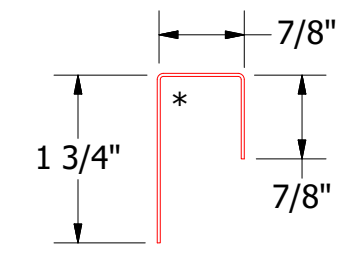

HCA670 - Window Sill Trim

HCA270 - J Closure

Note: * denotes color side.

ATAS INTERNATIONAL, INC
 Allentown PA
 610-395-8445
 Mesa AZ
 480-558-7210

TITLE				CastleTop Window Sill Detail			
02	6/23/2020	Added Color Side Note.	KRK	DWG. NO.	DR	MBP	DATE 8/5/2016
01	5/16/2018	Removed Fastener behind Window and added Pop Rivet to Trim Face	KRK	MATERIAL	APP	DAS	DATE 8/5/16
REV. NO.	DATE	DESCRIPTION OF REVISION	BY	APP	SH. SIZE	B	SCALE X:X