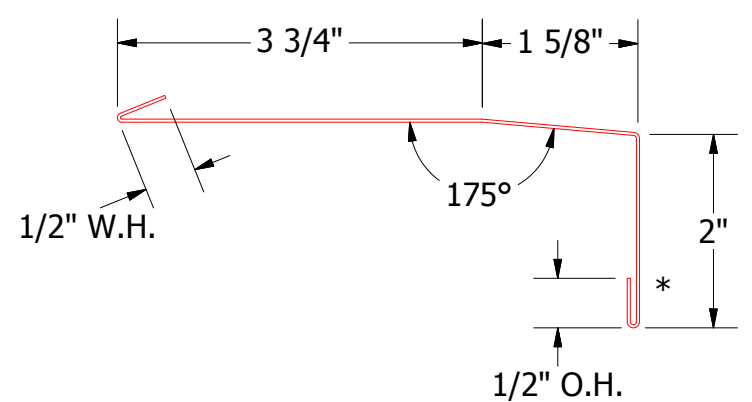

# Vertical Panel

**BWA670 - Window Sill Trim**

**BWA270 - J Closure**

**ATAS INTERNATIONAL, INC**  
 Allentown PA  
 610-395-8445  
 Mesa AZ  
 480-558-7210

TITLE			
Belvedere Short Rib Window Sill Detail			
DWG. NO.	DR	KRK	DATE 6/15/2015
MATERIAL	APP	DAS	DATE 7/21/16
REV. NO.	DATE	DESCRIPTION OF REVISION	BY APP
			SH. SIZE B SCALE X:X