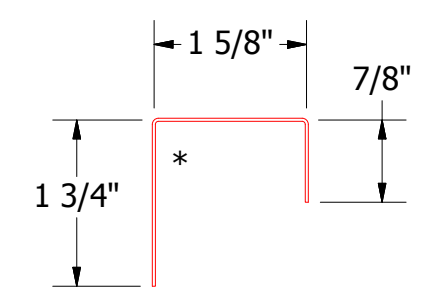

# Vertical Panel

**BWA670 - Window Sill Trim**

**BWA270 - J Closure**

**ATAS INTERNATIONAL, INC**  
 Allentown PA  
 610-395-8445  
 Mesa AZ  
 480-558-7210

TITLE			
Belvedere Short Rib Window Sill Detail			
DWG. NO.	DR	KRK	DATE 6/15/2015
MATERIAL	APP	DAS	DATE 7/21/16
REV. NO.	DATE	DESCRIPTION OF REVISION	BY APP
			SH. SIZE B SCALE X:X