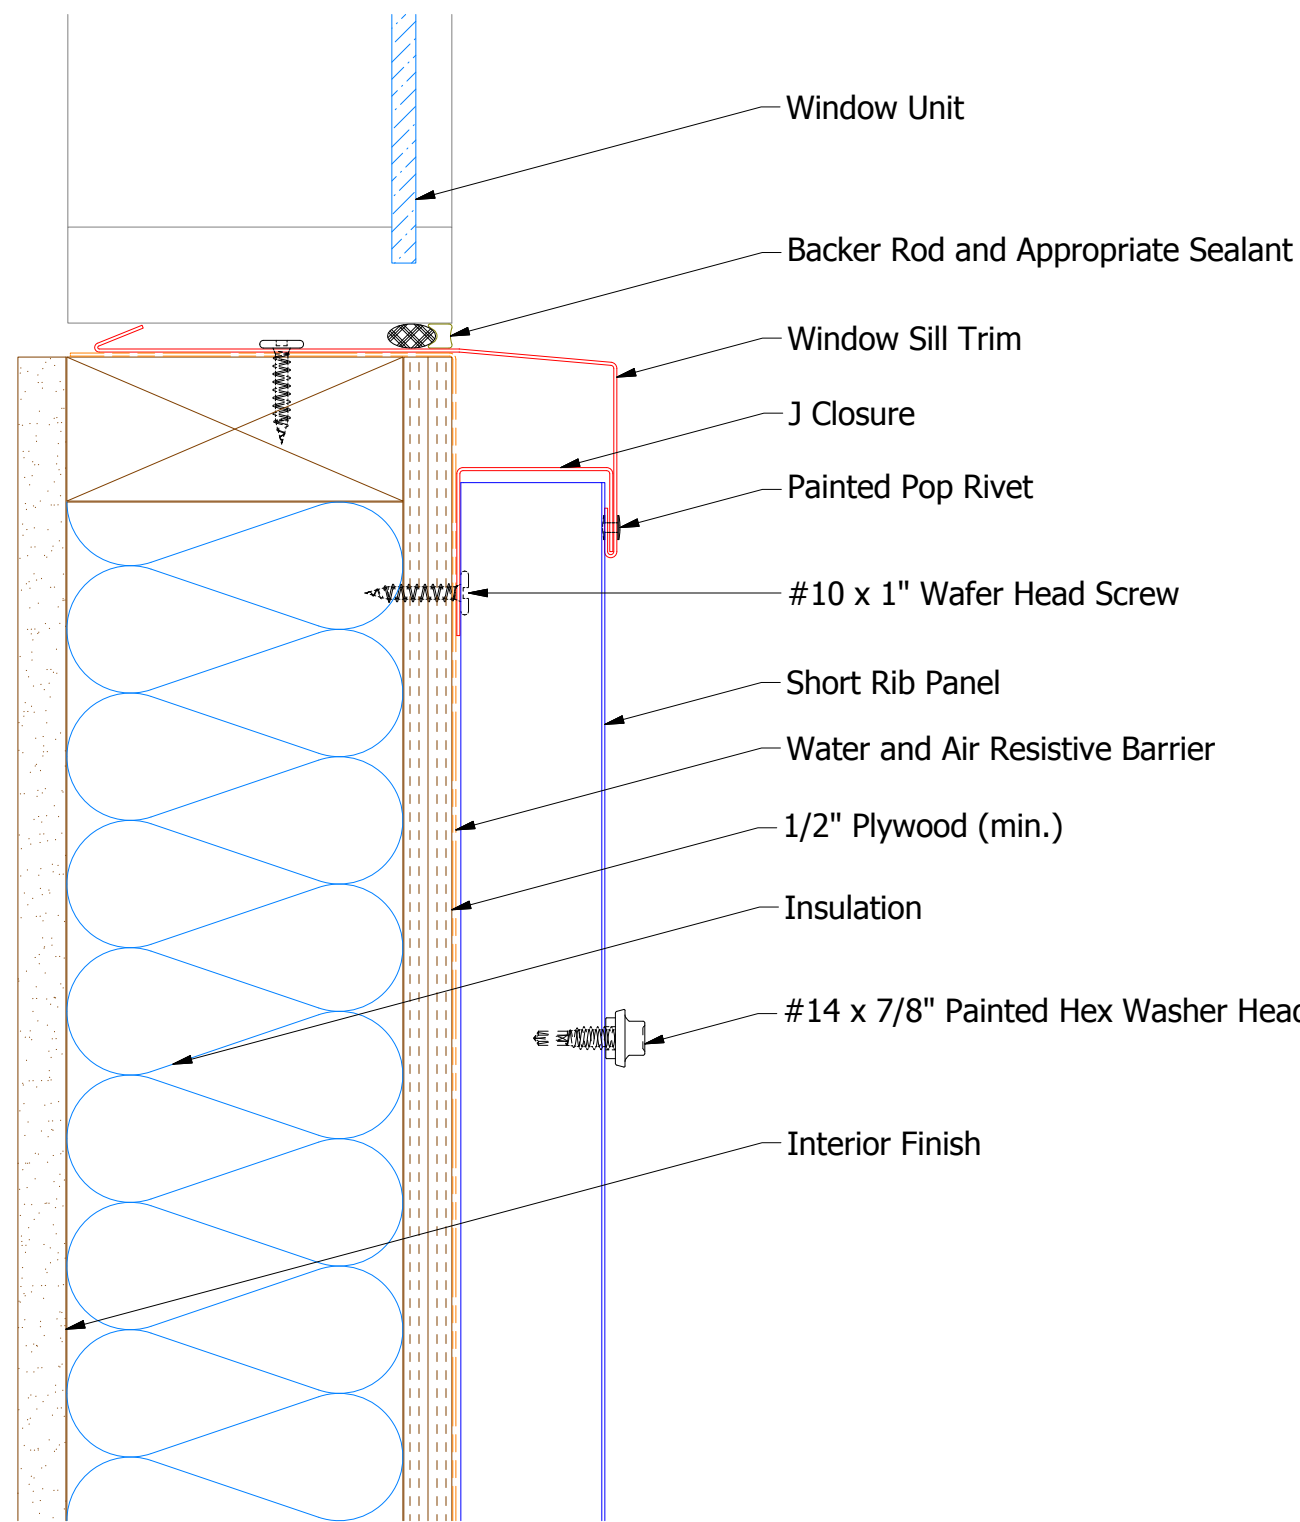

# Vertical Panel

**BWA670 - Window Sill Trim**

**BWA270 - J Closure**

**ATAS INTERNATIONAL, INC**  
 Allentown PA  
 610-395-8445  
 Mesa AZ  
 480-558-7210

TITLE			
Belvedere Short Rib Window Sill Detail			
DWG. NO.	DR	KRK	DATE 6/15/2015
MATERIAL	APP	DAS	DATE 7/21/16
REV. NO.	DATE	DESCRIPTION OF REVISION	BY APP
			SH. SIZE B SCALE X:X