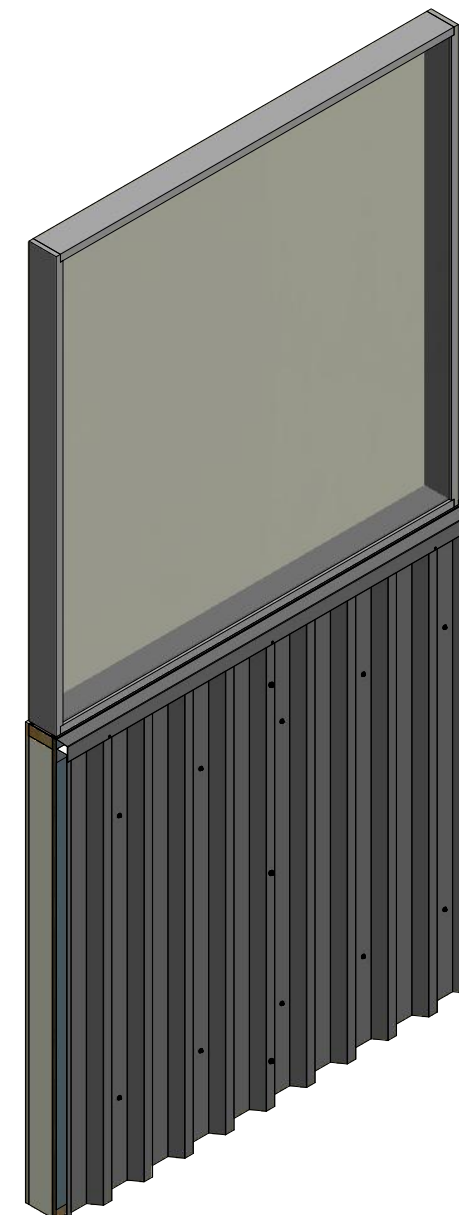

# Vertical Panel

**BWA670 - Window Sill Trim**

**BWA270 - J Closure**

**ATAS INTERNATIONAL, INC**  
 Allentown PA  
 610-395-8445  
 Mesa AZ  
 480-558-7210

TITLE			
Belvedere Short Rib Window Sill Detail			
DWG. NO.	DR	KRK	DATE 6/15/2015
MATERIAL	APP	DAS	DATE 7/21/16
REV. NO.	DATE	DESCRIPTION OF REVISION	BY APP
			SH. SIZE B SCALE X:X