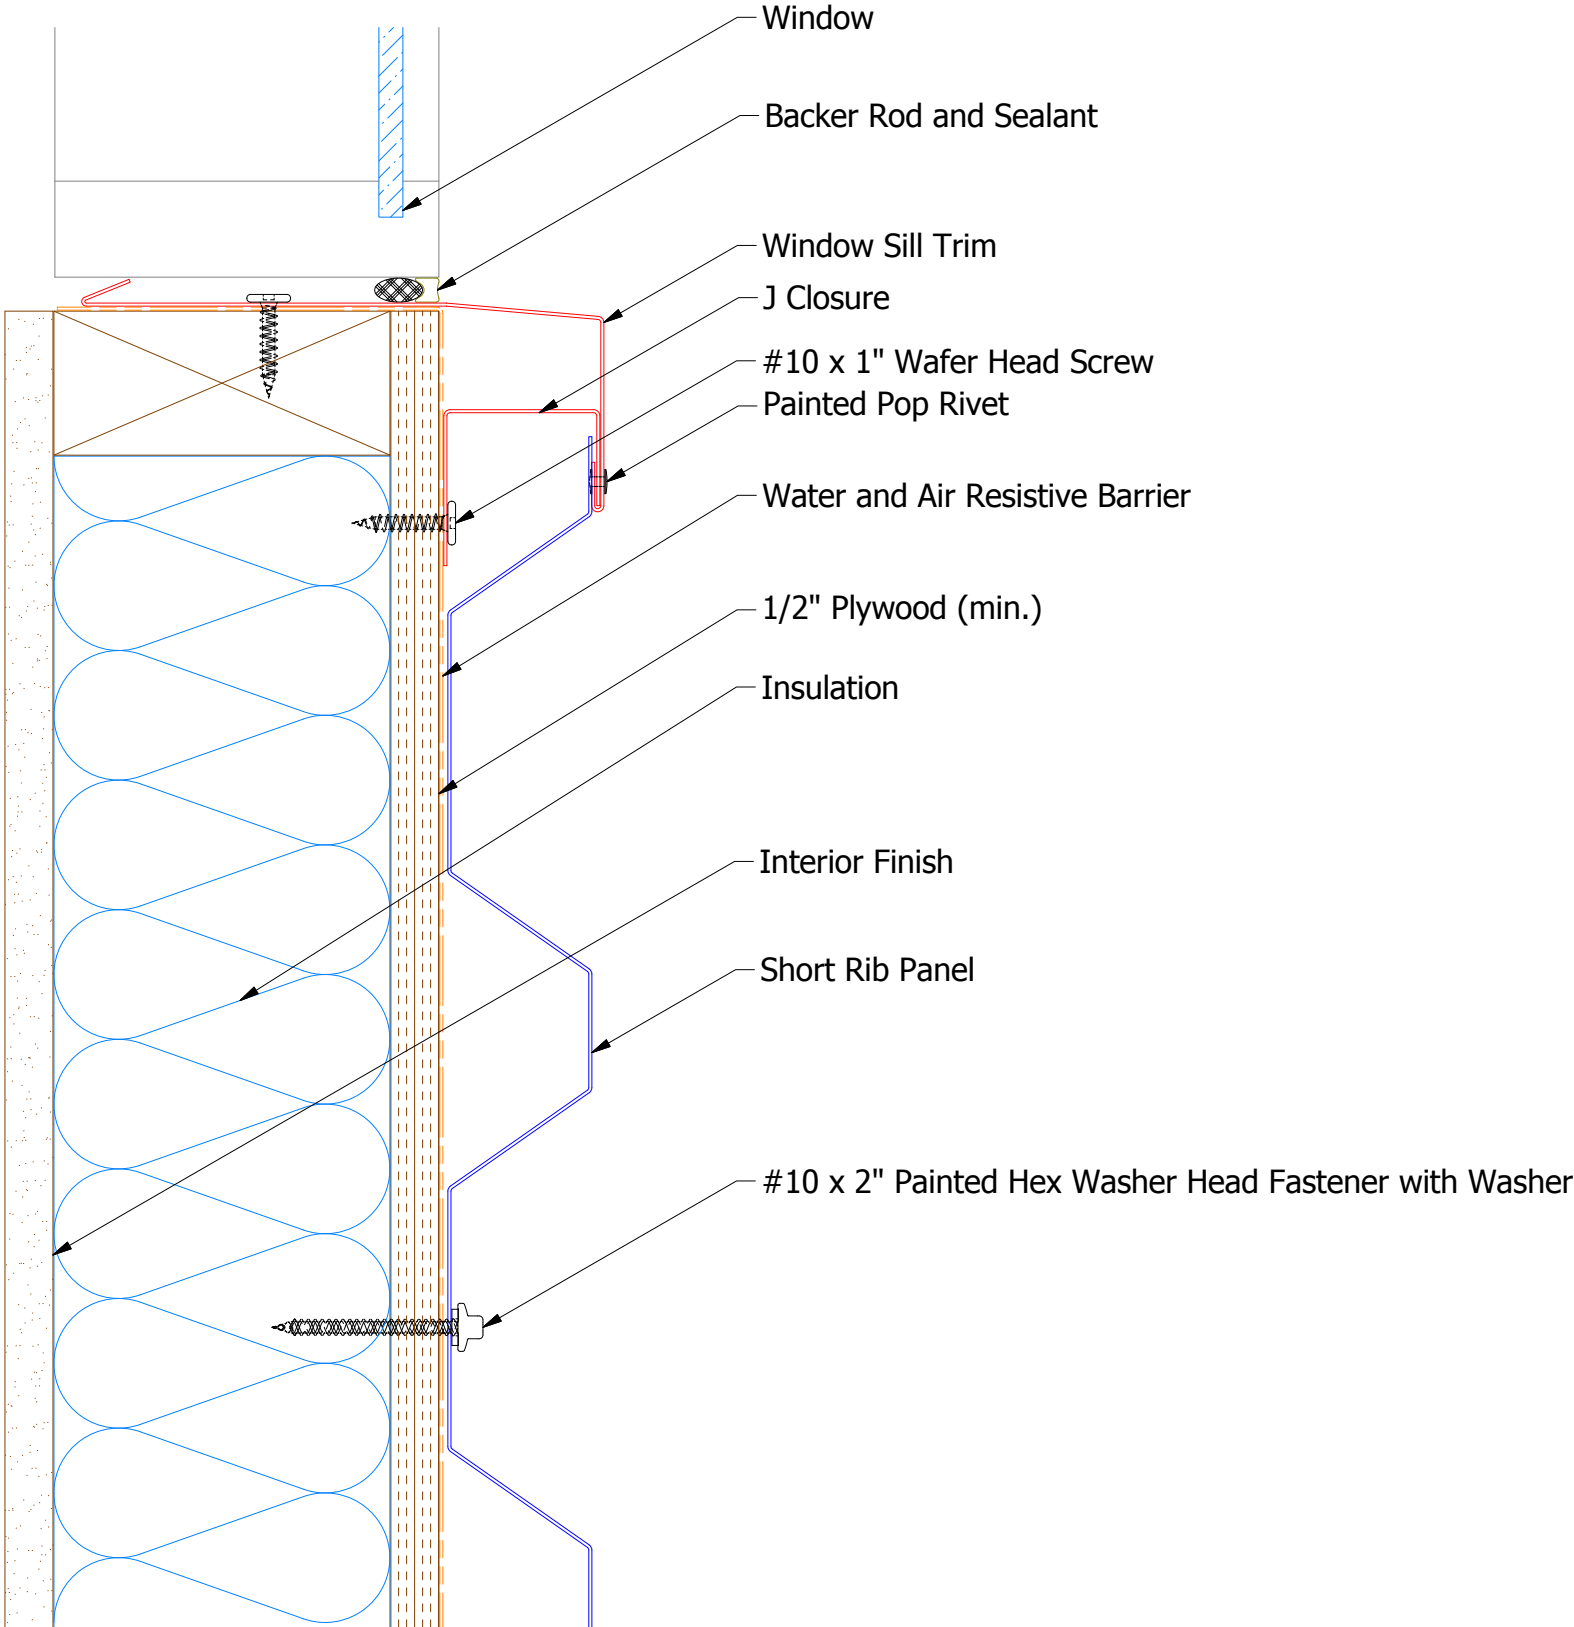

Horizontal Panel

ATAS ATAS INTERNATIONAL, INC
 Allentown PA
 610-395-8445
 Mesa AZ
 480-558-7210

TITLE				Belvedere Short Rib Window Sill Detail			
REV. NO.		DATE		DESCRIPTION OF REVISION		BY APP	
DWG. NO.		DR		DATE		APP	
MATERIAL		KRK		6/15/2015		DAS	
SH. SIZE		DAS		DATE		7/21/16	
SCALE		B		X:X			