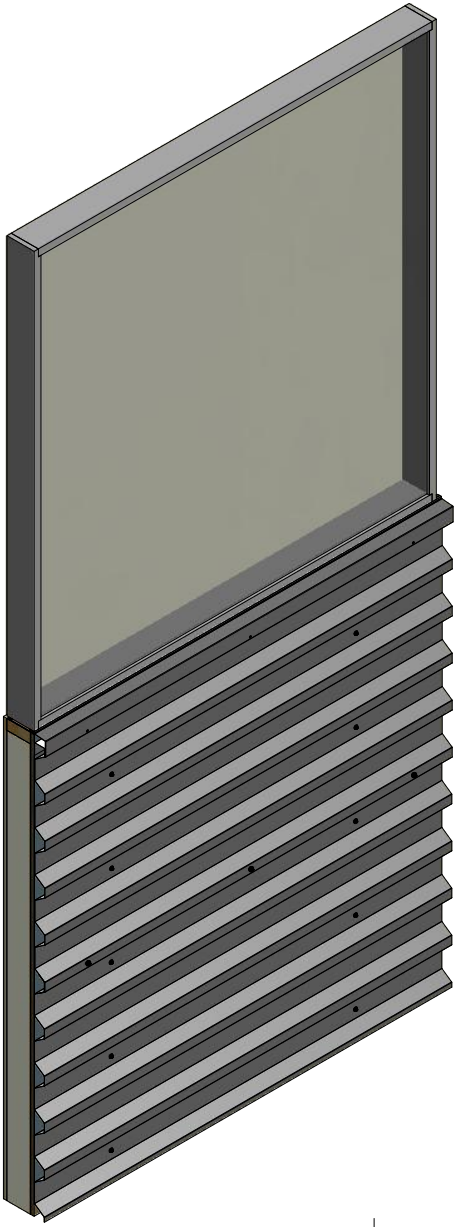

Horizontal Panel

ATAS ATAS INTERNATIONAL, INC
 Allentown PA
 610-395-8445
 Mesa AZ
 480-558-7210

TITLE				Belvedere Short Rib Window Sill Detail			
REV. NO.		DATE		DESCRIPTION OF REVISION		BY APP	
DWG. NO.		DR		DATE		APP	
MATERIAL		KRK		6/15/2015		DAS	
SH. SIZE		DAS		DATE		7/21/16	
SCALE		B		X:X			