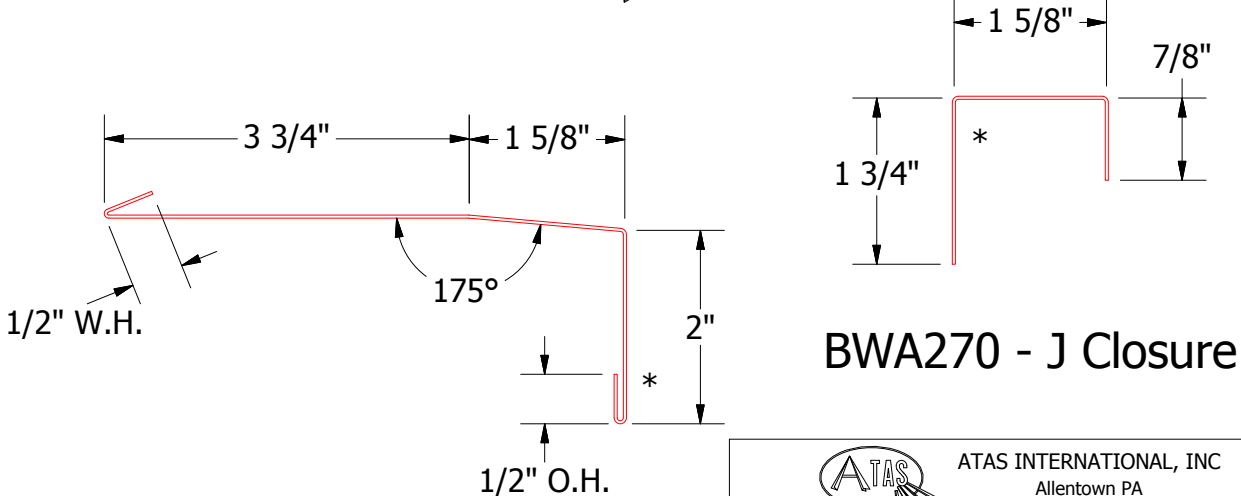

Horizontal Panel

ATAS ATAS INTERNATIONAL, INC
 Allentown PA
 610-395-8445
 Mesa AZ
 480-558-7210

TITLE				Belvedere Short Rib Window Sill Detail			
REV. NO.		DATE		DESCRIPTION OF REVISION		BY APP	
DWG. NO.		DR		DATE		APP	
MATERIAL		KRK		6/15/2015		DAS	
SH. SIZE		DAS		DATE		7/21/16	
SCALE		B		X:X			