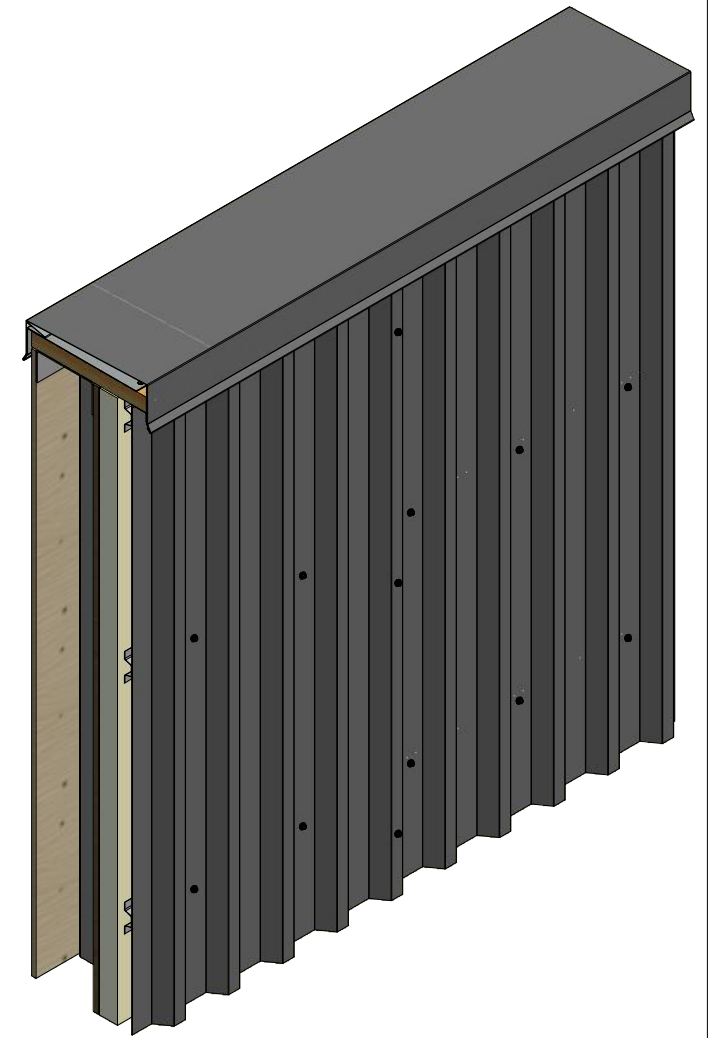

# Vertical Panel

**BWA270-J Closure**

**ATAS INTERNATIONAL, INC**  
 Allentown PA  
 610-395-8445  
 Mesa AZ  
 480-558-7210

TITLE		Belvedere Short Rib Top of Wall Detail	
DWG. NO.	DR	DATE	8/26/2016
	DMR		
	APP	DATE	
MATERIAL	SH. SIZE	SCALE	X:X
	B		