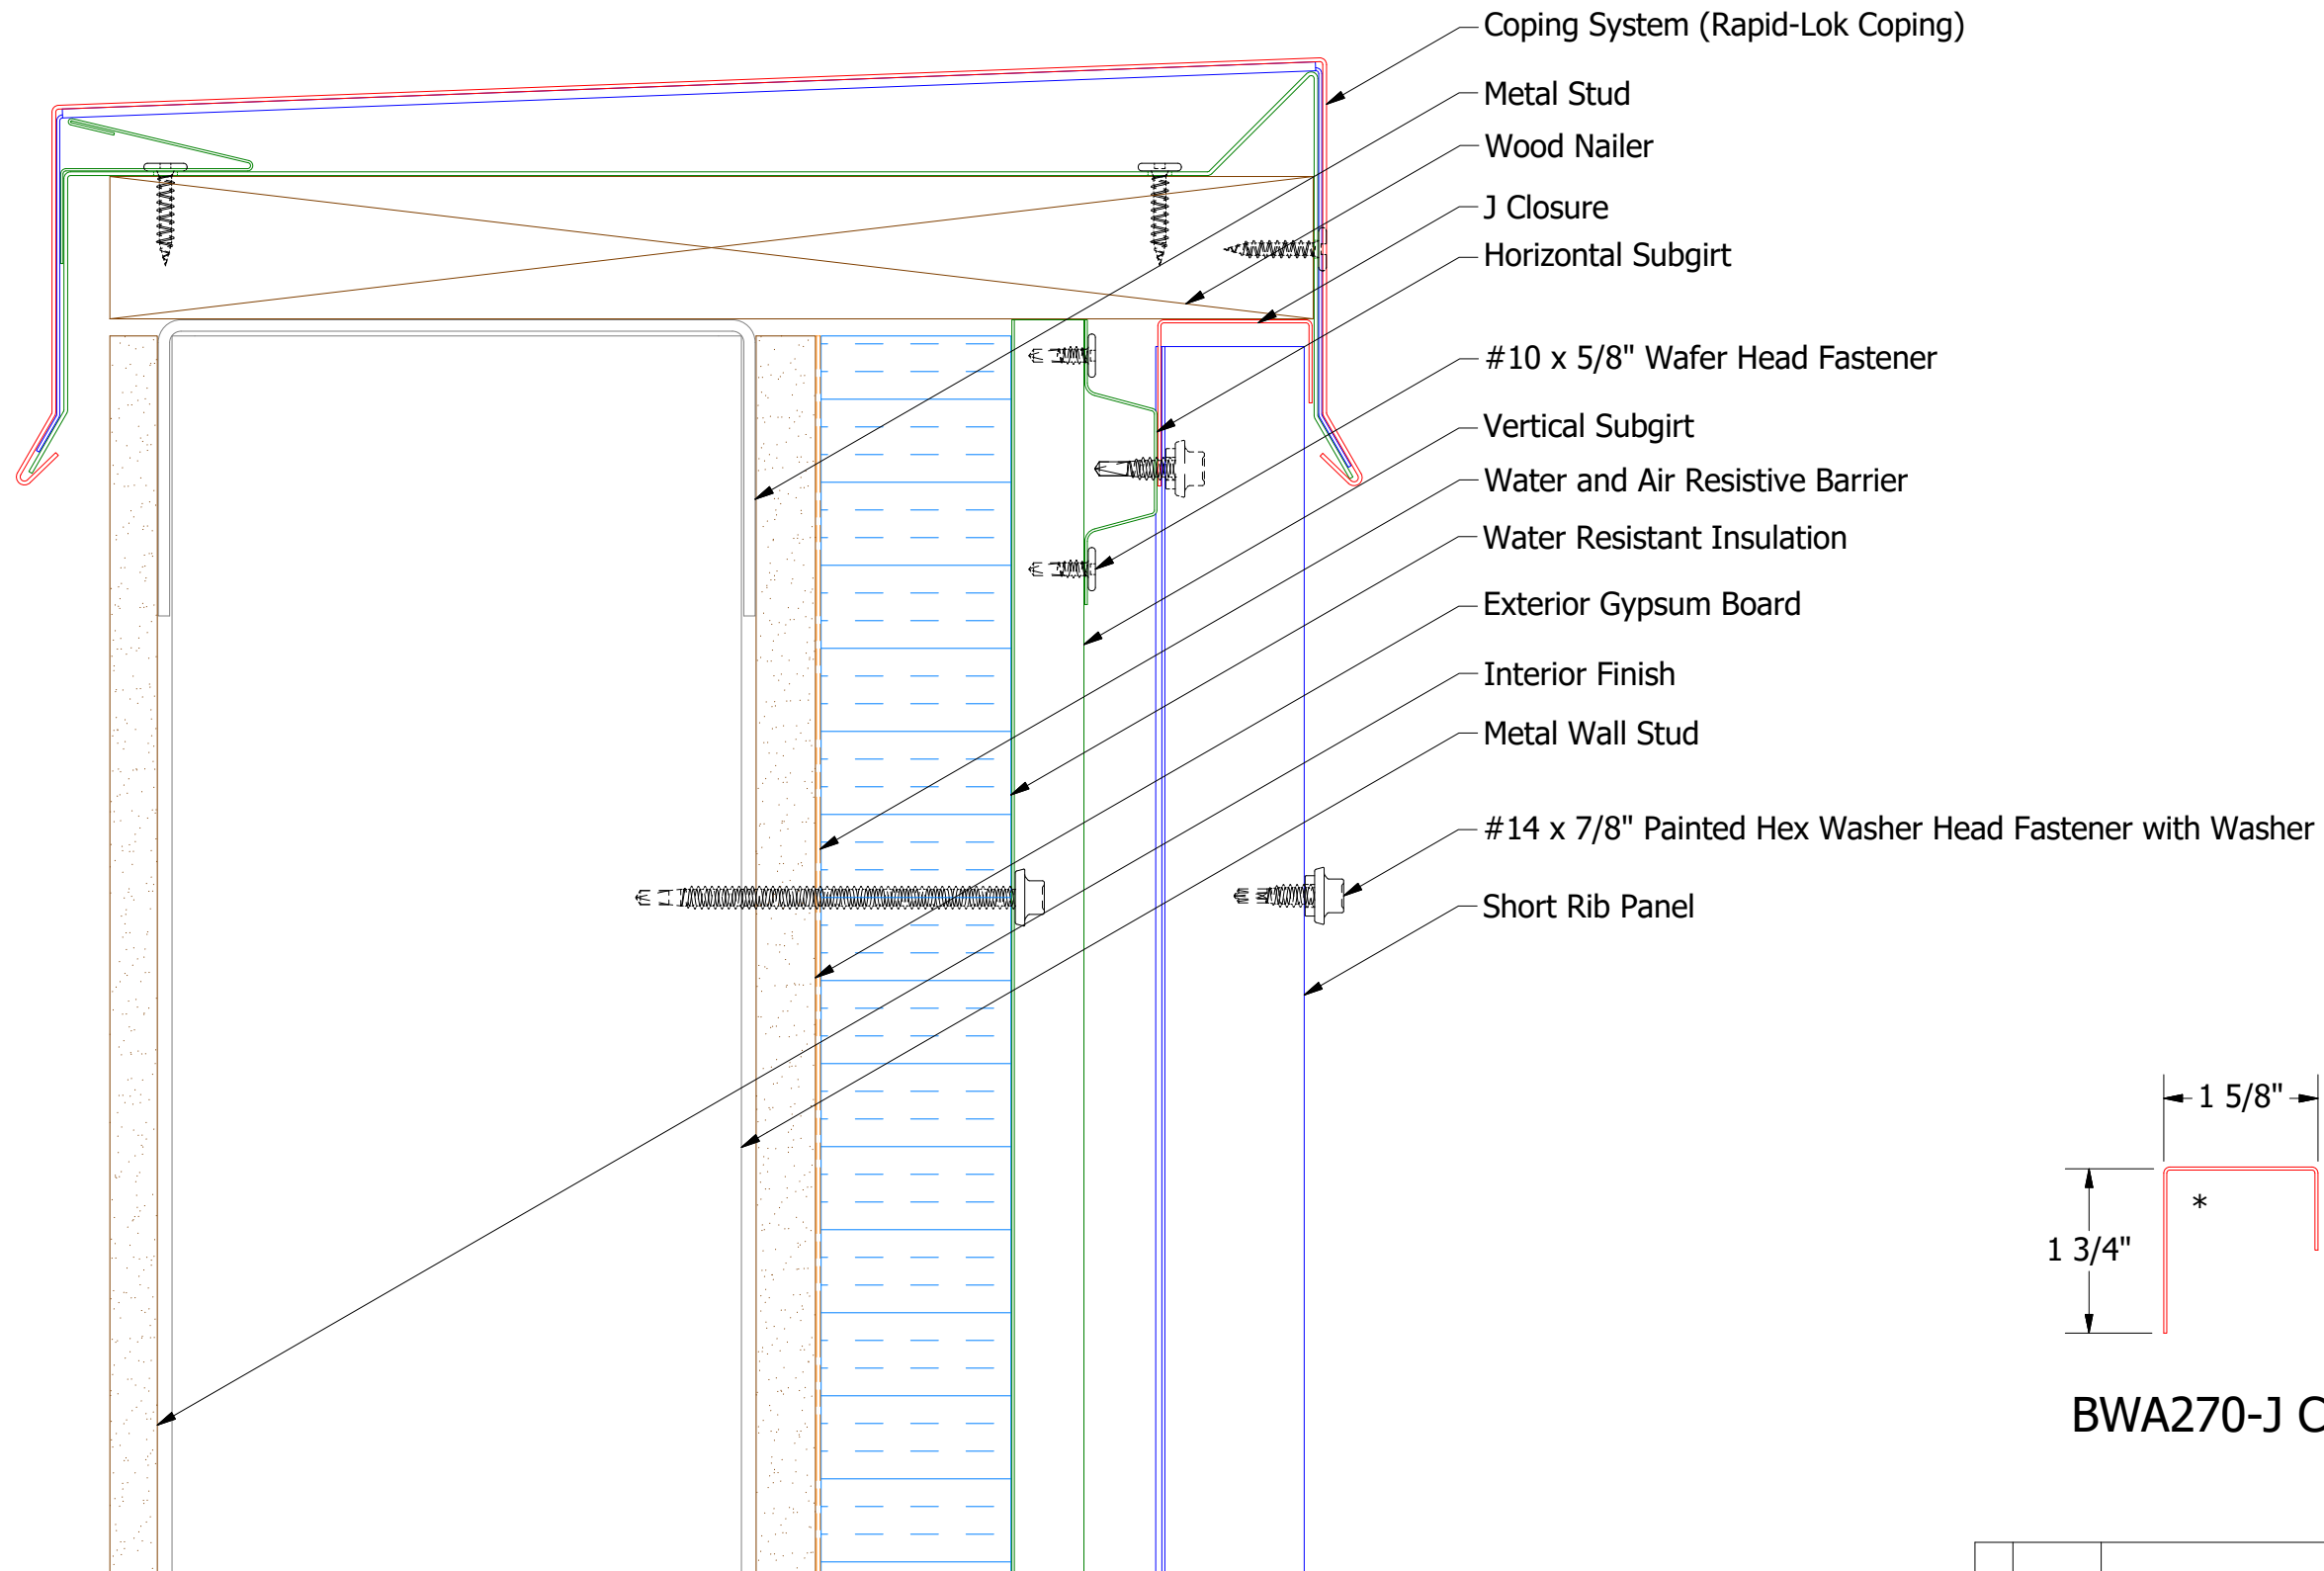

# Vertical Panel

**BWA270-J Closure**

**ATAS INTERNATIONAL, INC**  
 Allentown PA  
 610-395-8445  
 Mesa AZ  
 480-558-7210

TITLE		Belvedere Short Rib Top of Wall Detail	
DWG. NO.	DR	DATE	8/26/2016
	DMR		
	APP	DATE	
MATERIAL	SH. SIZE	SCALE	X:X
	B		

REV. NO.	DATE	DESCRIPTION OF REVISION	BY	APP