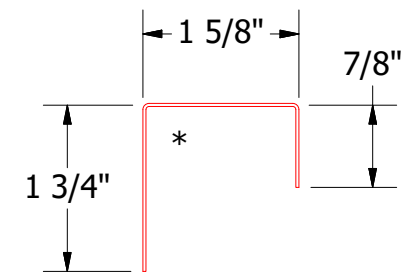

# Vertical Panel

**BWA270-J Closure**

**ATAS INTERNATIONAL, INC**  
 Allentown PA  
 610-395-8445  
 Mesa AZ  
 480-558-7210

TITLE		Belvedere Short Rib Top of Wall Detail	
DWG. NO.	DR	DATE	8/26/2016
	DMR		
	APP	DATE	
MATERIAL	SH. SIZE	SCALE	X:X
	B		