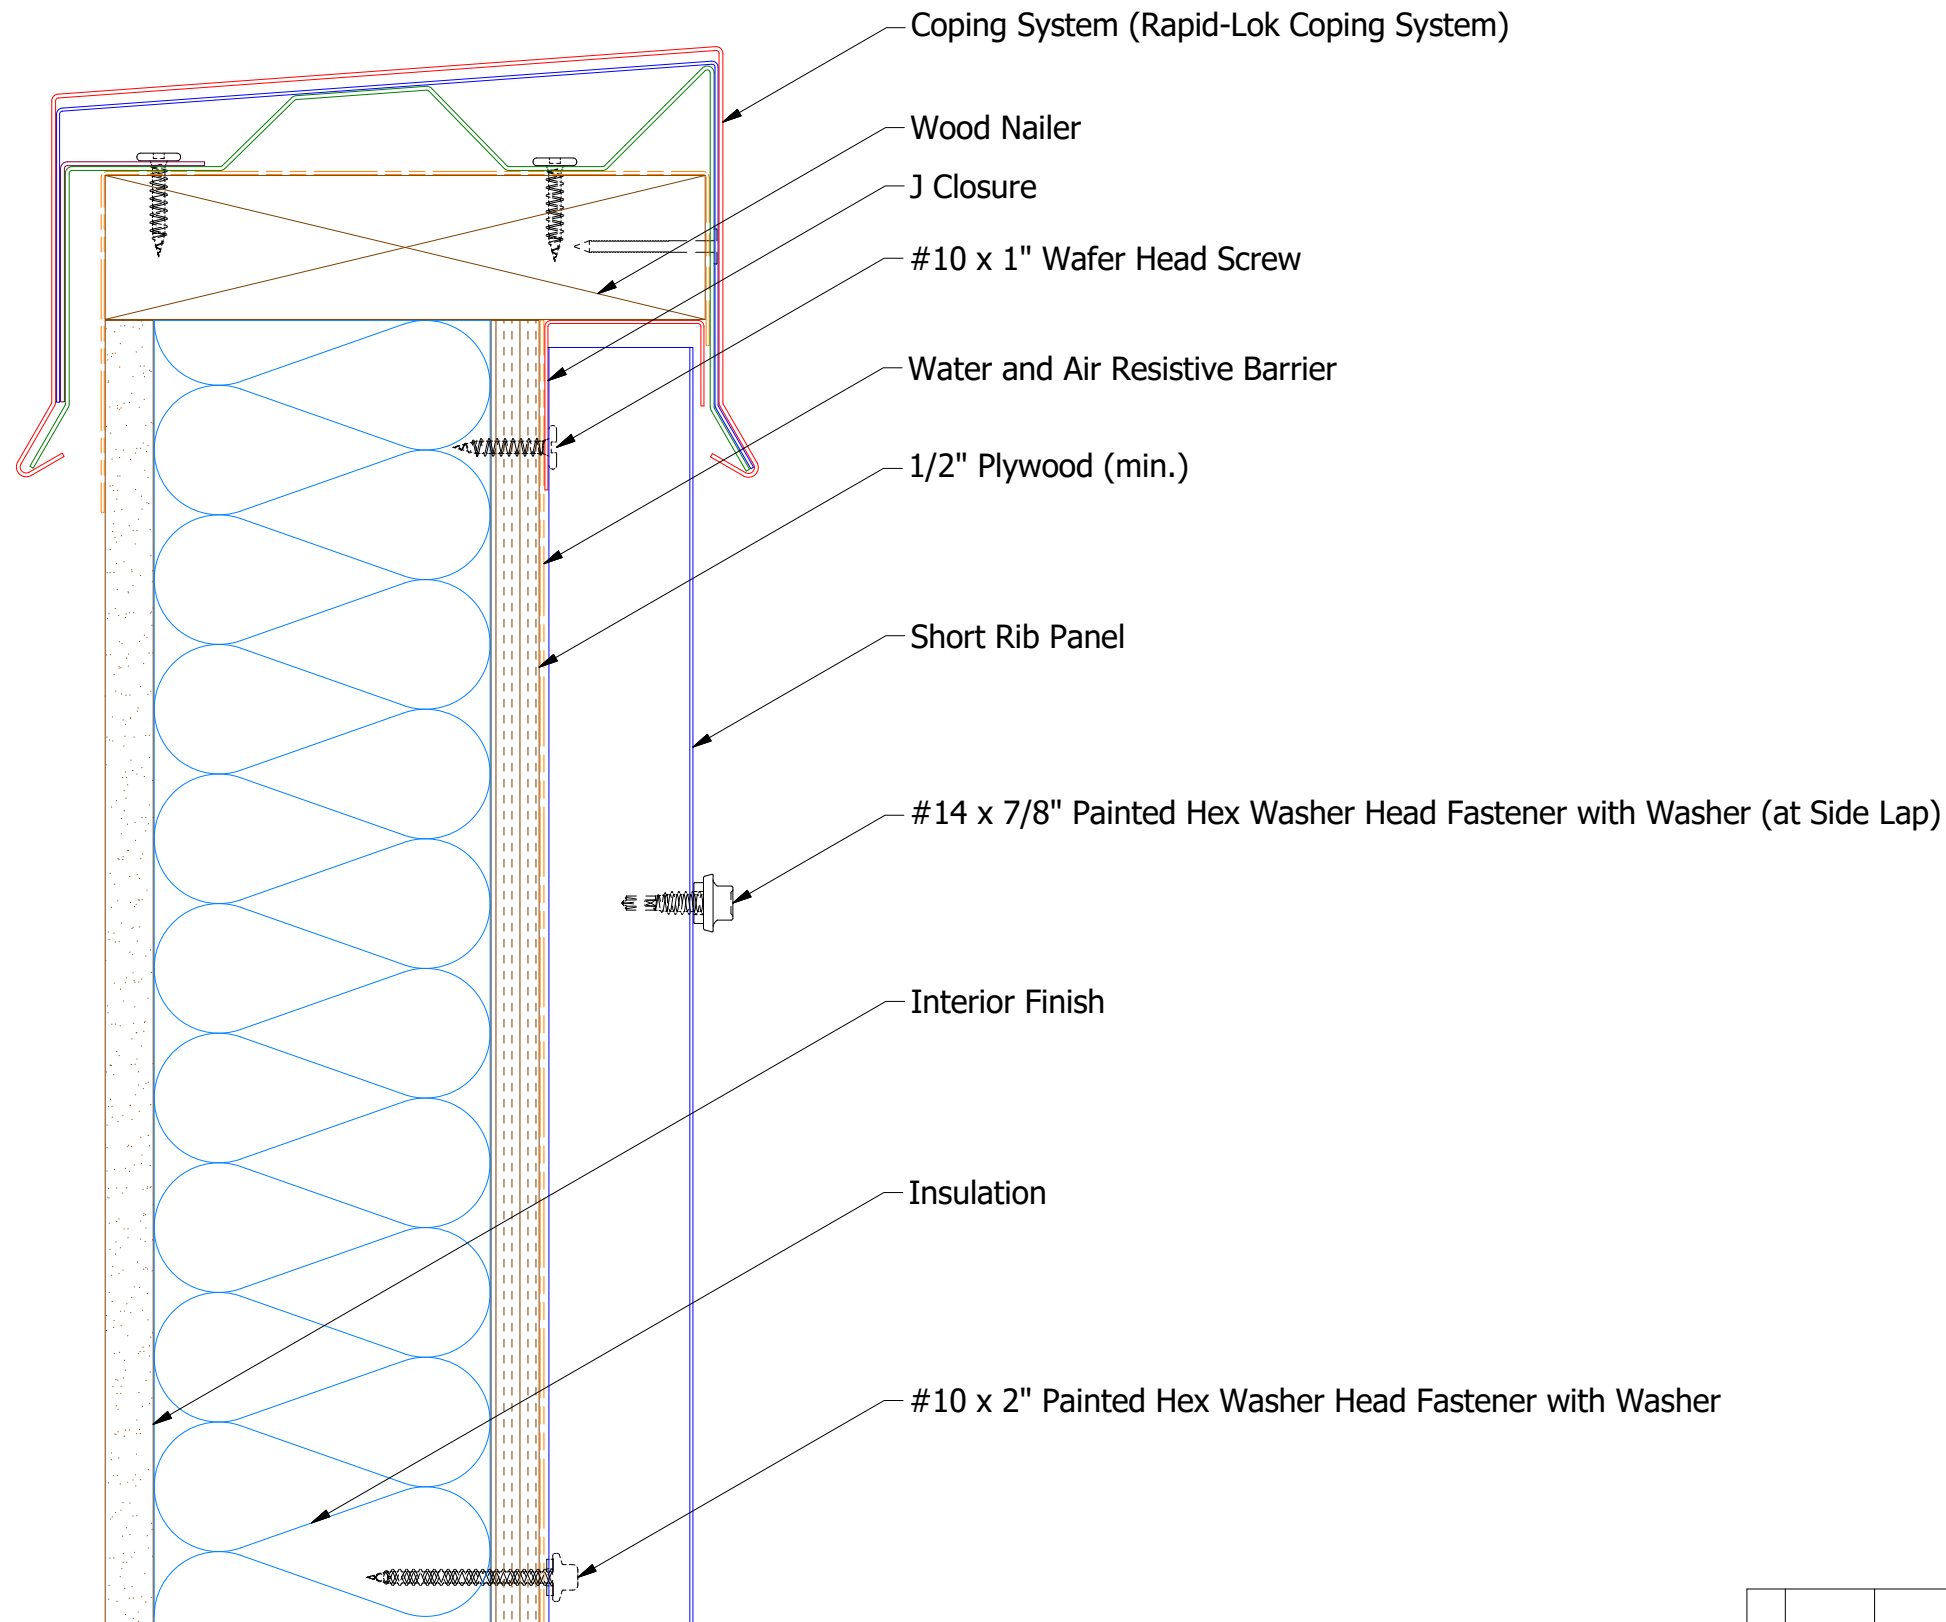

Vertical Panel

BWA270 - J Closure

ATAS INTERNATIONAL, INC
 Allentown PA
 610-395-8445
 Mesa AZ
 480-558-7210

Belvedere Short Rib Top of Wall Detail

REV. NO.	DATE	DESCRIPTION OF REVISION	BY	APP	DWG. NO.	DR	DATE
						KRK	6/15/2015
						DAS	7/21/16
					MATERIAL	SH. SIZE	SCALE
						B	X:X