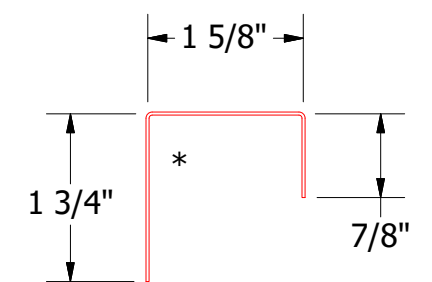

Vertical Panel

BWA270 - J Closure

ATAS INTERNATIONAL, INC
 Allentown PA
 610-395-8445
 Mesa AZ
 480-558-7210

Belvedere Short Rib Top of Wall Detail

REV. NO.	DATE	DESCRIPTION OF REVISION	BY	APP	DWG. NO.	DR	DATE
						KRK	6/15/2015
						DAS	7/21/16
					MATERIAL	SH. SIZE	SCALE
						B	X:X