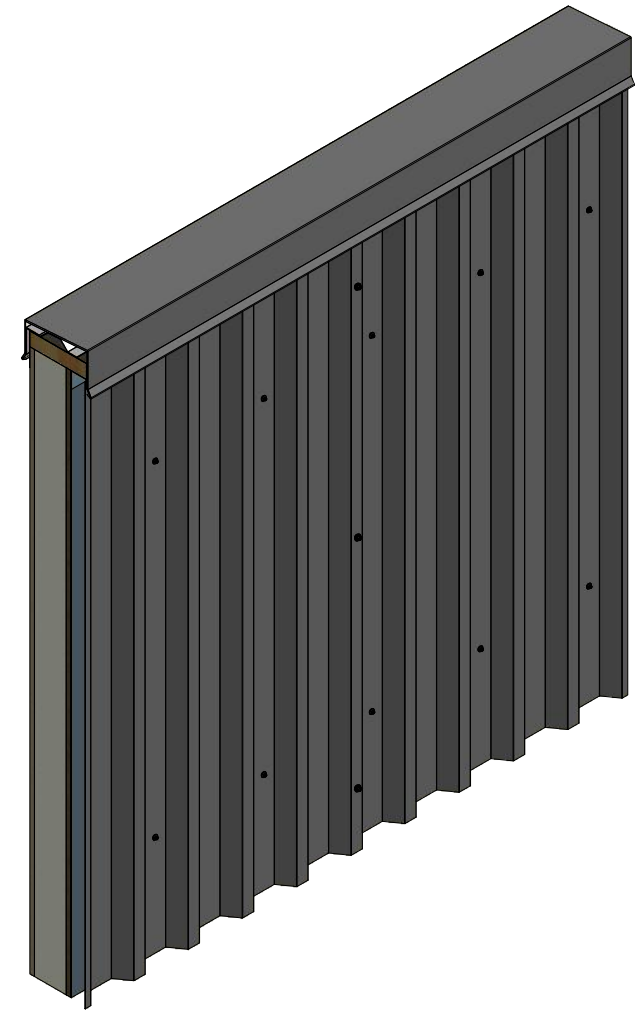

Vertical Panel

BWA270 - J Closure

ATAS INTERNATIONAL, INC
 Allentown PA
 610-395-8445
 Mesa AZ
 480-558-7210

Belvedere Short Rib Top of Wall Detail

REV. NO.	DATE	DESCRIPTION OF REVISION	BY	APP	DWG. NO.	DR	DATE
						KRK	6/15/2015
						DAS	7/21/16
					MATERIAL	SH. SIZE	SCALE
						B	X:X