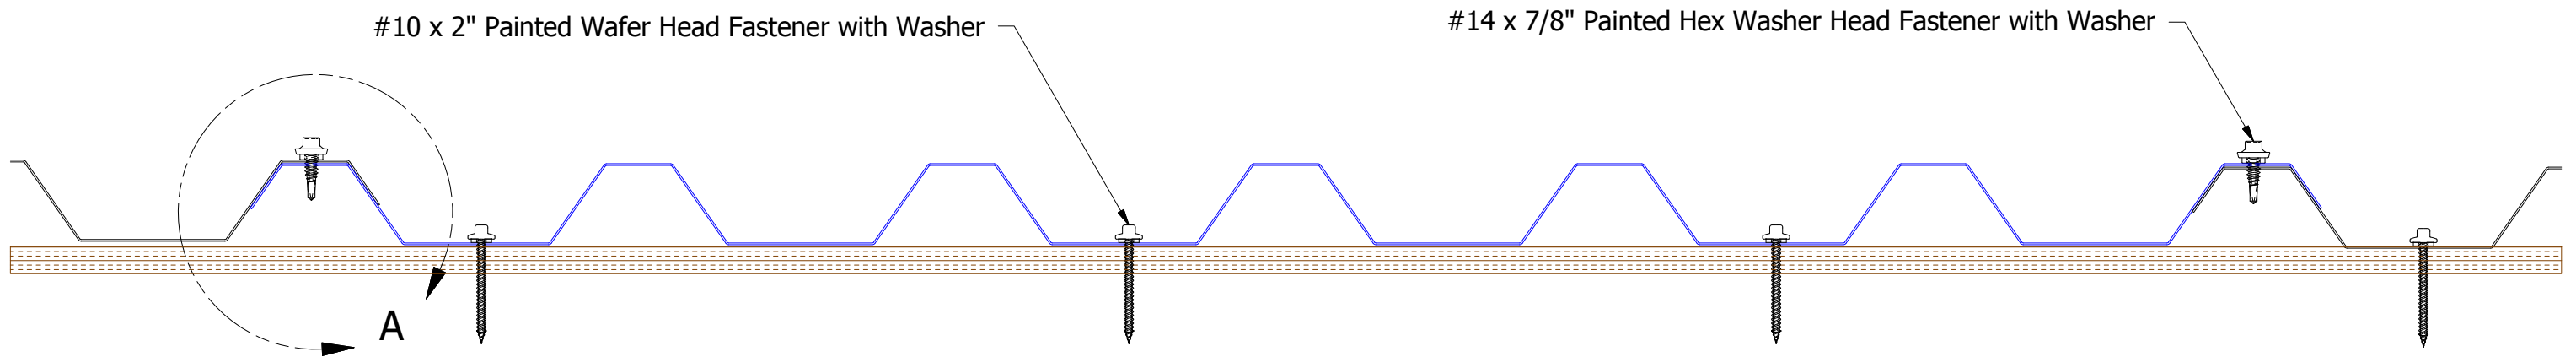

6" Short Rib (BWK360)

ATAS INTERNATIONAL, INC
 Allentown PA
 610-395-8445
 Mesa AZ
 480-558-7210

TITLE
Belvedere Short Rib Panel Profile Detail

REV. NO.	DATE	DESCRIPTION OF REVISION	BY	APP	DWG. NO.	DR	KRK	DATE	6/15/2015
						APP	DAS	DATE	7/21/16
					MATERIAL	SH. SIZE	B	SCALE	X:X