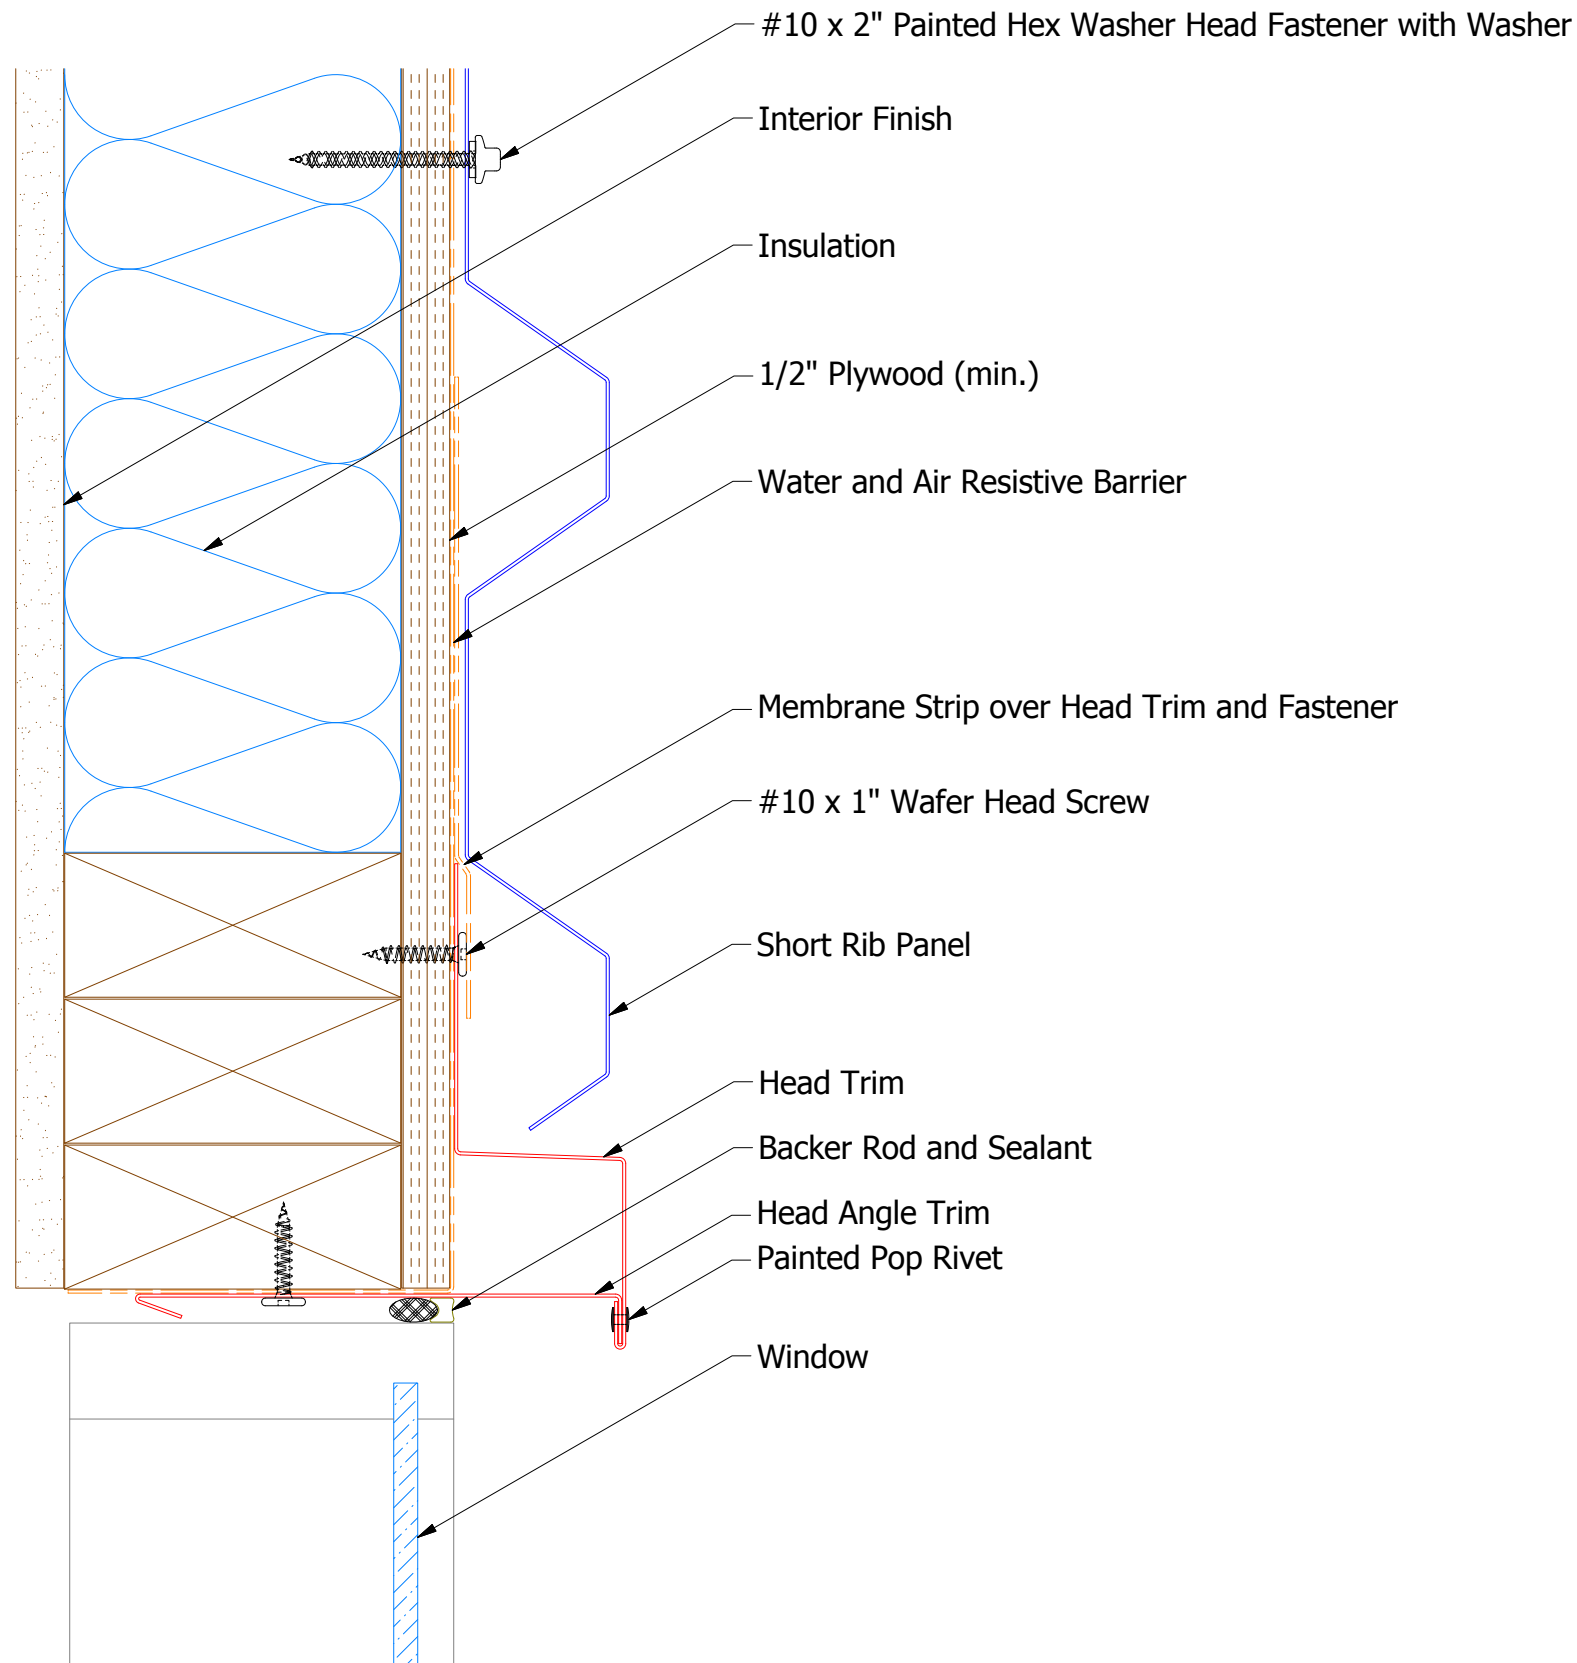

# Horizontal Panel

**BWA550 - Head Trim**

**BWA690 - Head Angle Trim**

**ATAS INTERNATIONAL, INC**  
 Allentown PA  
 610-395-8445  
 Mesa AZ  
 480-558-7210

TITLE **Belvedere Short Rib Head Detail**

REV. NO.	DATE	DESCRIPTION OF REVISION	BY	APP	DWG. NO.	DR	KRK	DATE	6/12/2015
						APP	DAS	DATE	7/21/16
						SH. SIZE	B	SCALE	X:X