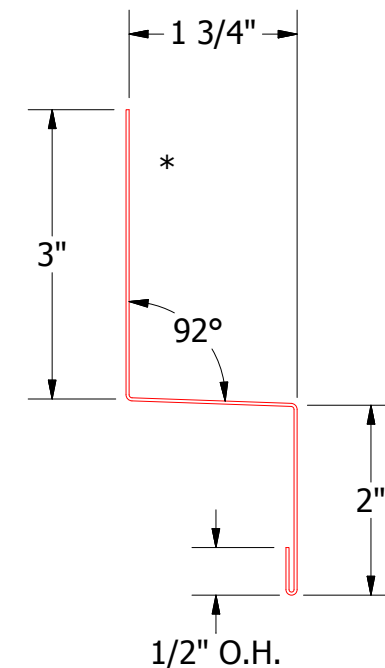

# Horizontal Panel

**BWA550 - Head Trim**

**BWA690 - Head Angle Trim**

**ATAS INTERNATIONAL, INC**  
 Allentown PA  
 610-395-8445  
 Mesa AZ  
 480-558-7210

TITLE **Belvedere Short Rib Head Detail**

REV. NO.	DATE	DESCRIPTION OF REVISION	BY	APP	DWG. NO.	DR	KRK	DATE	6/12/2015
						APP	DAS	DATE	7/21/16
						SH. SIZE	B	SCALE	X:X