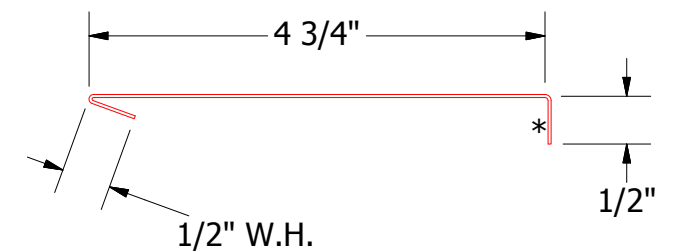

# Horizontal Panel

**BWA550 - Head Trim**

**BWA690 - Head Angle Trim**

**ATAS INTERNATIONAL, INC**  
 Allentown PA  
 610-395-8445  
 Mesa AZ  
 480-558-7210

TITLE **Belvedere Short Rib Head Detail**

REV. NO.	DATE	DESCRIPTION OF REVISION	BY	APP	DWG. NO.	DR	KRK	DATE	6/12/2015
						APP	DAS	DATE	7/21/16
						SH. SIZE	B	SCALE	X:X