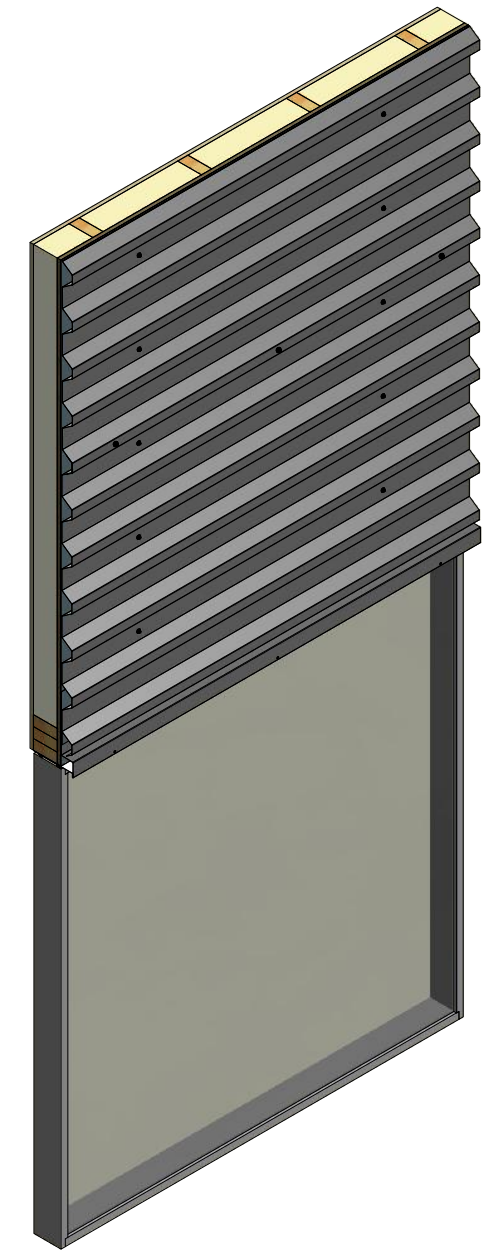

# Horizontal Panel

**BWA550 - Head Trim**

**BWA690 - Head Angle Trim**

**ATAS INTERNATIONAL, INC**  
 Allentown PA  
 610-395-8445  
 Mesa AZ  
 480-558-7210

TITLE **Belvedere Short Rib Head Detail**

REV. NO.	DATE	DESCRIPTION OF REVISION	BY	APP	DWG. NO.	DR	KRK	DATE	6/12/2015
						APP	DAS	DATE	7/21/16
						SH. SIZE	B	SCALE	X:X