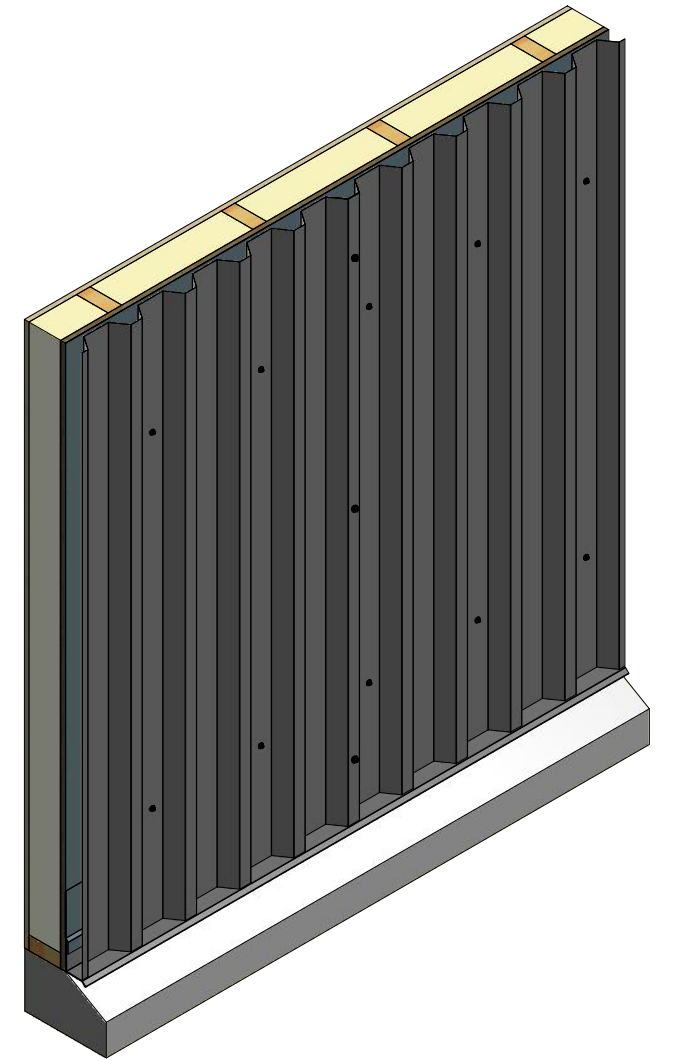

Vertical Panel

BWA661 - Base Trim

ATAS INTERNATIONAL, INC
 Allentown PA
 610-395-8445
 Mesa AZ
 480-558-7210

TITLE **Belvedere Short Rib Base Detail**

REV. NO.	DATE	DESCRIPTION OF REVISION	BY	APP	DWG. NO.	DR	KRK	DATE	6/12/2015
						APP	DAS	DATE	7/21/16
						SH. SIZE	B	SCALE	X:X