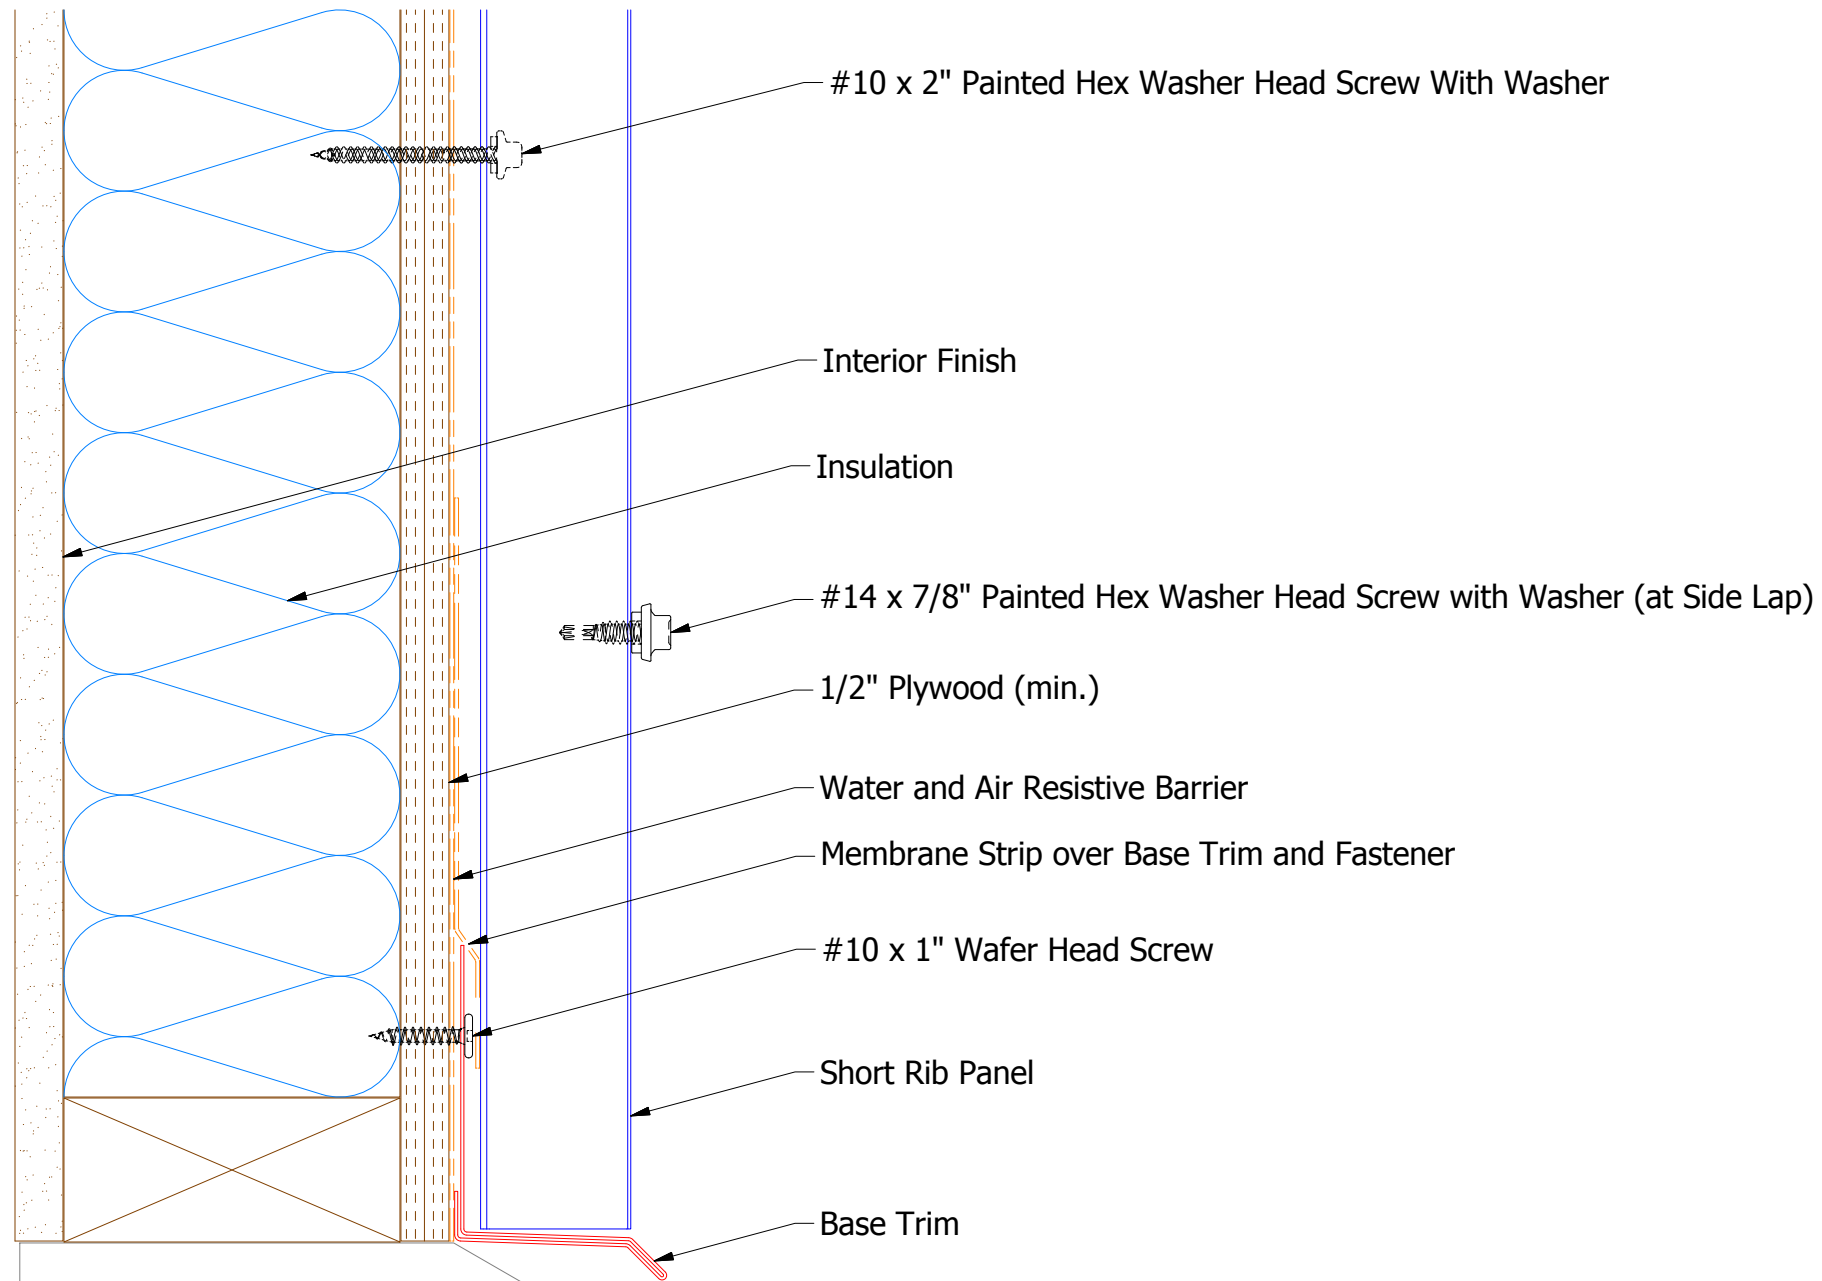

Vertical Panel

BWA661 - Base Trim

ATAS INTERNATIONAL, INC
 Allentown PA
 610-395-8445
 Mesa AZ
 480-558-7210

TITLE **Belvedere Short Rib Base Detail**

REV. NO.	DATE	DESCRIPTION OF REVISION	BY	APP	DWG. NO.	DR	KRK	DATE	6/12/2015
						APP	DAS	DATE	7/21/16
						SH. SIZE	B	SCALE	X:X