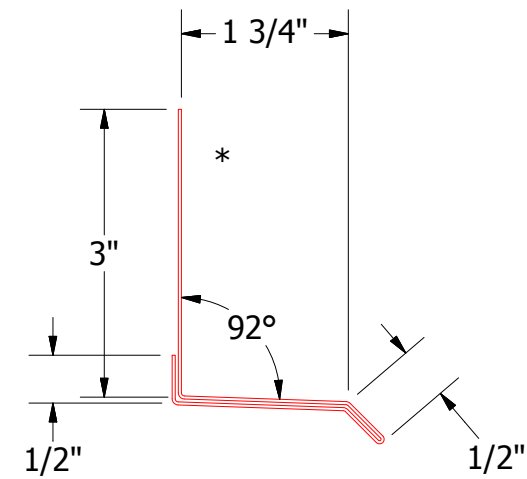

Vertical Panel

BWA661 - Base Trim

ATAS INTERNATIONAL, INC
 Allentown PA
 610-395-8445
 Mesa AZ
 480-558-7210

TITLE **Belvedere Short Rib Base Detail**

REV. NO.	DATE	DESCRIPTION OF REVISION	BY	APP	DWG. NO.	DR	KRK	DATE	6/12/2015
						APP	DAS	DATE	7/21/16
						SH. SIZE	B	SCALE	X:X