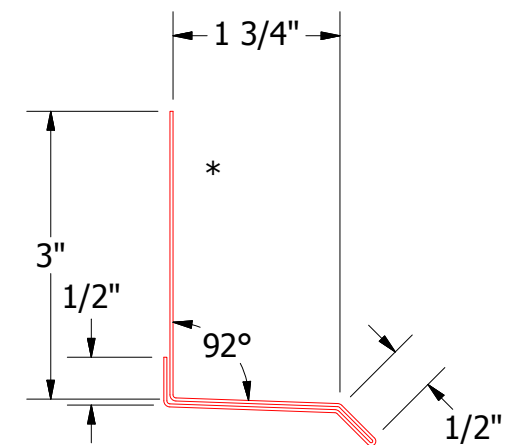

Horizontal Panel

BWA661 - Base Trim

ATAS INTERNATIONAL, INC
 Allentown PA
 610-395-8445
 Mesa AZ
 480-558-7210

TITLE			
Belvedere Short Rib Base Detail			
DWG. NO.	DR	KRK	DATE 6/12/2015
	APP	DAS	DATE 7/21/16
MATERIAL	SH. SIZE	B	SCALE X:X