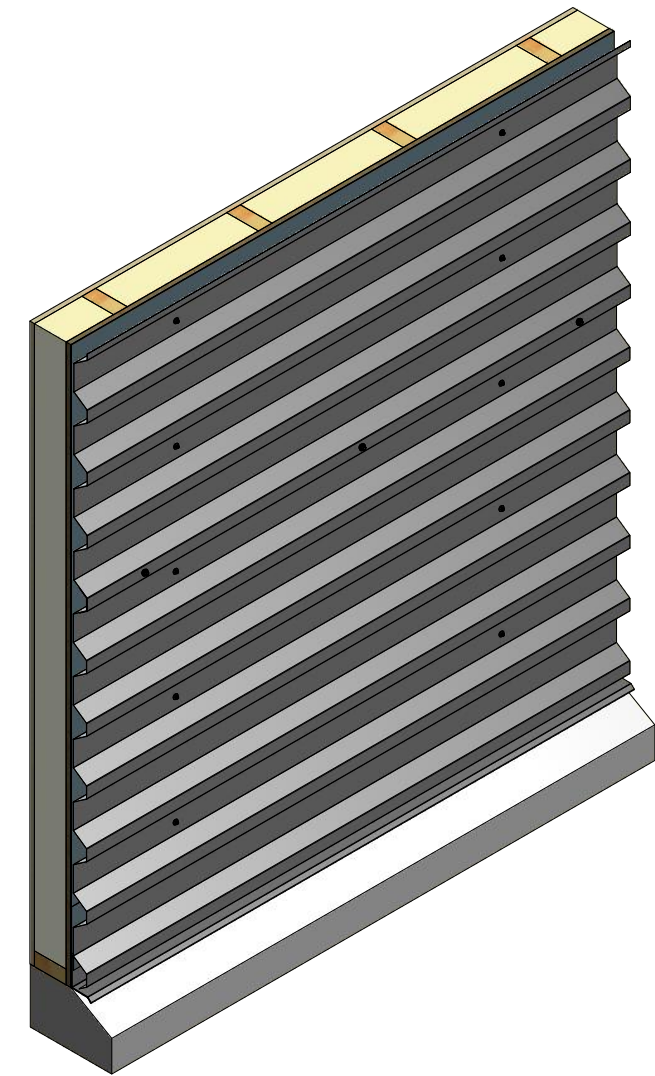

Horizontal Panel

BWA661 - Base Trim

ATAS INTERNATIONAL, INC
 Allentown PA
 610-395-8445
 Mesa AZ
 480-558-7210

TITLE			
Belvedere Short Rib Base Detail			
DWG. NO.	DR	KRK	DATE 6/12/2015
	APP	DAS	DATE 7/21/16
MATERIAL	SH. SIZE	B	SCALE X:X