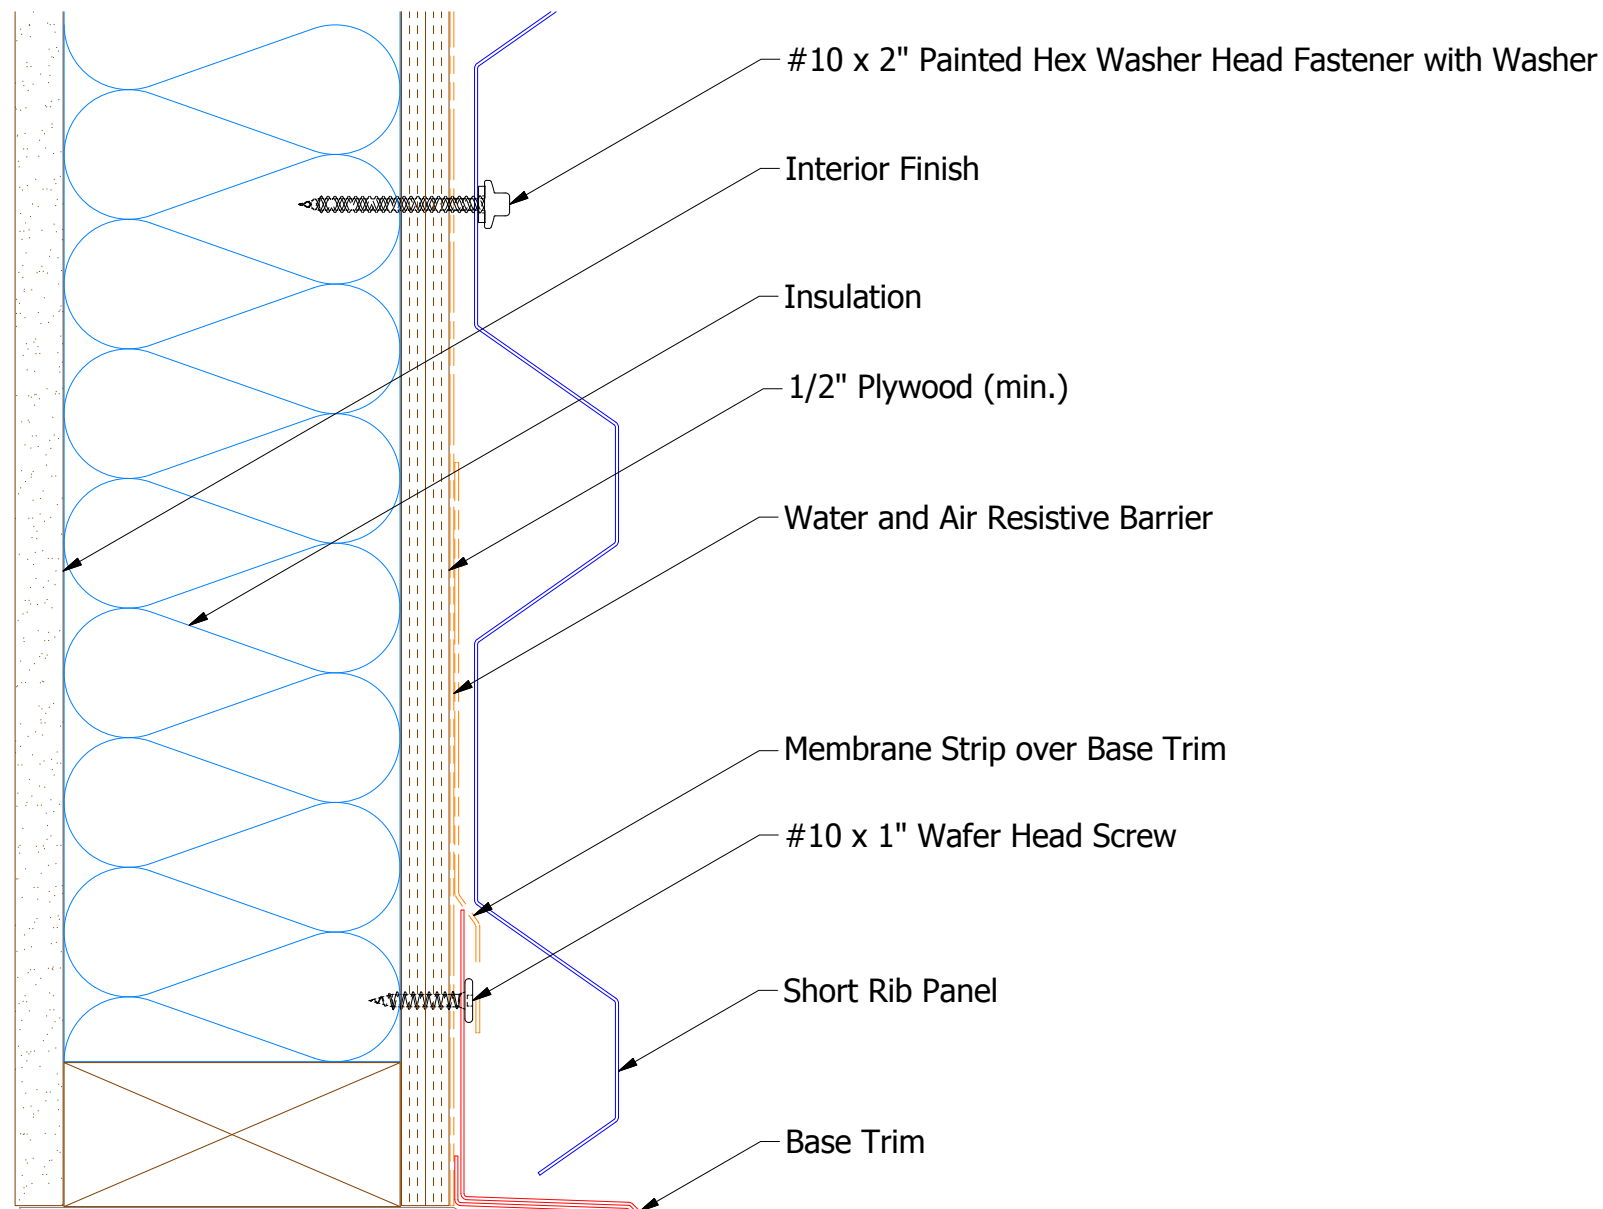

Horizontal Panel

BWA661 - Base Trim

ATAS INTERNATIONAL, INC
 Allentown PA
 610-395-8445
 Mesa AZ
 480-558-7210

TITLE			
Belvedere Short Rib Base Detail			
DWG. NO.	DR	KRK	DATE 6/12/2015
	APP	DAS	DATE 7/21/16
MATERIAL	SH. SIZE	B	SCALE X:X