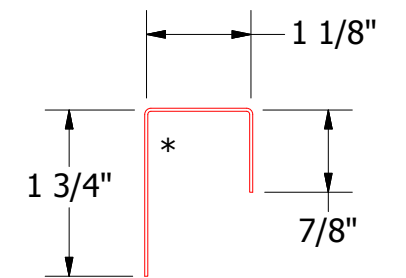

Vertical Panel

BCA670 - Window Sill Trim

BCA270 - J Closure

ATAS ATAS INTERNATIONAL, INC
 Allentown PA
 610-395-8445
 Mesa AZ
 480-558-7210

TITLE Belvedere Corrugated Window Sill Detail			
DWG. NO.	DR KRK	DATE 5/11/2015	
MATERIAL	APP DAS	DATE 7/29/16	
REV. NO.	DATE	DESCRIPTION OF REVISION	BY APP
			SH. SIZE B
			SCALE X:X