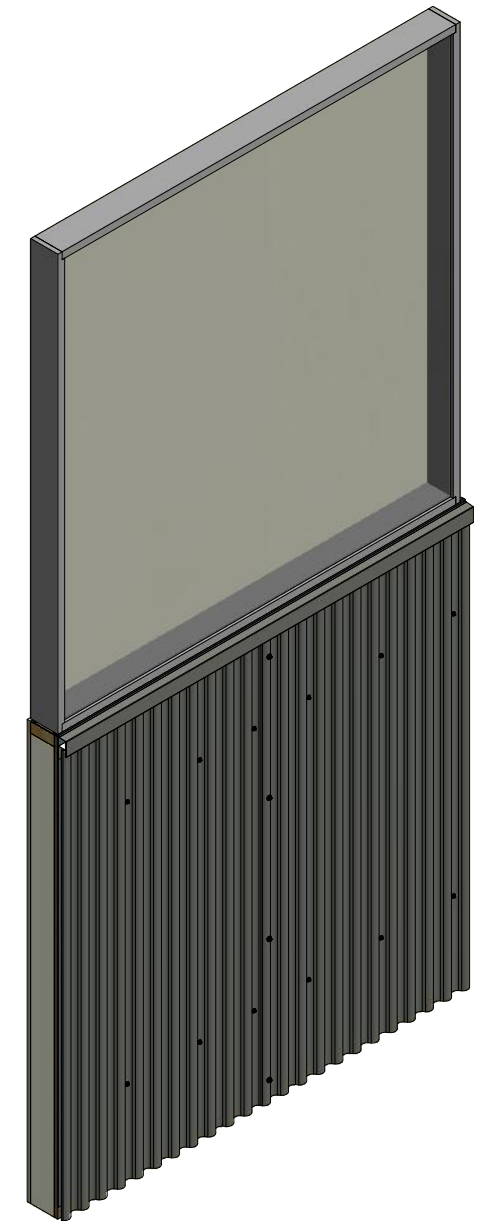

Vertical Panel

BCA670 - Window Sill Trim

BCA270 - J Closure

ATAS ATAS INTERNATIONAL, INC
 Allentown PA
 610-395-8445
 Mesa AZ
 480-558-7210

TITLE Belvedere Corrugated Window Sill Detail			
DWG. NO.	DR KRK	DATE 5/11/2015	
MATERIAL	APP DAS	DATE 7/29/16	
REV. NO.	DATE	DESCRIPTION OF REVISION	BY APP
			SH. SIZE B
			SCALE X:X