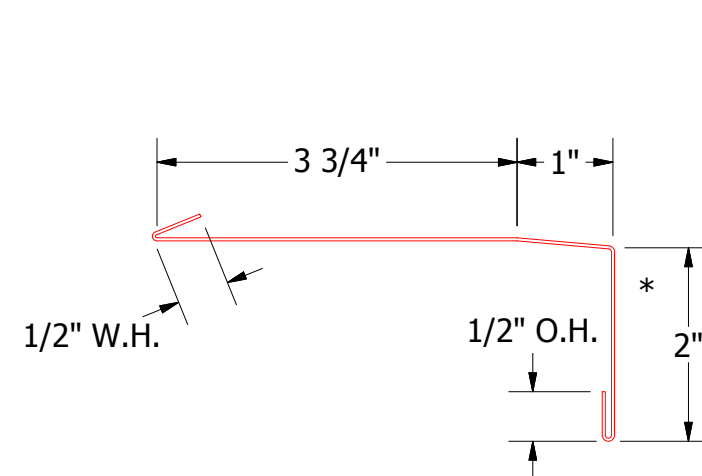

Vertical Panel

BCA670 - Window Sill Trim

BCA270 - J Closure

ATAS ATAS INTERNATIONAL, INC
 Allentown PA
 610-395-8445
 Mesa AZ
 480-558-7210

TITLE Belvedere Corrugated Window Sill Detail			
DWG. NO.	DR KRK	DATE 5/11/2015	
MATERIAL	APP DAS	DATE 7/29/16	
REV. NO.	DATE	DESCRIPTION OF REVISION	BY APP
			SH. SIZE B
			SCALE X:X