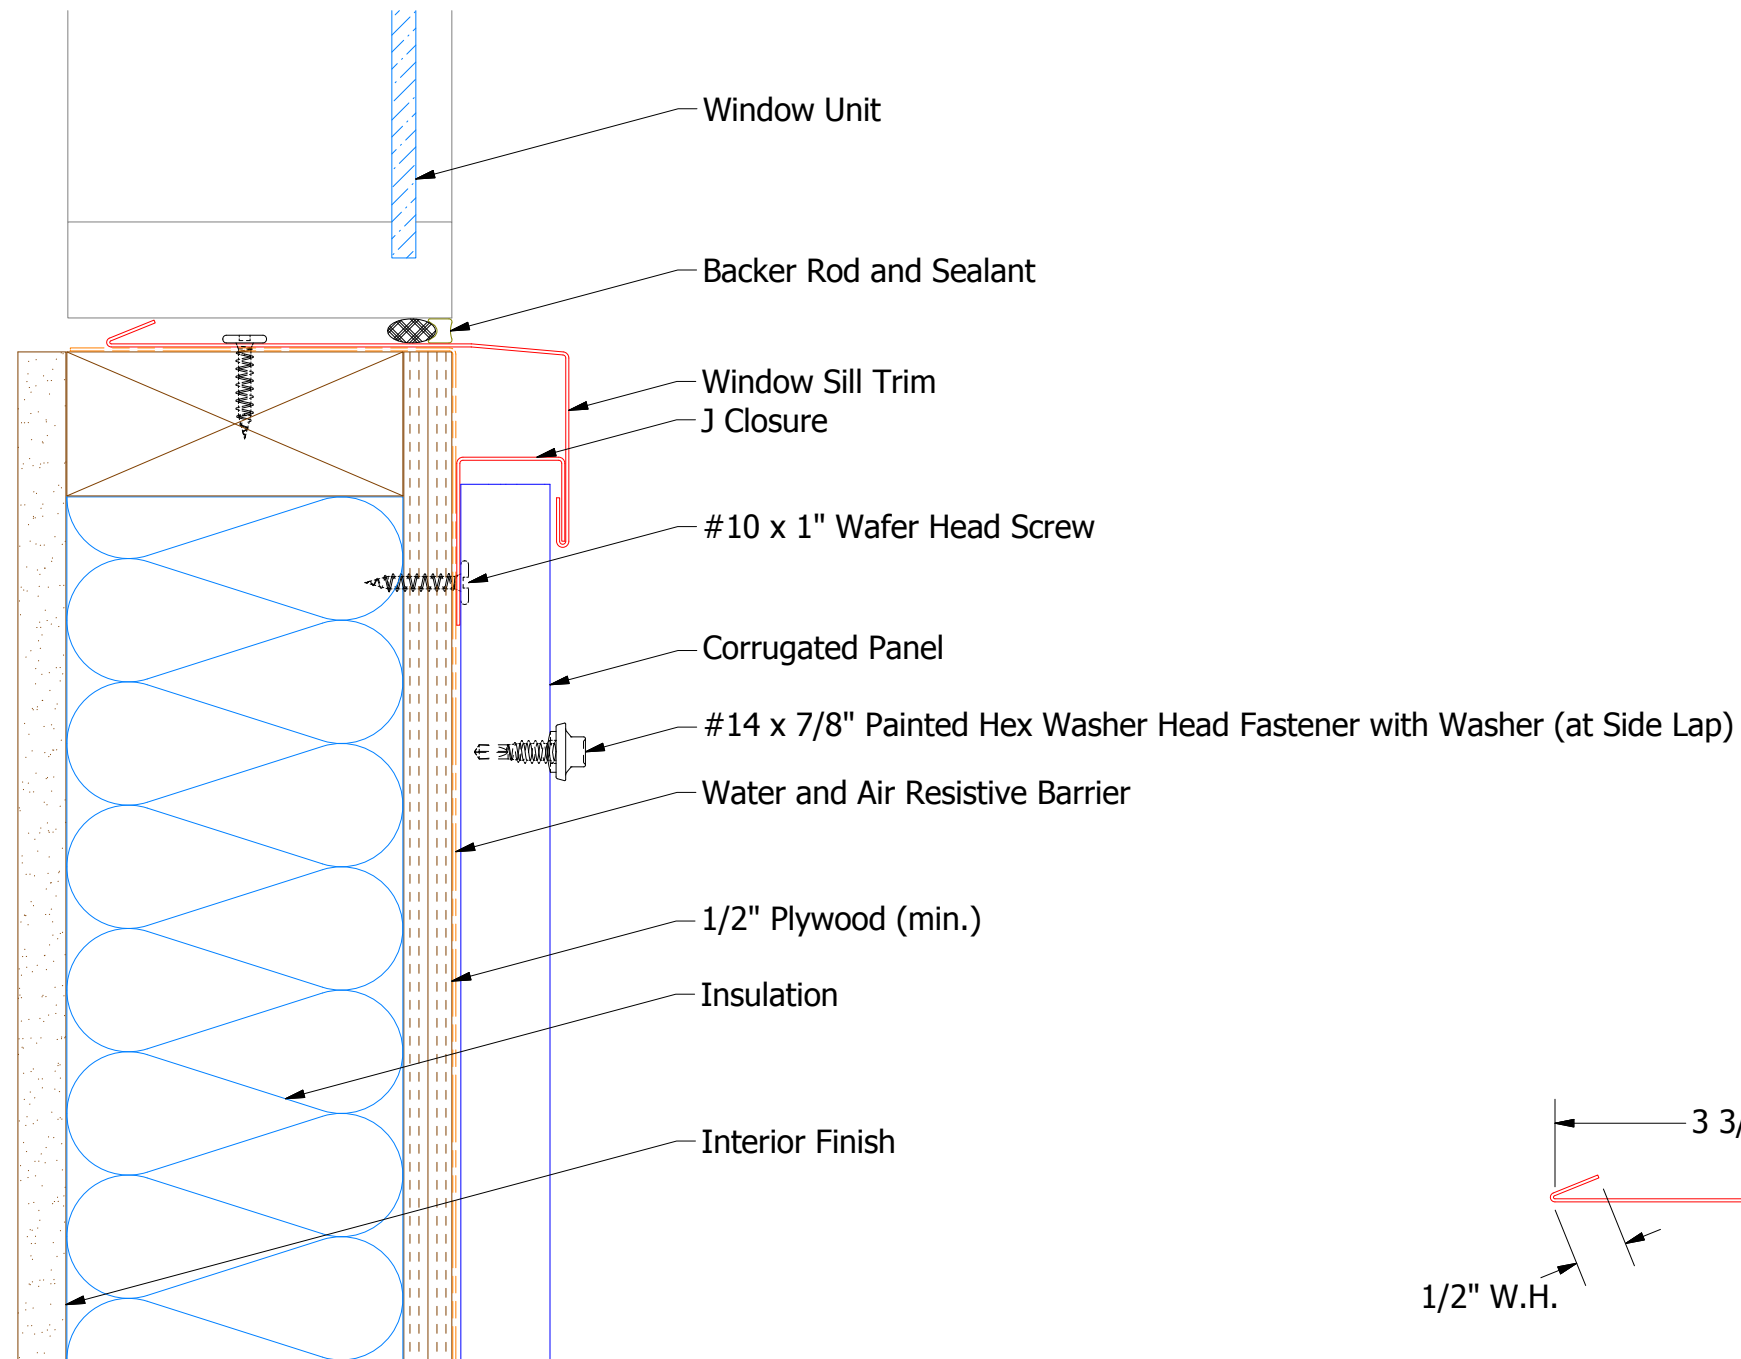

Vertical Panel

BCA670 - Window Sill Trim

BCA270 - J Closure

ATAS ATAS INTERNATIONAL, INC
 Allentown PA
 610-395-8445
 Mesa AZ
 480-558-7210

TITLE Belvedere Corrugated Window Sill Detail			
DWG. NO.	DR KRK	DATE 5/11/2015	
MATERIAL	APP DAS	DATE 7/29/16	
REV. NO.	DATE	DESCRIPTION OF REVISION	BY APP
			SH. SIZE B
			SCALE X:X