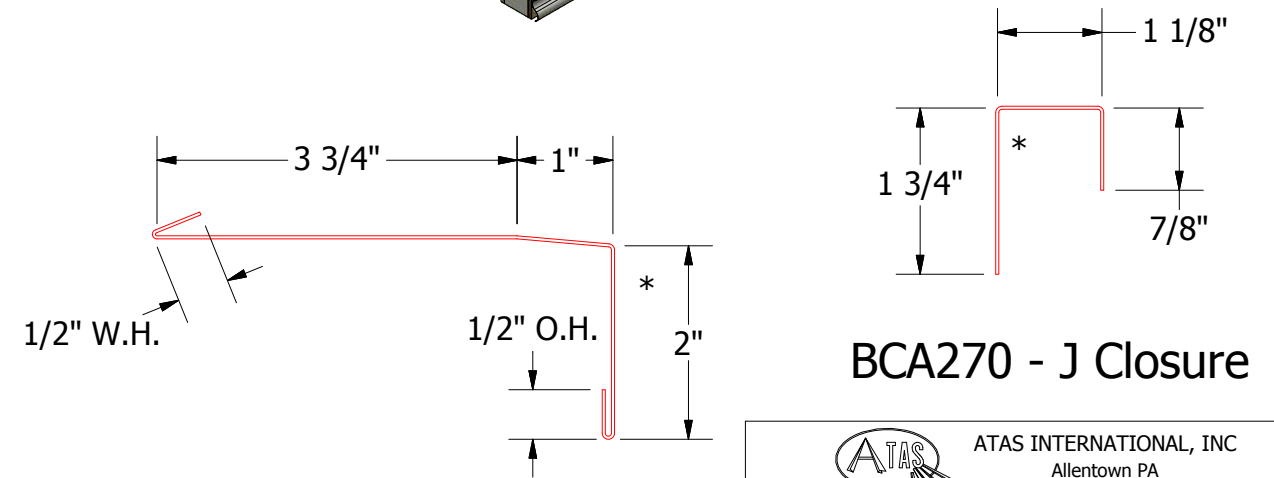

Horizontal Panel

ATAS ATAS INTERNATIONAL, INC
 Allentown PA
 610-395-8445
 Mesa AZ
 480-558-7210

BCA670 - Window Sill Trim

BCA270 - J Closure

TITLE Belvedere Corrugated Window Sill Detail			
DWG. NO.	DR KRK	DATE 5/11/2015	
MATERIAL	APP DAS	DATE 7/29/16	
REV. NO.	DATE	DESCRIPTION OF REVISION	BY APP SH. SIZE B SCALE X:X