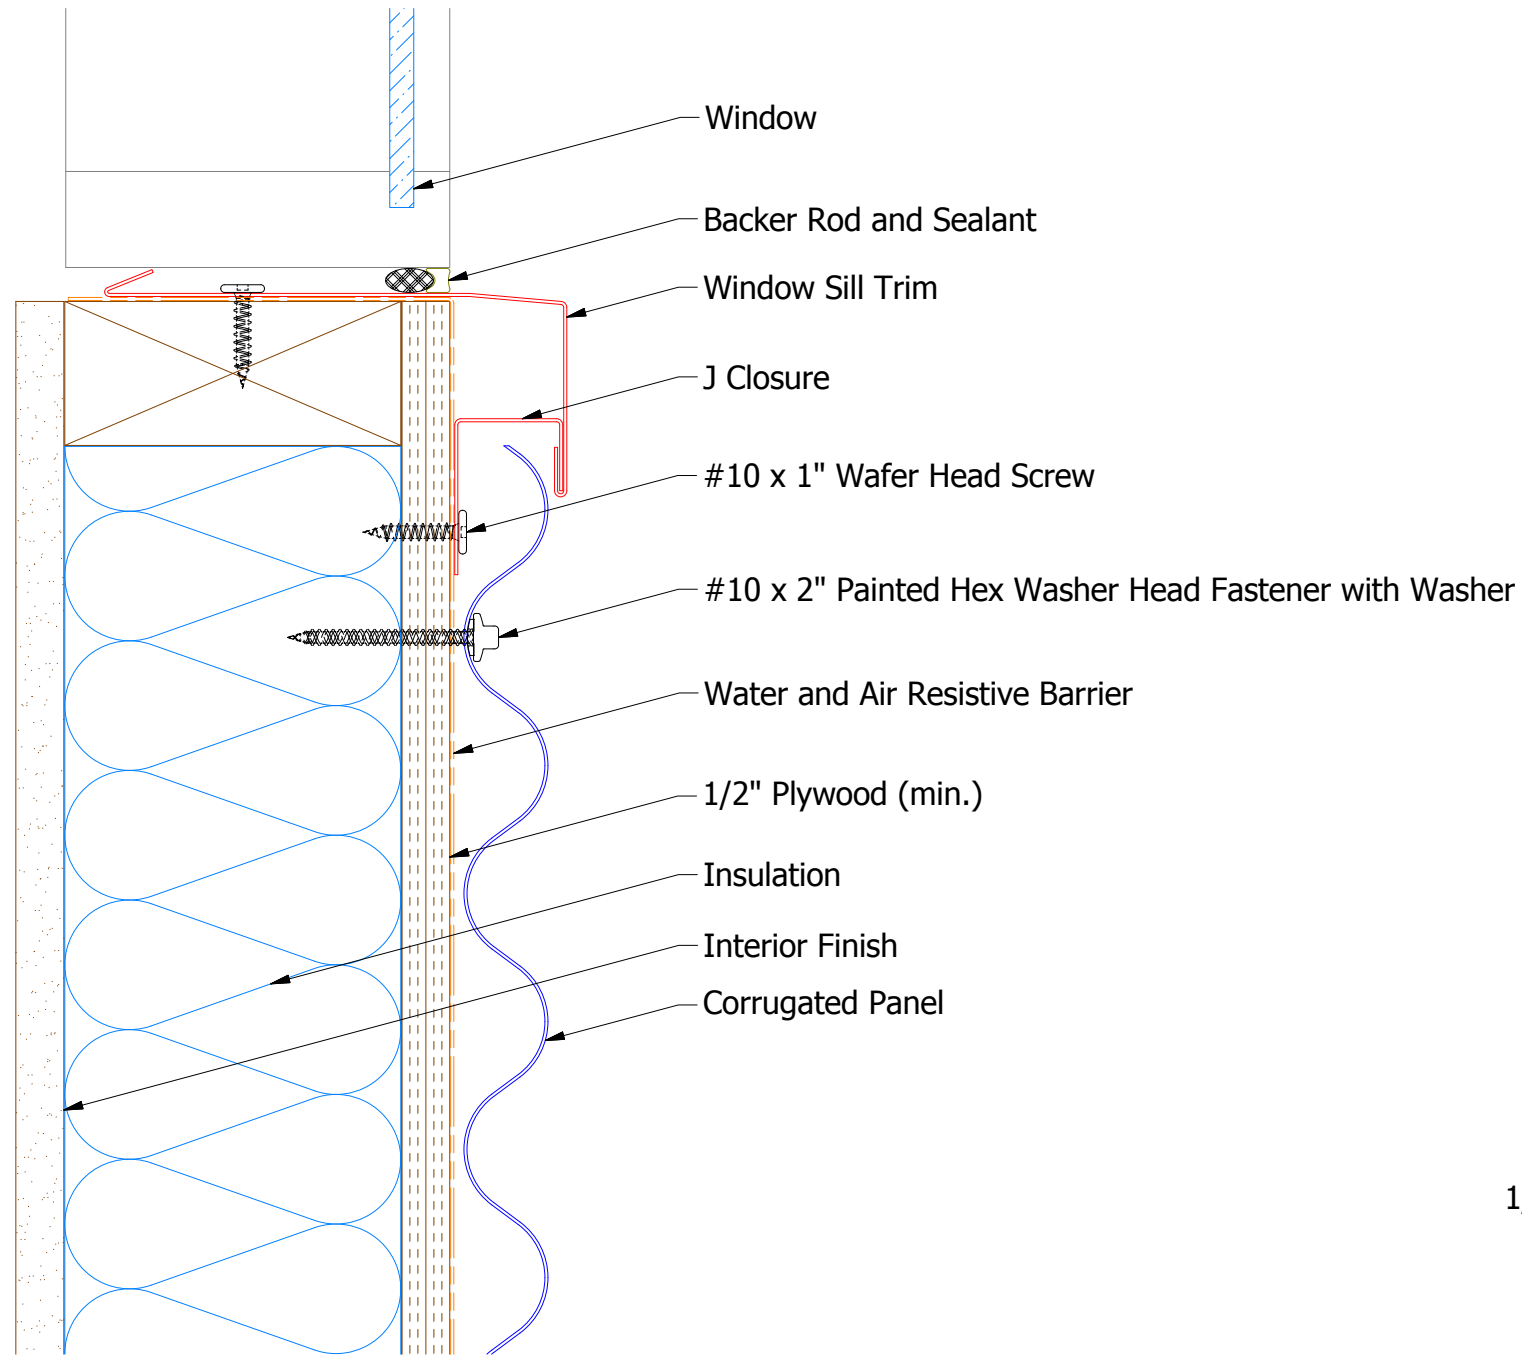

Horizontal Panel

ATAS ATAS INTERNATIONAL, INC
 Allentown PA
 610-395-8445
 Mesa AZ
 480-558-7210

BCA670 - Window Sill Trim

BCA270 - J Closure

TITLE Belvedere Corrugated Window Sill Detail			
DWG. NO.	DR KRK	DATE 5/11/2015	
MATERIAL	APP DAS	DATE 7/29/16	
REV. NO.	DATE	DESCRIPTION OF REVISION	BY APP SH. SIZE B SCALE X:X