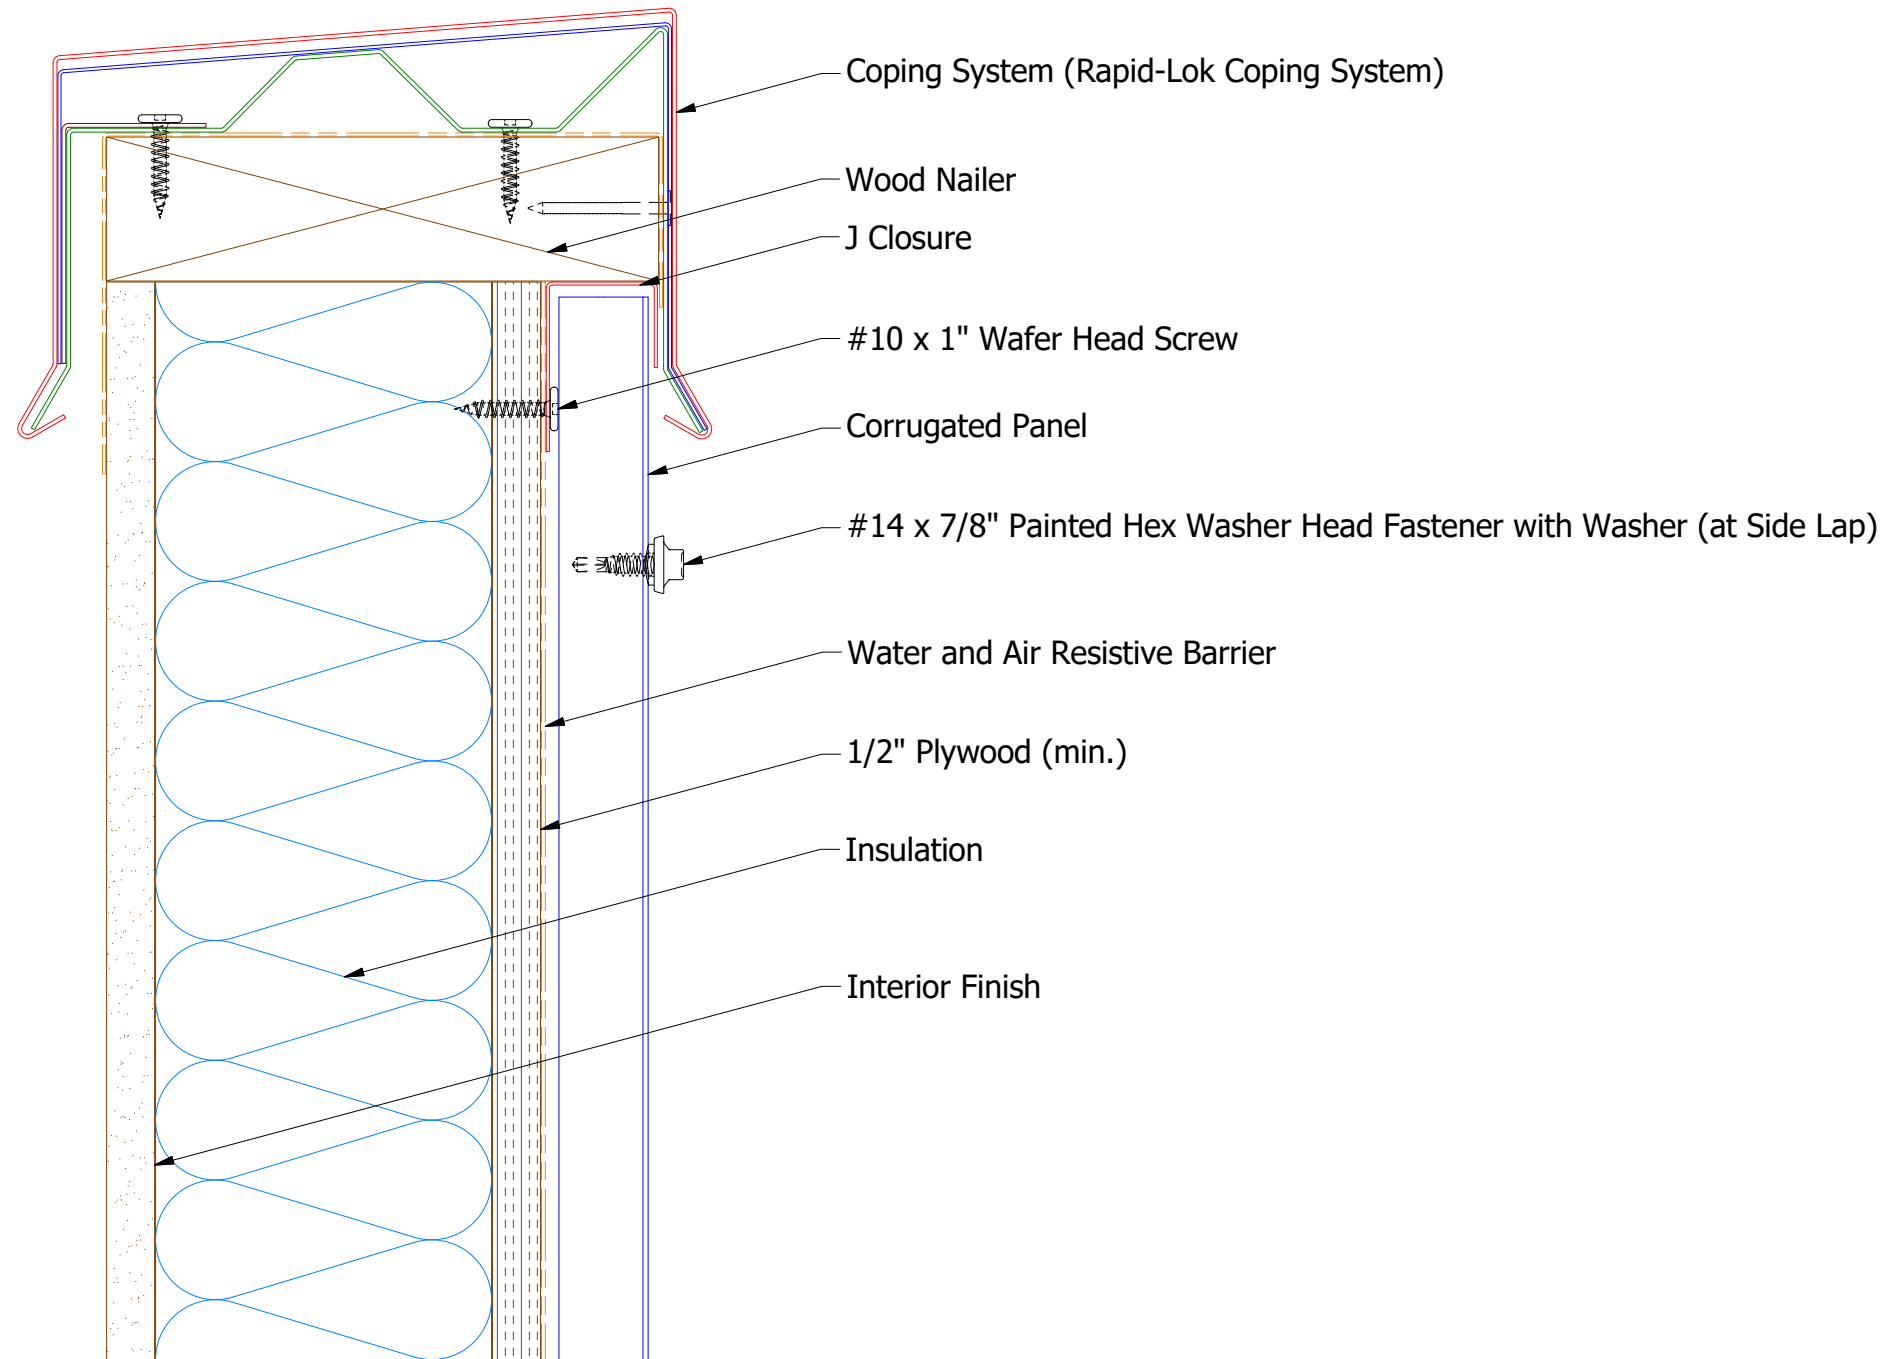

# Vertical Panel

BCA270 - J Closure

**ATAS INTERNATIONAL, INC**  
 Allentown PA  
 610-395-8445  
 Mesa AZ  
 480-558-7210

TITLE		Belvedere Corrugated Top of Wall Detail	
DWG. NO.	DR	KRK	DATE 5/8/2015
	APP	DAS	DATE 7/29/16
MATERIAL	SH. SIZE	B	SCALE X:X

REV. NO.	DATE	DESCRIPTION OF REVISION	BY	APP