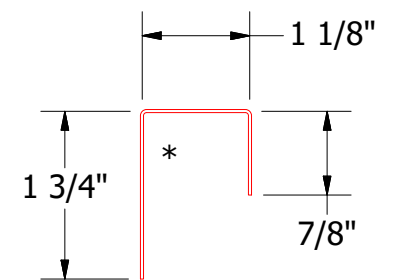

# Vertical Panel

BCA270 - J Closure

**ATAS INTERNATIONAL, INC**  
 Allentown PA  
 610-395-8445  
 Mesa AZ  
 480-558-7210

TITLE		Belvedere Corrugated Top of Wall Detail	
DWG. NO.	DR	KRK	DATE 5/8/2015
	APP	DAS	DATE 7/29/16
MATERIAL	SH. SIZE	B	SCALE X:X