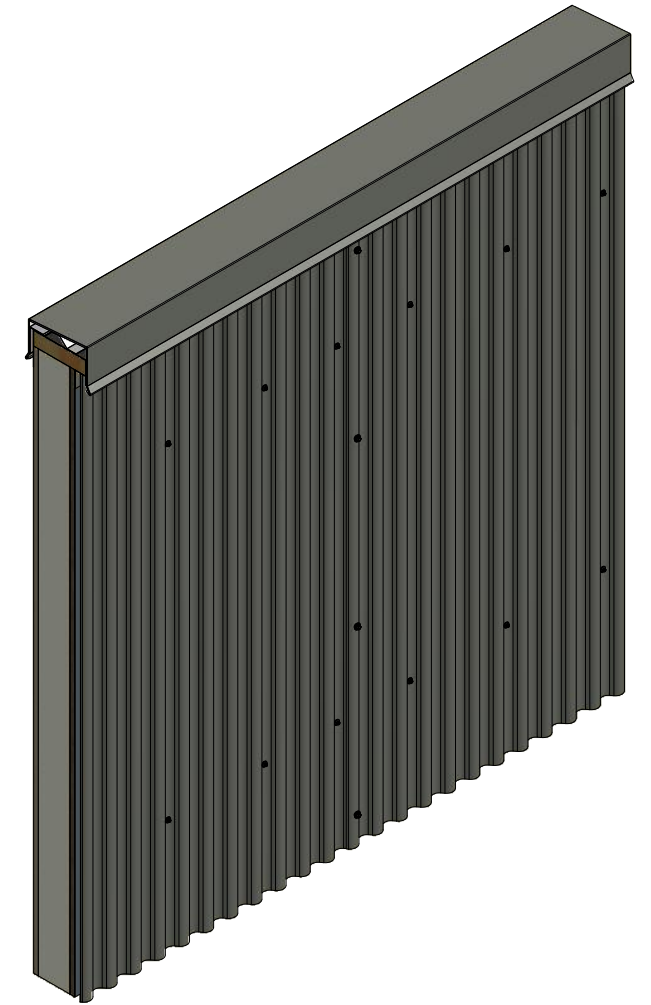

# Vertical Panel

BCA270 - J Closure

**ATAS INTERNATIONAL, INC**  
 Allentown PA  
 610-395-8445  
 Mesa AZ  
 480-558-7210

TITLE		Belvedere Corrugated Top of Wall Detail	
DWG. NO.	DR	KRK	DATE 5/8/2015
	APP	DAS	DATE 7/29/16
MATERIAL	SH. SIZE	B	SCALE X:X