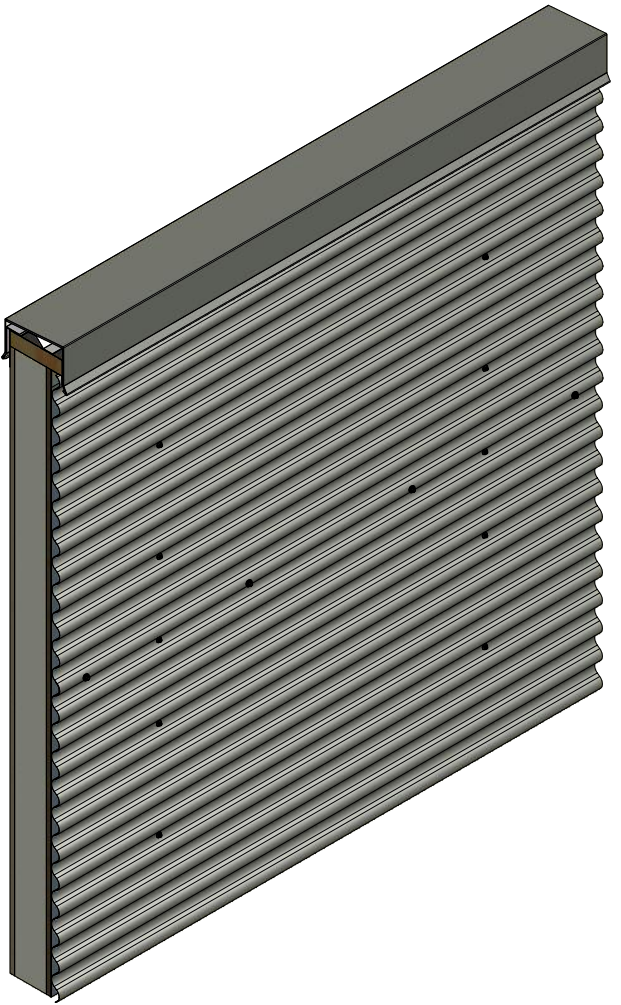

Horizontal Panel

BCA270 - J Closure

ATAS INTERNATIONAL, INC
 Allentown PA
 610-395-8445
 Mesa AZ
 480-558-7210

TITLE				Belvedere Corrugated Top of Wall Detail			
DWG. NO.		DR		DATE		DATE	
		KRK		5/8/2015			
MATERIAL		APP		DATE		DATE	
		DAS		7/29/16			
REV. NO.	DATE	DESCRIPTION OF REVISION	BY	APP	SH. SIZE	SCALE	
					B	X:X	