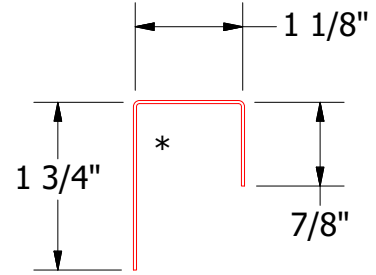

Horizontal Panel

BCA270 - J Closure

ATAS INTERNATIONAL, INC
 Allentown PA
 610-395-8445
 Mesa AZ
 480-558-7210

TITLE				Belvedere Corrugated Top of Wall Detail			
DWG. NO.		DR		DATE		DATE	
		KRK		5/8/2015			
MATERIAL		APP		DATE		DATE	
		DAS		7/29/16			
REV. NO.	DATE	DESCRIPTION OF REVISION	BY	APP	SH. SIZE	SCALE	
					B	X:X	