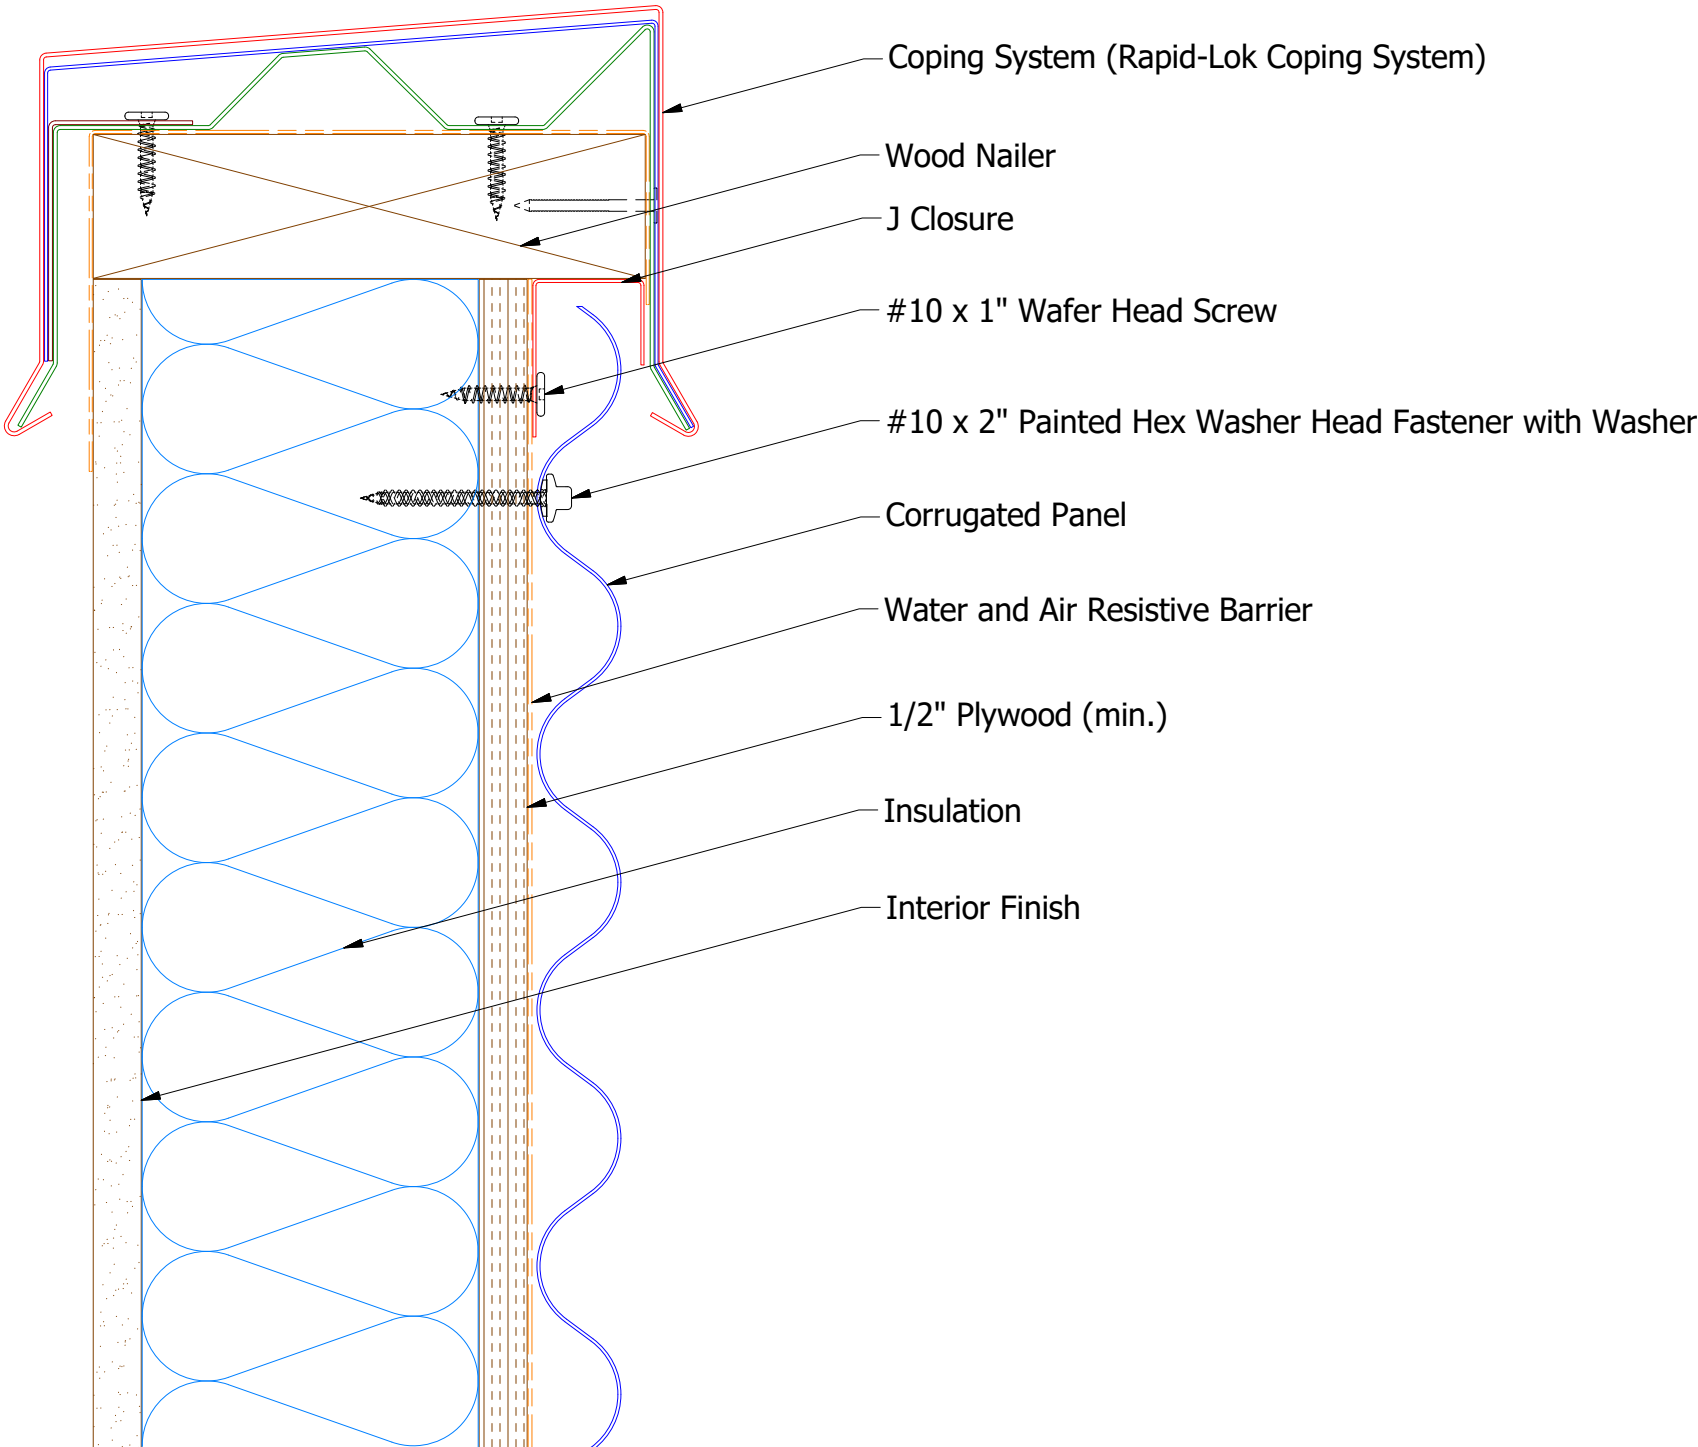

Horizontal Panel

BCA270 - J Closure

ATAS INTERNATIONAL, INC
 Allentown PA
 610-395-8445
 Mesa AZ
 480-558-7210

TITLE				Belvedere Corrugated Top of Wall Detail			
DWG. NO.		DR		DATE		DATE	
		KRK		5/8/2015			
MATERIAL		APP		DATE		DATE	
		DAS		7/29/16			
REV. NO.	DATE	DESCRIPTION OF REVISION	BY	APP	SH. SIZE	SCALE	
					B	X:X	