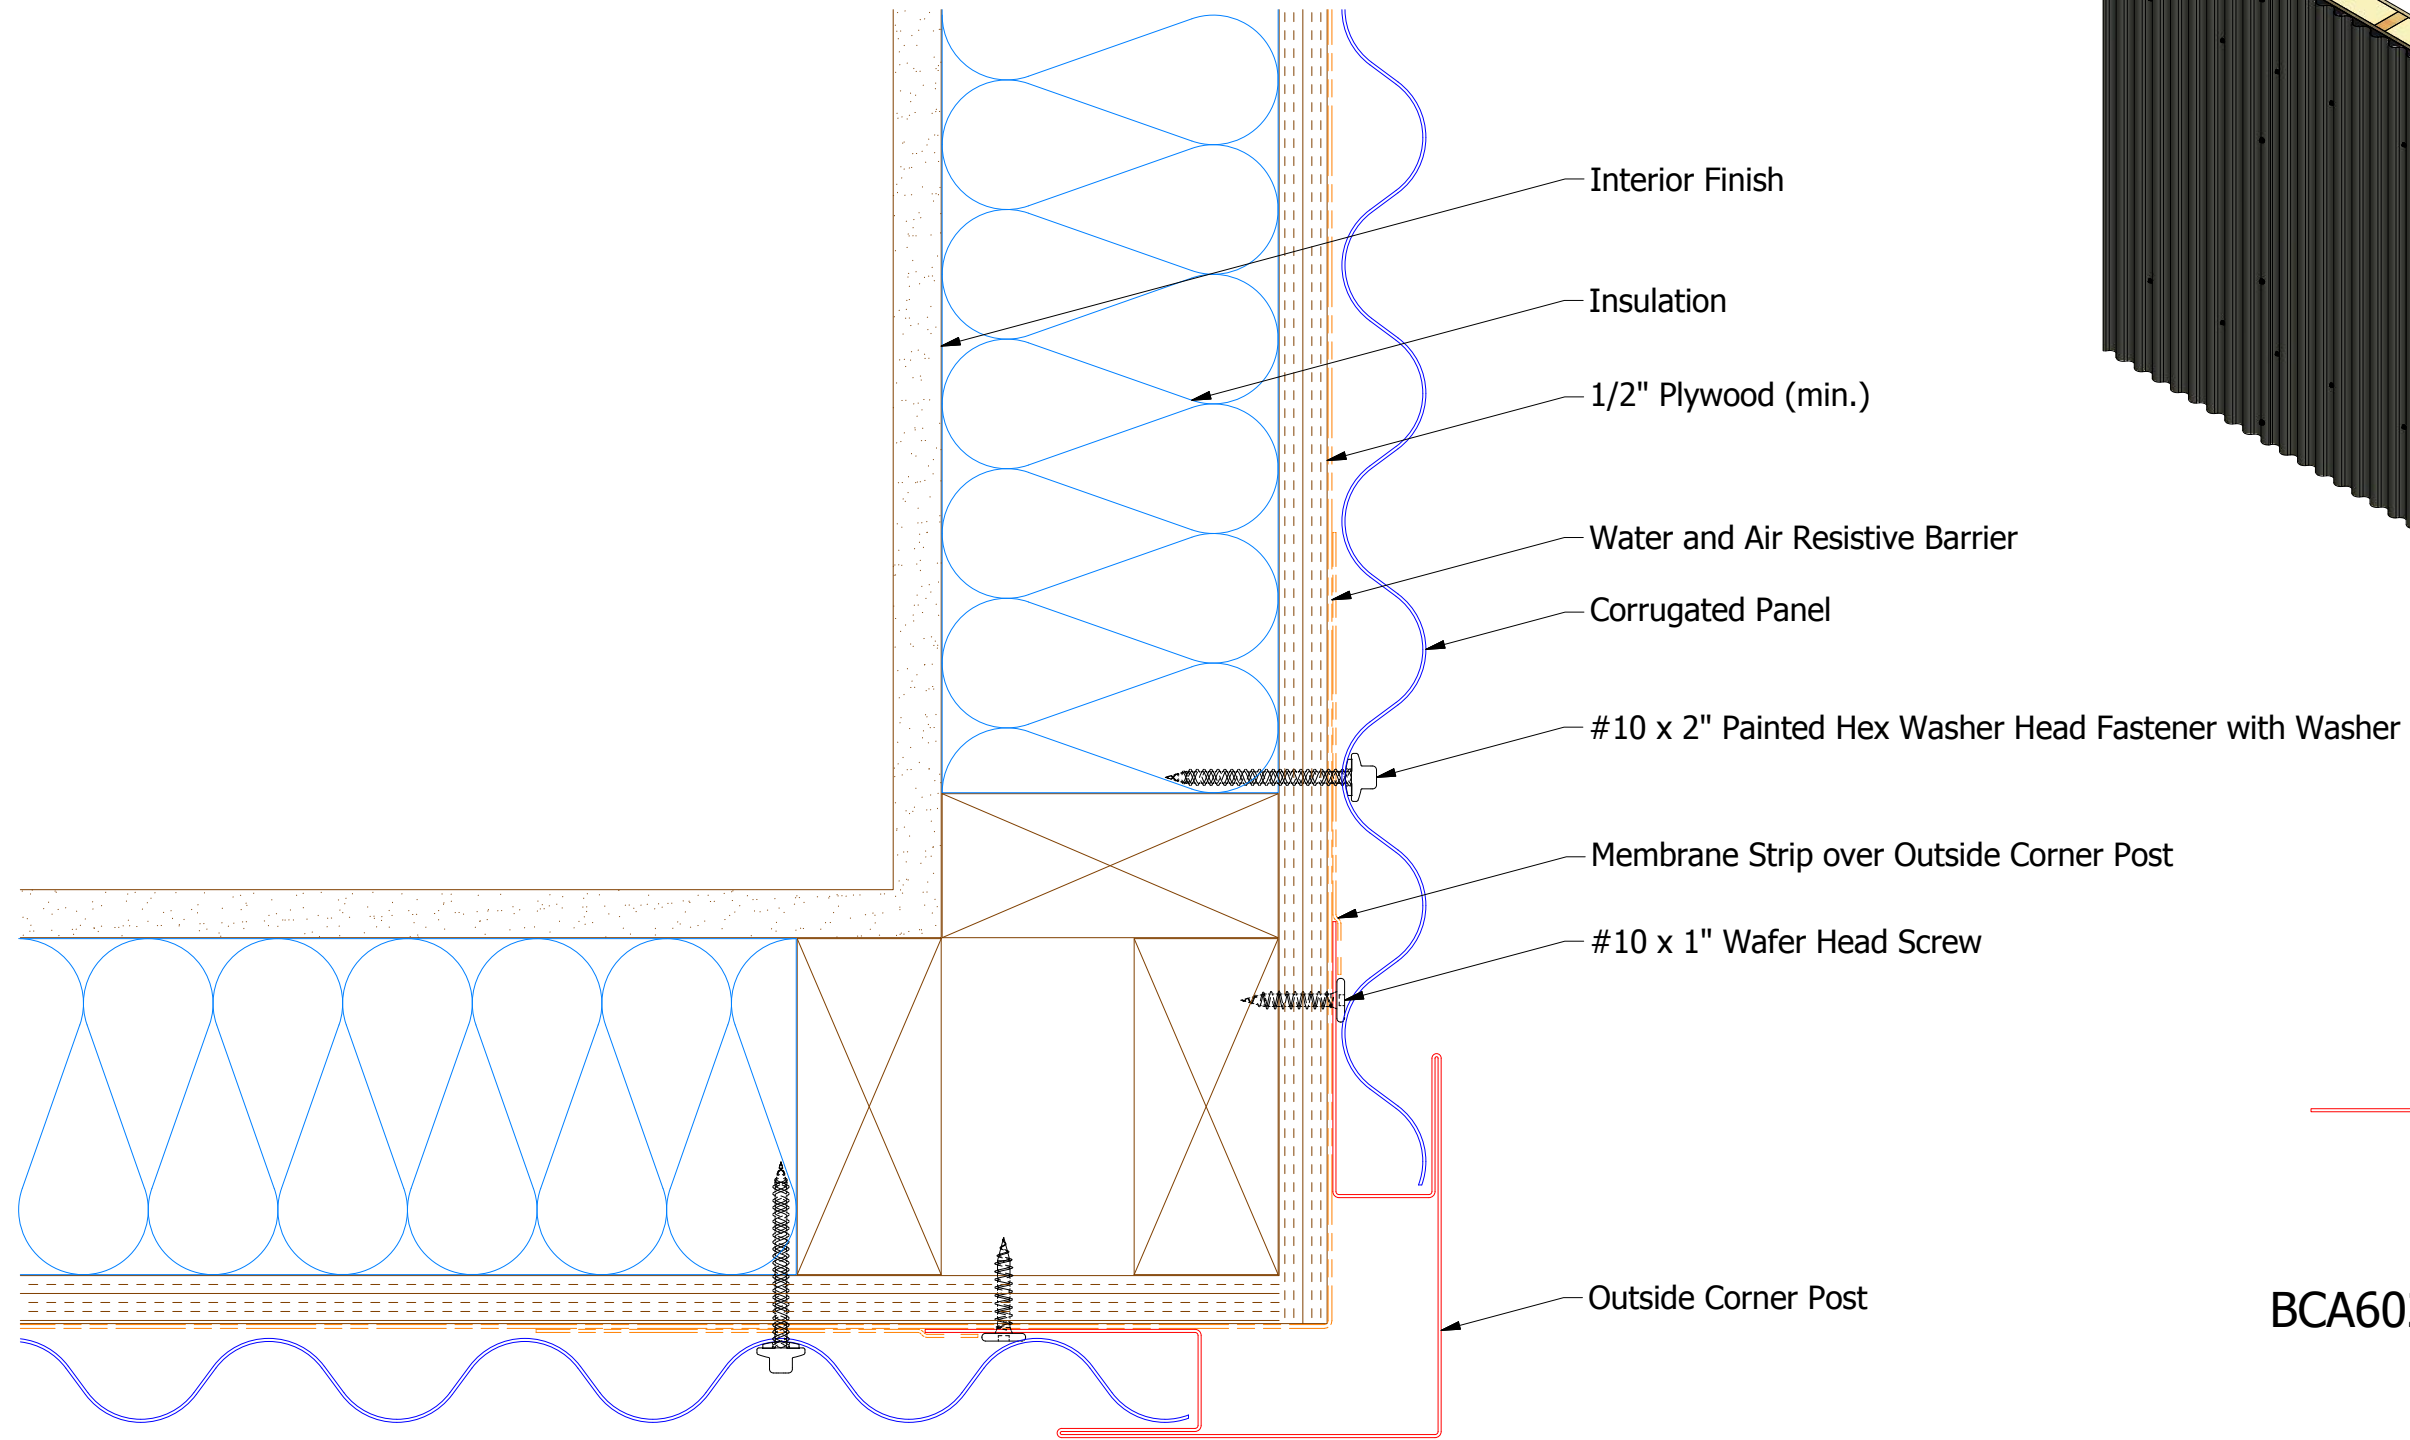

Vertical Panel

BCA602-Outside Corner Post

ATAS INTERNATIONAL, INC
 Allentown PA
 610-395-8445
 Mesa AZ
 480-558-7210

TITLE
Belvedere Corrugated Outside Corner Detail

REV. NO.	DATE	DESCRIPTION OF REVISION	BY	APP	DWG. NO.	DR	KRK	DATE	5/11/2015
						APP	DAS	DATE	7/29/16
						SH. SIZE	B	SCALE	X:X