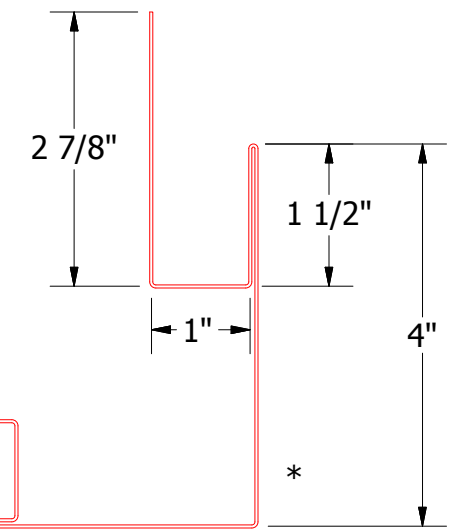

Vertical Panel

BCA602-Outside Corner Post

ATAS INTERNATIONAL, INC
 Allentown PA
 610-395-8445
 Mesa AZ
 480-558-7210

TITLE
Belvedere Corrugated Outside Corner Detail

REV. NO.	DATE	DESCRIPTION OF REVISION	BY	APP	DWG. NO.	DR	KRK	DATE	5/11/2015
						APP	DAS	DATE	7/29/16
						SH. SIZE	B	SCALE	X:X