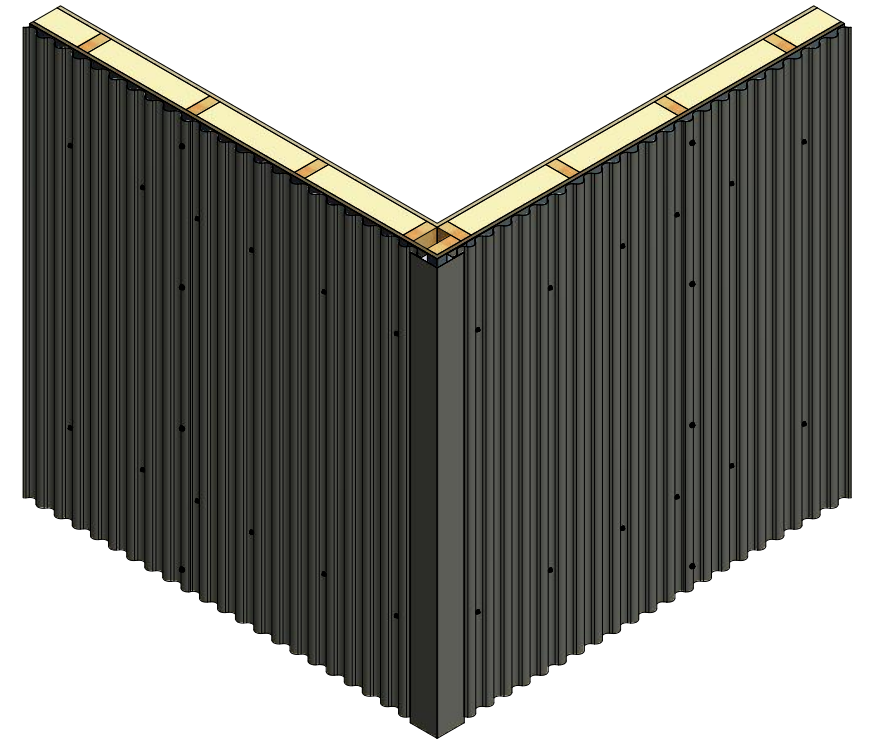

Vertical Panel

BCA602-Outside Corner Post

ATAS INTERNATIONAL, INC
 Allentown PA
 610-395-8445
 Mesa AZ
 480-558-7210

TITLE
Belvedere Corrugated Outside Corner Detail

REV. NO.	DATE	DESCRIPTION OF REVISION	BY	APP	DWG. NO.	DR	KRK	DATE	5/11/2015
						APP	DAS	DATE	7/29/16
						SH. SIZE	B	SCALE	X:X