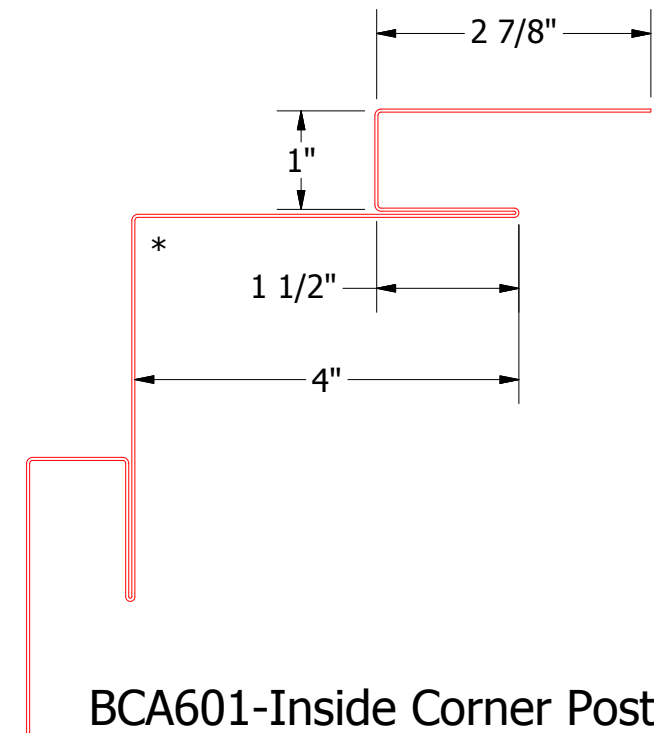

# Vertical Panel

**ATAS INTERNATIONAL, INC**  
 Allentown PA  
 610-395-8445  
 Mesa AZ  
 480-558-7210

**TITLE**  
**Belvedere Corrugated Inside Corner Detail**

REV. NO.	DATE	DESCRIPTION OF REVISION	BY	APP	DWG. NO.	DR	KRK	DATE	5/8/2015
						APP	DAS	DATE	7/29/16
						SH. SIZE	B	SCALE	X:X