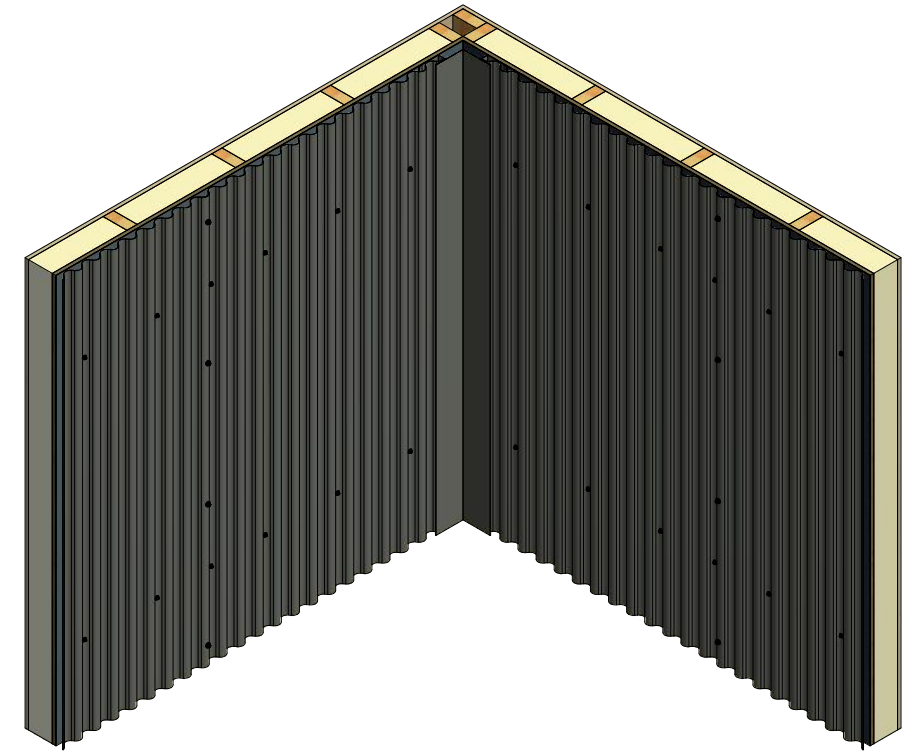

# Vertical Panel

**ATAS INTERNATIONAL, INC**  
 Allentown PA  
 610-395-8445  
 Mesa AZ  
 480-558-7210

**TITLE**  
**Belvedere Corrugated Inside Corner Detail**

REV. NO.	DATE	DESCRIPTION OF REVISION	BY	APP	DWG. NO.	DR	KRK	DATE	5/8/2015
						APP	DAS	DATE	7/29/16
						SH. SIZE	B	SCALE	X:X