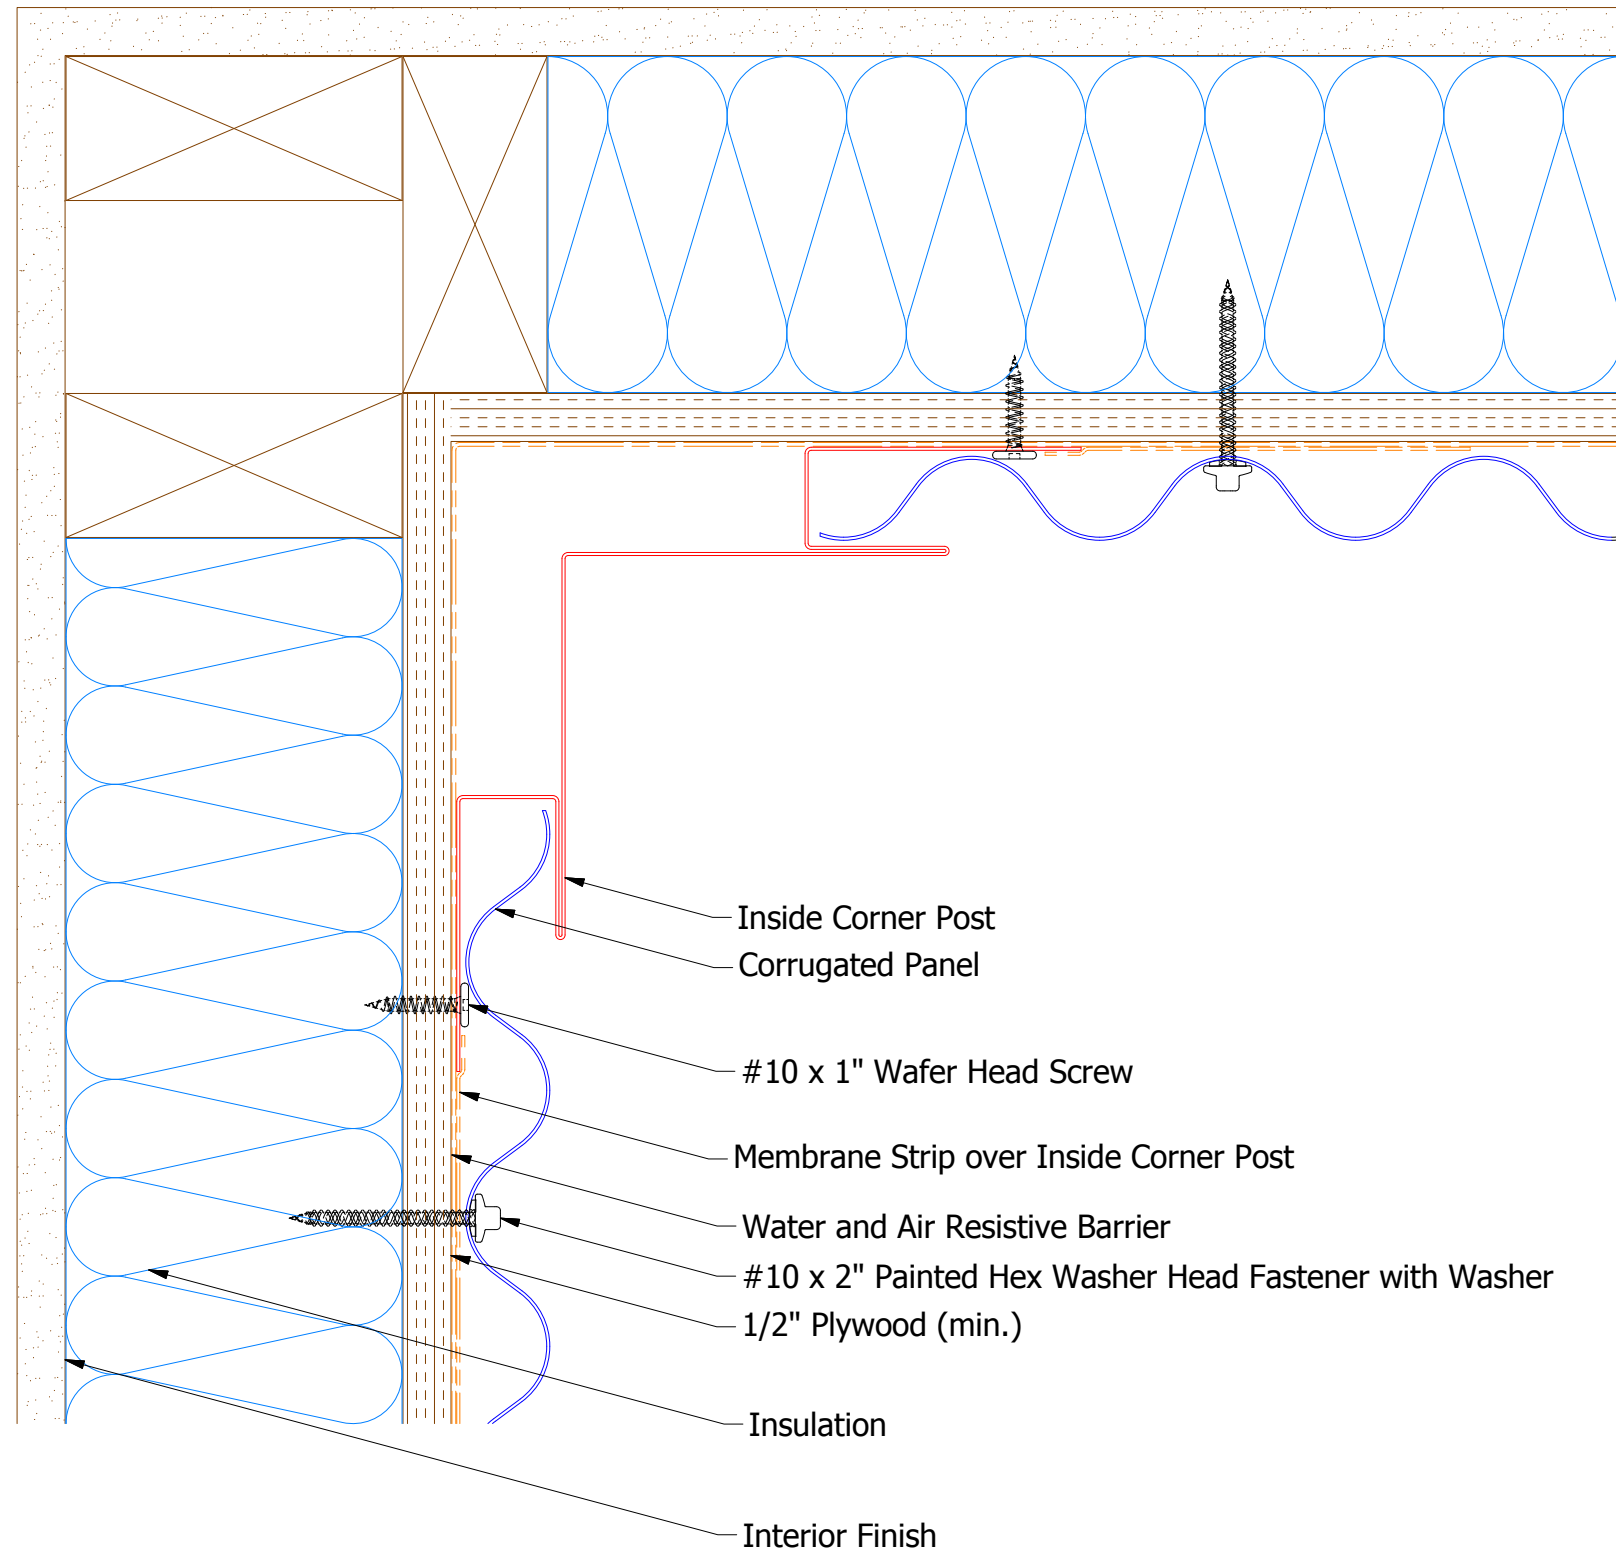

# Vertical Panel

**ATAS INTERNATIONAL, INC**  
 Allentown PA  
 610-395-8445  
 Mesa AZ  
 480-558-7210

**TITLE**  
**Belvedere Corrugated Inside Corner Detail**

REV. NO.	DATE	DESCRIPTION OF REVISION	BY	APP	DWG. NO.	DR	KRK	DATE	5/8/2015
						APP	DAS	DATE	7/29/16
						SH. SIZE	B	SCALE	X:X