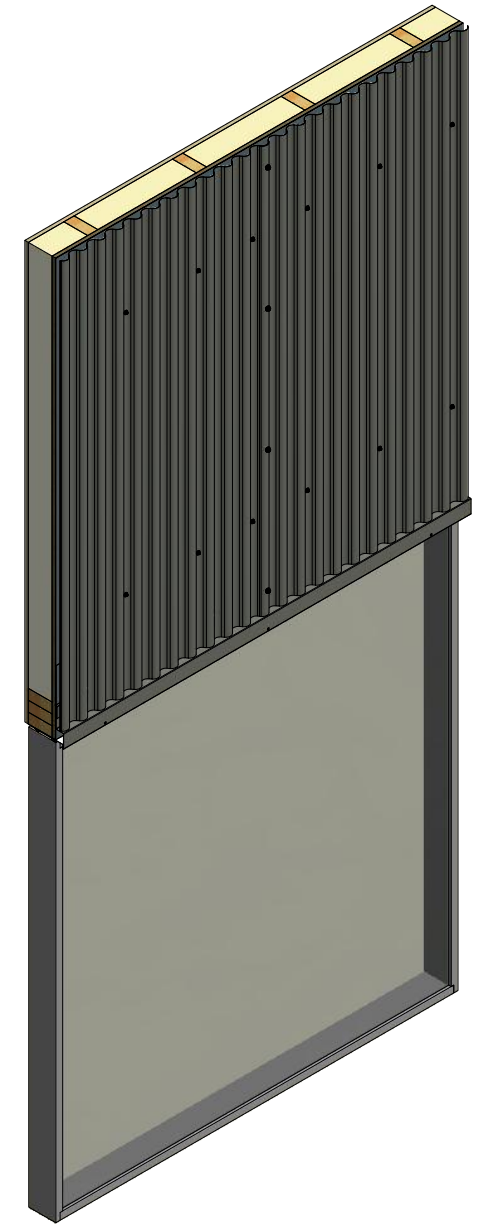

Vertical Panel

BCA550 - Head Trim

BCA690 - Head Angle Trim

ATAS INTERNATIONAL, INC
 Allentown PA
 610-395-8445
 Mesa AZ
 480-558-7210

TITLE Belvedere Corrugated Head Detail

REV. NO.	DATE	DESCRIPTION OF REVISION	BY	APP	DWG. NO.	DR	KRK	DATE	5/8/2015
						APP	DAS	DATE	7/29/16
						SH. SIZE	B	SCALE	X:X