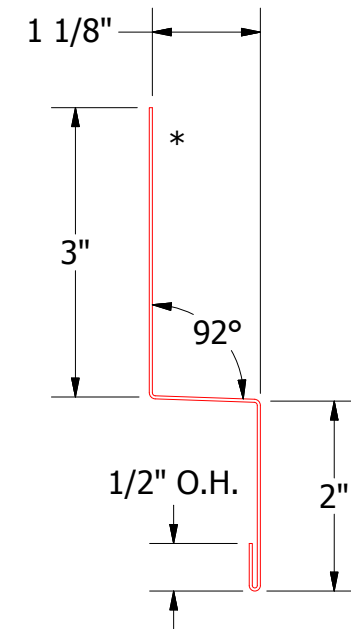

Vertical Panel

BCA550 - Head Trim

BCA690 - Head Angle Trim

ATAS INTERNATIONAL, INC
 Allentown PA
 610-395-8445
 Mesa AZ
 480-558-7210

TITLE Belvedere Corrugated Head Detail

REV. NO.	DATE	DESCRIPTION OF REVISION	BY	APP	DWG. NO.	DR	KRK	DATE	5/8/2015
						APP	DAS	DATE	7/29/16
						SH. SIZE	B	SCALE	X:X