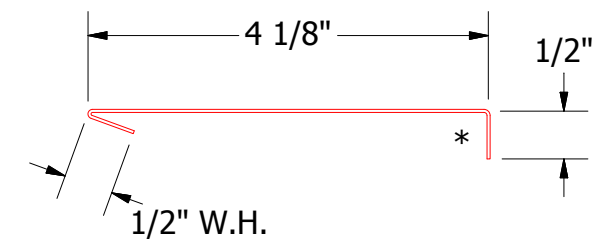

Vertical Panel

BCA550 - Head Trim

BCA690 - Head Angle Trim

ATAS INTERNATIONAL, INC
 Allentown PA
 610-395-8445
 Mesa AZ
 480-558-7210

TITLE Belvedere Corrugated Head Detail

REV. NO.	DATE	DESCRIPTION OF REVISION	BY	APP	DWG. NO.	DR	KRK	DATE	5/8/2015
						APP	DAS	DATE	7/29/16
						SH. SIZE	B	SCALE	X:X