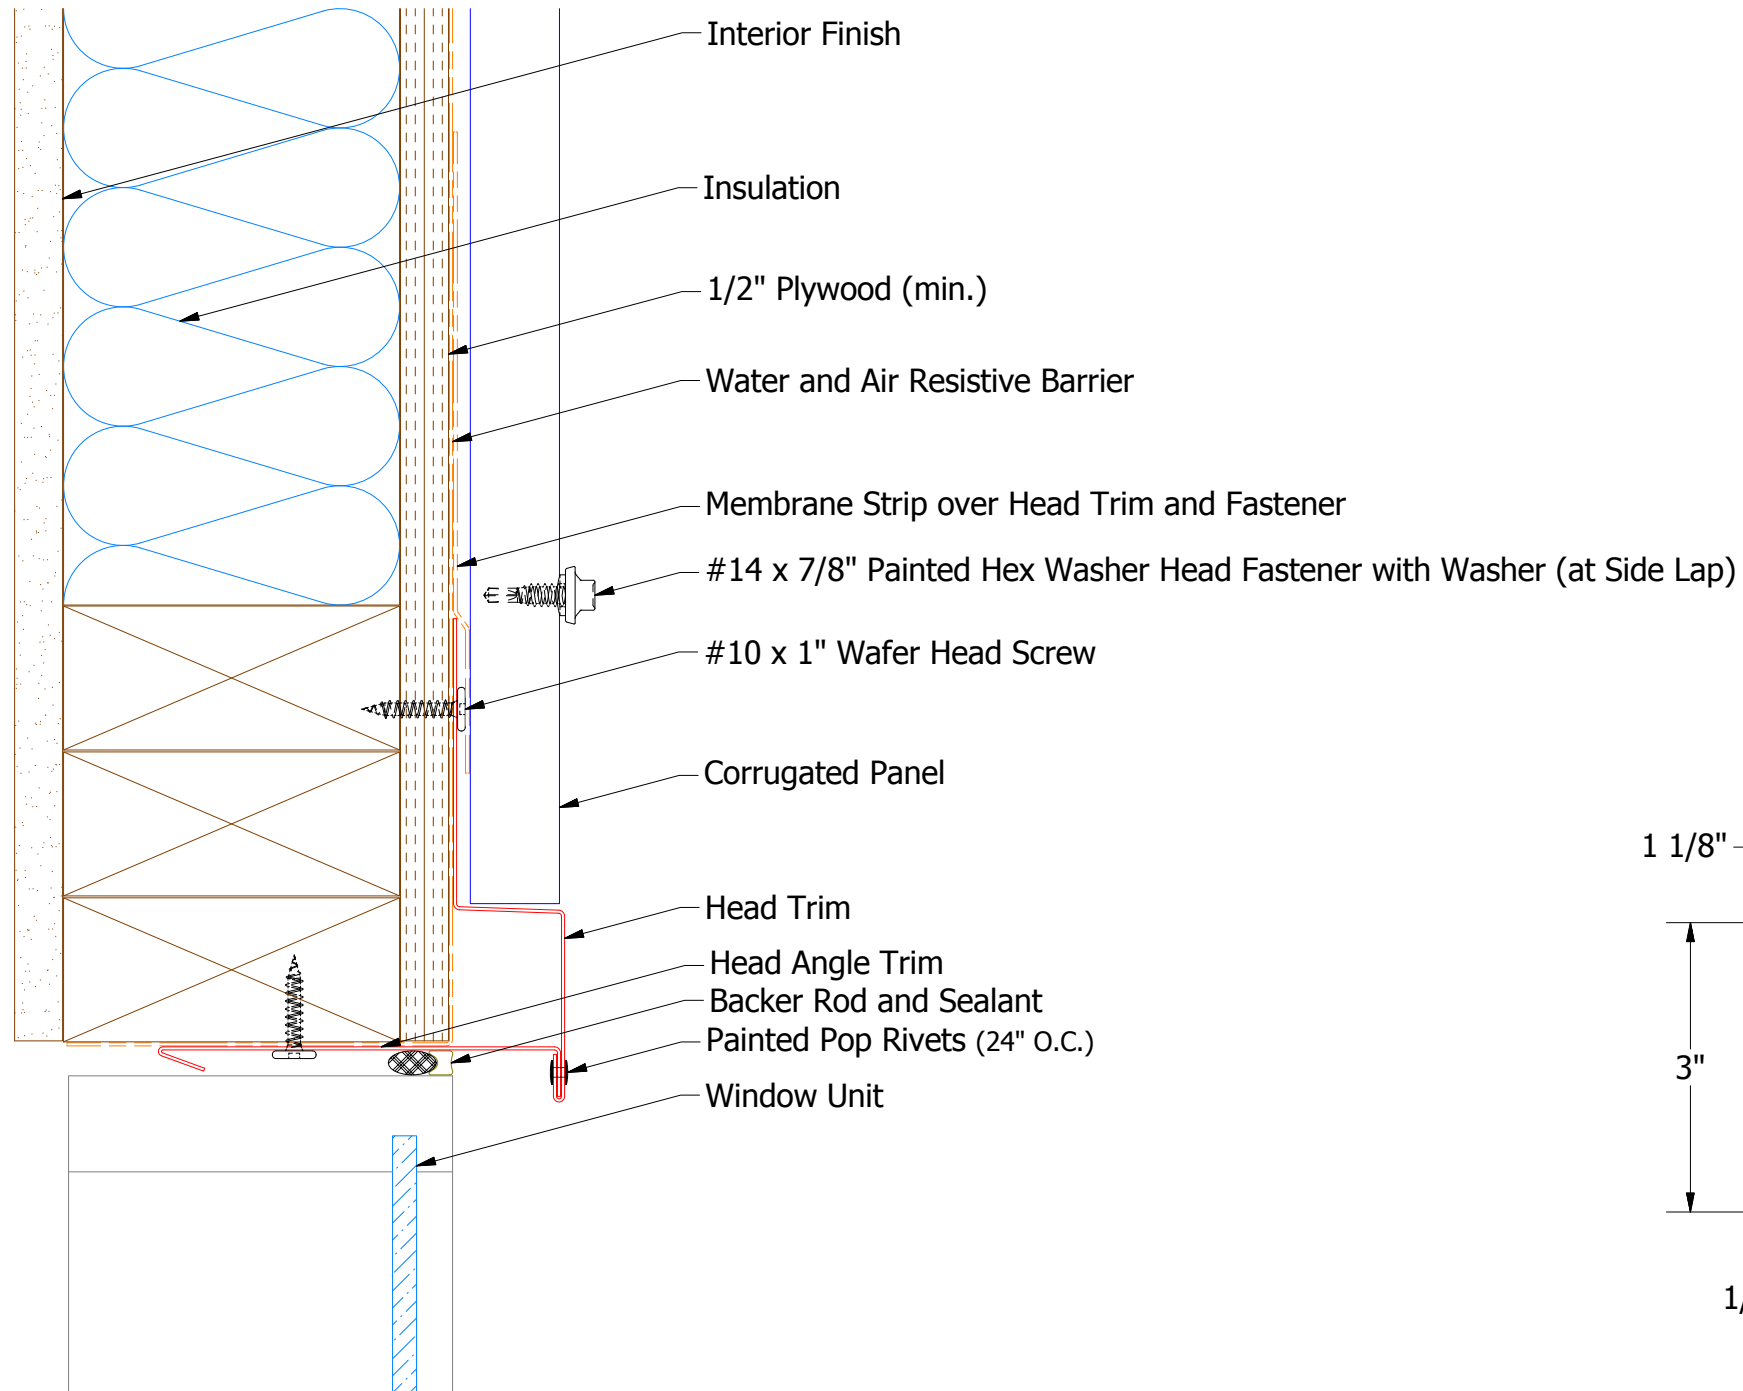

Vertical Panel

BCA550 - Head Trim

BCA690 - Head Angle Trim

ATAS INTERNATIONAL, INC
 Allentown PA
 610-395-8445
 Mesa AZ
 480-558-7210

TITLE Belvedere Corrugated Head Detail

REV. NO.	DATE	DESCRIPTION OF REVISION	BY	APP	DWG. NO.	DR	KRK	DATE	5/8/2015
						APP	DAS	DATE	7/29/16
						SH. SIZE	B	SCALE	X:X