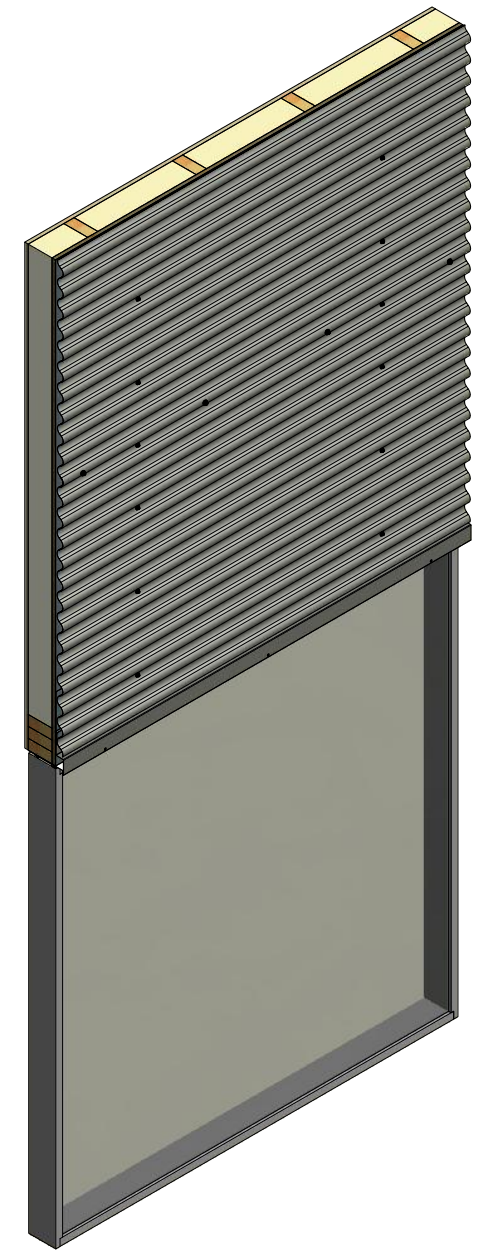

# Horizontal Panel

BCA550 - Head Trim

BCA690 - Head Angle Trim

**ATAS** ATAS INTERNATIONAL, INC  
 Allentown PA  
 610-395-8445  
 Mesa AZ  
 480-558-7210

TITLE Belvedere Corrugated Head Detail

REV. NO.	DATE	DESCRIPTION OF REVISION	BY	APP	DWG. NO.	DR	DATE
						KRK	5/8/2015
						DAS	7/29/16
					MATERIAL	SH. SIZE	SCALE
						B	X:X