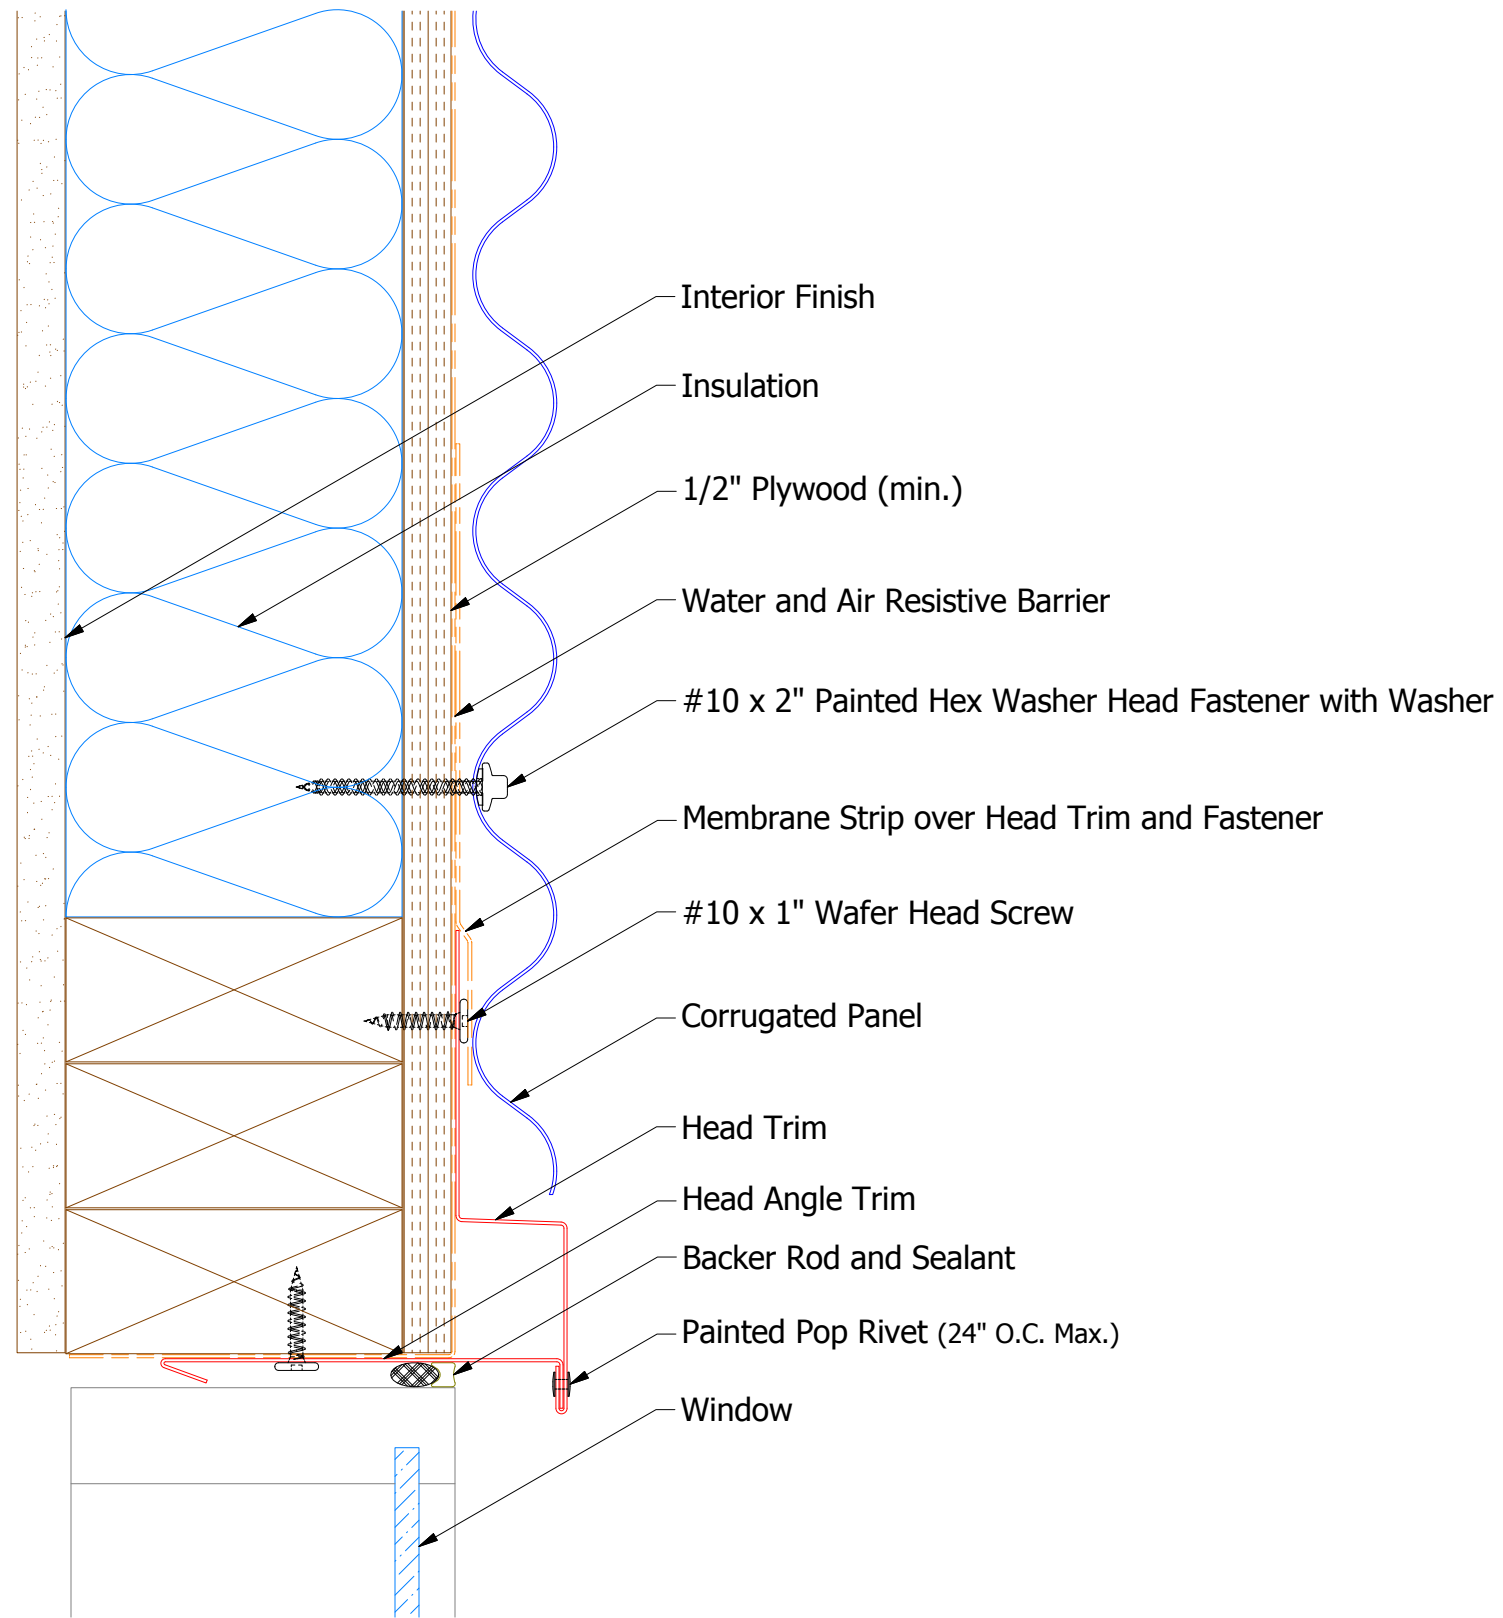

# Horizontal Panel

BCA550 - Head Trim

BCA690 - Head Angle Trim

**ATAS** ATAS INTERNATIONAL, INC  
 Allentown PA  
 610-395-8445  
 Mesa AZ  
 480-558-7210

TITLE Belvedere Corrugated Head Detail

REV. NO.	DATE	DESCRIPTION OF REVISION	BY	APP	DWG. NO.	DR	DATE
						KRK	5/8/2015
						DAS	7/29/16
					MATERIAL	SH. SIZE	SCALE
						B	X:X