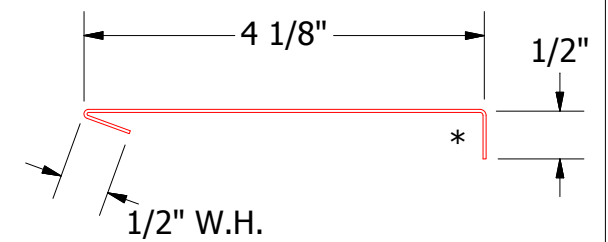

# Horizontal Panel

BCA550 - Head Trim

BCA690 - Head Angle Trim

**ATAS** ATAS INTERNATIONAL, INC  
 Allentown PA  
 610-395-8445  
 Mesa AZ  
 480-558-7210

TITLE Belvedere Corrugated Head Detail

REV. NO.	DATE	DESCRIPTION OF REVISION	BY	APP	DWG. NO.	DR	DATE
						KRK	5/8/2015
						DAS	7/29/16
					MATERIAL	SH. SIZE	SCALE
						B	X:X