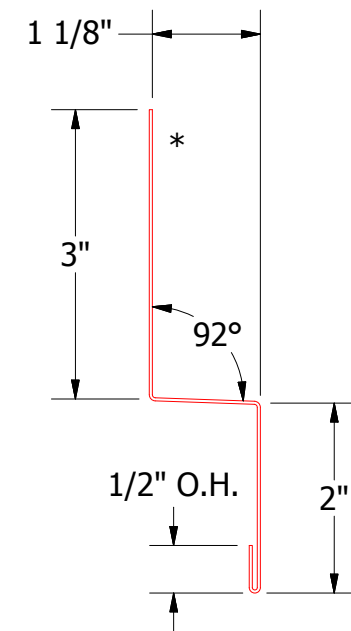

# Horizontal Panel

BCA550 - Head Trim

BCA690 - Head Angle Trim

**ATAS** ATAS INTERNATIONAL, INC  
 Allentown PA  
 610-395-8445  
 Mesa AZ  
 480-558-7210

TITLE Belvedere Corrugated Head Detail

REV. NO.	DATE	DESCRIPTION OF REVISION	BY	APP	DWG. NO.	DR	DATE
						KRK	5/8/2015
						DAS	7/29/16
					MATERIAL	SH. SIZE	SCALE
						B	X:X