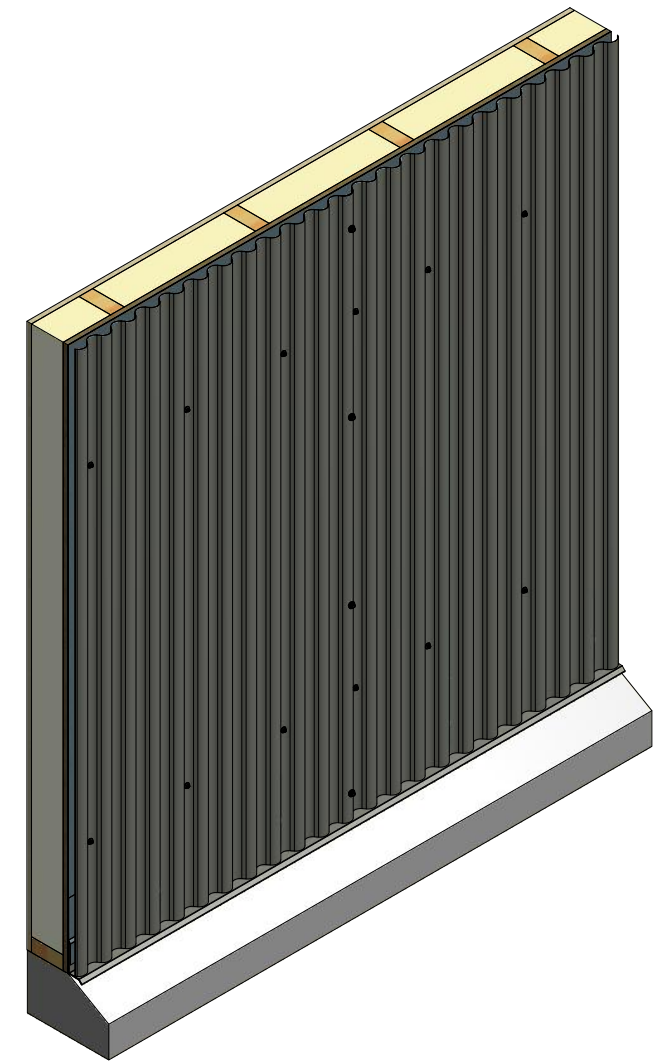

Vertical Panel

BCA661-Base Trim

ATAS INTERNATIONAL, INC
 Allentown PA
 610-395-8445
 Mesa AZ
 480-558-7210

TITLE
Belvedere Corrugated Base Detail

REV. NO.	DATE	DESCRIPTION OF REVISION	BY	APP	DWG. NO.	DR	DATE
						KRK	8/18/2014
						DAS	7/29/16
					MATERIAL	SH. SIZE	SCALE
						B	X:X