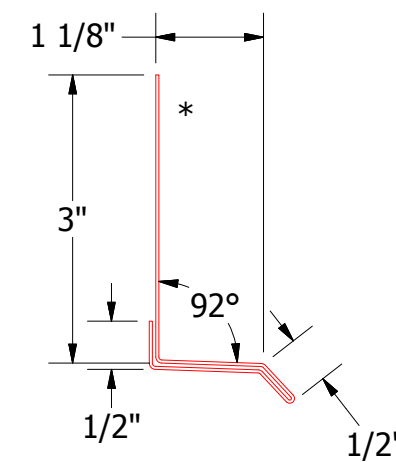

Vertical Panel

BCA661-Base Trim

ATAS INTERNATIONAL, INC
 Allentown PA
 610-395-8445
 Mesa AZ
 480-558-7210

TITLE
Belvedere Corrugated Base Detail

REV. NO.	DATE	DESCRIPTION OF REVISION	BY	APP	DWG. NO.	DR	DATE
						KRK	8/18/2014
						DAS	7/29/16
					MATERIAL	SH. SIZE	SCALE
						B	X:X