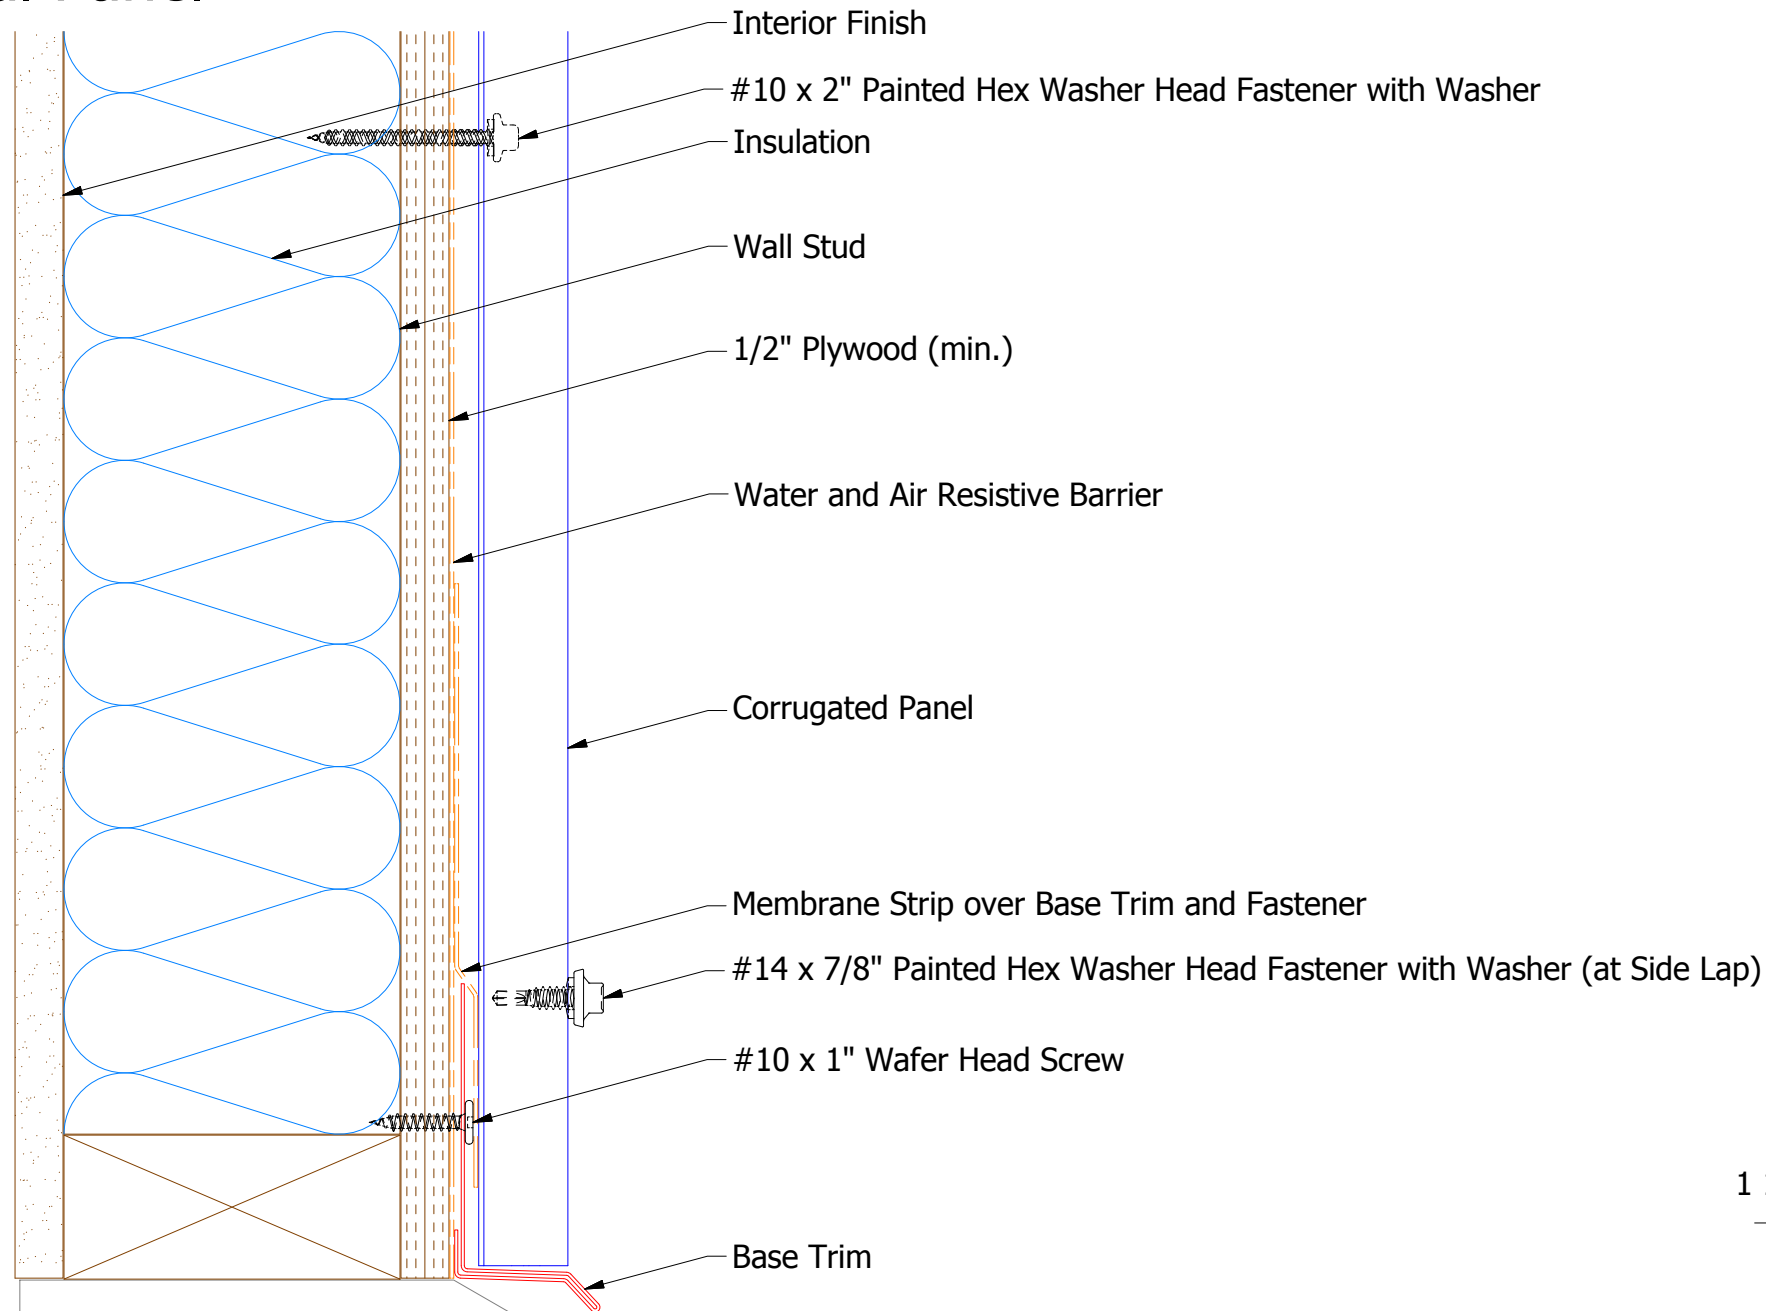

Vertical Panel

BCA661-Base Trim

ATAS INTERNATIONAL, INC
 Allentown PA
 610-395-8445
 Mesa AZ
 480-558-7210

TITLE
Belvedere Corrugated Base Detail

REV. NO.	DATE	DESCRIPTION OF REVISION	BY	APP	DWG. NO.	DR	DATE
						KRK	8/18/2014
						DAS	7/29/16
					MATERIAL	SH. SIZE	SCALE
						B	X:X