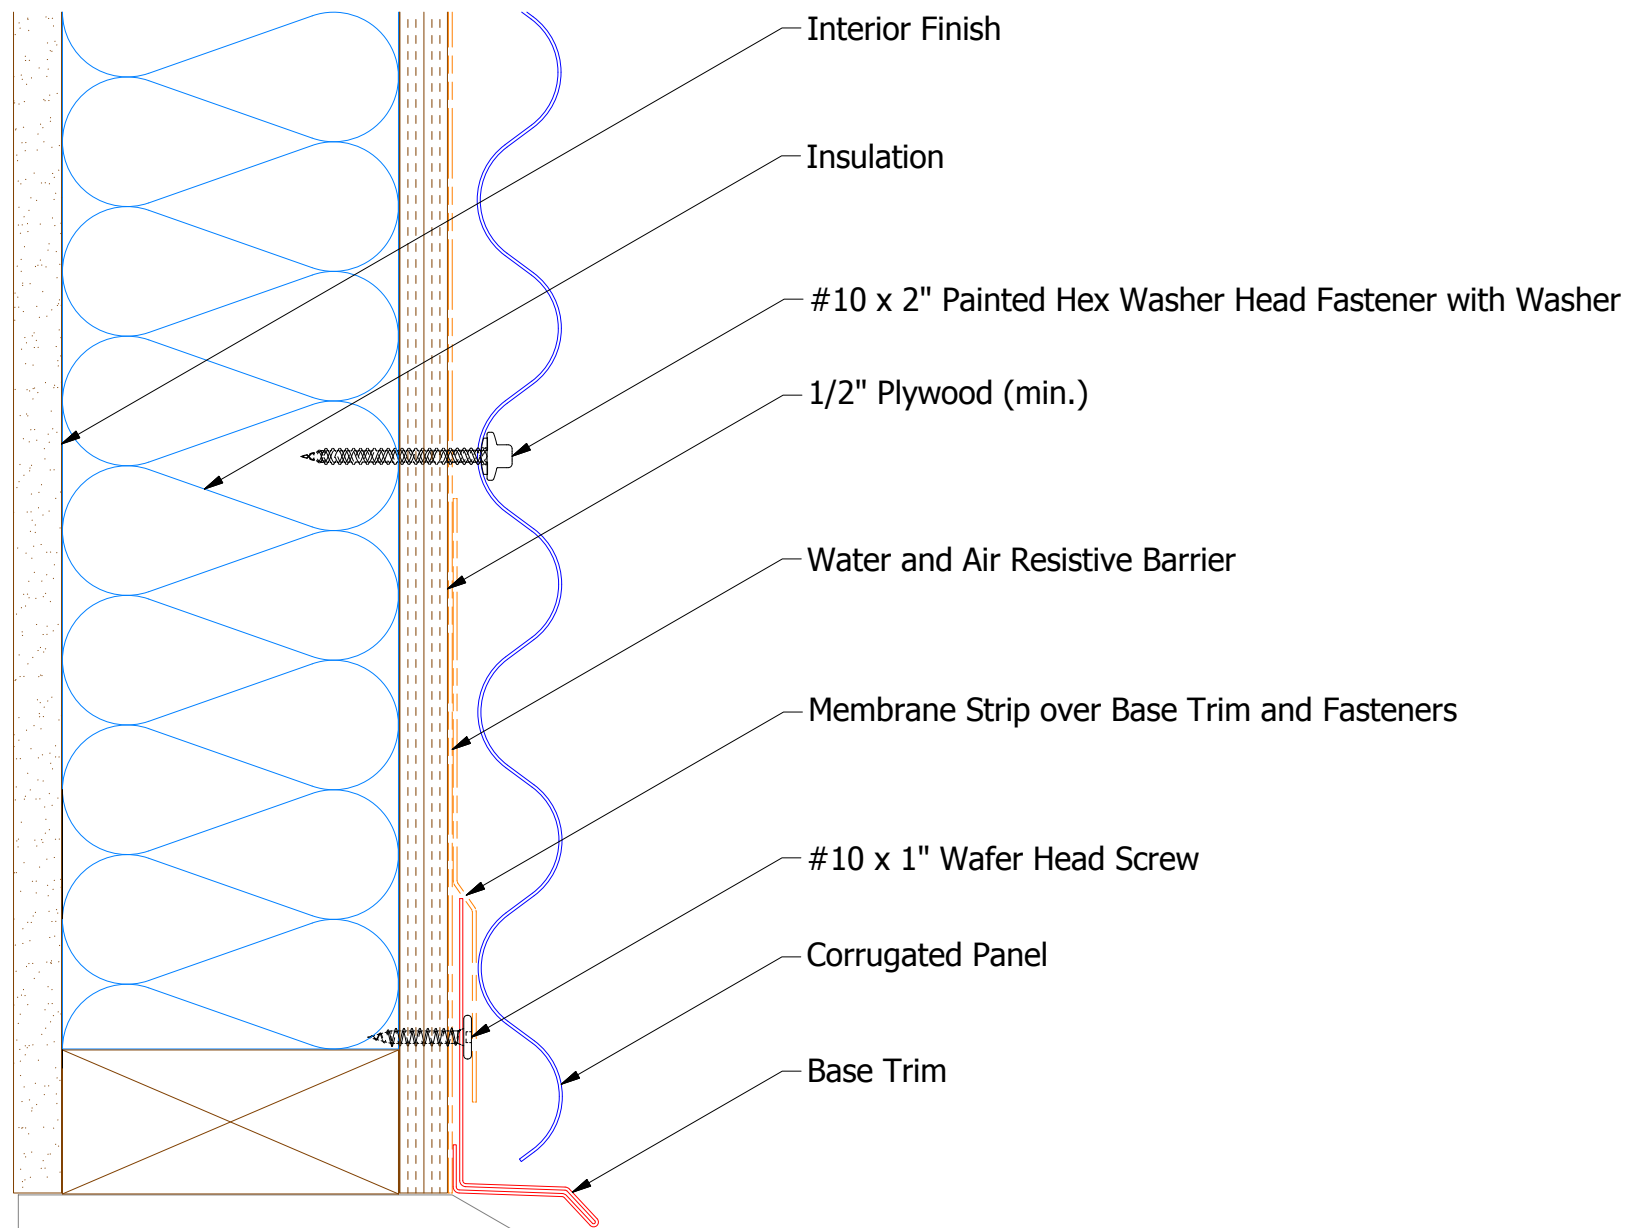

Horizontal Panel

BCA661-Base Trim

ATAS ATAS INTERNATIONAL, INC
 Allentown PA
 610-395-8445
 Mesa AZ
 480-558-7210

TITLE Belvedere Corrugated Base Detail			
DWG. NO.	DR KRK	DATE 8/18/2014	
	APP DAS	DATE 7/29/16	
MATERIAL	SH. SIZE B	SCALE X:X	