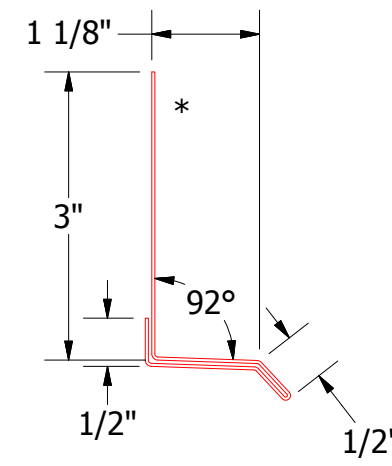

Horizontal Panel

BCA661-Base Trim

ATAS ATAS INTERNATIONAL, INC
 Allentown PA
 610-395-8445
 Mesa AZ
 480-558-7210

TITLE Belvedere Corrugated Base Detail			
DWG. NO.	DR KRK	DATE 8/18/2014	
	APP DAS	DATE 7/29/16	
MATERIAL	SH. SIZE B	SCALE X:X	