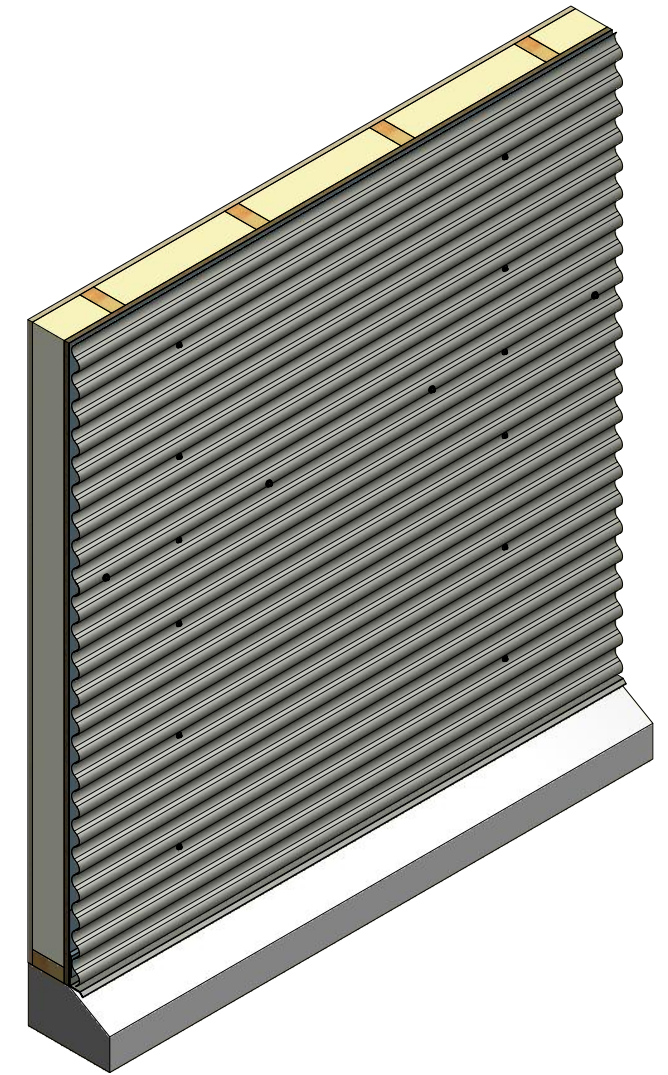

Horizontal Panel

BCA661-Base Trim

ATAS ATAS INTERNATIONAL, INC
 Allentown PA
 610-395-8445
 Mesa AZ
 480-558-7210

TITLE Belvedere Corrugated Base Detail			
DWG. NO.	DR KRK	DATE 8/18/2014	
	APP DAS	DATE 7/29/16	
MATERIAL	SH. SIZE B	SCALE X:X	