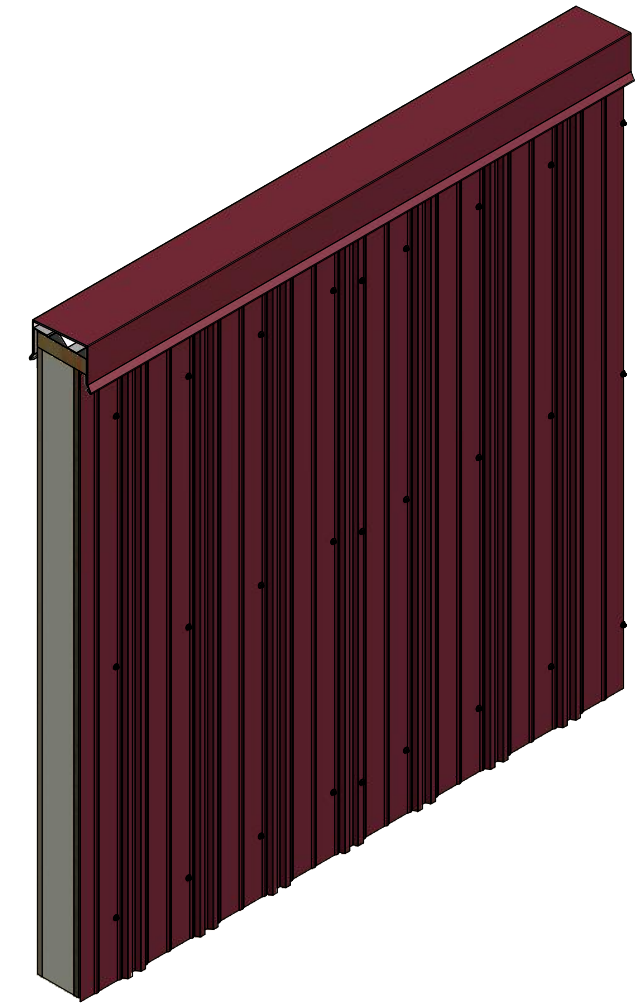

Vertical Panel

BGA270 - J Closure

ATAS INTERNATIONAL, INC
 Allentown PA
 610-395-8445
 Mesa AZ
 480-558-7210

TITLE		Grand V Top of Wall Detail	
DWG. NO.	DR	DATE	6/15/2016
	DMR		
	APP	DATE	8/8/16
	DAS		
MATERIAL	SH. SIZE	SCALE	X:X
	B		