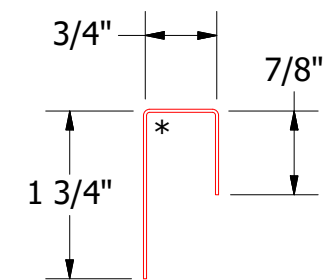

Vertical Panel

BGA270 - J Closure

ATAS INTERNATIONAL, INC
 Allentown PA
 610-395-8445
 Mesa AZ
 480-558-7210

TITLE		Grand V Top of Wall Detail	
DWG. NO.	DR	DATE	6/15/2016
	DMR		
	APP	DATE	8/8/16
	DAS		
MATERIAL	SH. SIZE	SCALE	X:X
	B		