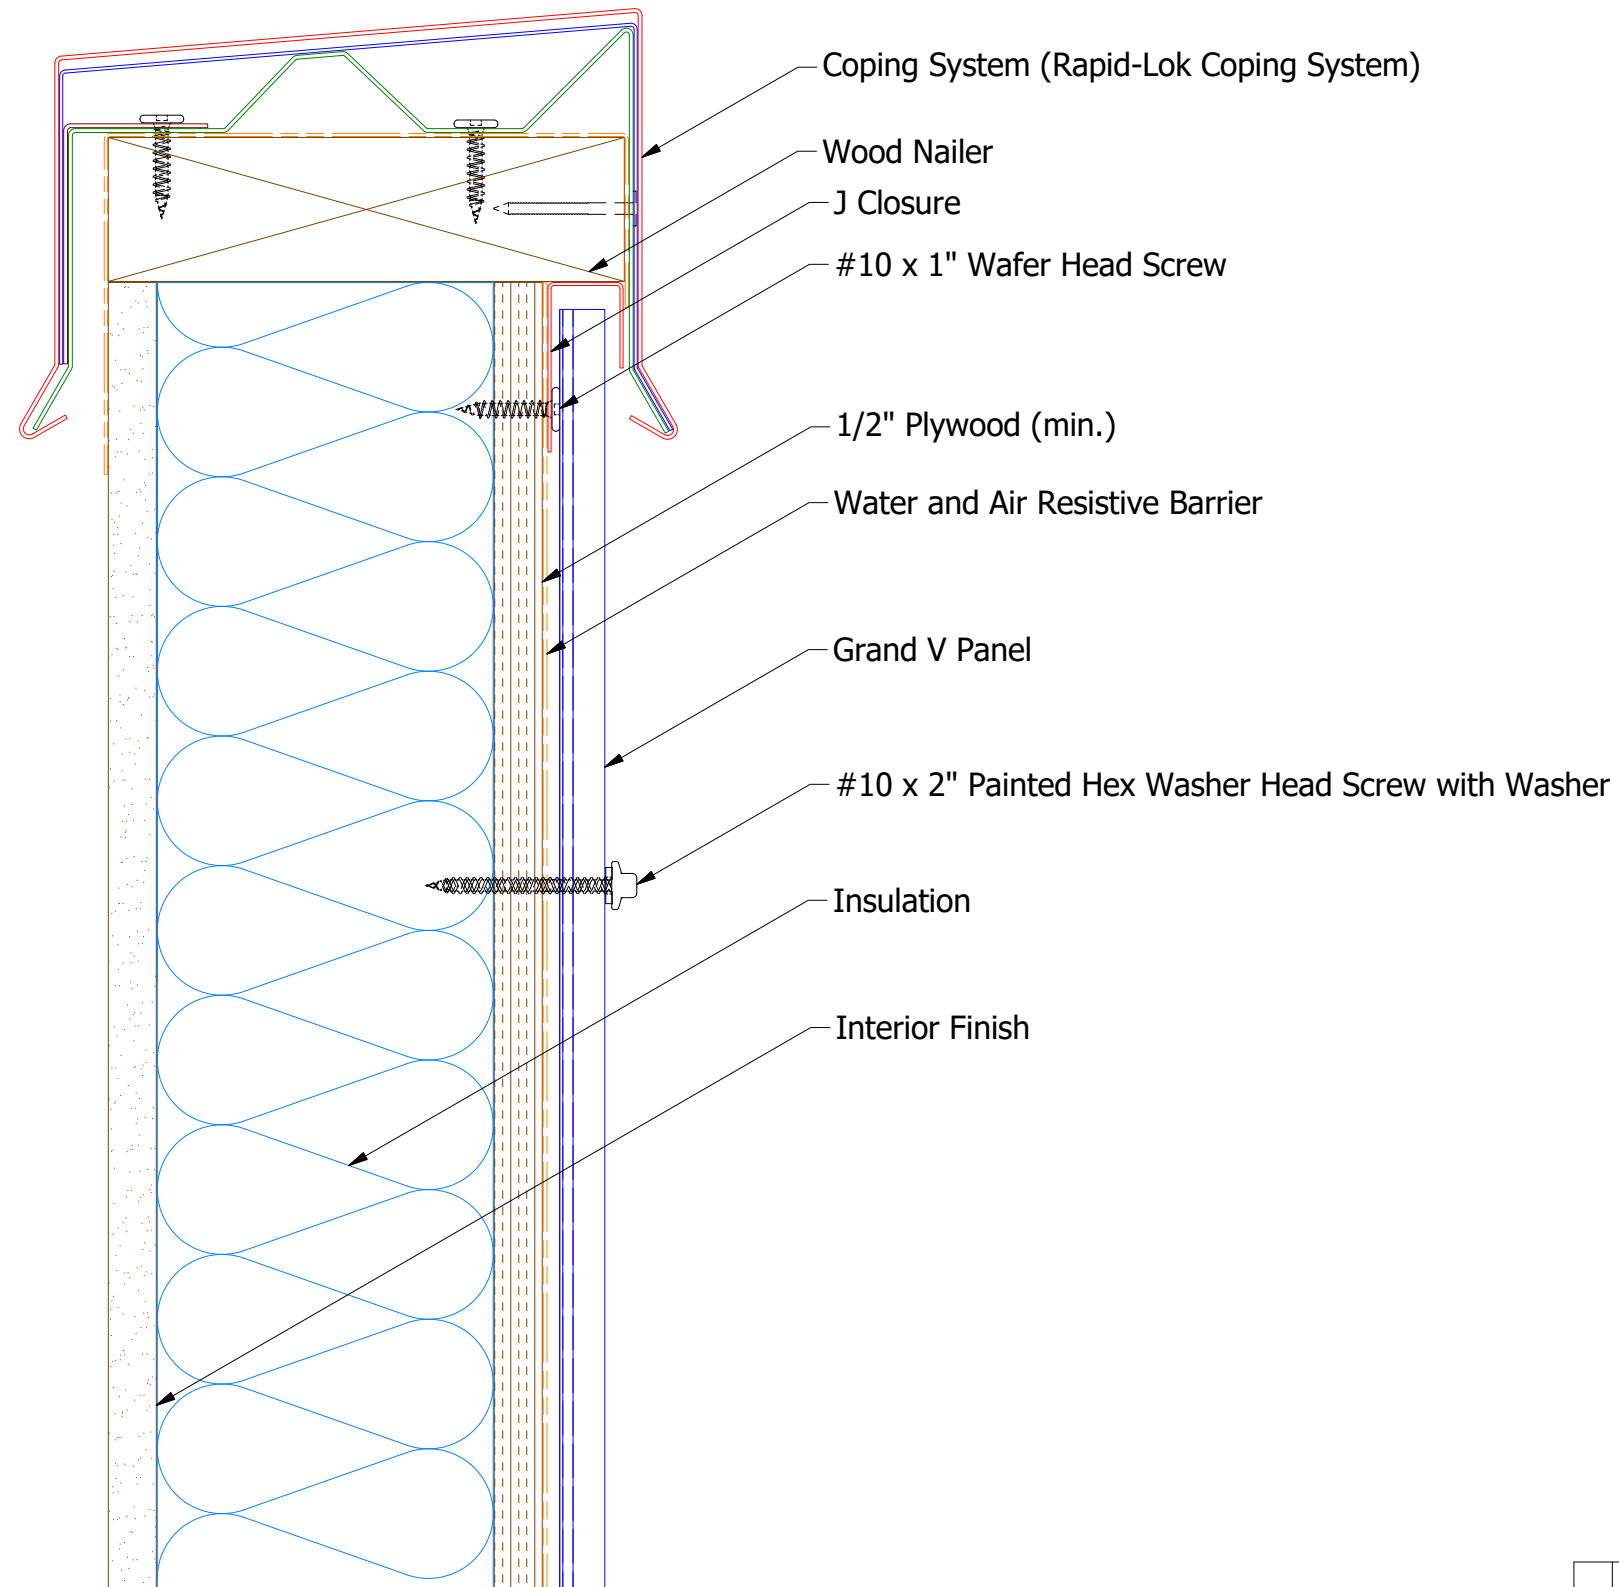

Vertical Panel

BGA270 - J Closure

ATAS INTERNATIONAL, INC
 Allentown PA
 610-395-8445
 Mesa AZ
 480-558-7210

TITLE		Grand V Top of Wall Detail	
DWG. NO.	DR	DATE	6/15/2016
	DMR		
	APP	DATE	8/8/16
	DAS		
MATERIAL	SH. SIZE	SCALE	X:X
	B		