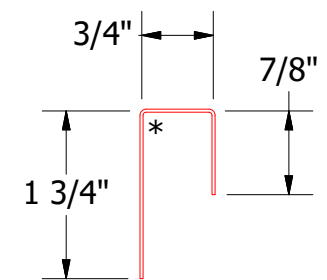

Horizontal Panel

BGA270 - J Closure

ATAS INTERNATIONAL, INC
 Allentown PA
 610-395-8445
 Mesa AZ
 480-558-7210

TITLE Grand V Top of Wall Detail

REV. NO.	DATE	DESCRIPTION OF REVISION	BY	APP	DWG. NO.	DR	DATE
						DMR	6/15/2016
						DAS	8/8/16
					MATERIAL	SH. SIZE	SCALE
						B	X:X