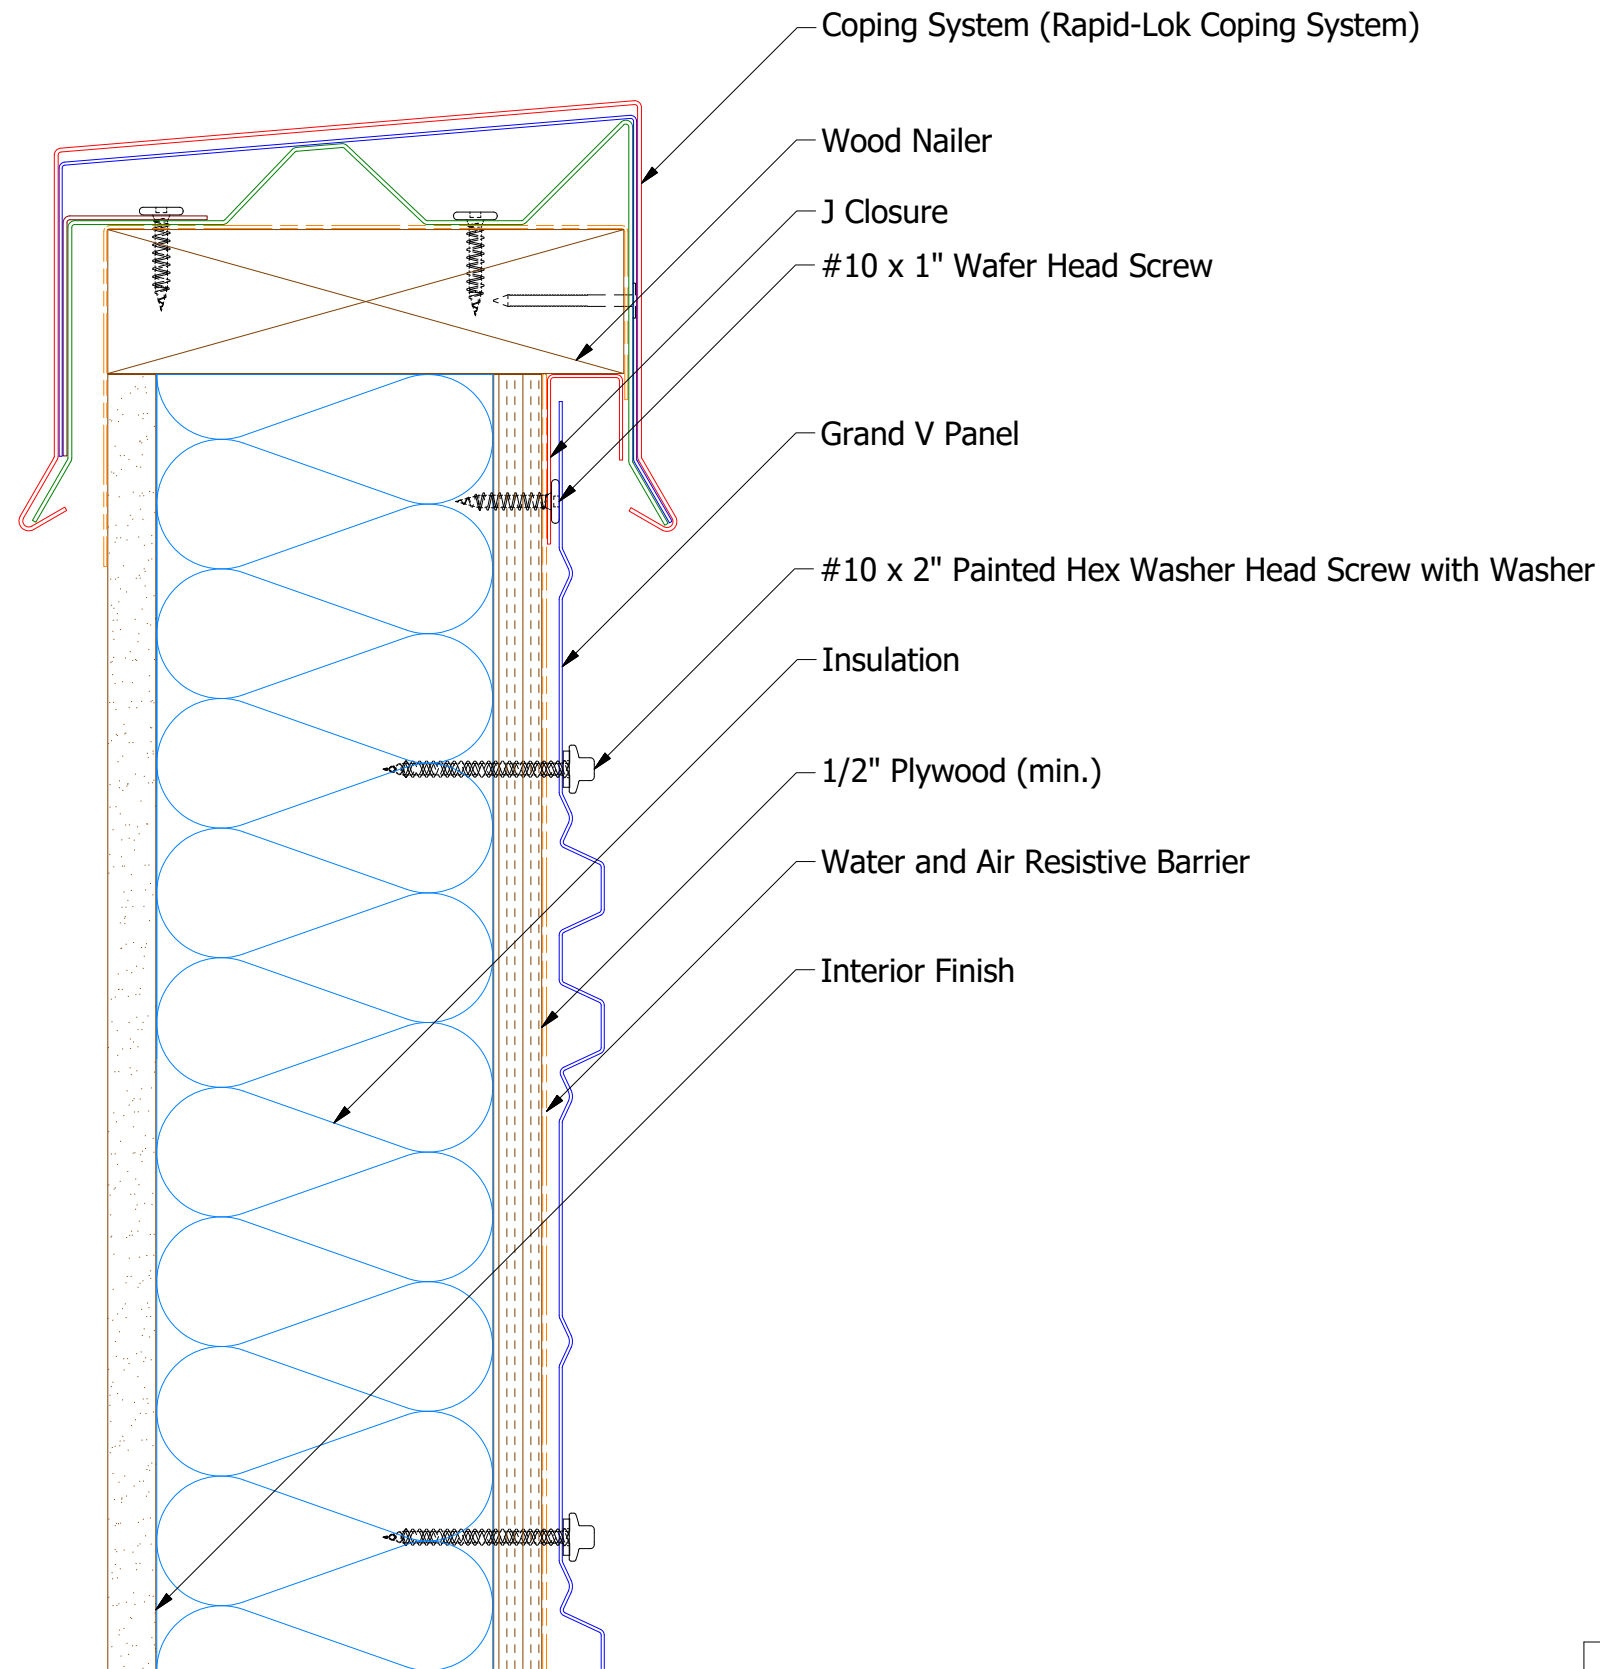

Horizontal Panel

BGA270 - J Closure

ATAS INTERNATIONAL, INC
 Allentown PA
 610-395-8445
 Mesa AZ
 480-558-7210

TITLE Grand V Top of Wall Detail

REV. NO.	DATE	DESCRIPTION OF REVISION	BY	APP	DWG. NO.	DR	DATE
						DMR	6/15/2016
						DAS	8/8/16
					MATERIAL	SH. SIZE	SCALE
						B	X:X