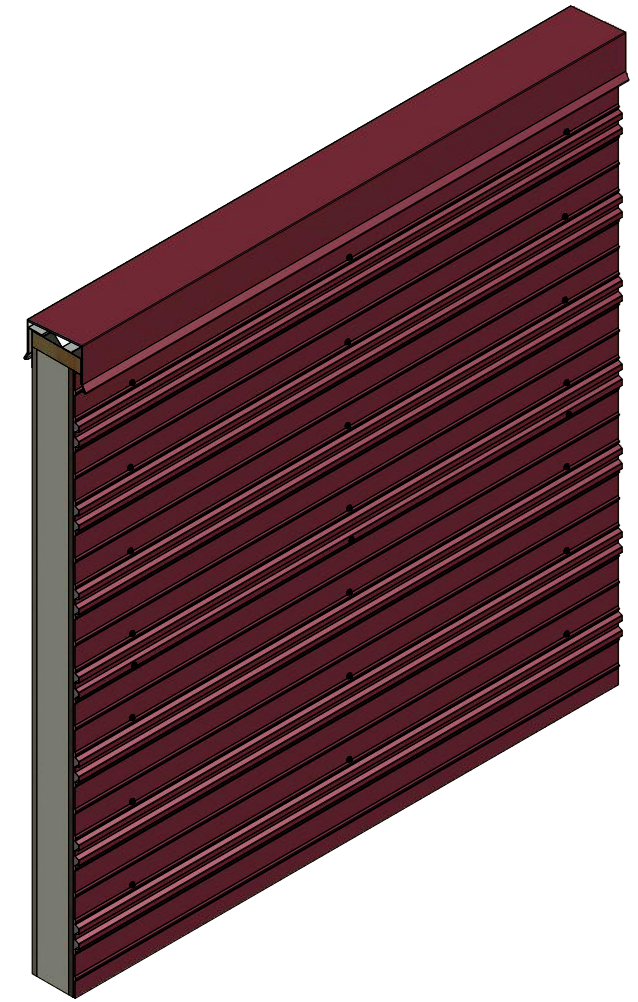

Horizontal Panel

BGA270 - J Closure

ATAS INTERNATIONAL, INC
 Allentown PA
 610-395-8445
 Mesa AZ
 480-558-7210

TITLE Grand V Top of Wall Detail

REV. NO.	DATE	DESCRIPTION OF REVISION	BY	APP	DWG. NO.	DR	DATE
						DMR	6/15/2016
						DAS	8/8/16
					MATERIAL	SH. SIZE	SCALE
						B	X:X