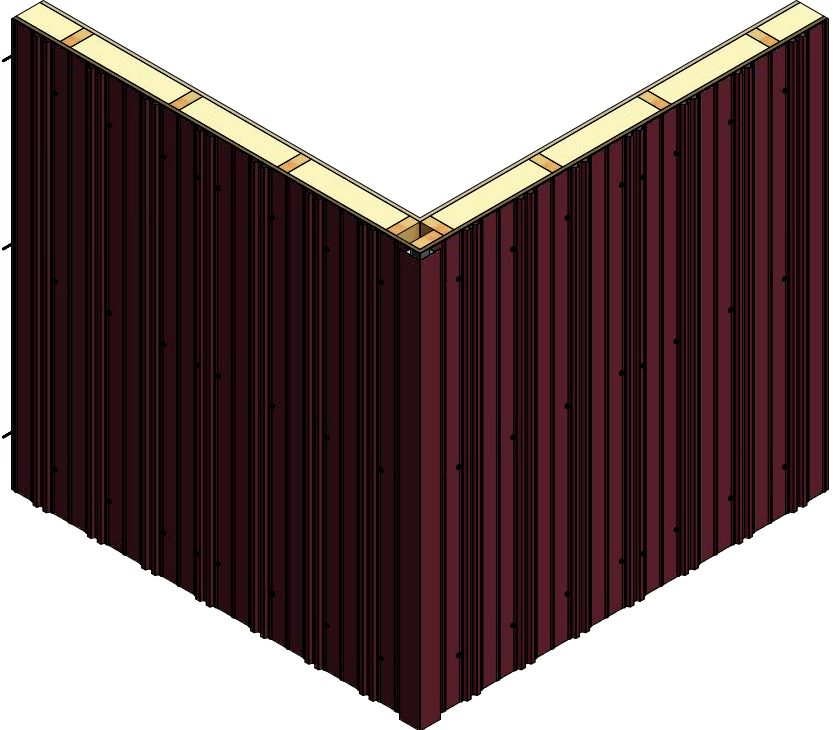

Vertical Panel

BGA602 - Outside Corner Post

ATAS INTERNATIONAL, INC
 Allentown PA
 610-395-8445
 Mesa AZ
 480-558-7210

TITLE				Grand V Outside Corner Detail			
DWG. NO.		DR		DATE		6/14/2016	
		DMR		DATE		8/8/16	
MATERIAL		APP		DAS		SH. SIZE	
		BY		APP		SCALE	
						X:X	