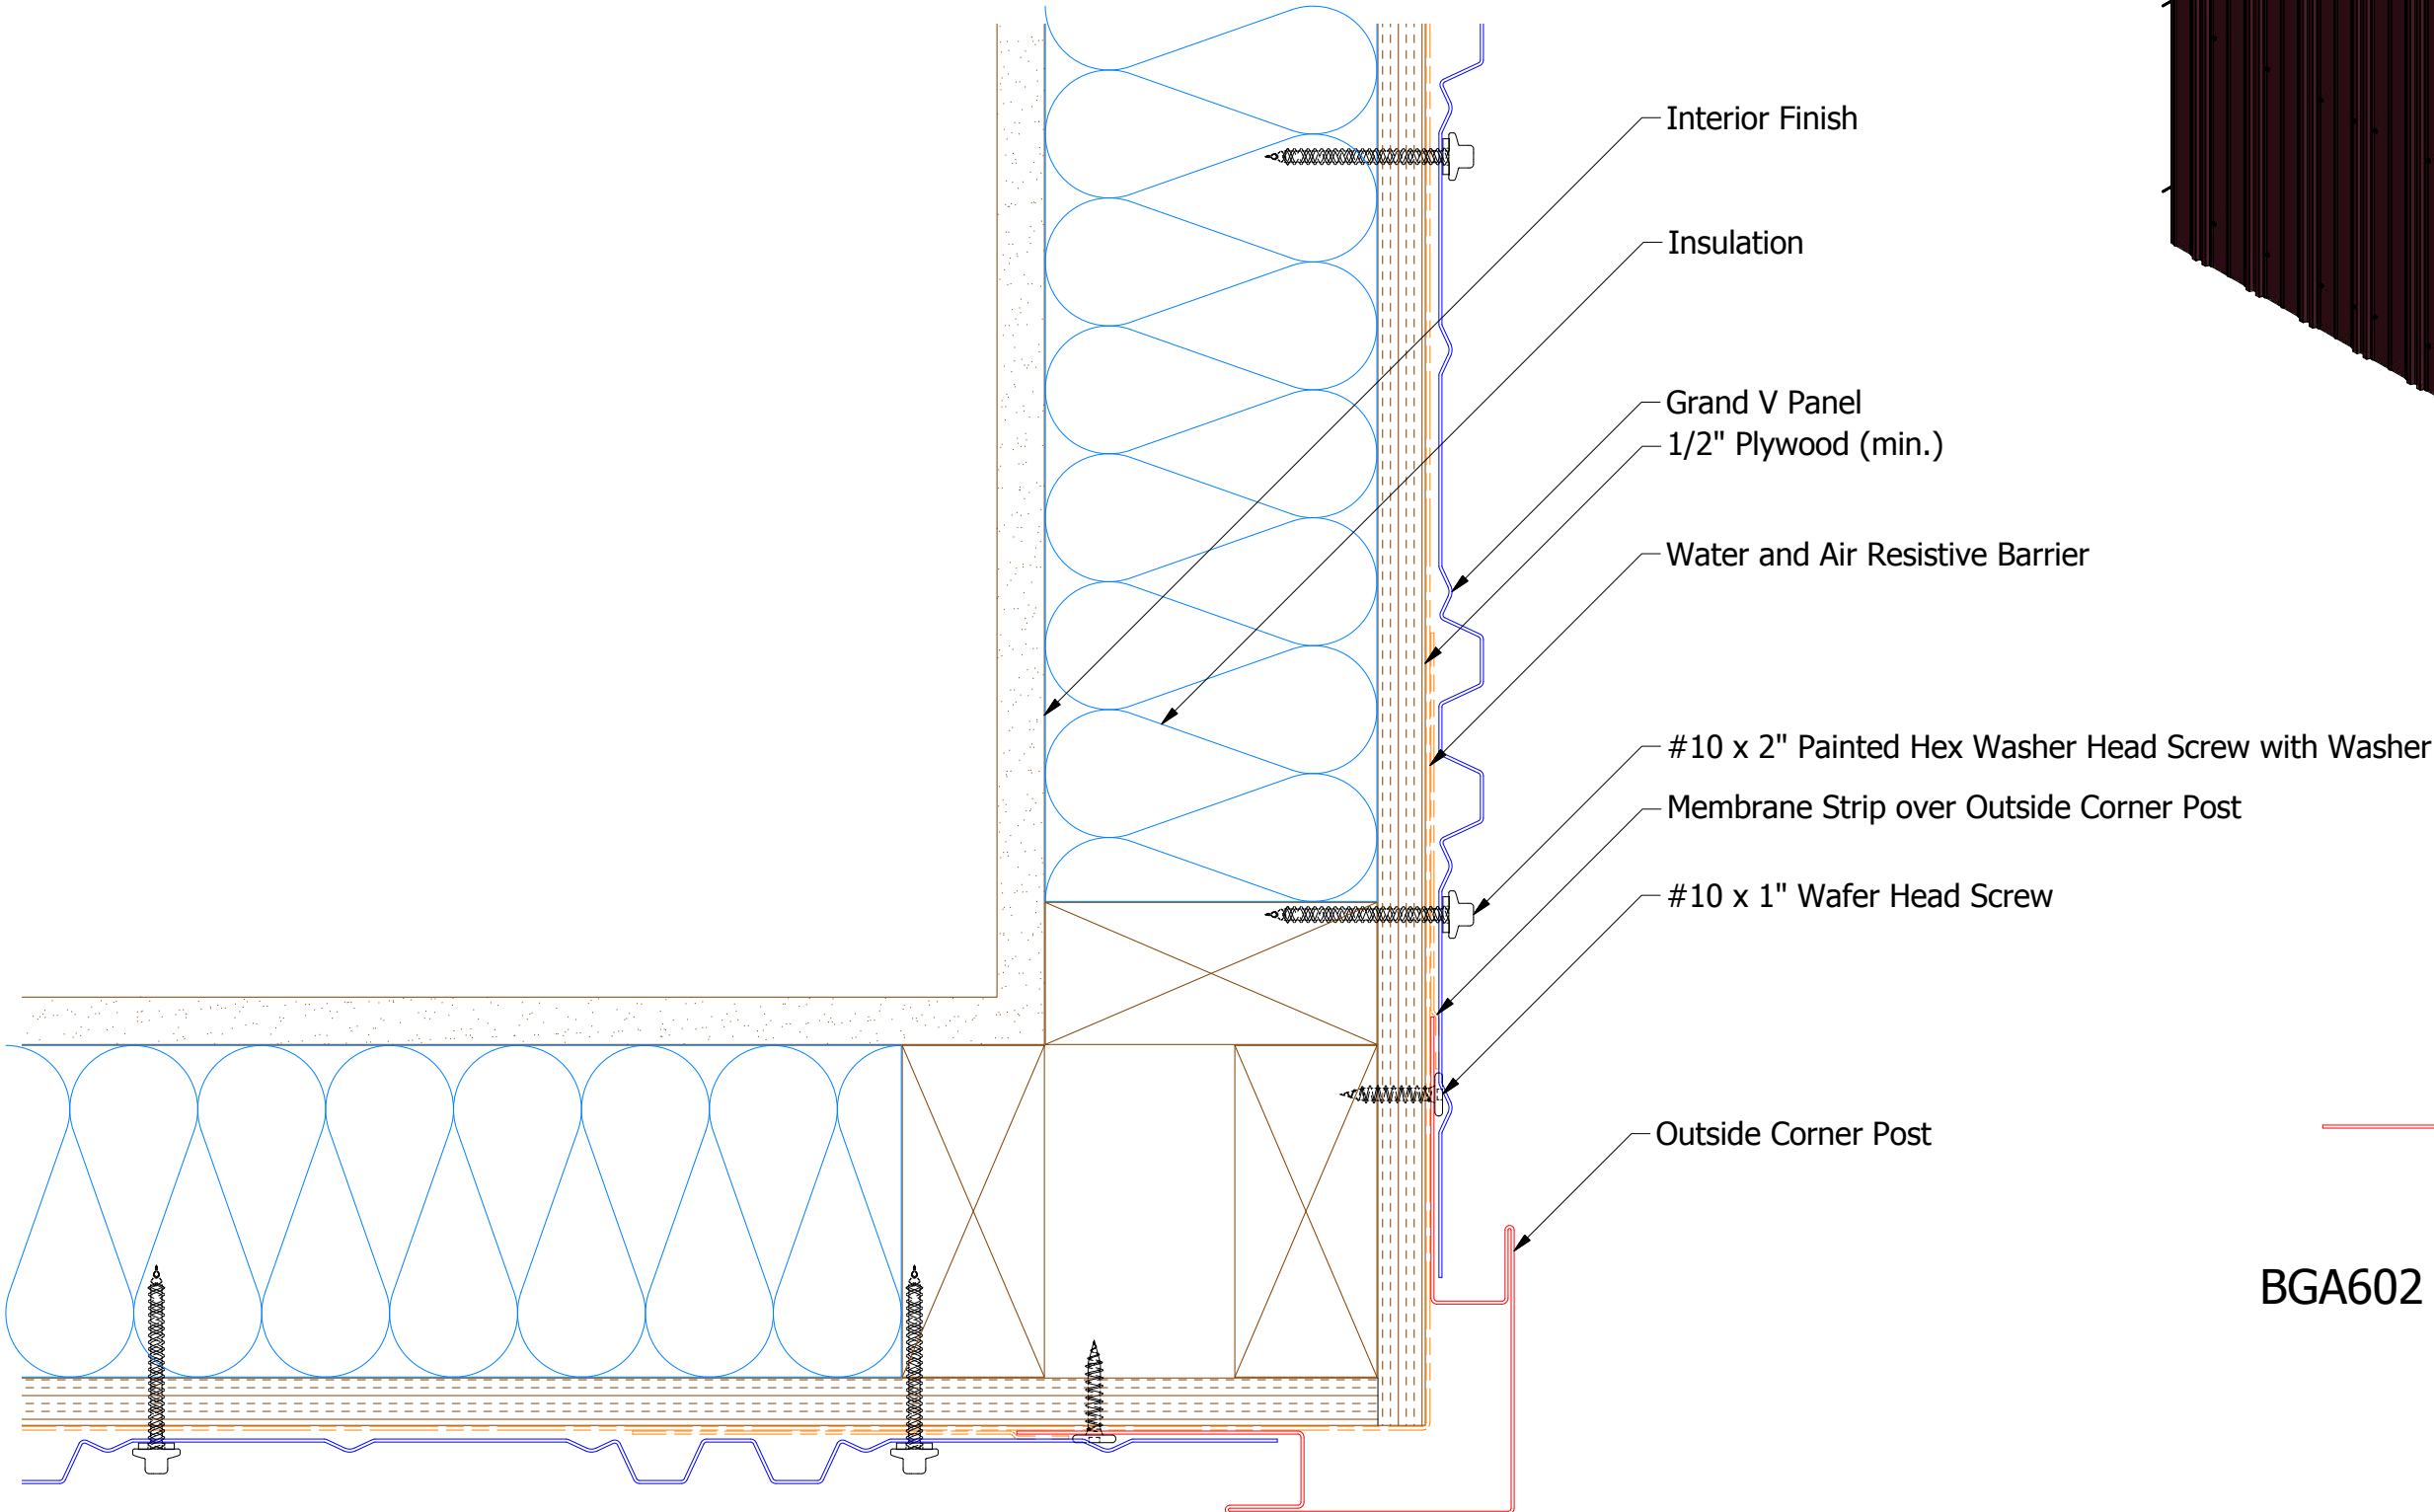

Vertical Panel

BGA602 - Outside Corner Post

ATAS INTERNATIONAL, INC
 Allentown PA
 610-395-8445
 Mesa AZ
 480-558-7210

TITLE				Grand V Outside Corner Detail			
DWG. NO.		DR		DATE		6/14/2016	
		DMR		DATE		8/8/16	
MATERIAL		APP		DAS		SH. SIZE	
		BY		APP		SCALE	
						X:X	