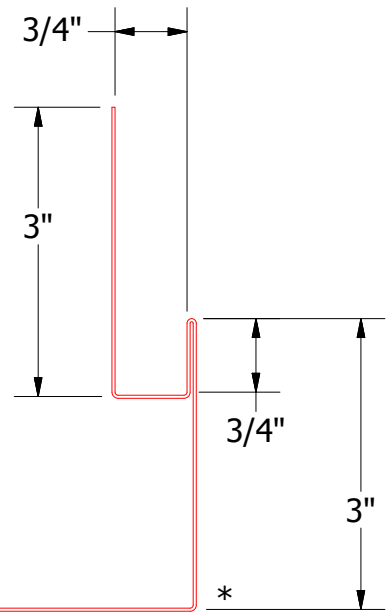

Vertical Panel

BGA602 - Outside Corner Post

ATAS INTERNATIONAL, INC
 Allentown PA
 610-395-8445
 Mesa AZ
 480-558-7210

TITLE				Grand V Outside Corner Detail			
DWG. NO.		DR		DATE		6/14/2016	
		DMR		DATE		8/8/16	
MATERIAL		APP		DAS		SH. SIZE	
		BY		APP		SCALE	
						X:X	