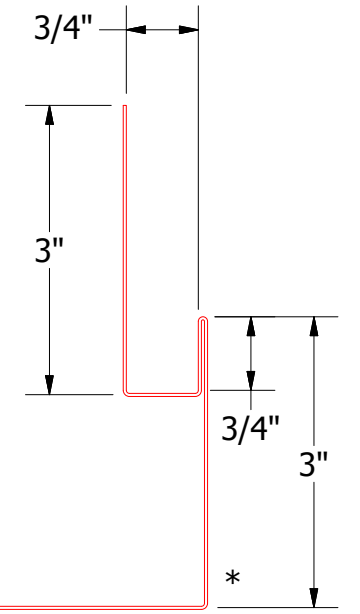

Horizontal Panel

BGA602 - Outside Corner Post

ATAS INTERNATIONAL, INC
 Allentown PA
 610-395-8445
 Mesa AZ
 480-558-7210

TITLE		Grand V Outside Corner Detail	
DR	DMR	DATE	6/14/2016
APP	DAS	DATE	8/8/16
SH. SIZE	B	SCALE	X:X