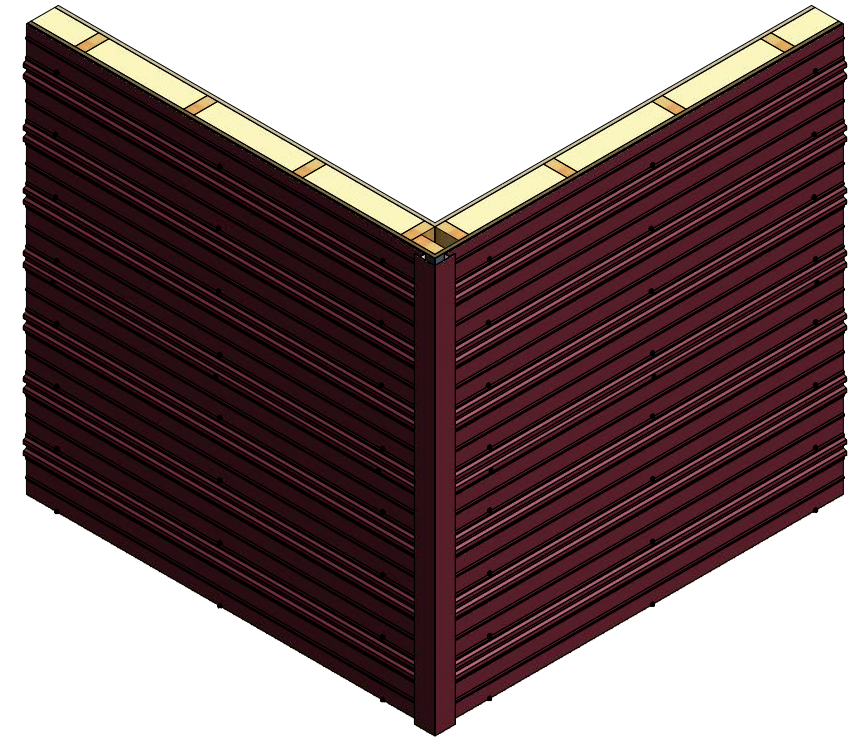

Horizontal Panel

BGA602 - Outside Corner Post

ATAS INTERNATIONAL, INC
 Allentown PA
 610-395-8445
 Mesa AZ
 480-558-7210

TITLE		Grand V Outside Corner Detail	
DR	DMR	DATE	6/14/2016
APP	DAS	DATE	8/8/16
SH. SIZE	B	SCALE	X:X