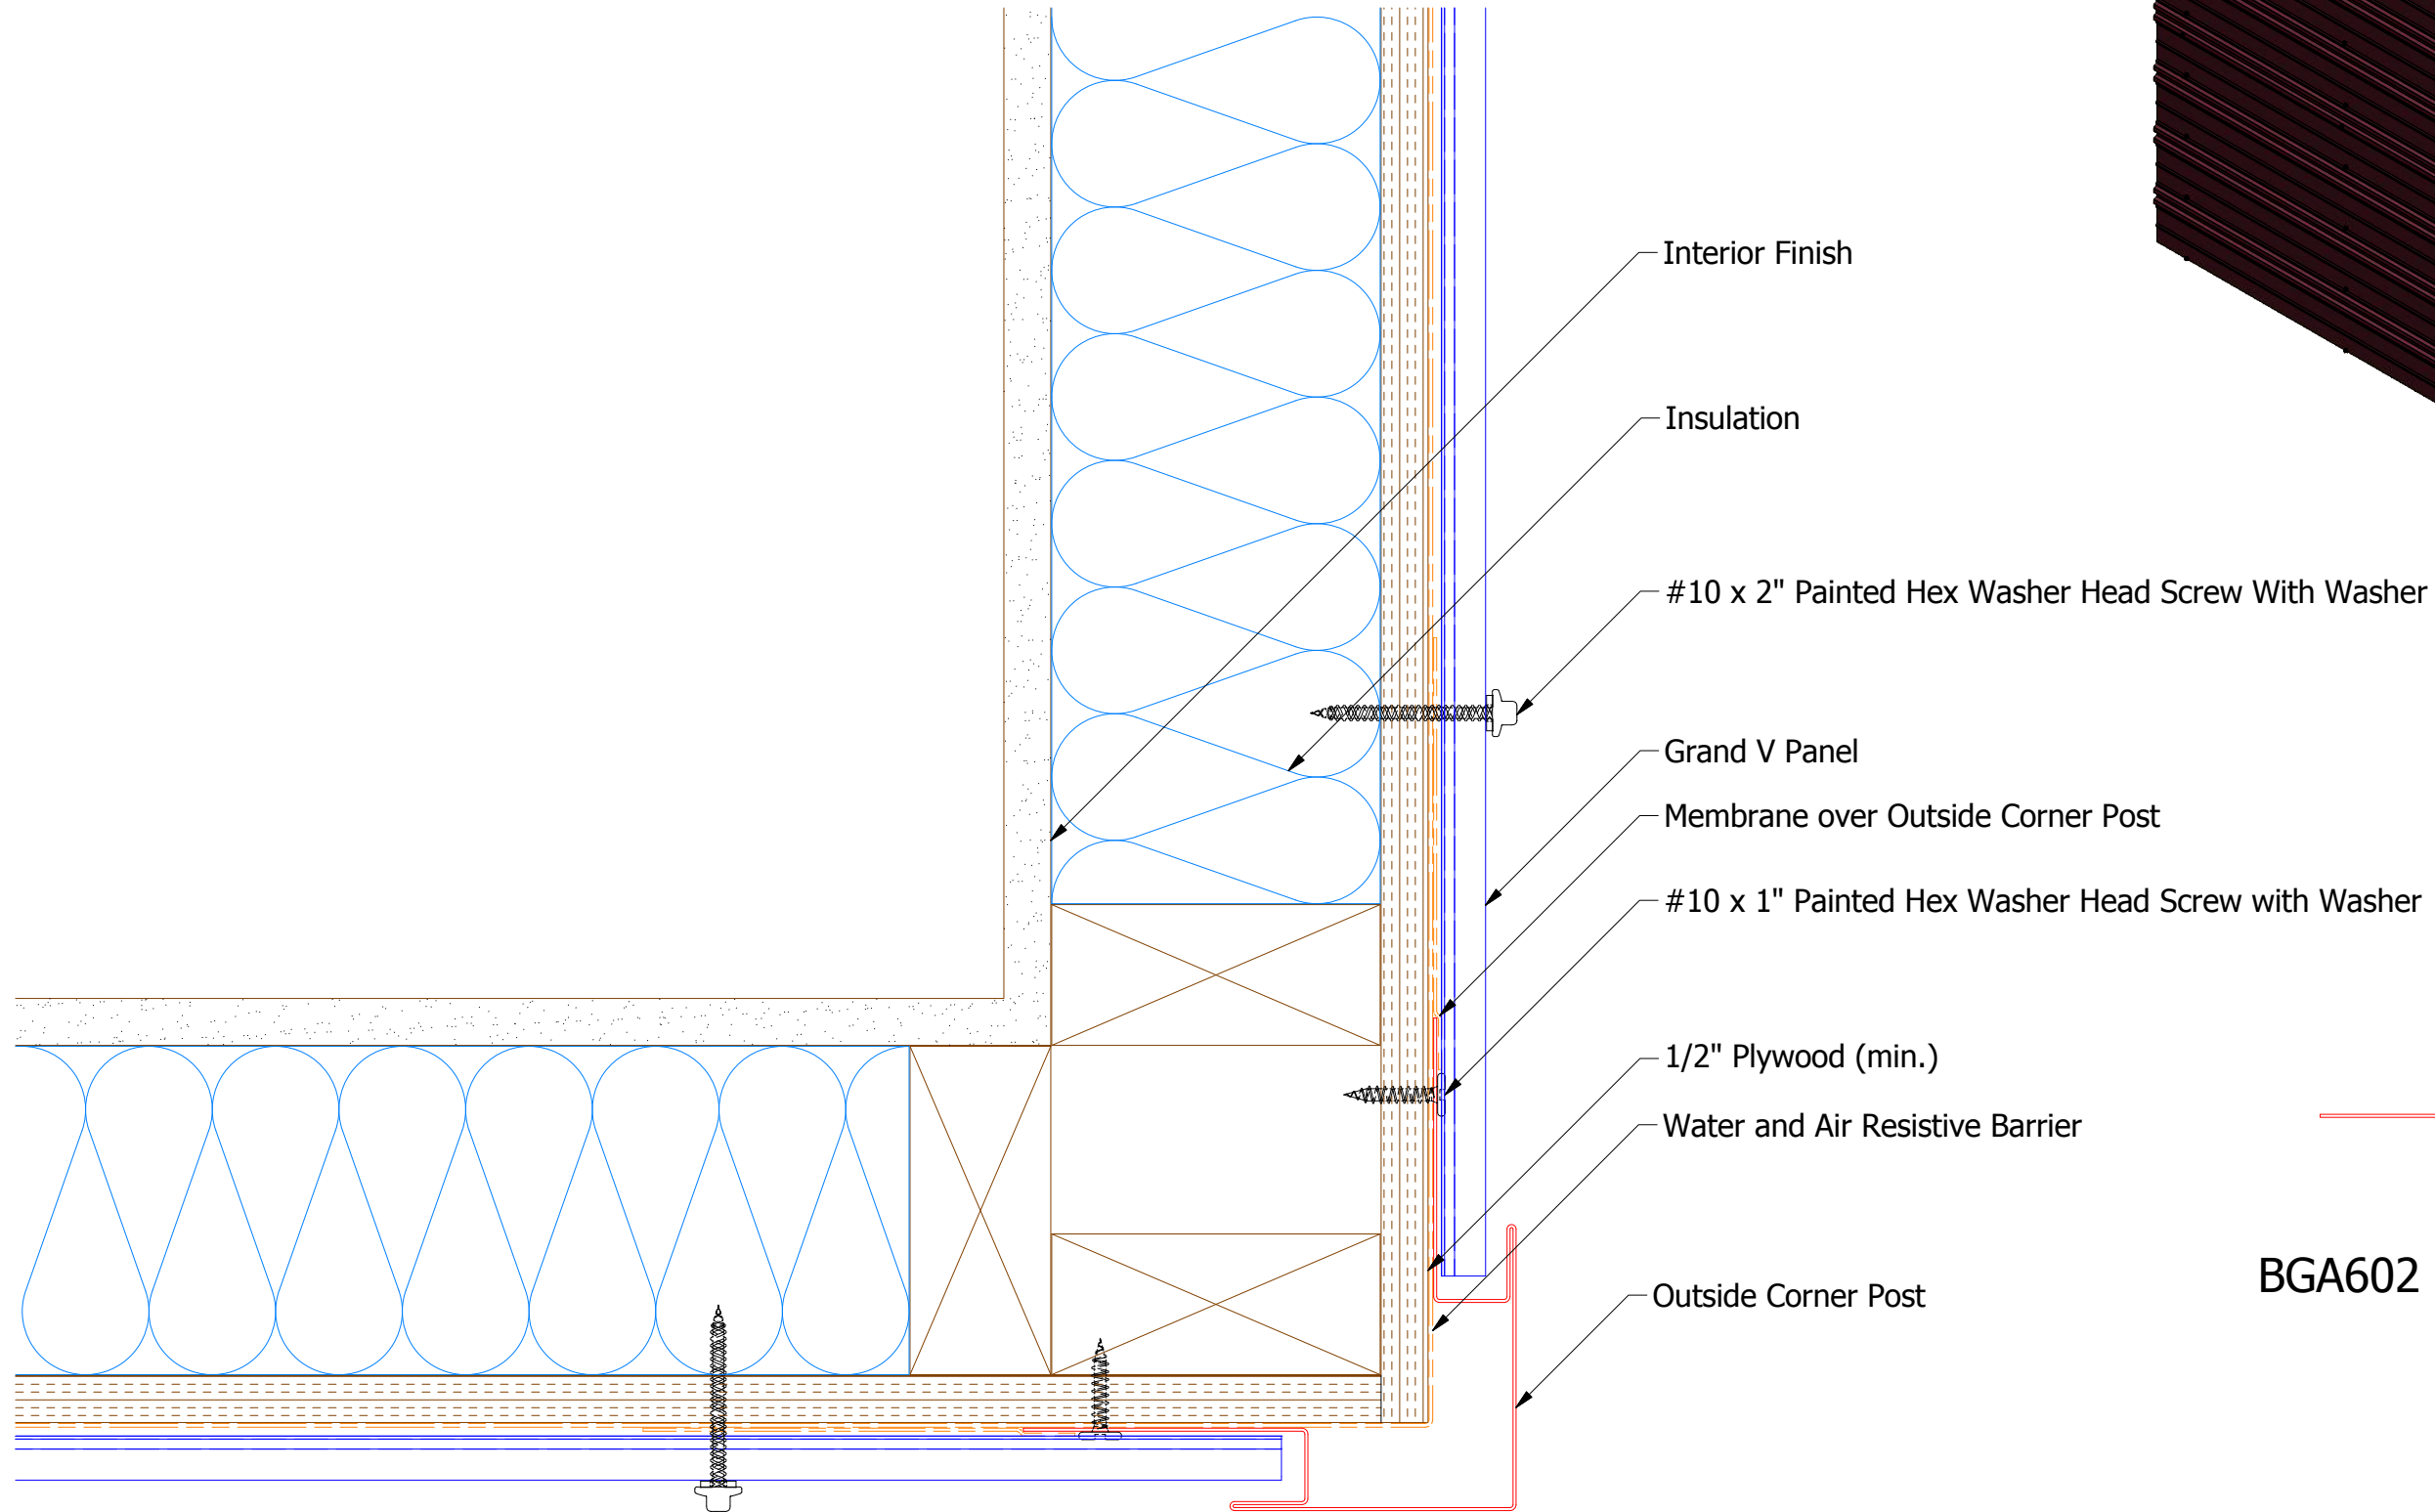

Horizontal Panel

BGA602 - Outside Corner Post

ATAS INTERNATIONAL, INC
 Allentown PA
 610-395-8445
 Mesa AZ
 480-558-7210

TITLE		Grand V Outside Corner Detail	
DR	DMR	DATE	6/14/2016
APP	DAS	DATE	8/8/16
SH. SIZE	B	SCALE	X:X