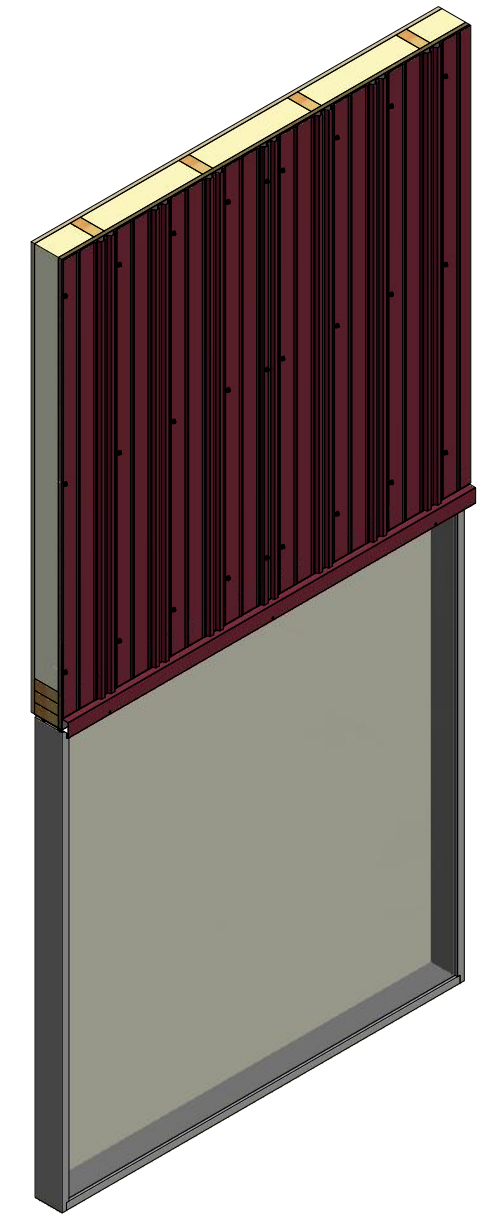

Vertical Panel

BGA690 - Head Angle Trim

BGA550 - Head Trim

		ATAS INTERNATIONAL, INC Allentown PA 610-395-8445 Mesa AZ 480-558-7210	
Grand V Head Detail			
DWG. NO.	DR	DATE	6/13/2016
	DMR		
MATERIAL	APP	DAS	DATE 8/8/16
	SH. SIZE	B	SCALE X:X