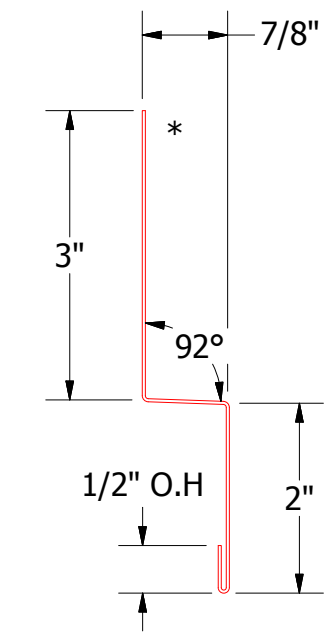

Vertical Panel

BGA690 - Head Angle Trim

BGA550 - Head Trim

		ATAS INTERNATIONAL, INC Allentown PA 610-395-8445 Mesa AZ 480-558-7210	
Grand V Head Detail			
DWG. NO.	DR	DATE	6/13/2016
	DMR		
MATERIAL	APP	DAS	DATE 8/8/16
	SH. SIZE	B	SCALE X:X