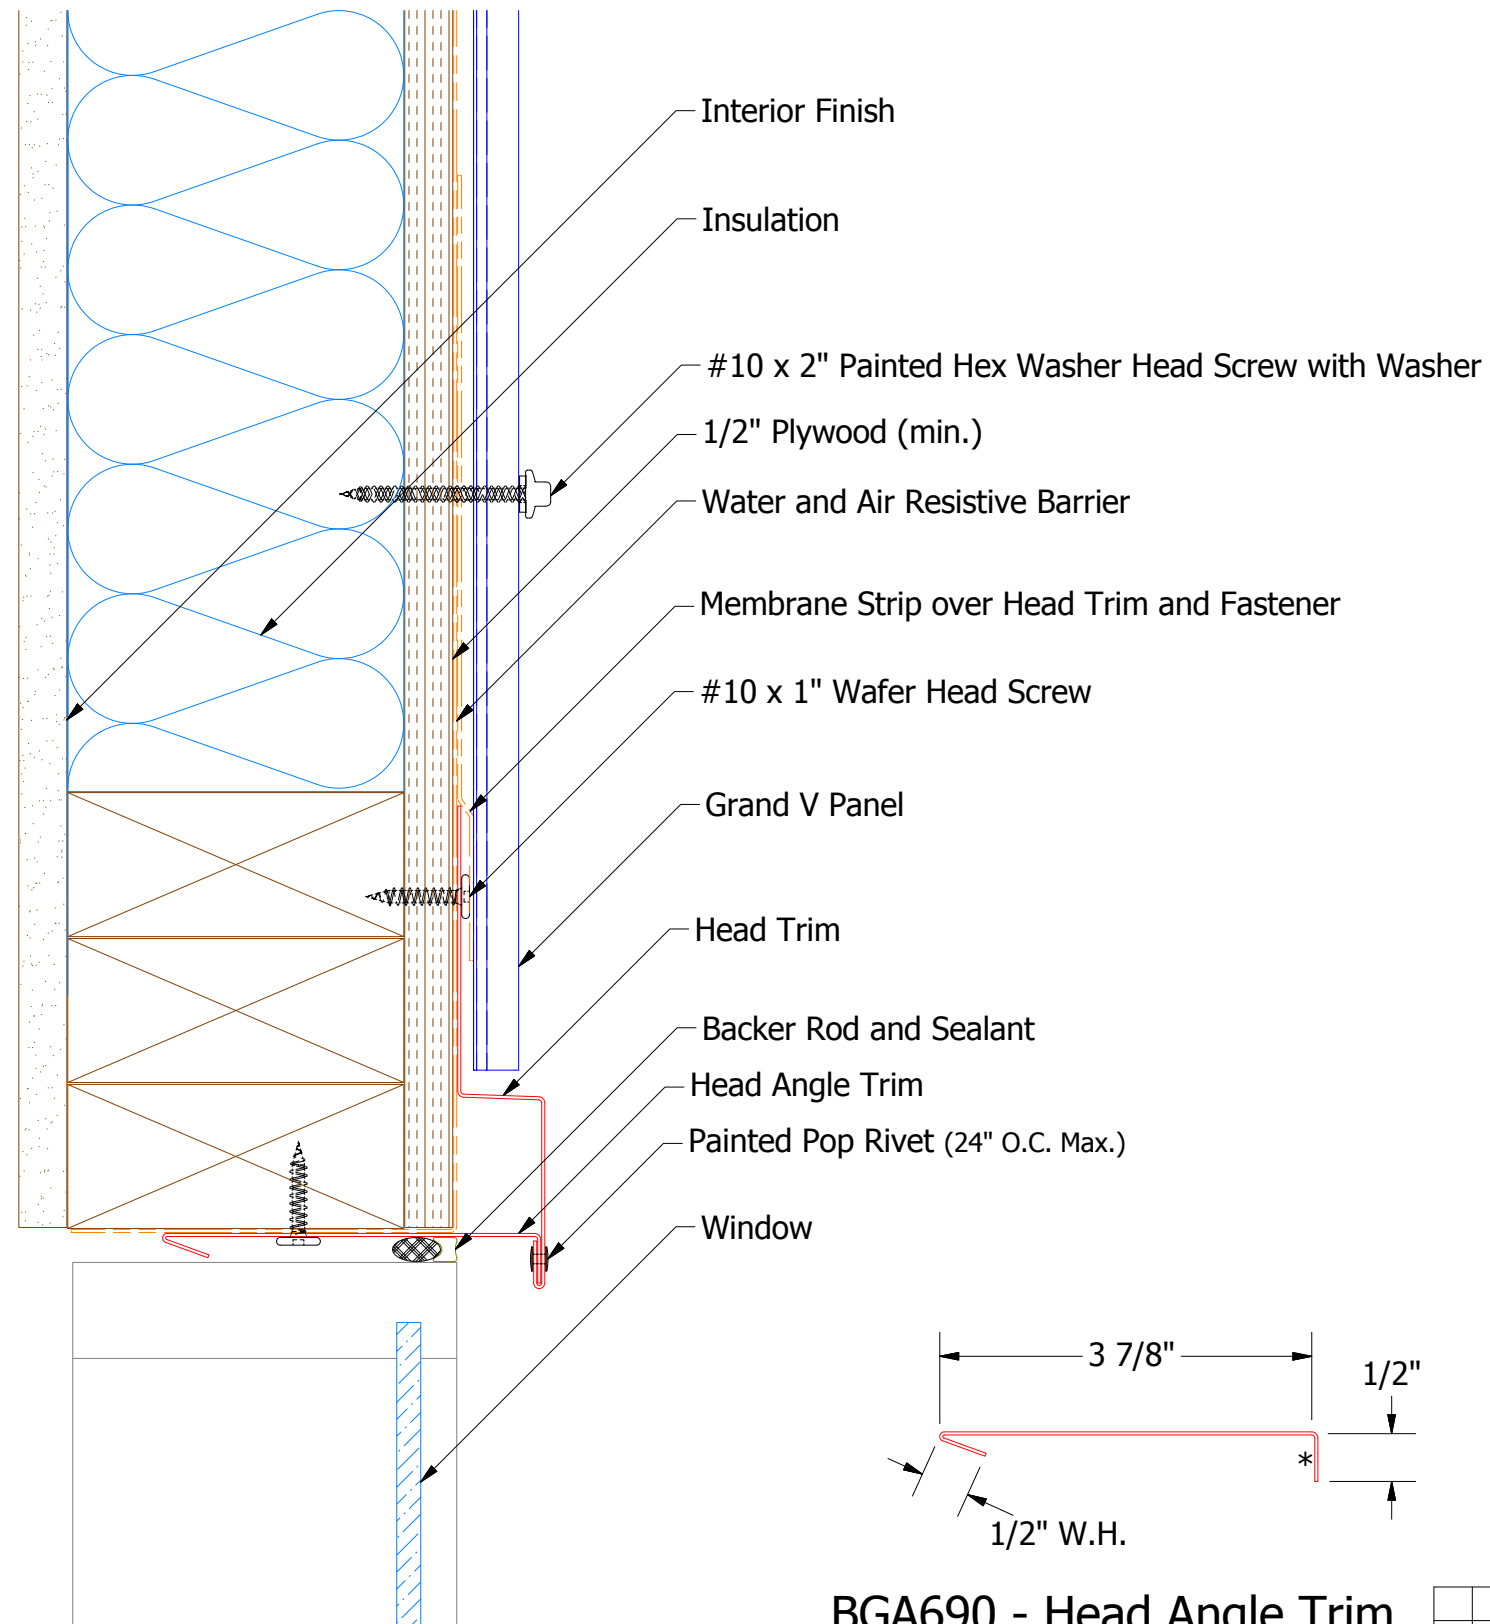

Vertical Panel

BGA690 - Head Angle Trim

BGA550 - Head Trim

		ATAS INTERNATIONAL, INC Allentown PA 610-395-8445 Mesa AZ 480-558-7210	
Grand V Head Detail			
DWG. NO.	DR	DATE	6/13/2016
	DMR		
MATERIAL	APP	DAS	DATE 8/8/16
	SH. SIZE	B	SCALE X:X