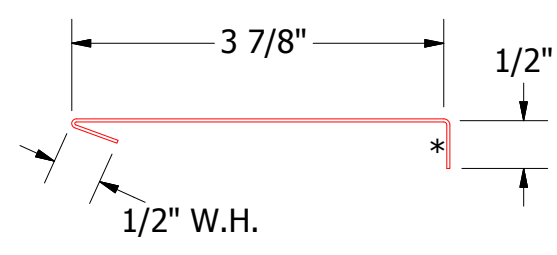

Vertical Panel

BGA690 - Head Angle Trim

BGA550 - Head Trim

		ATAS INTERNATIONAL, INC Allentown PA 610-395-8445 Mesa AZ 480-558-7210	
Grand V Head Detail			
DWG. NO.	DR	DATE	6/13/2016
	DMR		
MATERIAL	APP	DAS	DATE 8/8/16
	SH. SIZE	B	SCALE X:X