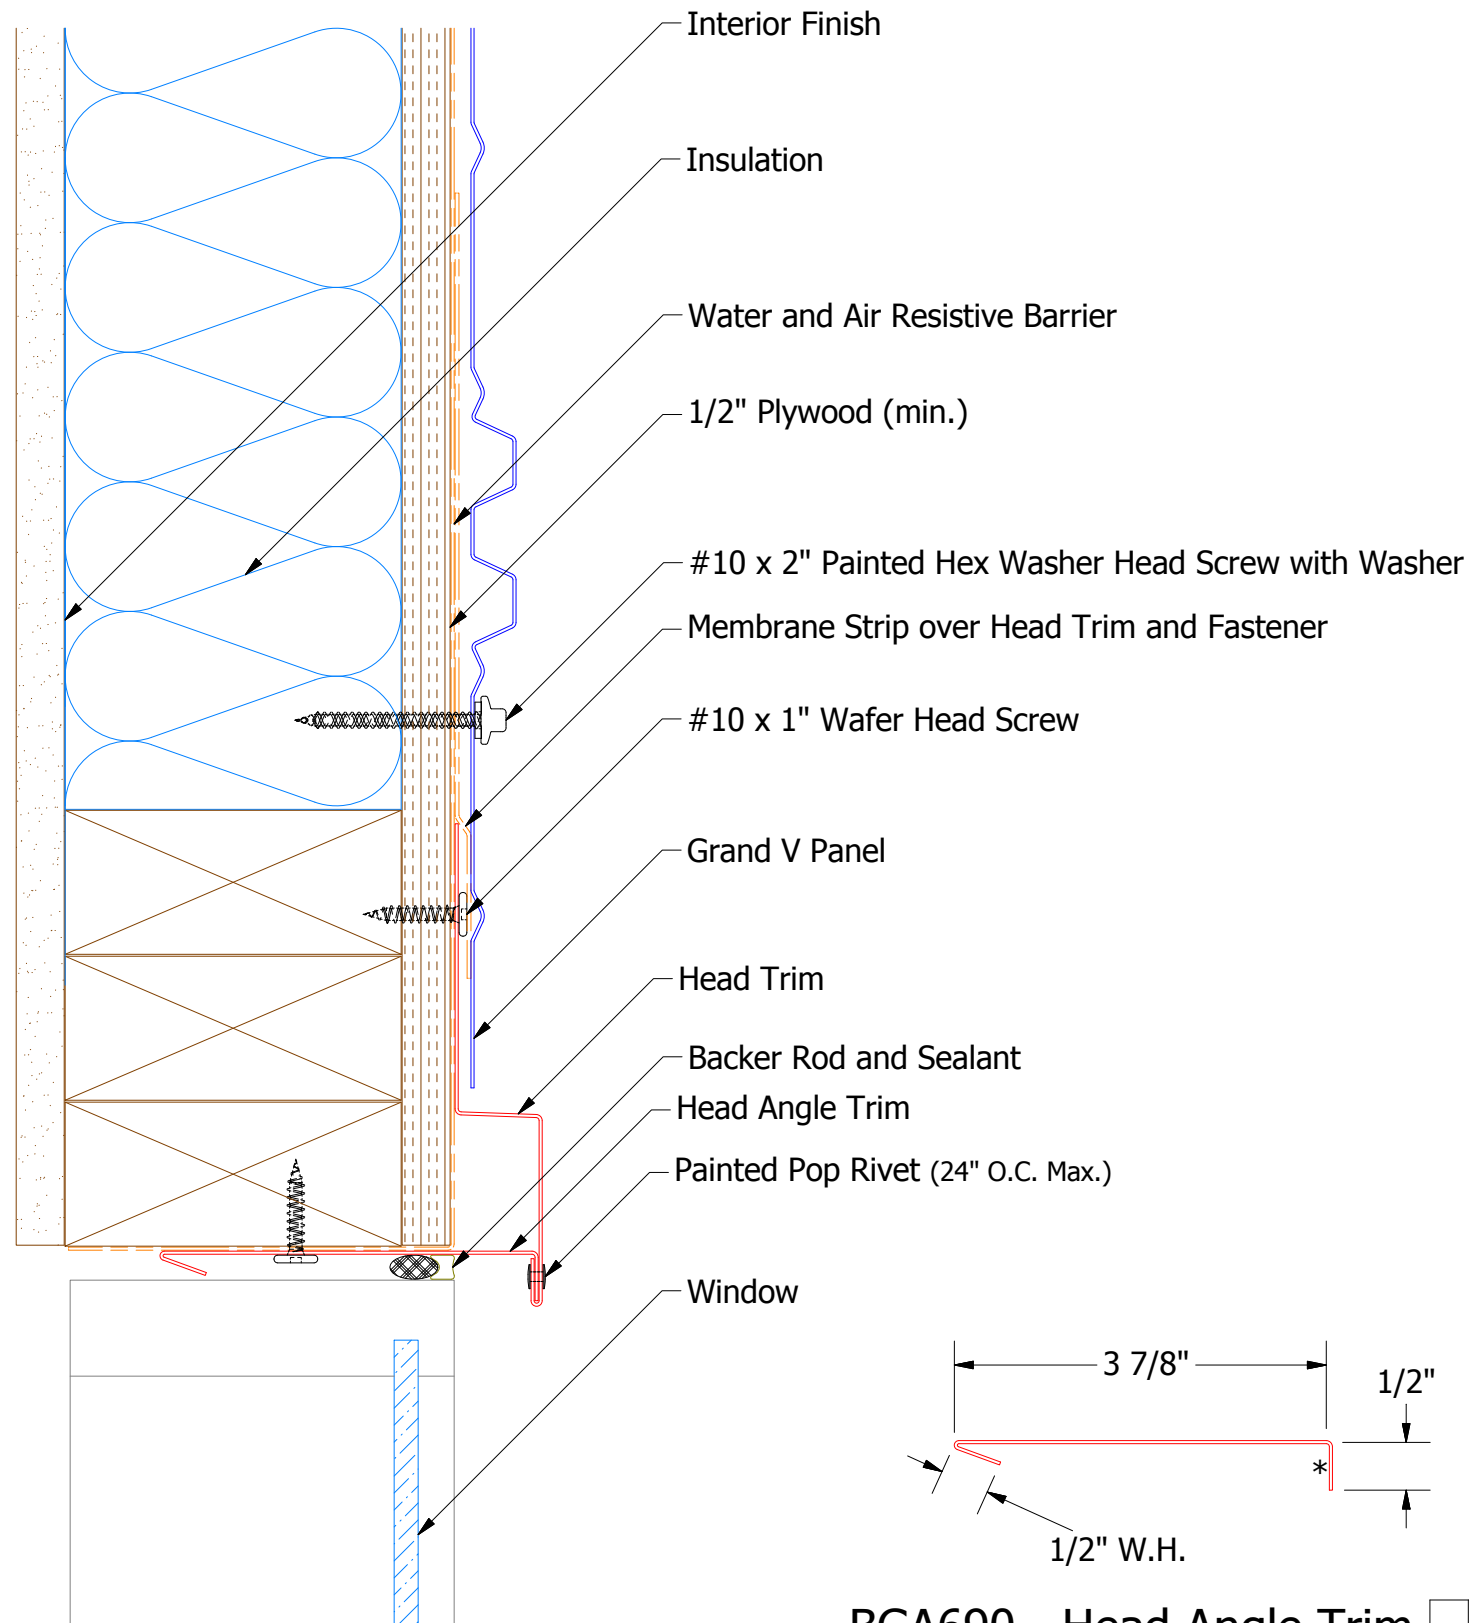

# Horizontal Panel

BGA690 - Head Angle Trim

BGA550 - Head Trim

 <b>ATAS INTERNATIONAL, INC</b> Allentown PA 610-395-8445 Mesa AZ 480-558-7210	
TITLE <b>Grand V Head Detail</b>	
DWG. NO.	DR DMR DATE 6/13/2016 APP DAS DATE 8/8/16
MATERIAL	SH. SIZE B SCALE X:X