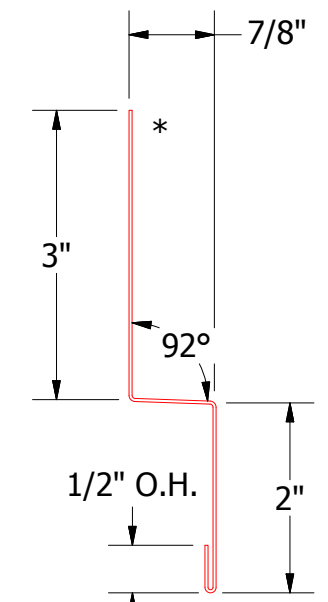

# Horizontal Panel

BGA690 - Head Angle Trim

BGA550 - Head Trim

 <b>ATAS INTERNATIONAL, INC</b> Allentown PA 610-395-8445 Mesa AZ 480-558-7210	
TITLE <b>Grand V Head Detail</b>	
DWG. NO.	DR DMR DATE 6/13/2016 APP DAS DATE 8/8/16
MATERIAL	SH. SIZE B SCALE X:X