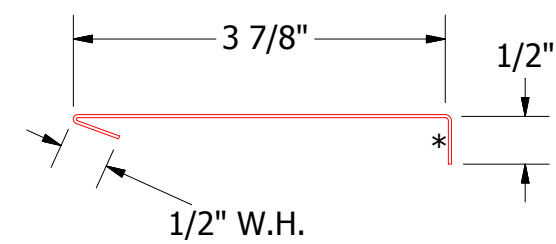

# Horizontal Panel

BGA690 - Head Angle Trim

BGA550 - Head Trim

 <b>ATAS INTERNATIONAL, INC</b> Allentown PA 610-395-8445 Mesa AZ 480-558-7210	
TITLE <b>Grand V Head Detail</b>	
DWG. NO.	DR DMR DATE 6/13/2016 APP DAS DATE 8/8/16
MATERIAL	SH. SIZE B SCALE X:X