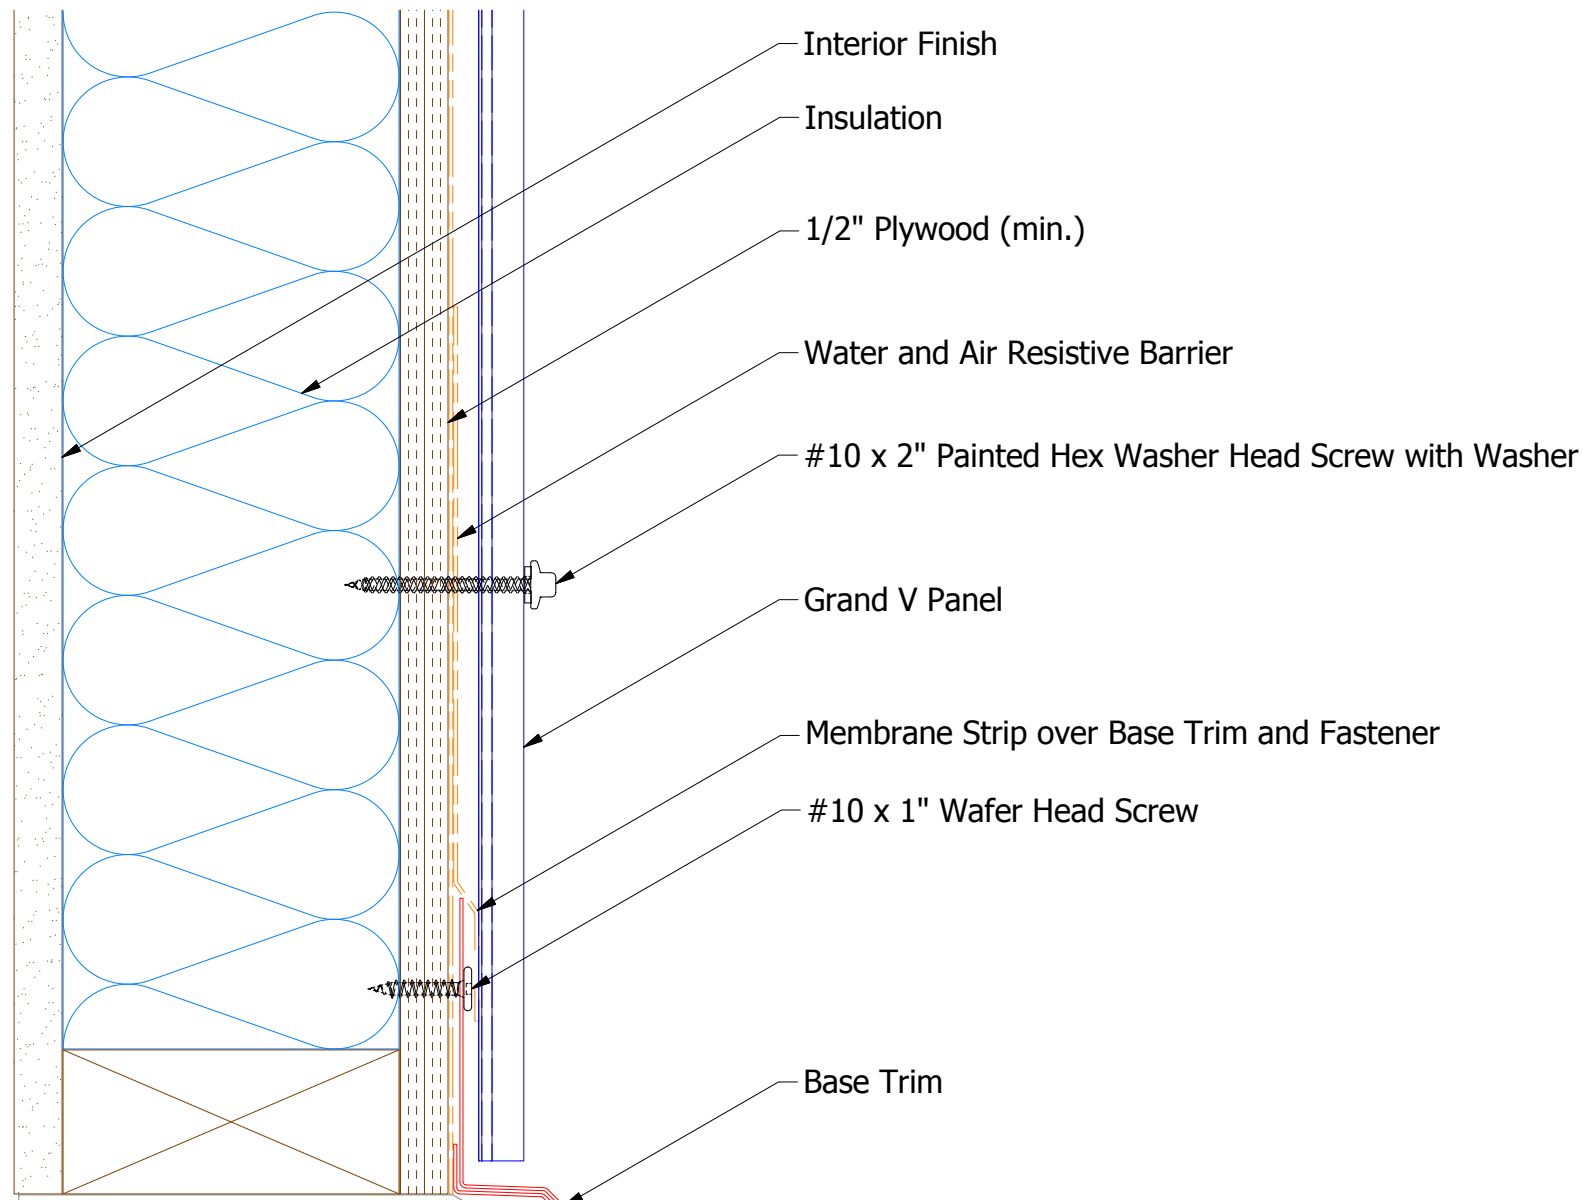

Vertical Panel

BGA661 - Base Trim

ATAS INTERNATIONAL, INC
 Allentown PA
 610-395-8445
 Mesa AZ
 480-558-7210

Grand V Base Detail

TITLE				DR		DATE	
DWG. NO.				DMR	6/10/2016		
MATERIAL				APP	DAS	DATE	
REV. NO.				SH. SIZE	B	SCALE	
DATE				X:X			
DESCRIPTION OF REVISION				BY		APP	