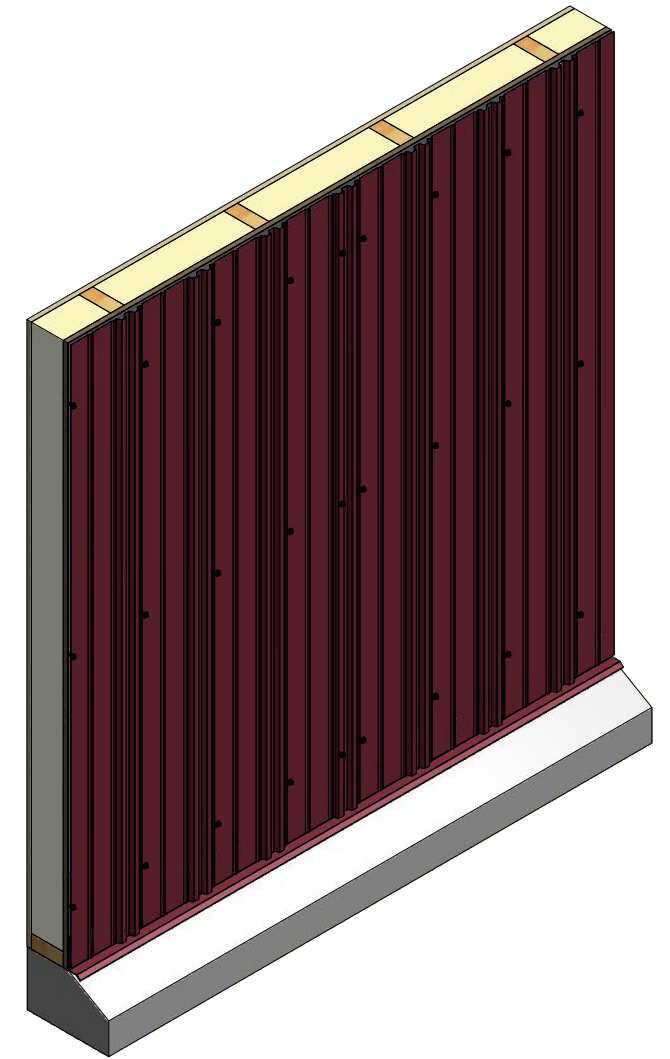

Vertical Panel

BGA661 - Base Trim

ATAS INTERNATIONAL, INC
 Allentown PA
 610-395-8445
 Mesa AZ
 480-558-7210

Grand V Base Detail

TITLE				DR		DATE	
DWG. NO.				DMR	6/10/2016		
MATERIAL				APP	DAS	DATE	
REV. NO.				SH. SIZE	B	SCALE	
DATE				X:X			
DESCRIPTION OF REVISION				BY		APP	