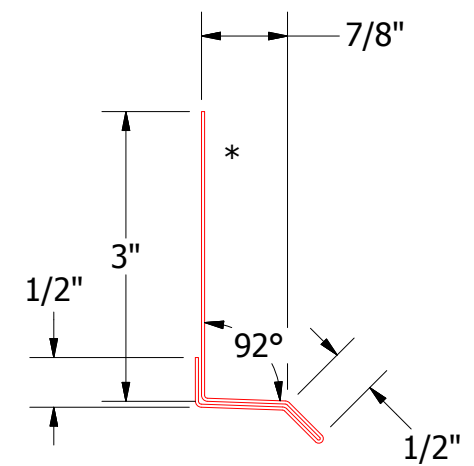

Vertical Panel

BGA661 - Base Trim

ATAS INTERNATIONAL, INC
 Allentown PA
 610-395-8445
 Mesa AZ
 480-558-7210

Grand V Base Detail

TITLE				DR		DATE	
DWG. NO.				DMR	6/10/2016		
MATERIAL				APP	DAS	DATE	
REV. NO.				SH. SIZE	B	SCALE	
DATE				X:X			
DESCRIPTION OF REVISION				BY		APP	