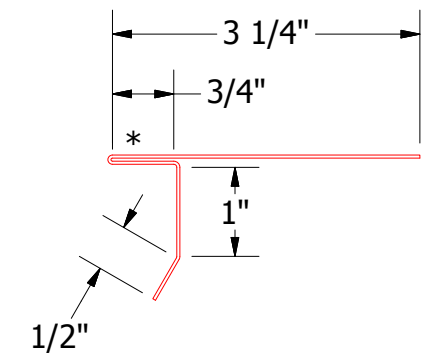

HSA201-Channel Trim

HSA114-Drip Edge

 ATAS INTERNATIONAL, INC Allentown PA 610-395-8445 Mesa AZ 480-558-7210		TITLE	
		Advanta Shingle Gable Detail	
DWG. NO.		DR	DATE
		KRK	4/10/2018
MATERIAL		APP	DATE
REV. NO.	DATE	DESCRIPTION OF REVISION	BY APP
		SH. SIZE	SCALE
		B	X:X

Note: * denotes color side.