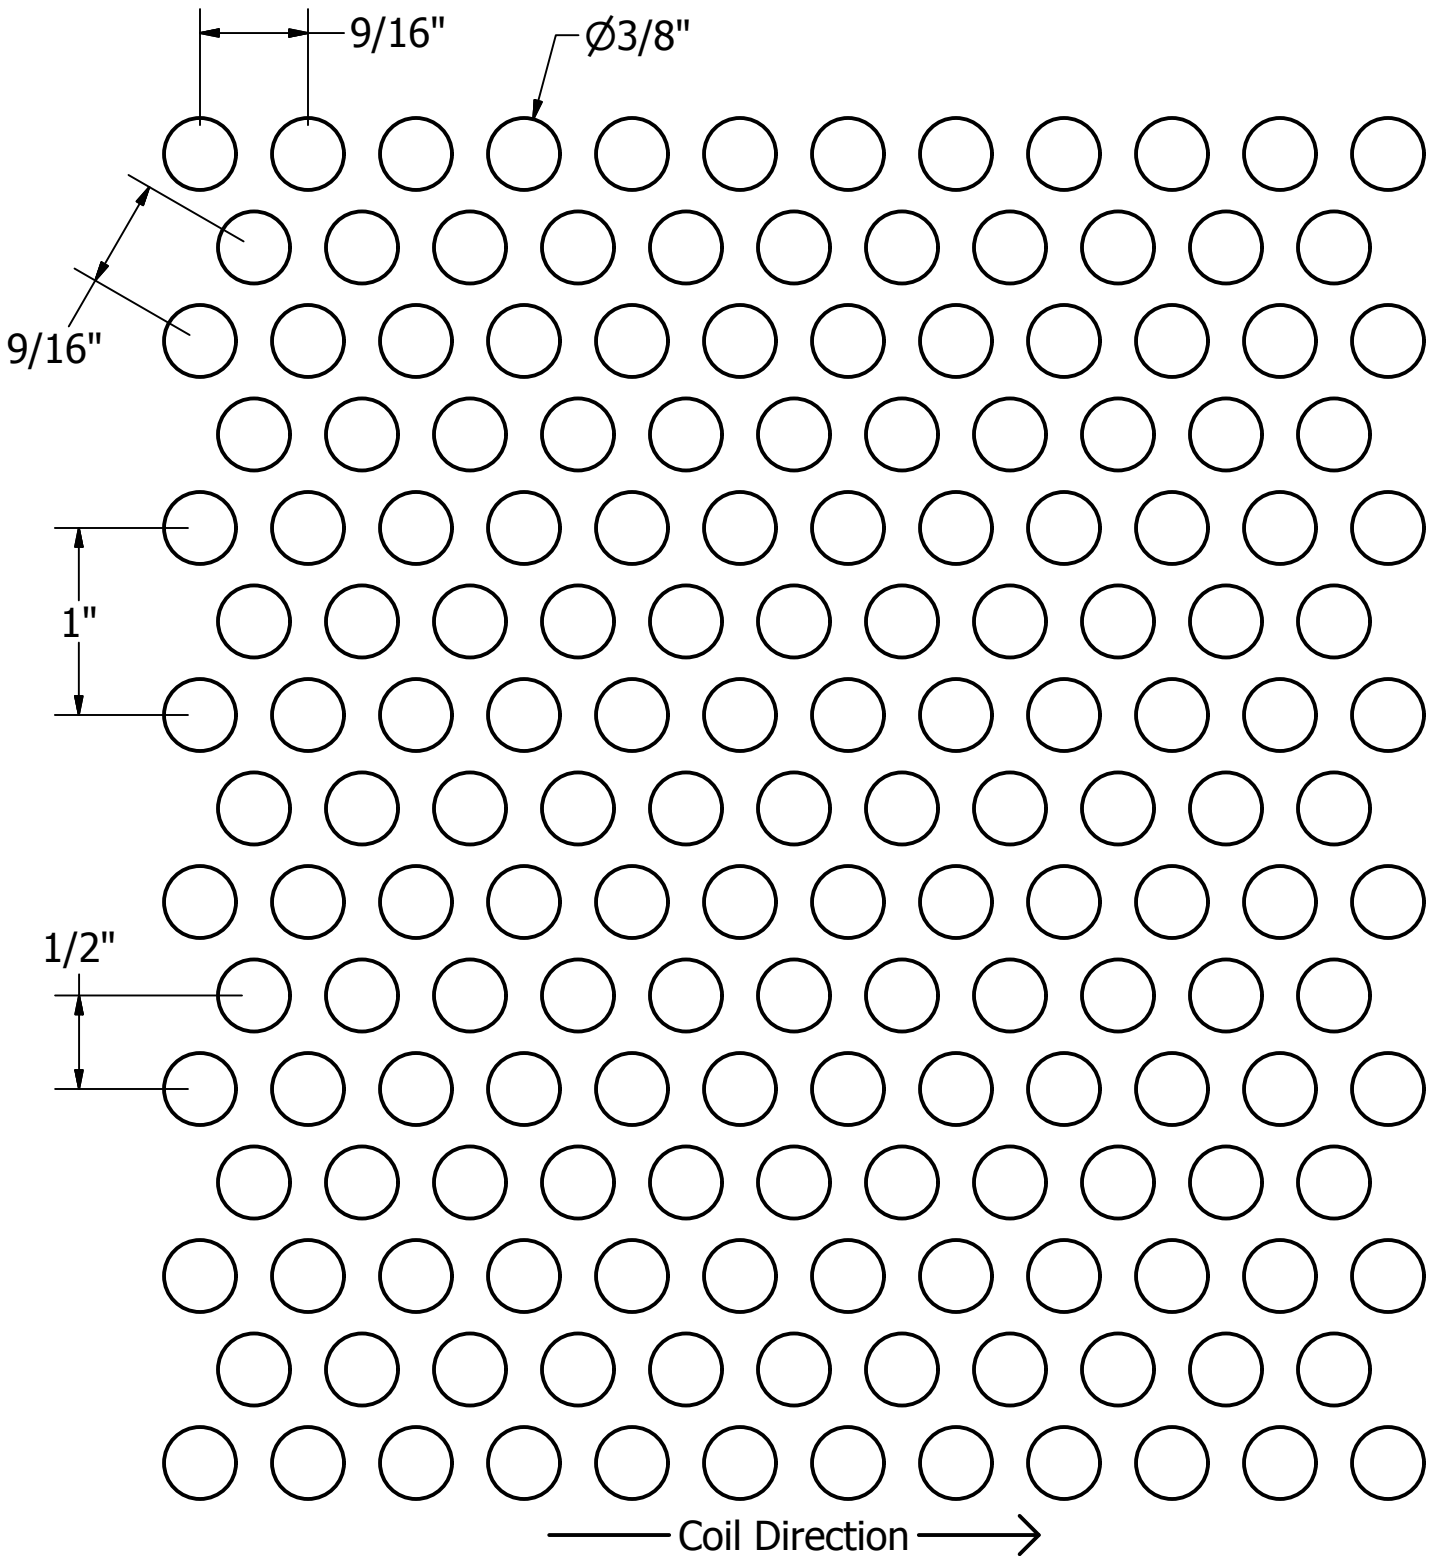

A25 - 3/8" Round x 9/16" Staggered Centers - 40% Open Area

Note: When printing for accuracy of layout ensure scale is set to 100% when printing