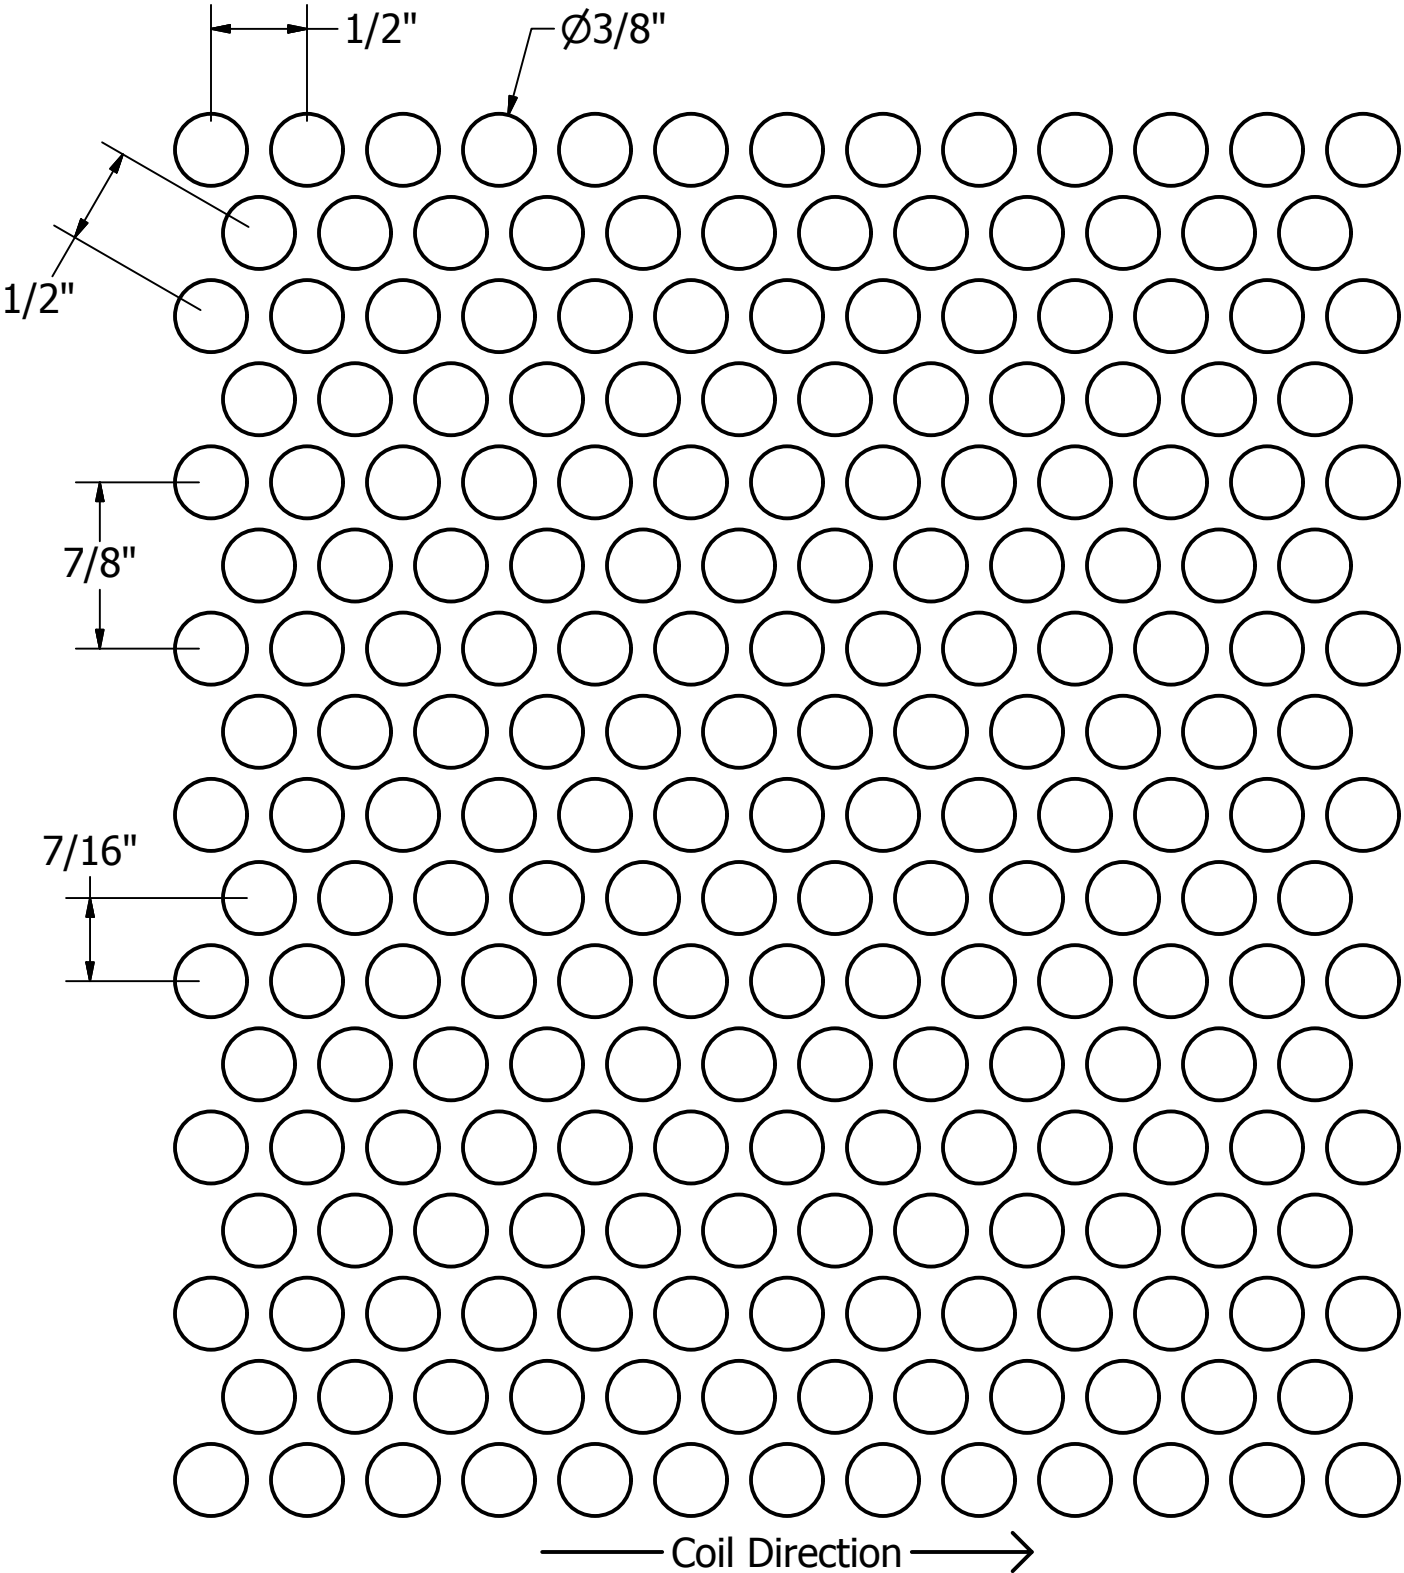

A24 - 3/8" Round x 1/2" Staggered Centers - 51% Open Area

Note: When printing for accuracy of layout ensure scale is set to 100% when printing