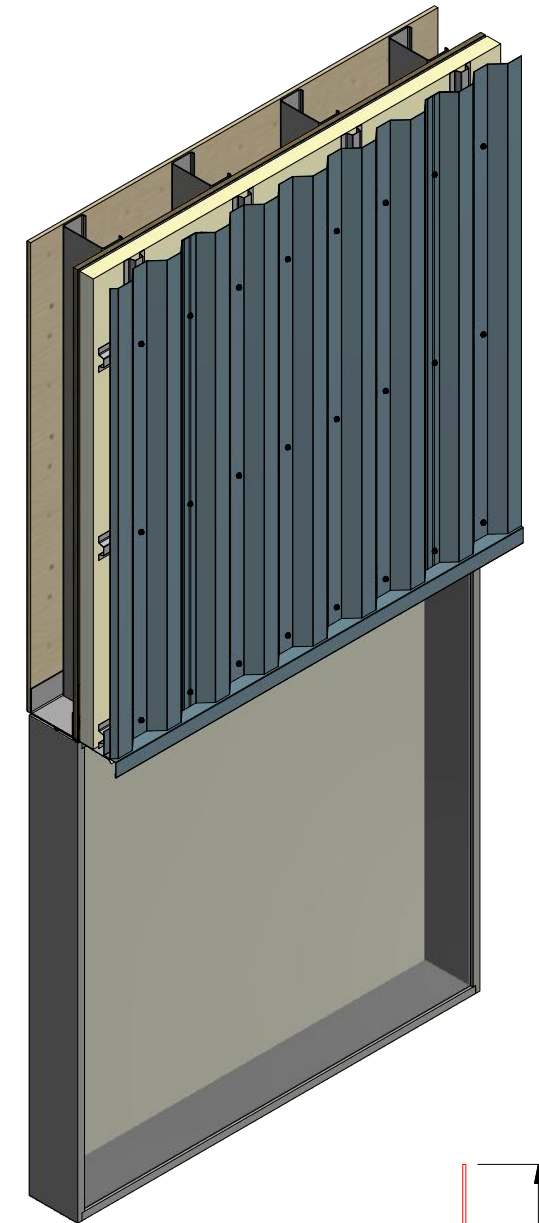

# Vertical Panel

**BWA550-Head Trim**

**Flashing**  
 (Field Fabricated from Color Matched Flat Stock)

**BWA683-Angle Trim with Return**  
 (Field Fabricated from Color Matched Flat Stock)

ATAS INTERNATIONAL, INC  
 Allentown PA  
 610-395-8445  
 Mesa AZ  
 480-558-7210

TITLE **7.2" Rib Open Head Detail**

REV. NO.	DATE	DESCRIPTION OF REVISION	BY	APP	DWG. NO.	DR	DATE
						DMR	8/26/2016
					MATERIAL	APP	DATE
					SH. SIZE	B	SCALE
							X:X