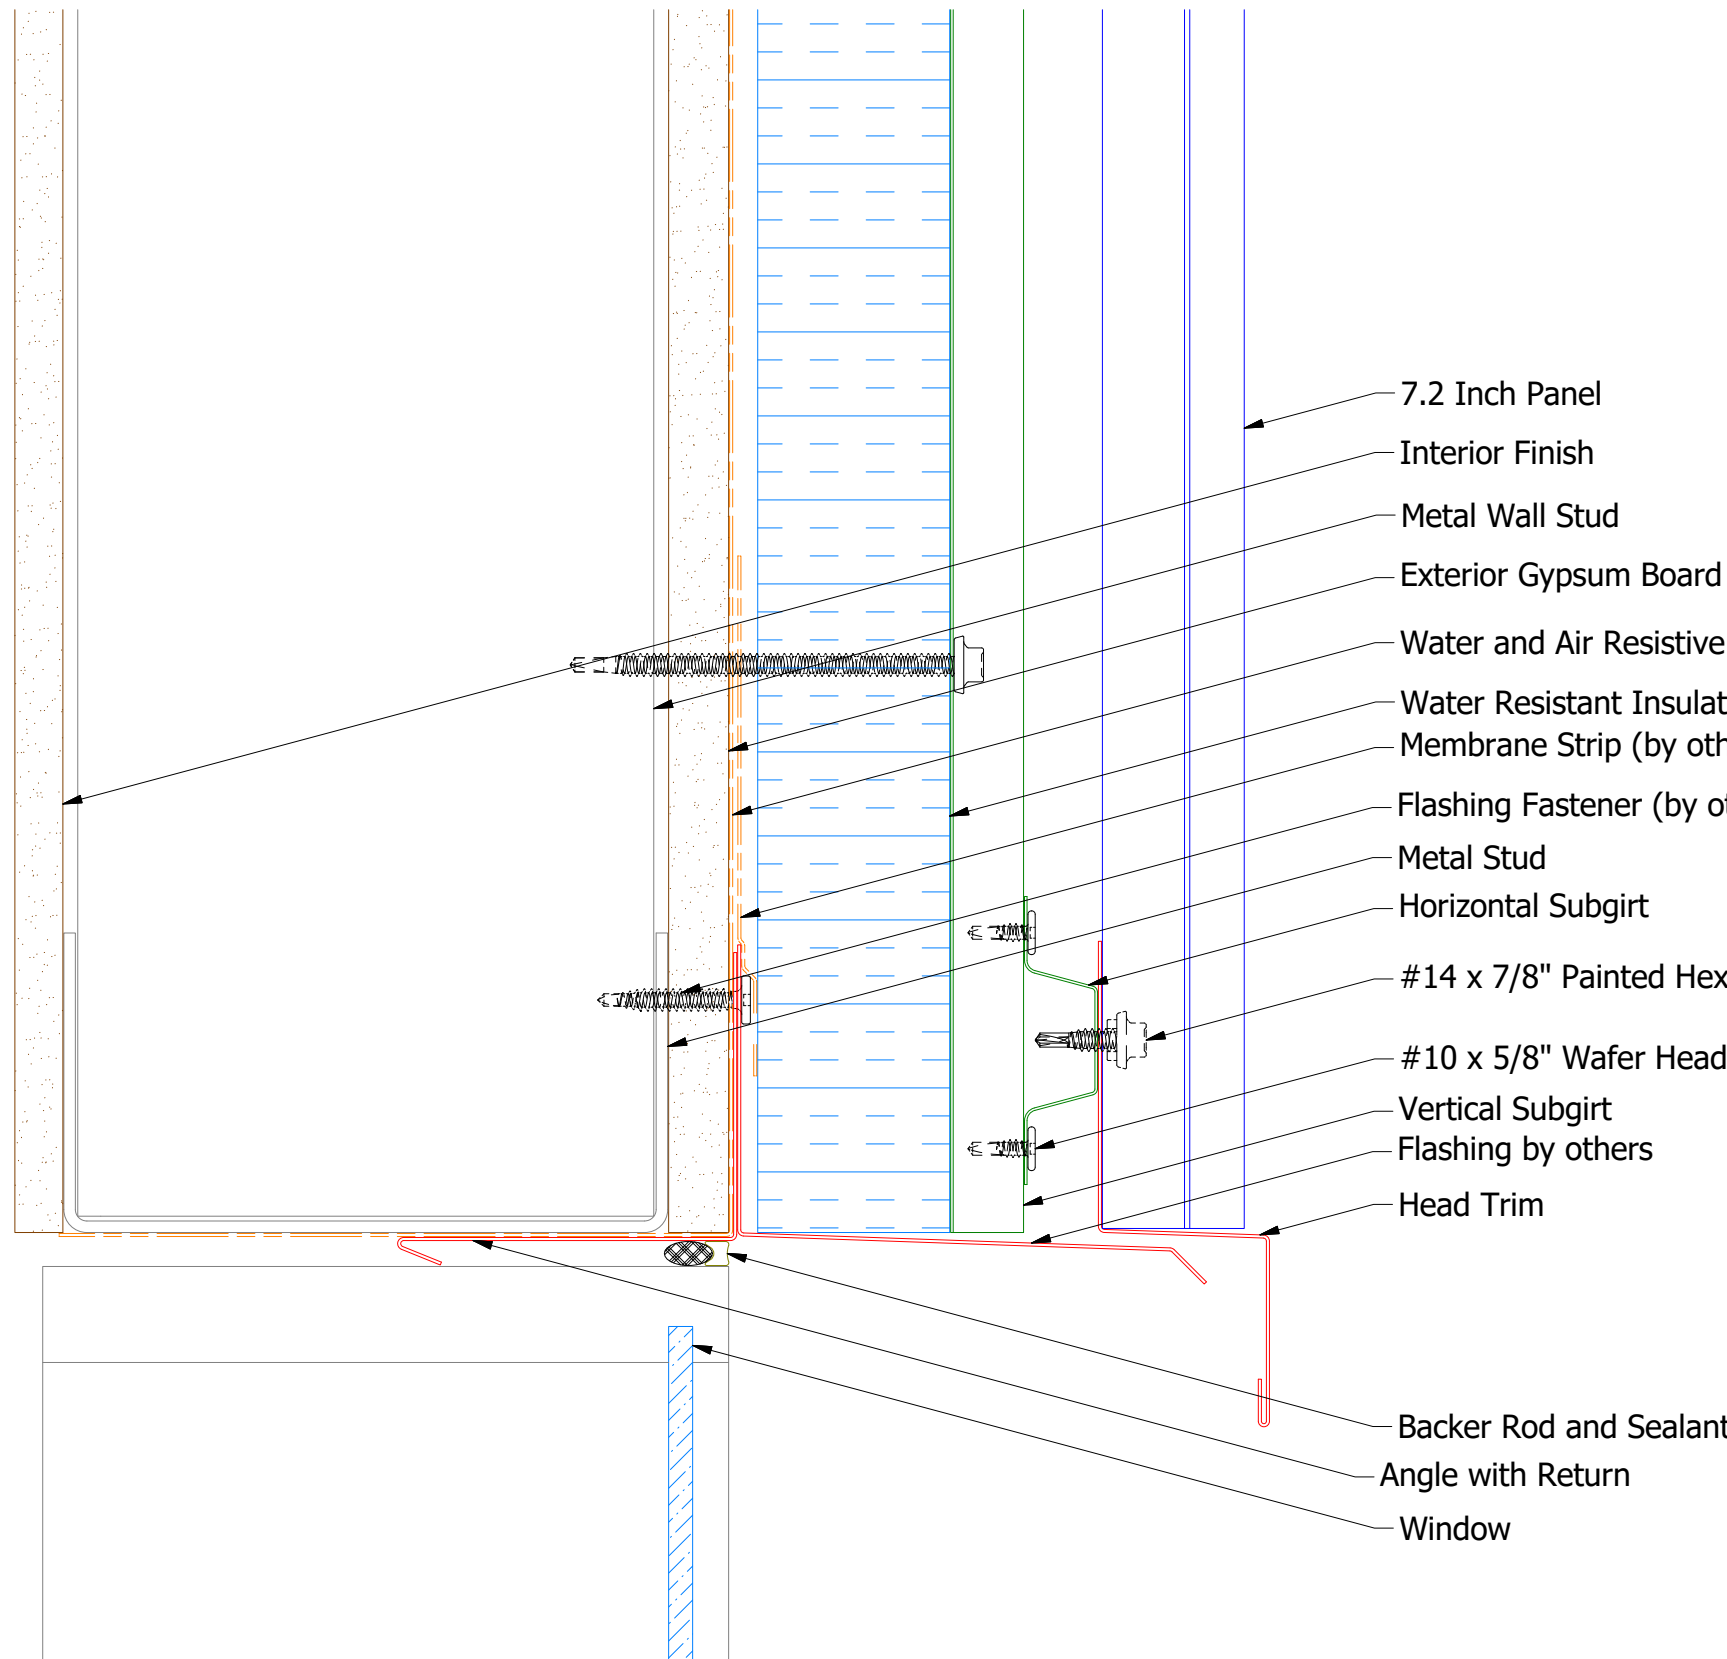

# Vertical Panel

**BWA550-Head Trim**

**Flashing**  
 (Field Fabricated from Color Matched Flat Stock)

**BWA683-Angle Trim with Return**  
 (Field Fabricated from Color Matched Flat Stock)

ATAS INTERNATIONAL, INC  
 Allentown PA  
 610-395-8445  
 Mesa AZ  
 480-558-7210

TITLE **7.2" Rib Open Head Detail**

REV. NO.	DATE	DESCRIPTION OF REVISION	BY	APP	DWG. NO.	DR	DATE
						DMR	8/26/2016
					MATERIAL	APP	DATE
					SH. SIZE	B	SCALE
							X:X