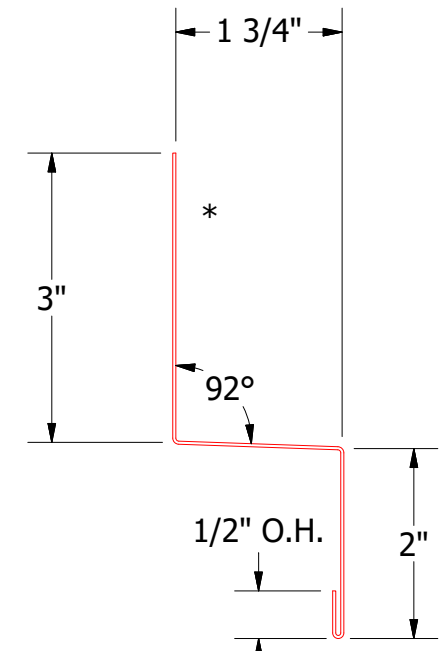

# Vertical Panel

**BWA550-Head Trim**

**Flashing**  
 (Field Fabricated from Color Matched Flat Stock)

**BWA683-Angle Trim with Return**  
 (Field Fabricated from Color Matched Flat Stock)

ATAS INTERNATIONAL, INC  
 Allentown PA  
 610-395-8445  
 Mesa AZ  
 480-558-7210

TITLE **7.2" Rib Open Head Detail**

REV. NO.	DATE	DESCRIPTION OF REVISION	BY	APP	DWG. NO.	DR	DATE
						DMR	8/26/2016
					MATERIAL	APP	DATE
					SH. SIZE	B	SCALE
							X:X