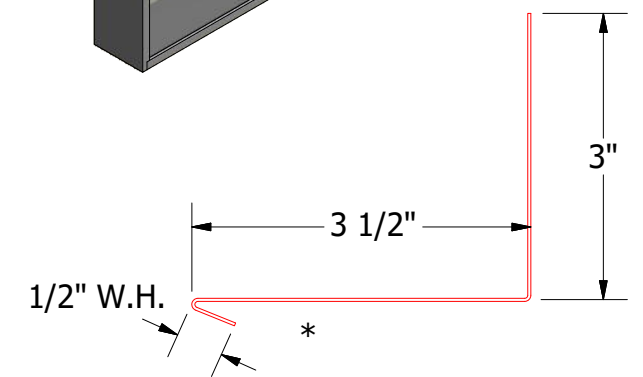

# Vertical Panel

**BWA550-Head Trim**

**Flashing**  
 (Field Fabricated from Color Matched Flat Stock)

**BWA683-Angle Trim with Return**  
 (Field Fabricated from Color Matched Flat Stock)

ATAS INTERNATIONAL, INC  
 Allentown PA  
 610-395-8445  
 Mesa AZ  
 480-558-7210

TITLE **7.2" Rib Open Head Detail**

REV. NO.	DATE	DESCRIPTION OF REVISION	BY	APP	DWG. NO.	DR	DATE
						DMR	8/26/2016
					MATERIAL	APP	DATE
					SH. SIZE	B	SCALE
							X:X