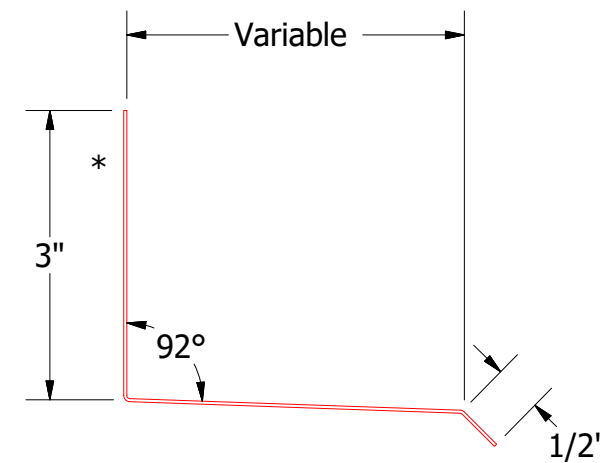

# Vertical Panel

**BWA550-Head Trim**

**Flashing**  
 (Field Fabricated from Color Matched Flat Stock)

**BWA683-Angle Trim with Return**  
 (Field Fabricated from Color Matched Flat Stock)

ATAS INTERNATIONAL, INC  
 Allentown PA  
 610-395-8445  
 Mesa AZ  
 480-558-7210

TITLE **7.2" Rib Open Head Detail**

REV. NO.	DATE	DESCRIPTION OF REVISION	BY	APP	DWG. NO.	DR	DATE
						DMR	8/26/2016
					MATERIAL	APP	DATE
					SH. SIZE	B	SCALE
							X:X