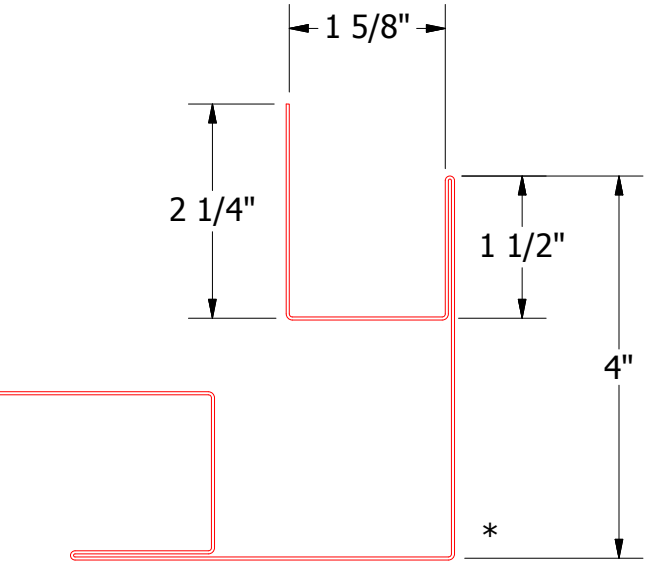

Vertical Panel

BWA602 - Outside Corner Post

ATAS INTERNATIONAL, INC
 Allentown PA
 610-395-8445
 Mesa AZ
 480-558-7210

TITLE				7.2 inch Rib Outside Corner Detail	
DWG. NO.		DR		KRK	DATE 2/1/2016
		APP		DAS	DATE 7/20/16
MATERIAL		SH. SIZE		B	SCALE X:X