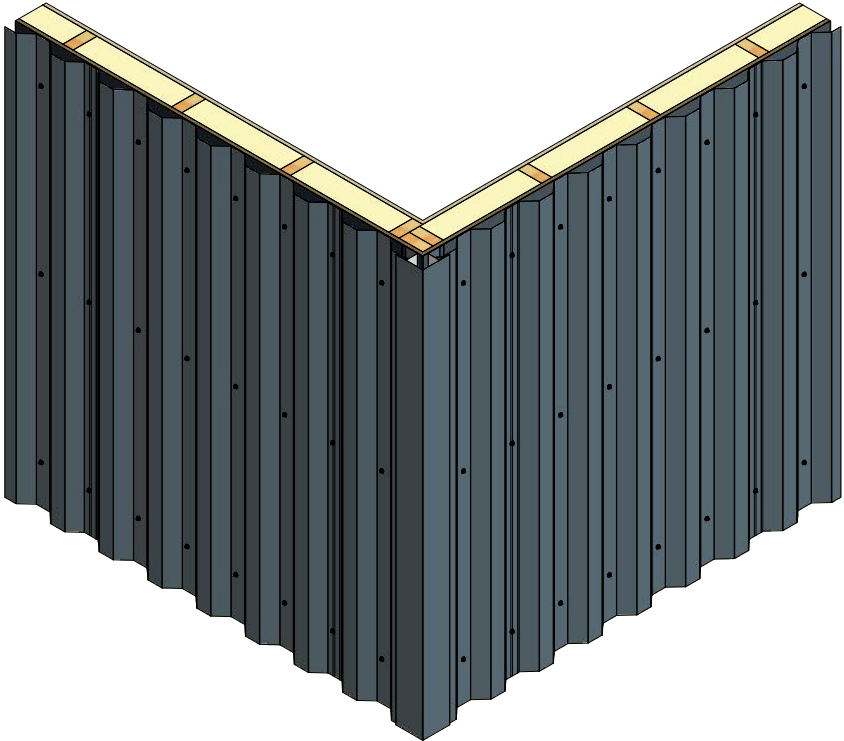

Vertical Panel

BWA602 - Outside Corner Post

ATAS INTERNATIONAL, INC
 Allentown PA
 610-395-8445
 Mesa AZ
 480-558-7210

TITLE				7.2 inch Rib Outside Corner Detail	
DWG. NO.		DR		KRK	DATE 2/1/2016
		APP		DAS	DATE 7/20/16
MATERIAL		SH. SIZE		B	SCALE X:X