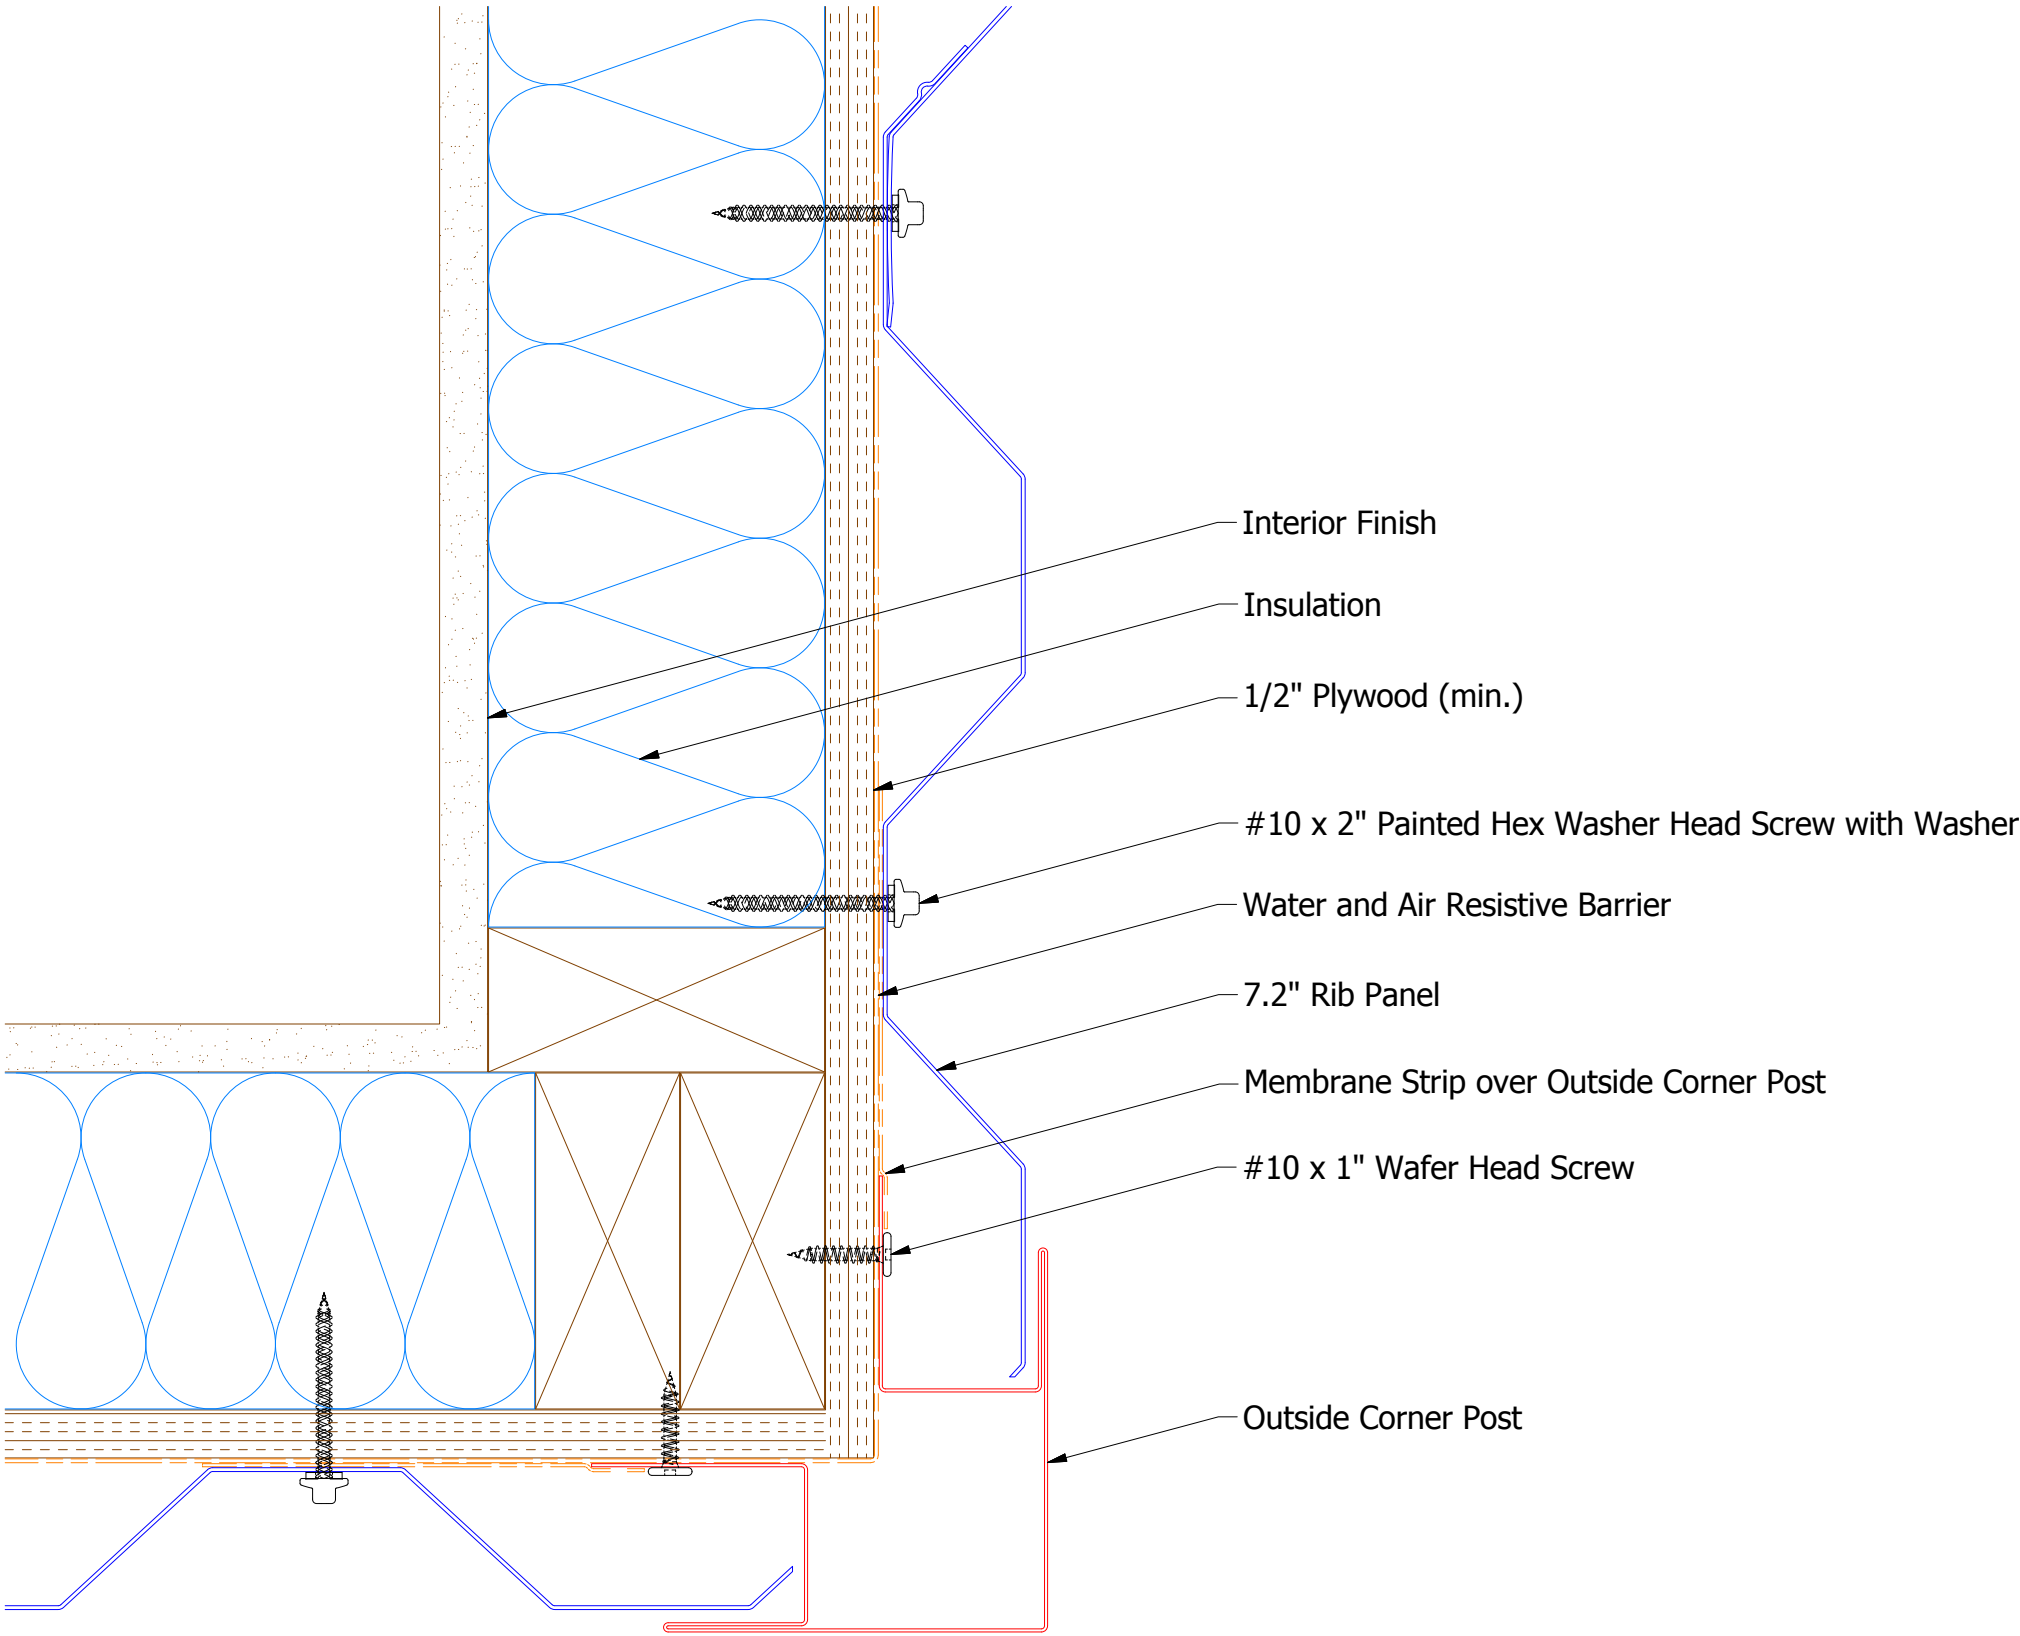

Vertical Panel

BWA602 - Outside Corner Post

ATAS INTERNATIONAL, INC
 Allentown PA
 610-395-8445
 Mesa AZ
 480-558-7210

TITLE				7.2 inch Rib Outside Corner Detail	
DWG. NO.		DR		KRK	DATE 2/1/2016
		APP		DAS	DATE 7/20/16
MATERIAL		SH. SIZE		B	SCALE X:X