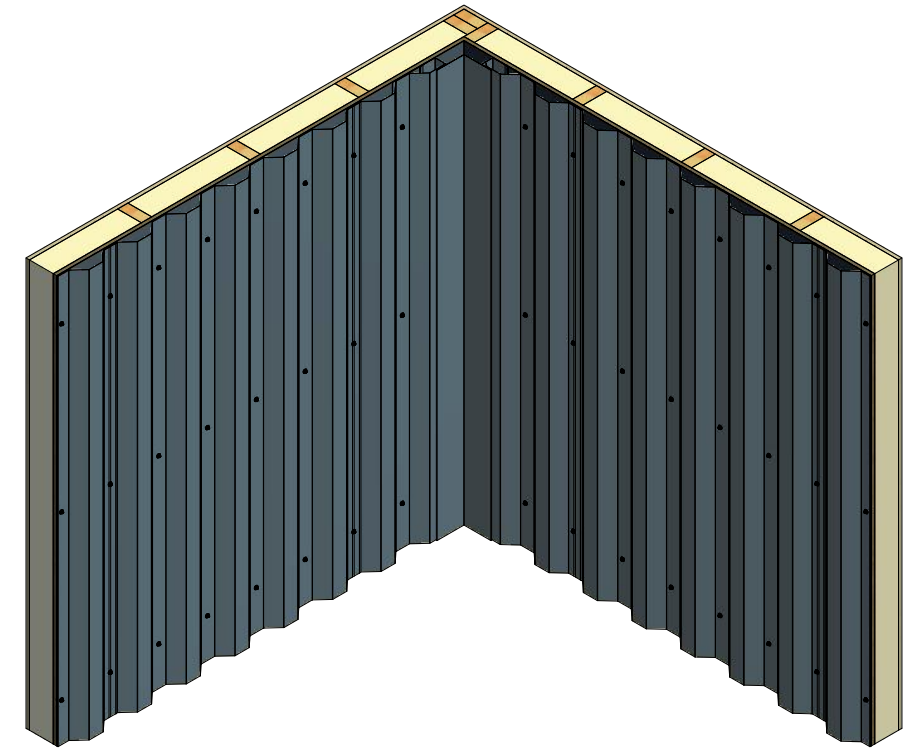

Vertical Panel

 ATAS INTERNATIONAL, INC Allentown PA 610-395-8445 Mesa AZ 480-558-7210	
TITLE 7.2 inch Rib Inside Corner Detail	
DWG. NO.	DR KRK DATE 2/1/2016 APP DAS DATE 7/20/16
MATERIAL	SH. SIZE B SCALE X:X