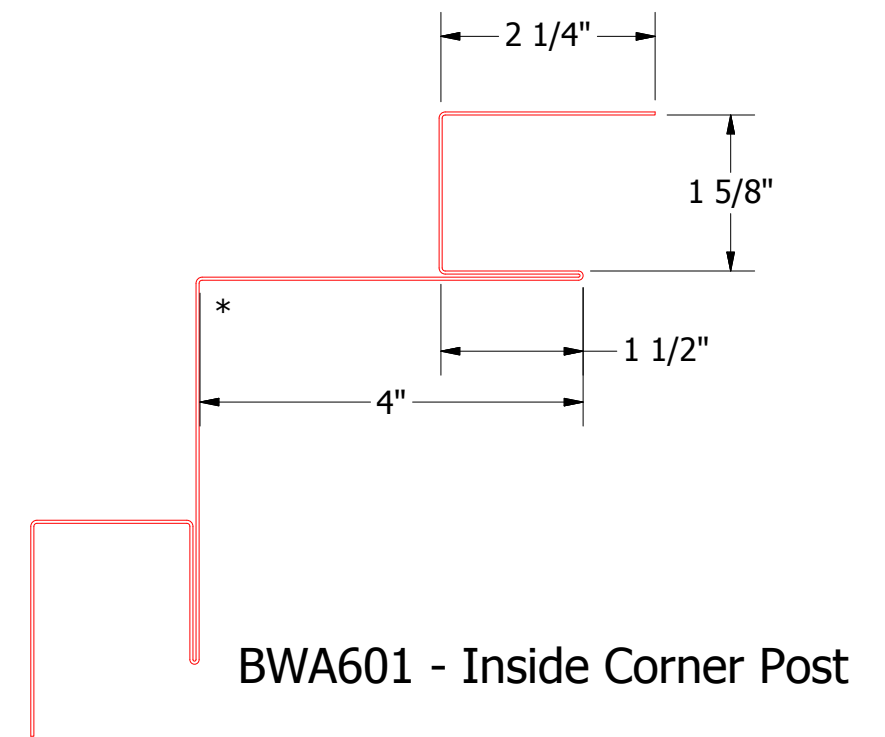

Vertical Panel

 ATAS INTERNATIONAL, INC Allentown PA 610-395-8445 Mesa AZ 480-558-7210	
TITLE 7.2 inch Rib Inside Corner Detail	
DWG. NO.	DR KRK DATE 2/1/2016 APP DAS DATE 7/20/16
MATERIAL	SH. SIZE B SCALE X:X