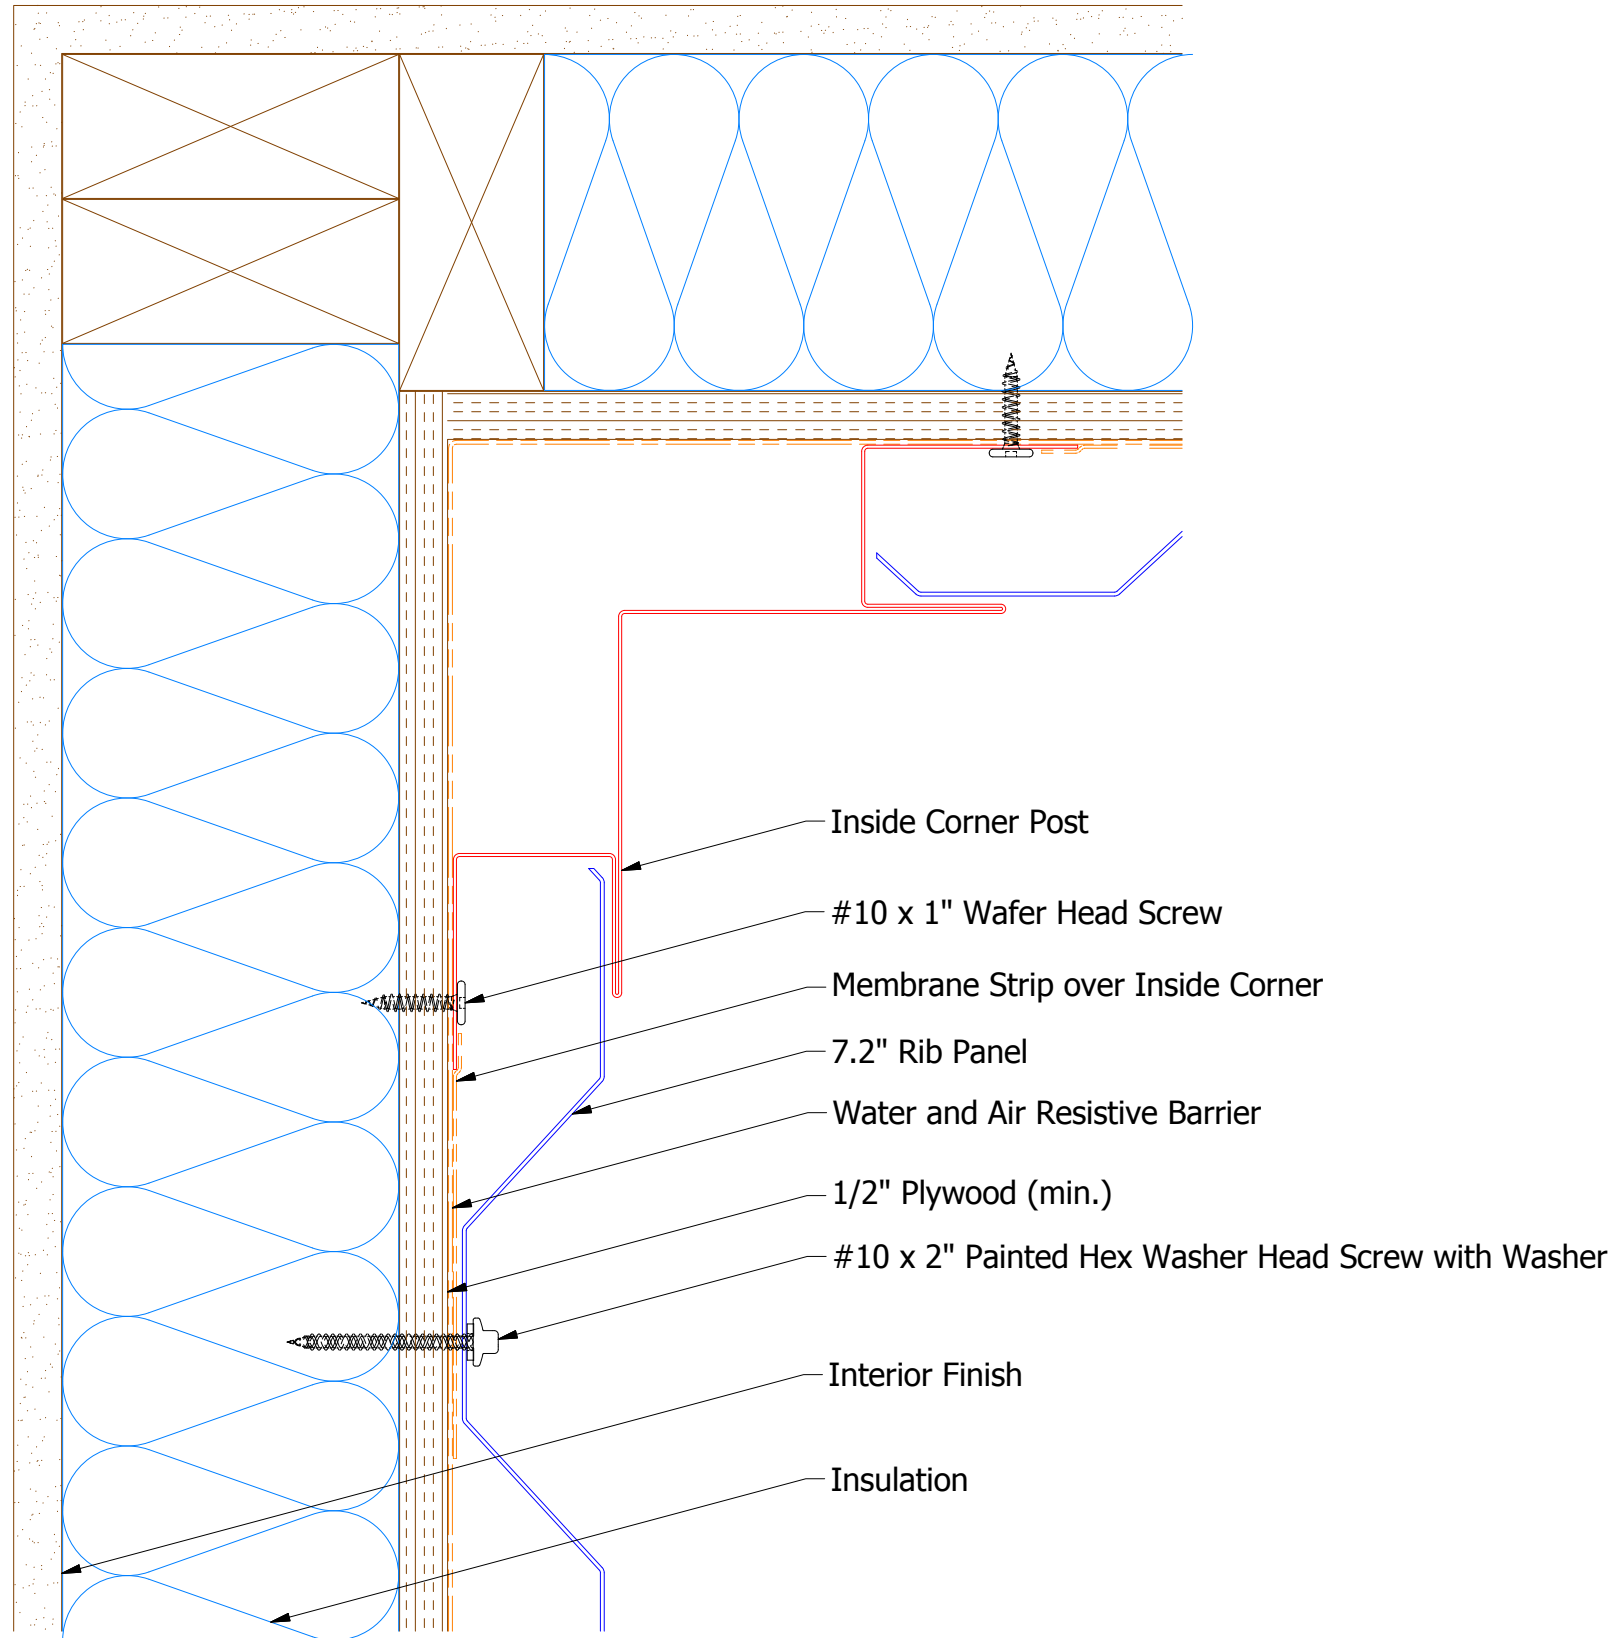

Vertical Panel

 ATAS INTERNATIONAL, INC Allentown PA 610-395-8445 Mesa AZ 480-558-7210	
TITLE 7.2 inch Rib Inside Corner Detail	
DWG. NO.	DR KRK DATE 2/1/2016 APP DAS DATE 7/20/16
MATERIAL	SH. SIZE B SCALE X:X