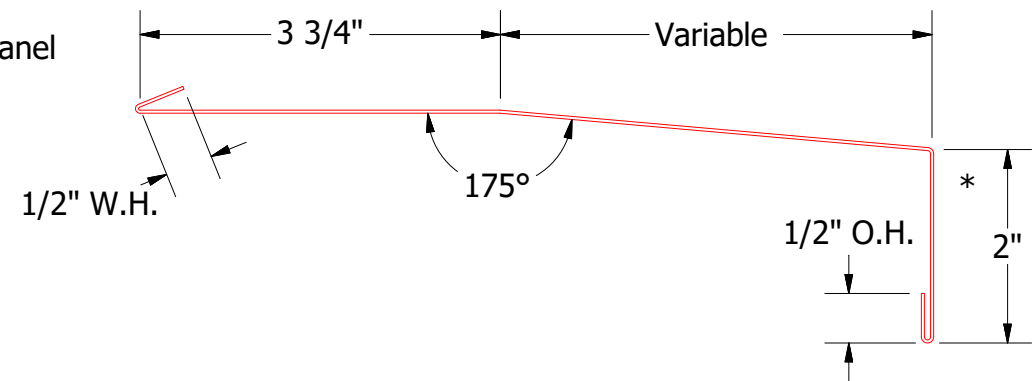

# Vertical Panel

BWA670-Window Sill Trim

BWA270-J Closure

**ATAS INTERNATIONAL, INC**  
 Allentown PA  
 610-395-8445  
 Mesa AZ  
 480-558-7210

TITLE 7.2" Rib Open Window Sill Detail

REV. NO.	DATE	DESCRIPTION OF REVISION	BY	APP	DWG. NO.	DR	DATE
						DMR	8/29/2016
					MATERIAL	APP	DATE
					SH. SIZE	B	SCALE
							X:X