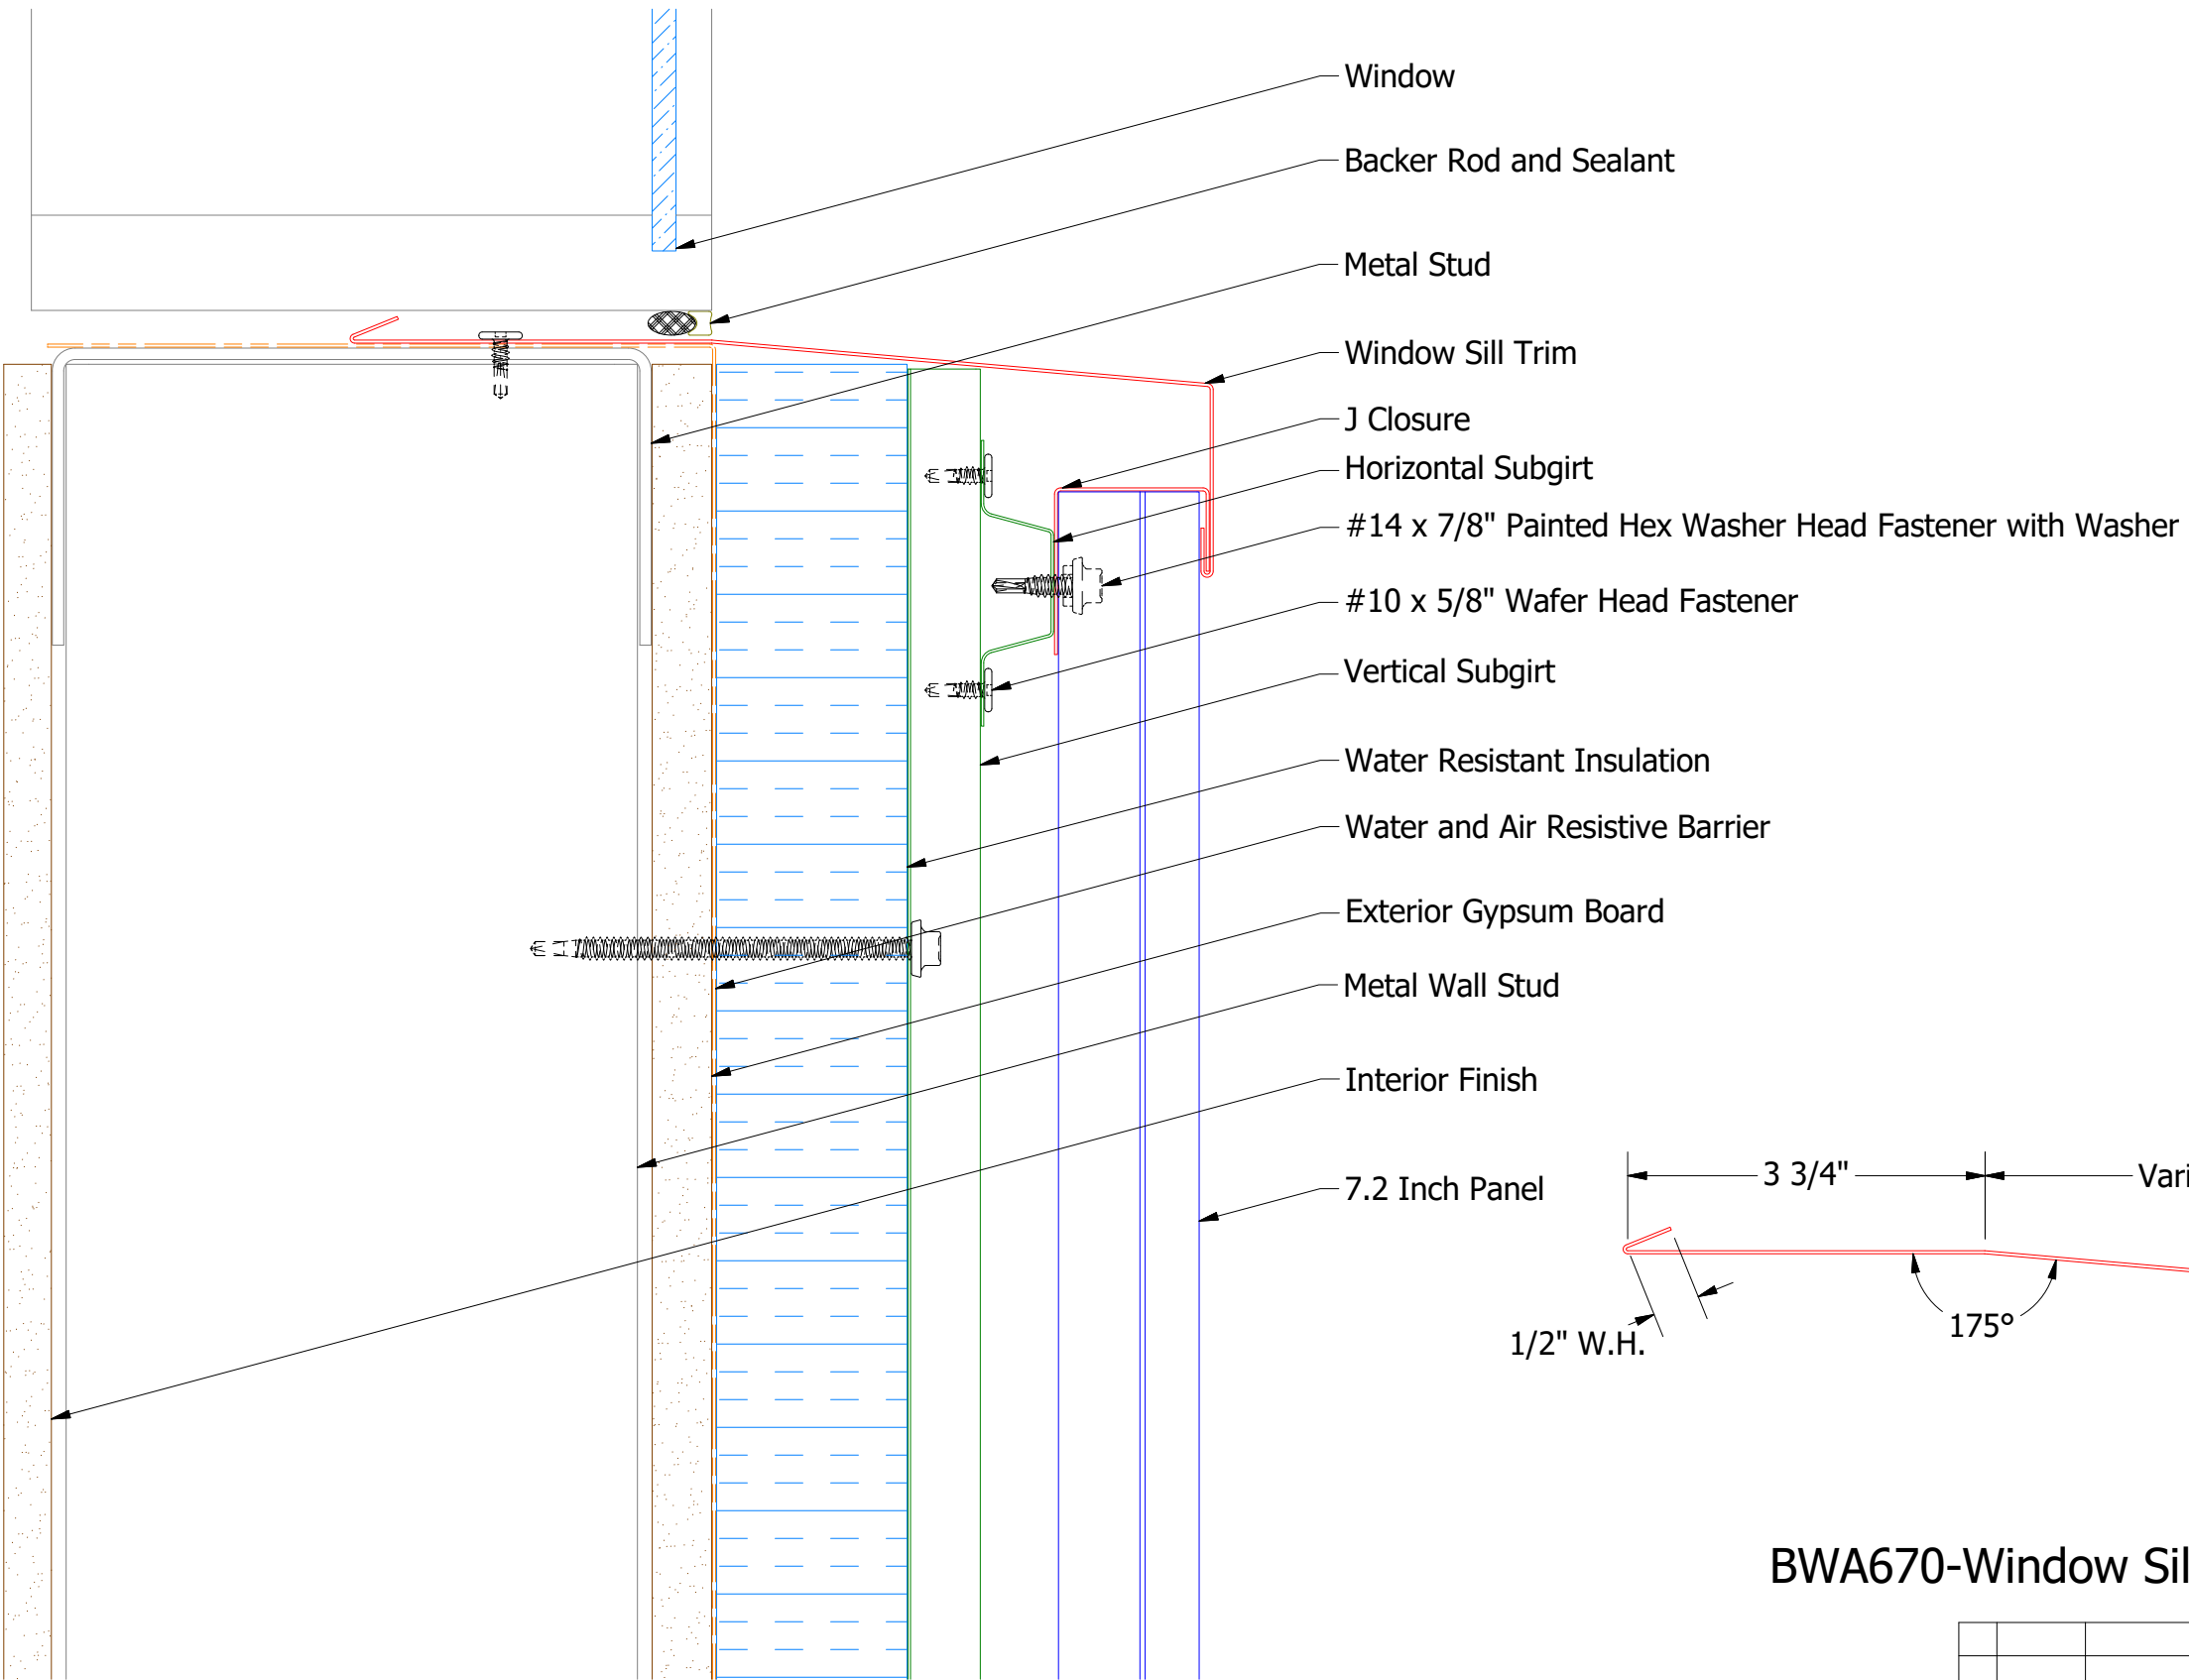

# Vertical Panel

BWA670-Window Sill Trim

BWA270-J Closure

**ATAS INTERNATIONAL, INC**  
 Allentown PA  
 610-395-8445  
 Mesa AZ  
 480-558-7210

TITLE 7.2" Rib Open Window Sill Detail

REV. NO.	DATE	DESCRIPTION OF REVISION	BY	APP	DWG. NO.	DR	DATE
						DMR	8/29/2016
					MATERIAL	APP	DATE
					SH. SIZE	B	SCALE
							X:X