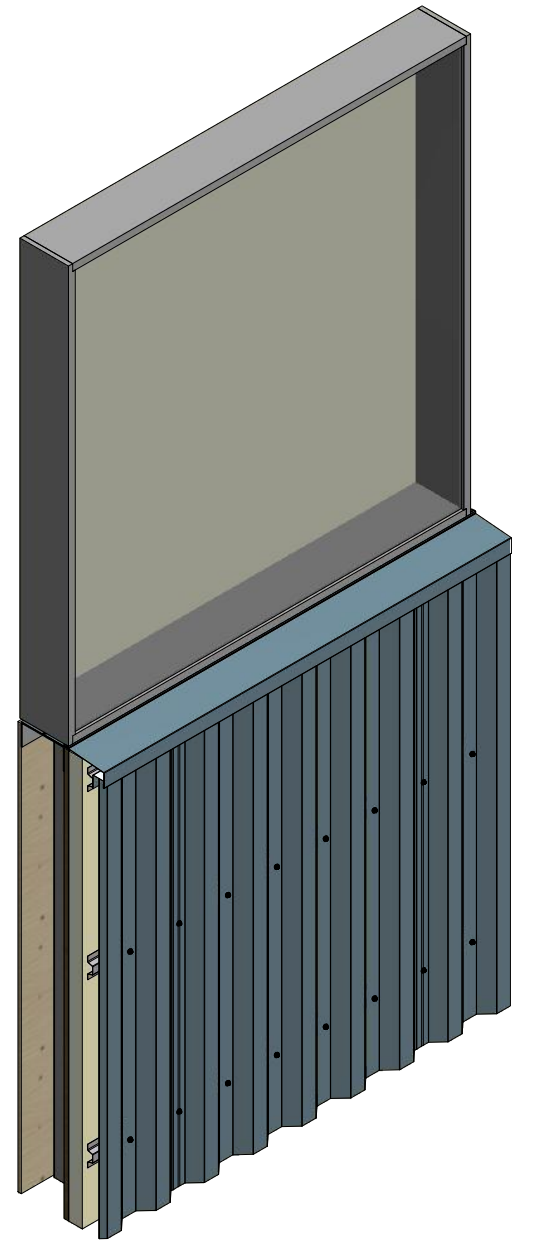

# Vertical Panel

BWA670-Window Sill Trim

BWA270-J Closure

**ATAS INTERNATIONAL, INC**  
 Allentown PA  
 610-395-8445  
 Mesa AZ  
 480-558-7210

TITLE 7.2" Rib Open Window Sill Detail

REV. NO.	DATE	DESCRIPTION OF REVISION	BY	APP	DWG. NO.	DR	DATE
						DMR	8/29/2016
					MATERIAL	APP	DATE
					SH. SIZE	B	SCALE
							X:X