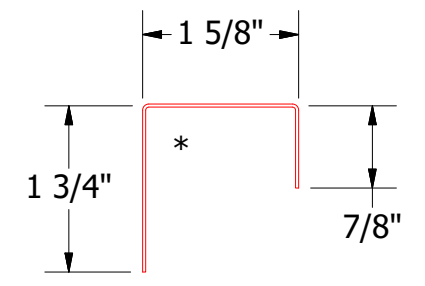

# Vertical Panel

BWA670-Window Sill Trim

BWA270-J Closure

**ATAS INTERNATIONAL, INC**  
 Allentown PA  
 610-395-8445  
 Mesa AZ  
 480-558-7210

TITLE 7.2" Rib Open Window Sill Detail

REV. NO.	DATE	DESCRIPTION OF REVISION	BY	APP	DWG. NO.	DR	DATE
						DMR	8/29/2016
					MATERIAL	APP	DATE
					SH. SIZE	B	SCALE
							X:X