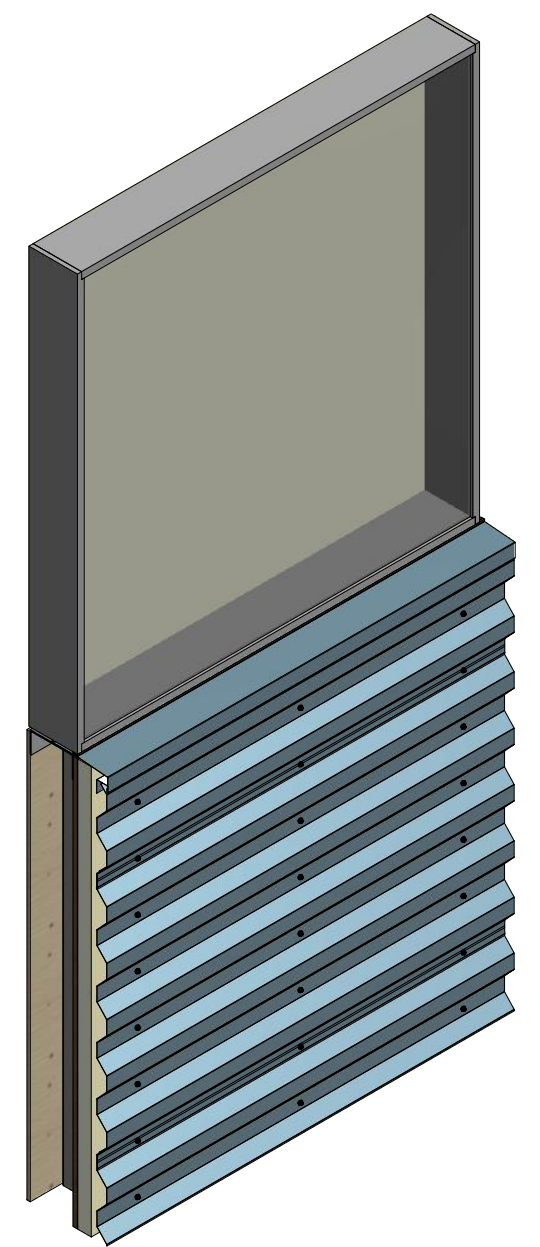

Horizontal Panel

BWA670-Window Sill Trim

BWA270-J Closure

ATAS ATAS INTERNATIONAL, INC
 Allentown PA
 610-395-8445
 Mesa AZ
 480-558-7210

TITLE 7.2" Rib Open Window Sill Detail

REV. NO.	DATE	DESCRIPTION OF REVISION	BY	APP	DWG. NO.	DR	DATE
						DMR	8/29/2016
					MATERIAL	APP	DATE
					SH. SIZE	B	SCALE
							X:X