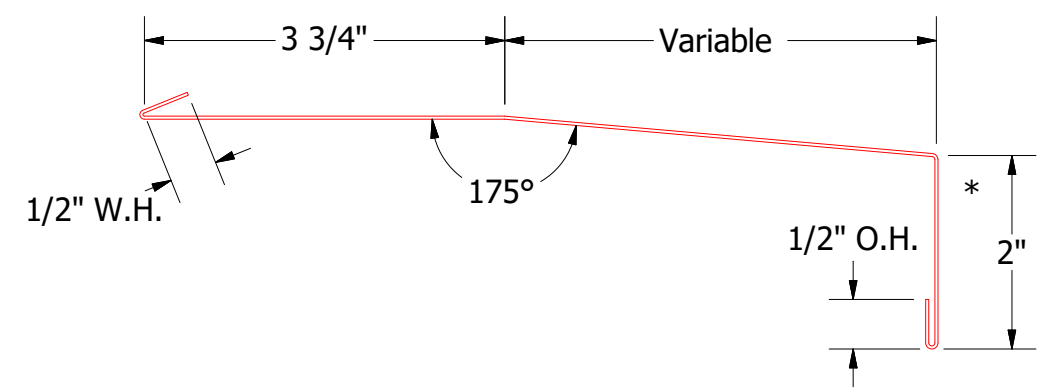

Horizontal Panel

BWA670-Window Sill Trim

BWA270-J Closure

ATAS ATAS INTERNATIONAL, INC
 Allentown PA
 610-395-8445
 Mesa AZ
 480-558-7210

TITLE 7.2" Rib Open Window Sill Detail

REV. NO.	DATE	DESCRIPTION OF REVISION	BY	APP	DWG. NO.	DR	DATE
						DMR	8/29/2016
					MATERIAL	APP	DATE
					SH. SIZE	B	SCALE
							X:X