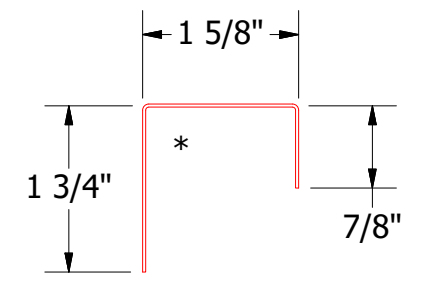

Horizontal Panel

BWA670-Window Sill Trim

BWA270-J Closure

ATAS ATAS INTERNATIONAL, INC
 Allentown PA
 610-395-8445
 Mesa AZ
 480-558-7210

TITLE 7.2" Rib Open Window Sill Detail

REV. NO.	DATE	DESCRIPTION OF REVISION	BY	APP	DWG. NO.	DR	DATE
						DMR	8/29/2016
					MATERIAL	APP	DATE
					SH. SIZE	B	SCALE
							X:X