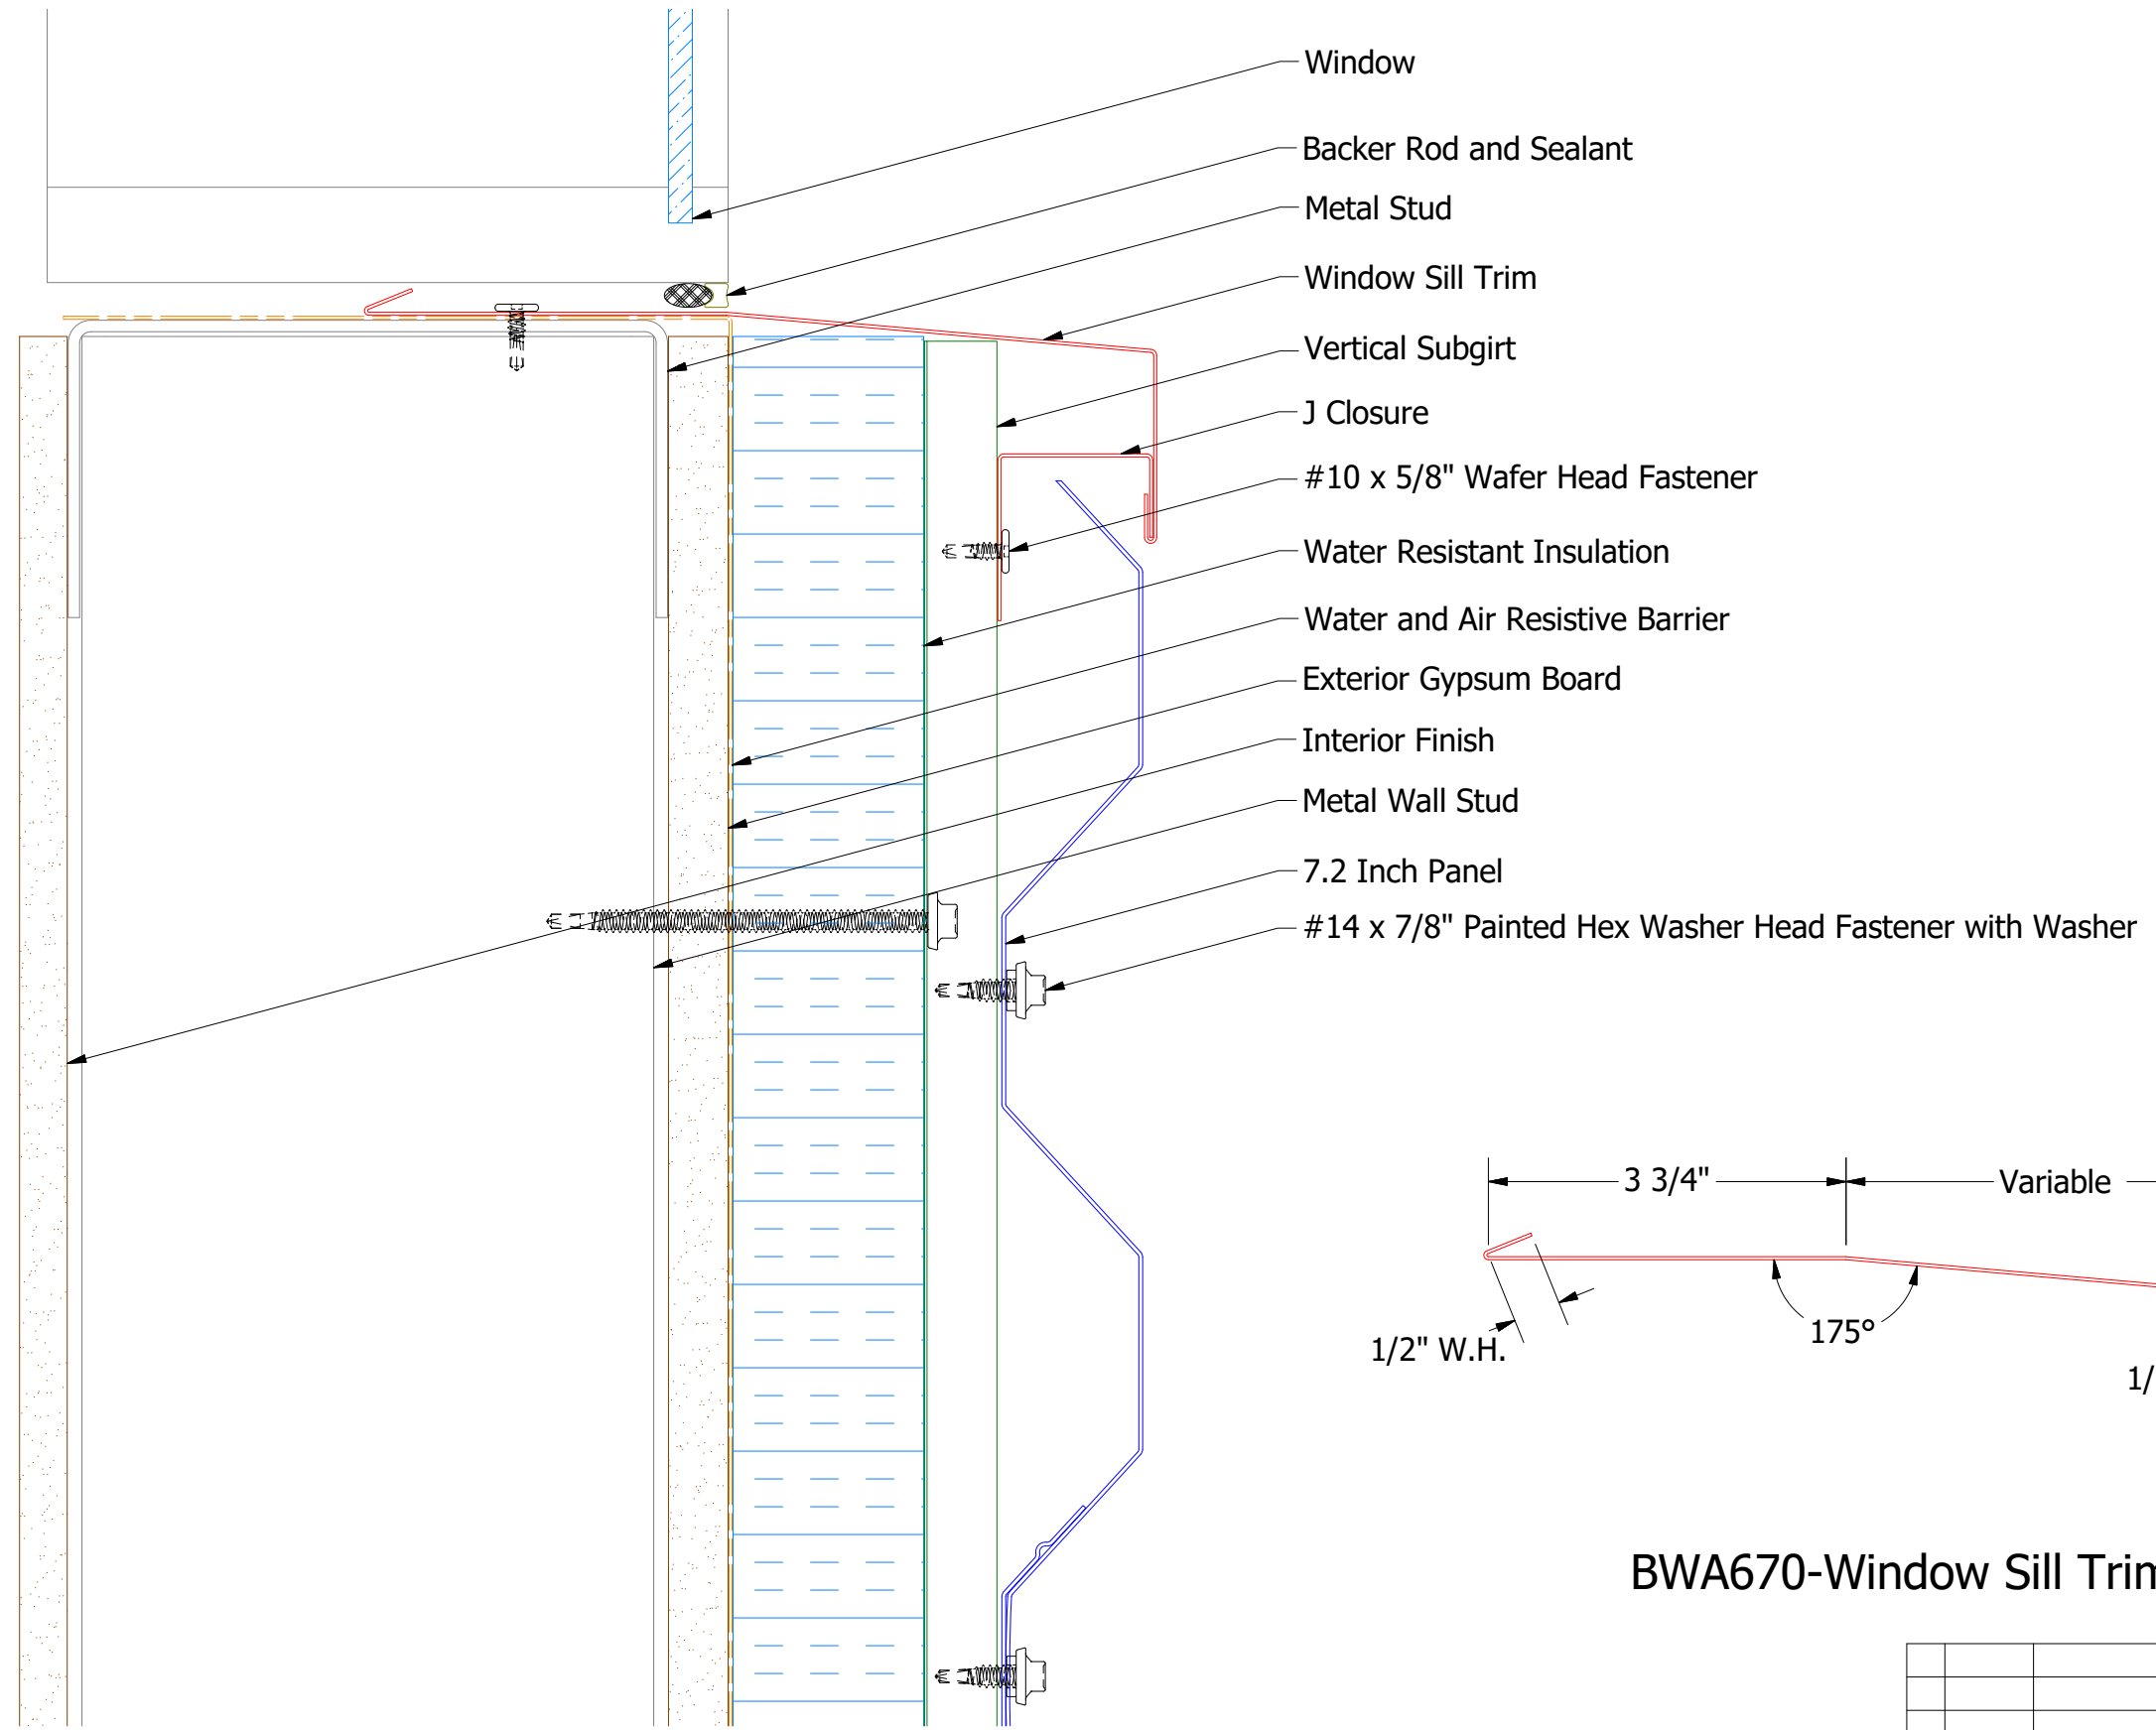

Horizontal Panel

BWA670-Window Sill Trim

BWA270-J Closure

ATAS ATAS INTERNATIONAL, INC
 Allentown PA
 610-395-8445
 Mesa AZ
 480-558-7210

TITLE 7.2" Rib Open Window Sill Detail

REV. NO.	DATE	DESCRIPTION OF REVISION	BY	APP	DWG. NO.	DR	DATE
						DMR	8/29/2016
					MATERIAL	APP	DATE
					SH. SIZE	B	SCALE
							X:X