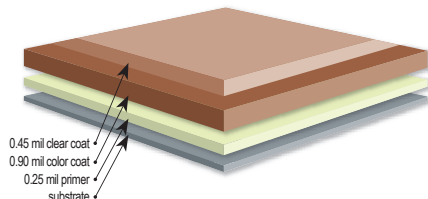

Fluoropon Classic®

Metallic Sparkle