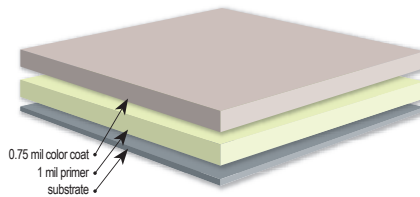

Flurothane® II