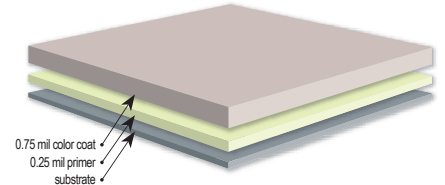

Fluoropon®, WeatherX® & Dynapon®