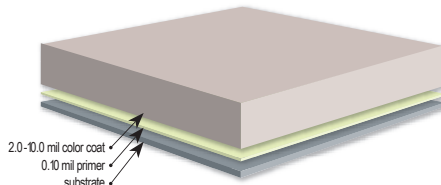

Valshield®

Thick Film Plastisol

Notes:

Kynar 500® is a registered trademark of Arkema, Inc.

Hylar 5000® is a registered trademark of Solvay Solexis.

All coatings have a min/max thickness, average thickness is shown.