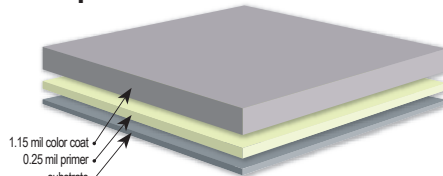

Fluoropon Classic® II
Mica Sparkle