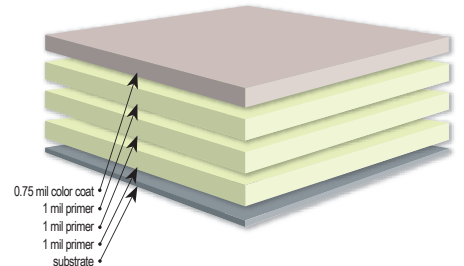

Flurothane® IV