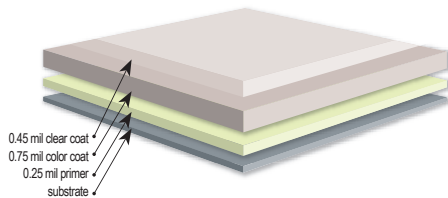

Standard Siliconized Polyester Roof and Wall Colors *In-stock, Standard Gloss*

Standard Polyester *Interior Only*

Standard Fluoropon PVDF Wall and Roof Colors *In-stock, Low Gloss (wall applications), In-stock, Standard Gloss (roof applications)*

Premium Metallics *Special Colors, Not in-stock, Additional Costs Will Apply*

Notes:

The colors above are representative and may vary slightly from actual colors. Prior to making final selections, please request actual color chip samples. All information is subject to change without notice.

Available Coating Products

Fluoropon Premiere