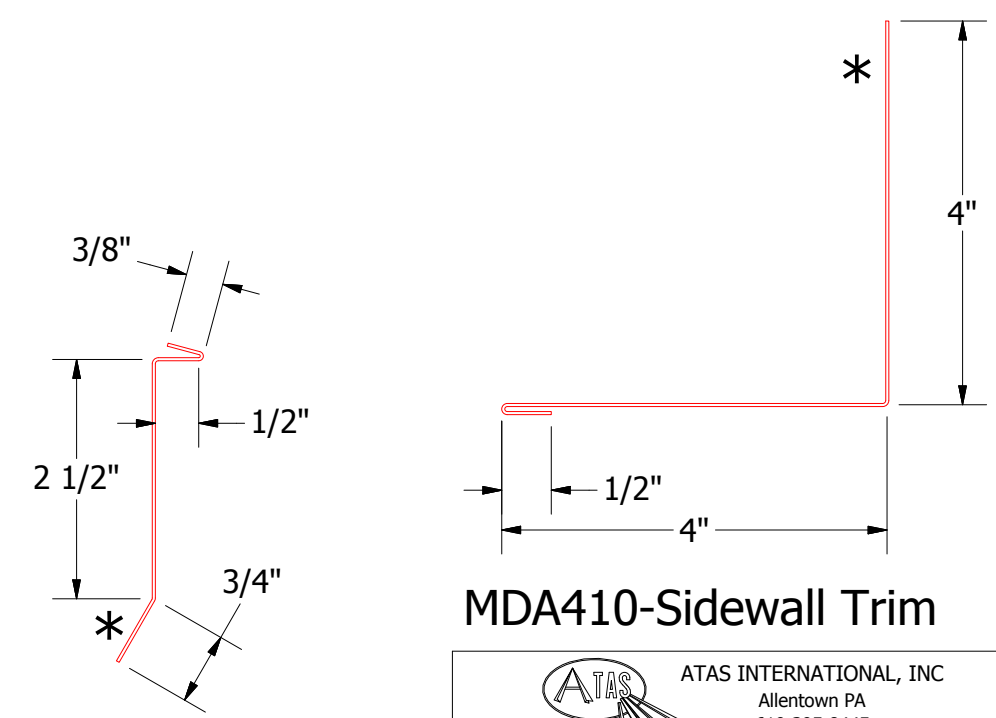

Butyl Tape Detail (N.T.S.)

MDA910-Z Closure

MDA980-Counterflashing

MDA410-Sidewall Trim

		ATAS INTERNATIONAL, INC Allentown PA 610-395-8445 Mesa AZ 480-558-7210	
TITLE Dutch Seam Ending Sidewall Detail			
DWG. NO. _____	DR KRK	DATE 1/27/2015	
MATERIAL _____	APP _____	DATE _____	
REV. NO. _____	DATE _____	DESCRIPTION OF REVISION _____	BY APP _____
			SH. SIZE B
			SCALE X:X