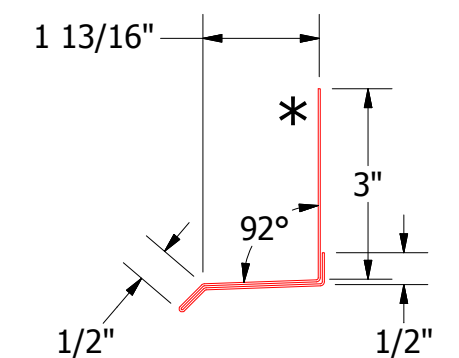

MDA662- Base Trim - T Style

MDA661-Base Trim - Standard

ATAS INTERNATIONAL, INC
 Allentown PA
 610-395-8445
 Mesa AZ
 480-558-7210

REV. NO.	DATE	DESCRIPTION OF REVISION	BY	APP	TITLE	DWG. NO.	DR	DATE
					Dutch Seam Base Trim Detail		KRK	2/5/2015
							APP	
							SH. SIZE	B
							SCALE	X:X