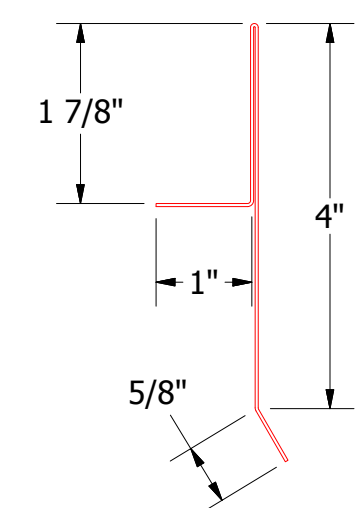

Butyl Tape Detail (N.T.S.)

MDA910-Z Closure

MDA211-Gable Starter Cleat

MDA210-Gable Trim Cap

REV. NO.	DATE	DESCRIPTION OF REVISION	BY	APP

ATAS ATAS INTERNATIONAL, INC
 Allentown PA
 610-395-8445
 Mesa AZ
 480-558-7210

TITLE: Dutch Seam Ending Gable Detail

DWG. NO.	DR	DATE
	KRK	1/27/2015
MATERIAL	APP	DATE
SH. SIZE	B	SCALE
		X:X