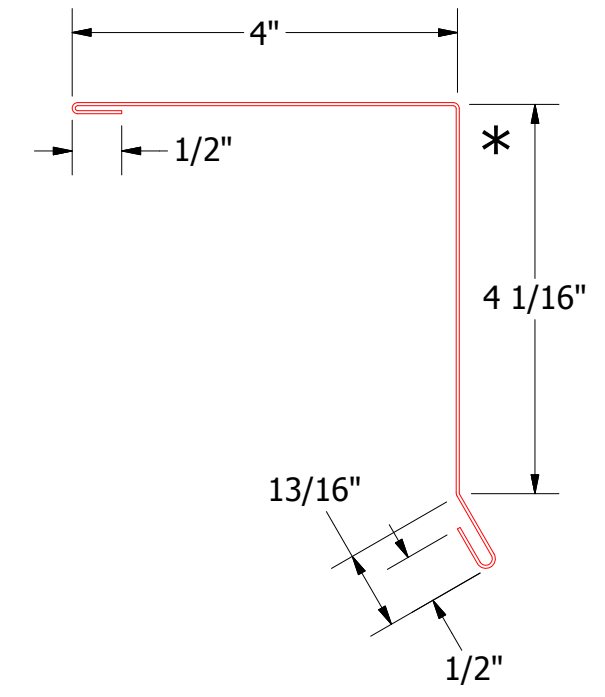

Butyl Tape Detail (N.T.S.)

MDA910-Z Closure

MDA211-Gable Starter Cleat

MDA210-Gable Trim Cap

REV. NO.	DATE	DESCRIPTION OF REVISION	BY	APP

ATAS ATAS INTERNATIONAL, INC
 Allentown PA
 610-395-8445
 Mesa AZ
 480-558-7210

TITLE: Dutch Seam Ending Gable Detail

DWG. NO.	DR	DATE
	KRK	1/27/2015
MATERIAL	APP	DATE
SH. SIZE	B	SCALE
		X:X