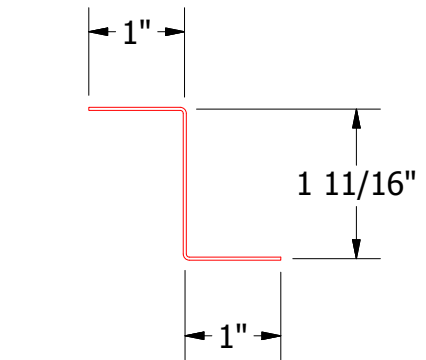

Butyl Tape Detail (N.T.S.)

MDA910-Z Closure

MDA211-Gable Starter Cleat

MDA210-Gable Trim Cap

REV. NO.	DATE	DESCRIPTION OF REVISION	BY	APP

ATAS ATAS INTERNATIONAL, INC
 Allentown PA
 610-395-8445
 Mesa AZ
 480-558-7210

TITLE: Dutch Seam Ending Gable Detail

DWG. NO.	DR	DATE
	KRK	1/27/2015
MATERIAL	APP	DATE
SH. SIZE	B	SCALE
		X:X