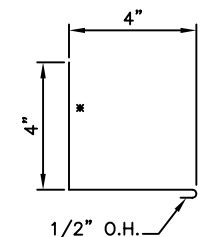

PCA910 'Z' CLOSURE

PCA912 'Z' CLOSURE

PCA980 COUNTERFLASHING

PCA410 SIDEWALL TRIM

ATAS INTERNATIONAL, INC.
 Allentown PA
 610-395-8445
 Mesa AZ
 480-558-7210

TITLE								PC Panel Rake Sidewall - ply	
DWG NO. / FILE NO.				PC Panel Rake Sidewall - ply				SCALE	3"=1'-0"
DRAWN BY	DAS	DATE	3-6-06	APPR. BY	JEB	DATE	6-2-06		
REVISION NO.	XXXX	REVISION DATE	MM/DD/YY	APPR. BY	XXXX	APPR. DATE	MM/DD/YY		