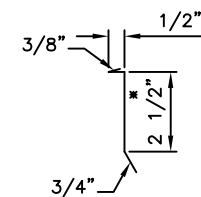

PCA910 'Z' CLOSURE

PCA912 'Z' CLOSURE

PCA980 COUNTERFLASHING

PCA410 SIDEWALL TRIM

ATAS INTERNATIONAL, INC.
 Allentown PA
 610-395-8445
 Mesa AZ
 480-558-7210

TITLE								PC Panel Rake Sidewall - ply	
DWG NO. / FILE NO.				PC Panel Rake Sidewall - ply				SCALE	3"=1'-0"
DRAWN BY	DAS	DATE	3-6-06	APPR. BY	JEB	DATE	6-2-06		
REVISION NO.	XXXX	REVISION DATE	MM/DD/YY	APPR. BY	XXXX	APPR. DATE	MM/DD/YY		

Rev. No.	Revision Date	Drawn By	Description of Revision
0	6-2-06	DAS	PC Panel Rake Sidewall - ply