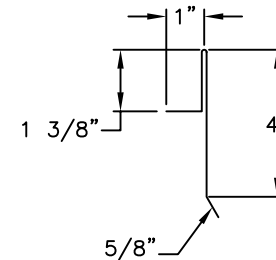

"Z" CLOSURE

GABLE/RAKE TRIM

GABLE/RAKE STARTER CLEAT

ATAS INTERNATIONAL, INC.  
 Allentown PA  
 610-395-8445  
 Mesa AZ  
 480-558-7210

TITLE										FLL Starting Gable - Ply					
DWG NO. / FILE NO.										FLL Starting Gable - Ply				SCALE	3"=1'-0"
DRAWN BY	DAS	DATE	3-6-06	APPR. BY	JEB	DATE	5-31-06								
REVISION NO.	XXXX	REVISION DATE	MM/DD/YY	APPR. BY	XXXX	APPR. DATE	MM/DD/YY								

Rev. No.	Revision Date	Drawn By	Description of Revision
0	5-31-06	DAS	FLL Starting Gable - Ply