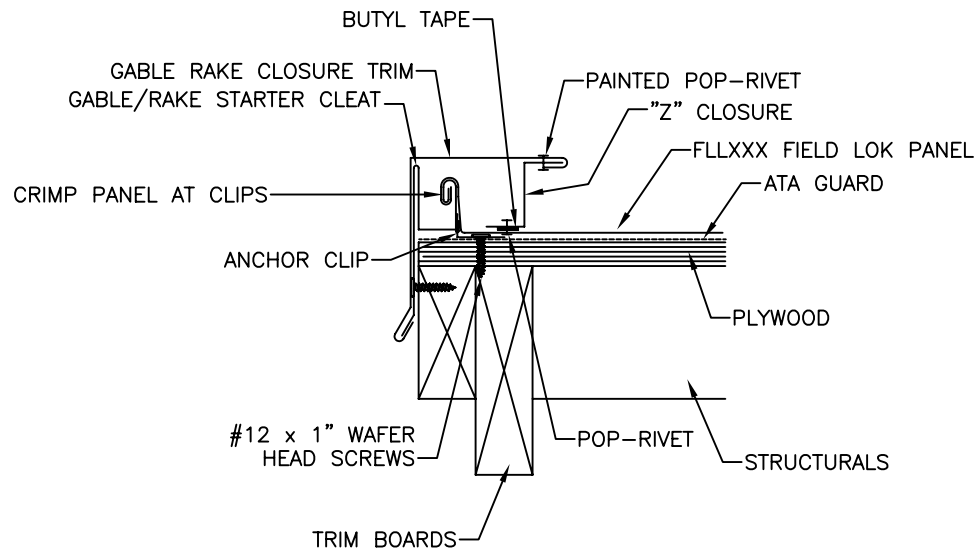

"Z" CLOSURE

GABLE/RAKE TRIM

GABLE/RAKE STARTER CLEAT

ATAS INTERNATIONAL, INC.  
 Allentown PA  
 610-395-8445  
 Mesa AZ  
 480-558-7210

TITLE										FLL Starting Gable - Ply					
DWG NO. / FILE NO.										FLL Starting Gable - Ply				SCALE	3"=1'-0"
DRAWN BY	DAS	DATE	3-6-06	APPR. BY	JEB	DATE	5-31-06								
REVISION NO.	XXXX	REVISION DATE	MM/DD/YY	APPR. BY	XXXX	APPR. DATE	MM/DD/YY								

Rev. No.	Revision Date	Drawn By	Description of Revision
0	5-31-06	DAS	FLL Starting Gable - Ply