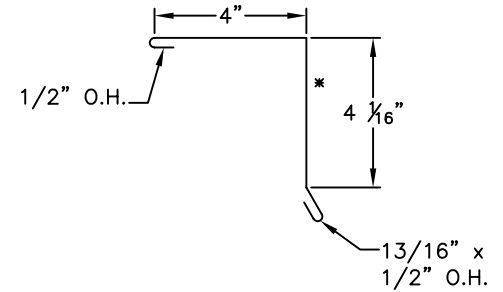

"Z" CLOSURE

GABLE/RAKE TRIM

GABLE/RAKE STARTER CLEAT

ATAS INTERNATIONAL, INC.  
 Allentown PA  
 610-395-8445  
 Mesa AZ  
 480-558-7210

TITLE										FLL Starting Gable - Ply					
DWG NO. / FILE NO.										FLL Starting Gable - Ply				SCALE	3"=1'-0"
DRAWN BY	DAS	DATE	3-6-06	APPR. BY	JEB	DATE	5-31-06								
REVISION NO.	XXXX	REVISION DATE	MM/DD/YY	APPR. BY	XXXX	APPR. DATE	MM/DD/YY								

Rev. No.	Revision Date	Drawn By	Description of Revision
0	5-31-06	DAS	FLL Starting Gable - Ply