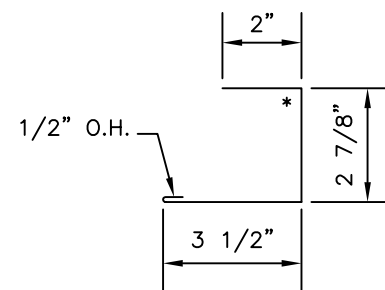

SCA277 GABLE TRIM  
(11 13/16" TOTAL)

SCA270 "J" CHANNEL  
(8 7/8" TOTAL)

ATAS INTERNATIONAL, INC.  
Allentown PA  
610-395-8445  
Mesa AZ  
480-558-7210

TITLE								Techo Tile Gable - ply			
DWG NO. / FILE NO.				Techo Tile Gable - ply				SCALE		3"=1'-0"	
DRAWN BY		DAS		DATE		3-6-06		APPR. BY		JEB	
DATE		6-5-06		DATE		6-5-06		DATE		6-5-06	
REVISION NO.		XXXX		REVISION DATE		MM/DD/YY		APPR. BY		XXXX	
DATE		MM/DD/YY		APPR. DATE		MM/DD/YY		APPR. DATE		MM/DD/YY	

Rev. No.	Revision Date	Drawn By	Description of Revision
0	6-5-06	DAS	Techo Tile Gable - ply