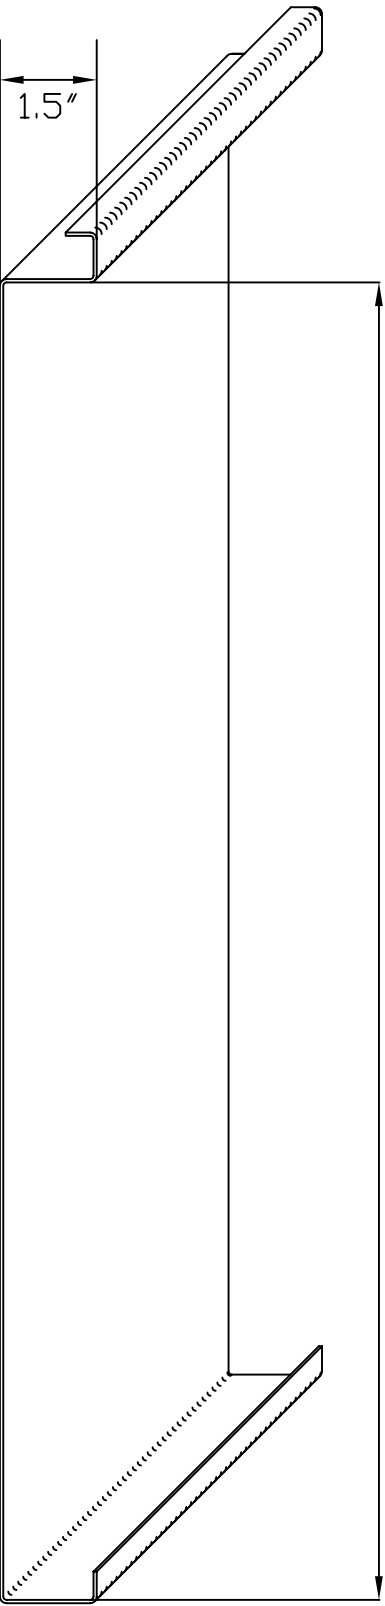

12 1/2"  
 16 1/2"  
 20 3/4"

**ATAS INTERNATIONAL, INC.**  
 Allentown PA  
 610-395-8445  
 Mesa AZ  
 480-558-7210

TITLE		FLM Profile		SCALE		3"=1'-0"	
DWG NO. / FILE NO.		FLM Profile					
DRAWN BY	DAS	DATE	7-24-07	APPR. BY	JEB	DATE	7-24-07
REVISION NO.	XXXX	REVISION DATE	MM/DD/YY	APPR. BY	XXXX	APPR. DATE	MM/DD/YY

Rev. No.	Revision Date	Drawn By	Description of Revision
0	7-24-07	DAS	FLM Profile