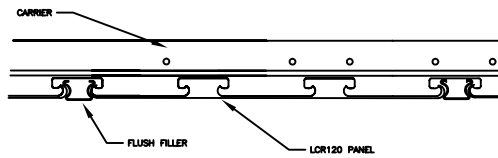

LINEAR CEILING - Flush Filler

LINEAR CEILING - Recessed Filler

ATAS INTERNATIONAL, INC.
 Allentown PA
 610-395-8445
 Mesa AZ
 480-558-7210

TITLE		Linear Ceiling Installation					
DWG NO. / FILE NO.		Linear Ceiling Installation				SCALE	3"=1'-0"
DRAWN BY	DAS	DATE	3-6-06	APPR. BY	JEB	DATE	6-1-06
REVISION NO.	XXXX	REVISION DATE	MM/DD/YY	APPR. BY	XXXX	APPR. DATE	MM/DD/YY