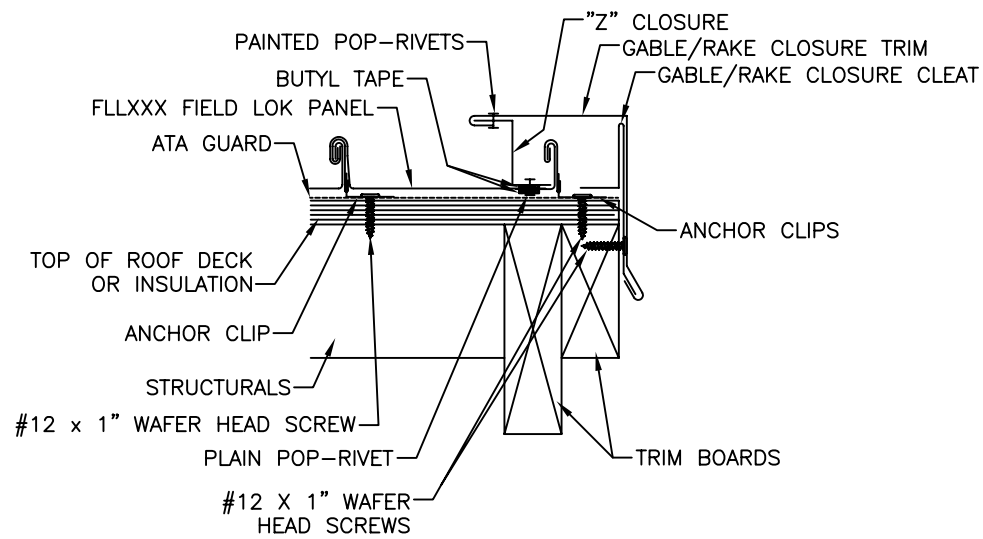

"Z" CLOSURE

GABLE/RAKE TRIM

GABLE/RAKE STARTER CLEAT

ATAS INTERNATIONAL, INC.
 Allentown PA
 610-395-8445
 Mesa AZ
 480-558-7210

TITLE		FLL Ending Gable - Ply					
DWG NO. / FILE NO.		FLL Ending Gable - Ply				SCALE	3"=1'-0"
DRAWN BY	DAS	DATE	3-6-06	APPR. BY	JEB	DATE	5-31-06
REVISION NO.	XXXX	REVISION DATE	MM/DD/YY	APPR. BY	XXXX	APPR. DATE	MM/DD/YY

Rev. No.	Revision Date	Drawn By	Description of Revision
0	5-31-06	DAS	FLL Ending Gable - Ply