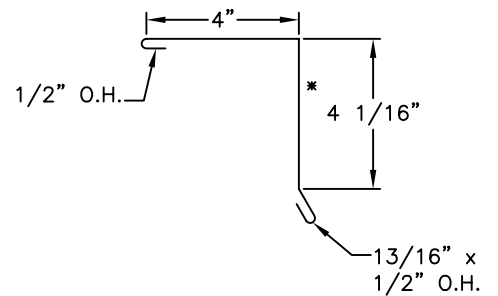

"Z" CLOSURE

GABLE/RAKE TRIM

GABLE/RAKE STARTER CLEAT

ATAS INTERNATIONAL, INC.
 Allentown PA
 610-395-8445
 Mesa AZ
 480-558-7210

TITLE		FLL Ending Gable - Ply					
DWG NO. / FILE NO.		FLL Ending Gable - Ply				SCALE	3"=1'-0"
DRAWN BY	DAS	DATE	3-6-06	APPR. BY	JEB	DATE	5-31-06
REVISION NO.	XXXX	REVISION DATE	MM/DD/YY	APPR. BY	XXXX	APPR. DATE	MM/DD/YY

Rev. No.	Revision Date	Drawn By	Description of Revision
0	5-31-06	DAS	FLL Ending Gable - Ply