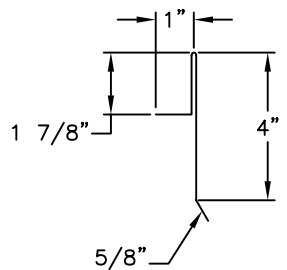

"Z" CLOSURE

GABLE/RAKE TRIM

GABLE/RAKE STARTER CLEAT

ATAS INTERNATIONAL, INC.
 Allentown PA
 610-395-8445
 Mesa AZ
 480-558-7210

TITLE		FLL Ending Gable - Ply					
DWG NO. / FILE NO.		FLL Ending Gable - Ply				SCALE	3"=1'-0"
DRAWN BY	DAS	DATE	3-6-06	APPR. BY	JEB	DATE	5-31-06
REVISION NO.	XXXX	REVISION DATE	MM/DD/YY	APPR. BY	XXXX	APPR. DATE	MM/DD/YY

Rev. No.	Revision Date	Drawn By	Description of Revision
0	5-31-06	DAS	FLL Ending Gable - Ply