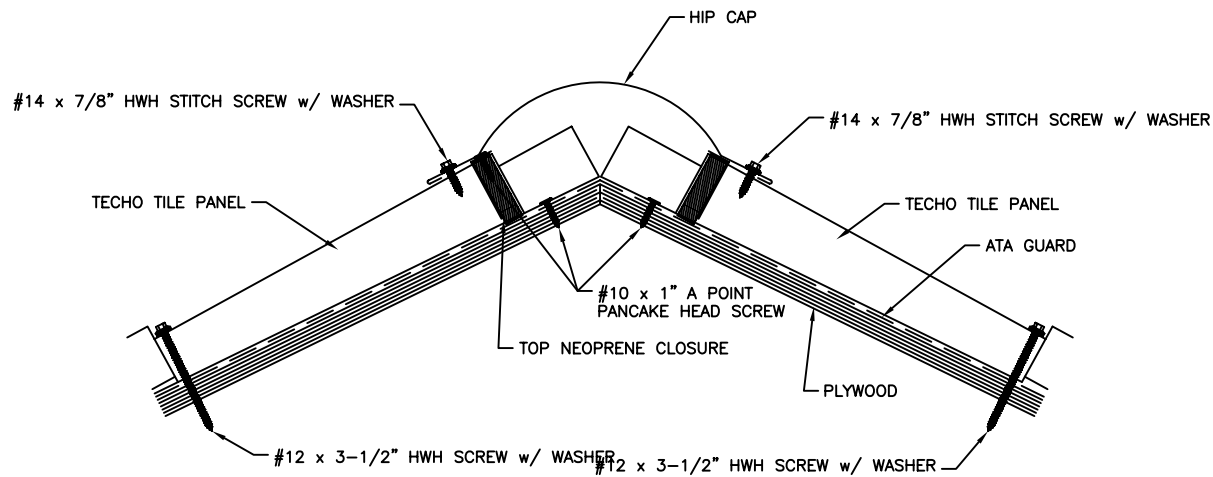

SCA370 RIDGE CAP

SCA375 RIDGE CAP END PLUG

ATAS INTERNATIONAL, INC.

Allentown PA
610-395-8445
Mesa AZ
480-558-7210

TITLE								Techo Tile Ridge Cap - ply			
DWG NO. / FILE NO.		Techo Tile Ridge Cap - ply						SCALE		3"=1'-0"	
DRAWN BY	DAS	DATE	3-6-06	APPR. BY	JEB	DATE	6-5-06				
REVISION NO.	XXXX	REVISION DATE	MM/DD/YY	APPR. BY	XXXX	APPR. DATE	MM/DD/YY				

Rev. No.	Revision Date	Drawn By	Description of Revision
0	6-5-06	DAS	Techo Tile Ridge Cap - ply