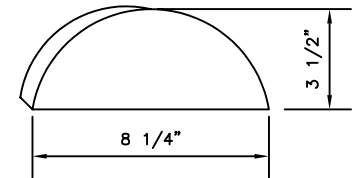

SCA370 RIDGE CAP

SCA375 RIDGE CAP END PLUG

ATAS INTERNATIONAL, INC.

Allentown PA
610-395-8445
Mesa AZ
480-558-7210

TITLE								Techo Tile Ridge Cap - ply			
DWG NO. / FILE NO.		Techo Tile Ridge Cap - ply						SCALE		3"=1'-0"	
DRAWN BY	DAS	DATE	3-6-06	APPR. BY	JEB	DATE	6-5-06				
REVISION NO.	XXXX	REVISION DATE	MM/DD/YY	APPR. BY	XXXX	APPR. DATE	MM/DD/YY				