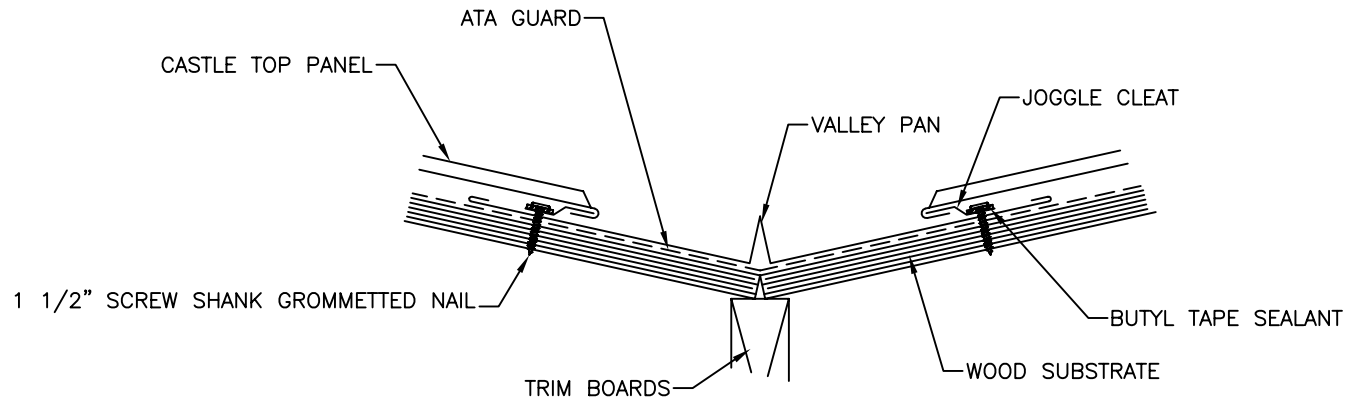

HCA8300 VALLEY PAN

HCA975 JOGGLE CLEAT

ATAS INTERNATIONAL, INC.  
 Allentown PA  
 610-395-8445  
 Mesa AZ  
 480-558-7210

TITLE		HCT valley					
DWG NO. / FILE NO.		HCT valley			SCALE	1"=1"	
DRAWN BY	DAS	DATE	3-6-06	APPR. BY	JEB	DATE	5-30-06
REVISION NO.	XXXX	REVISION DATE	MM/DD/YY	APPR. BY	XXXX	APPR. DATE	MM/DD/YY